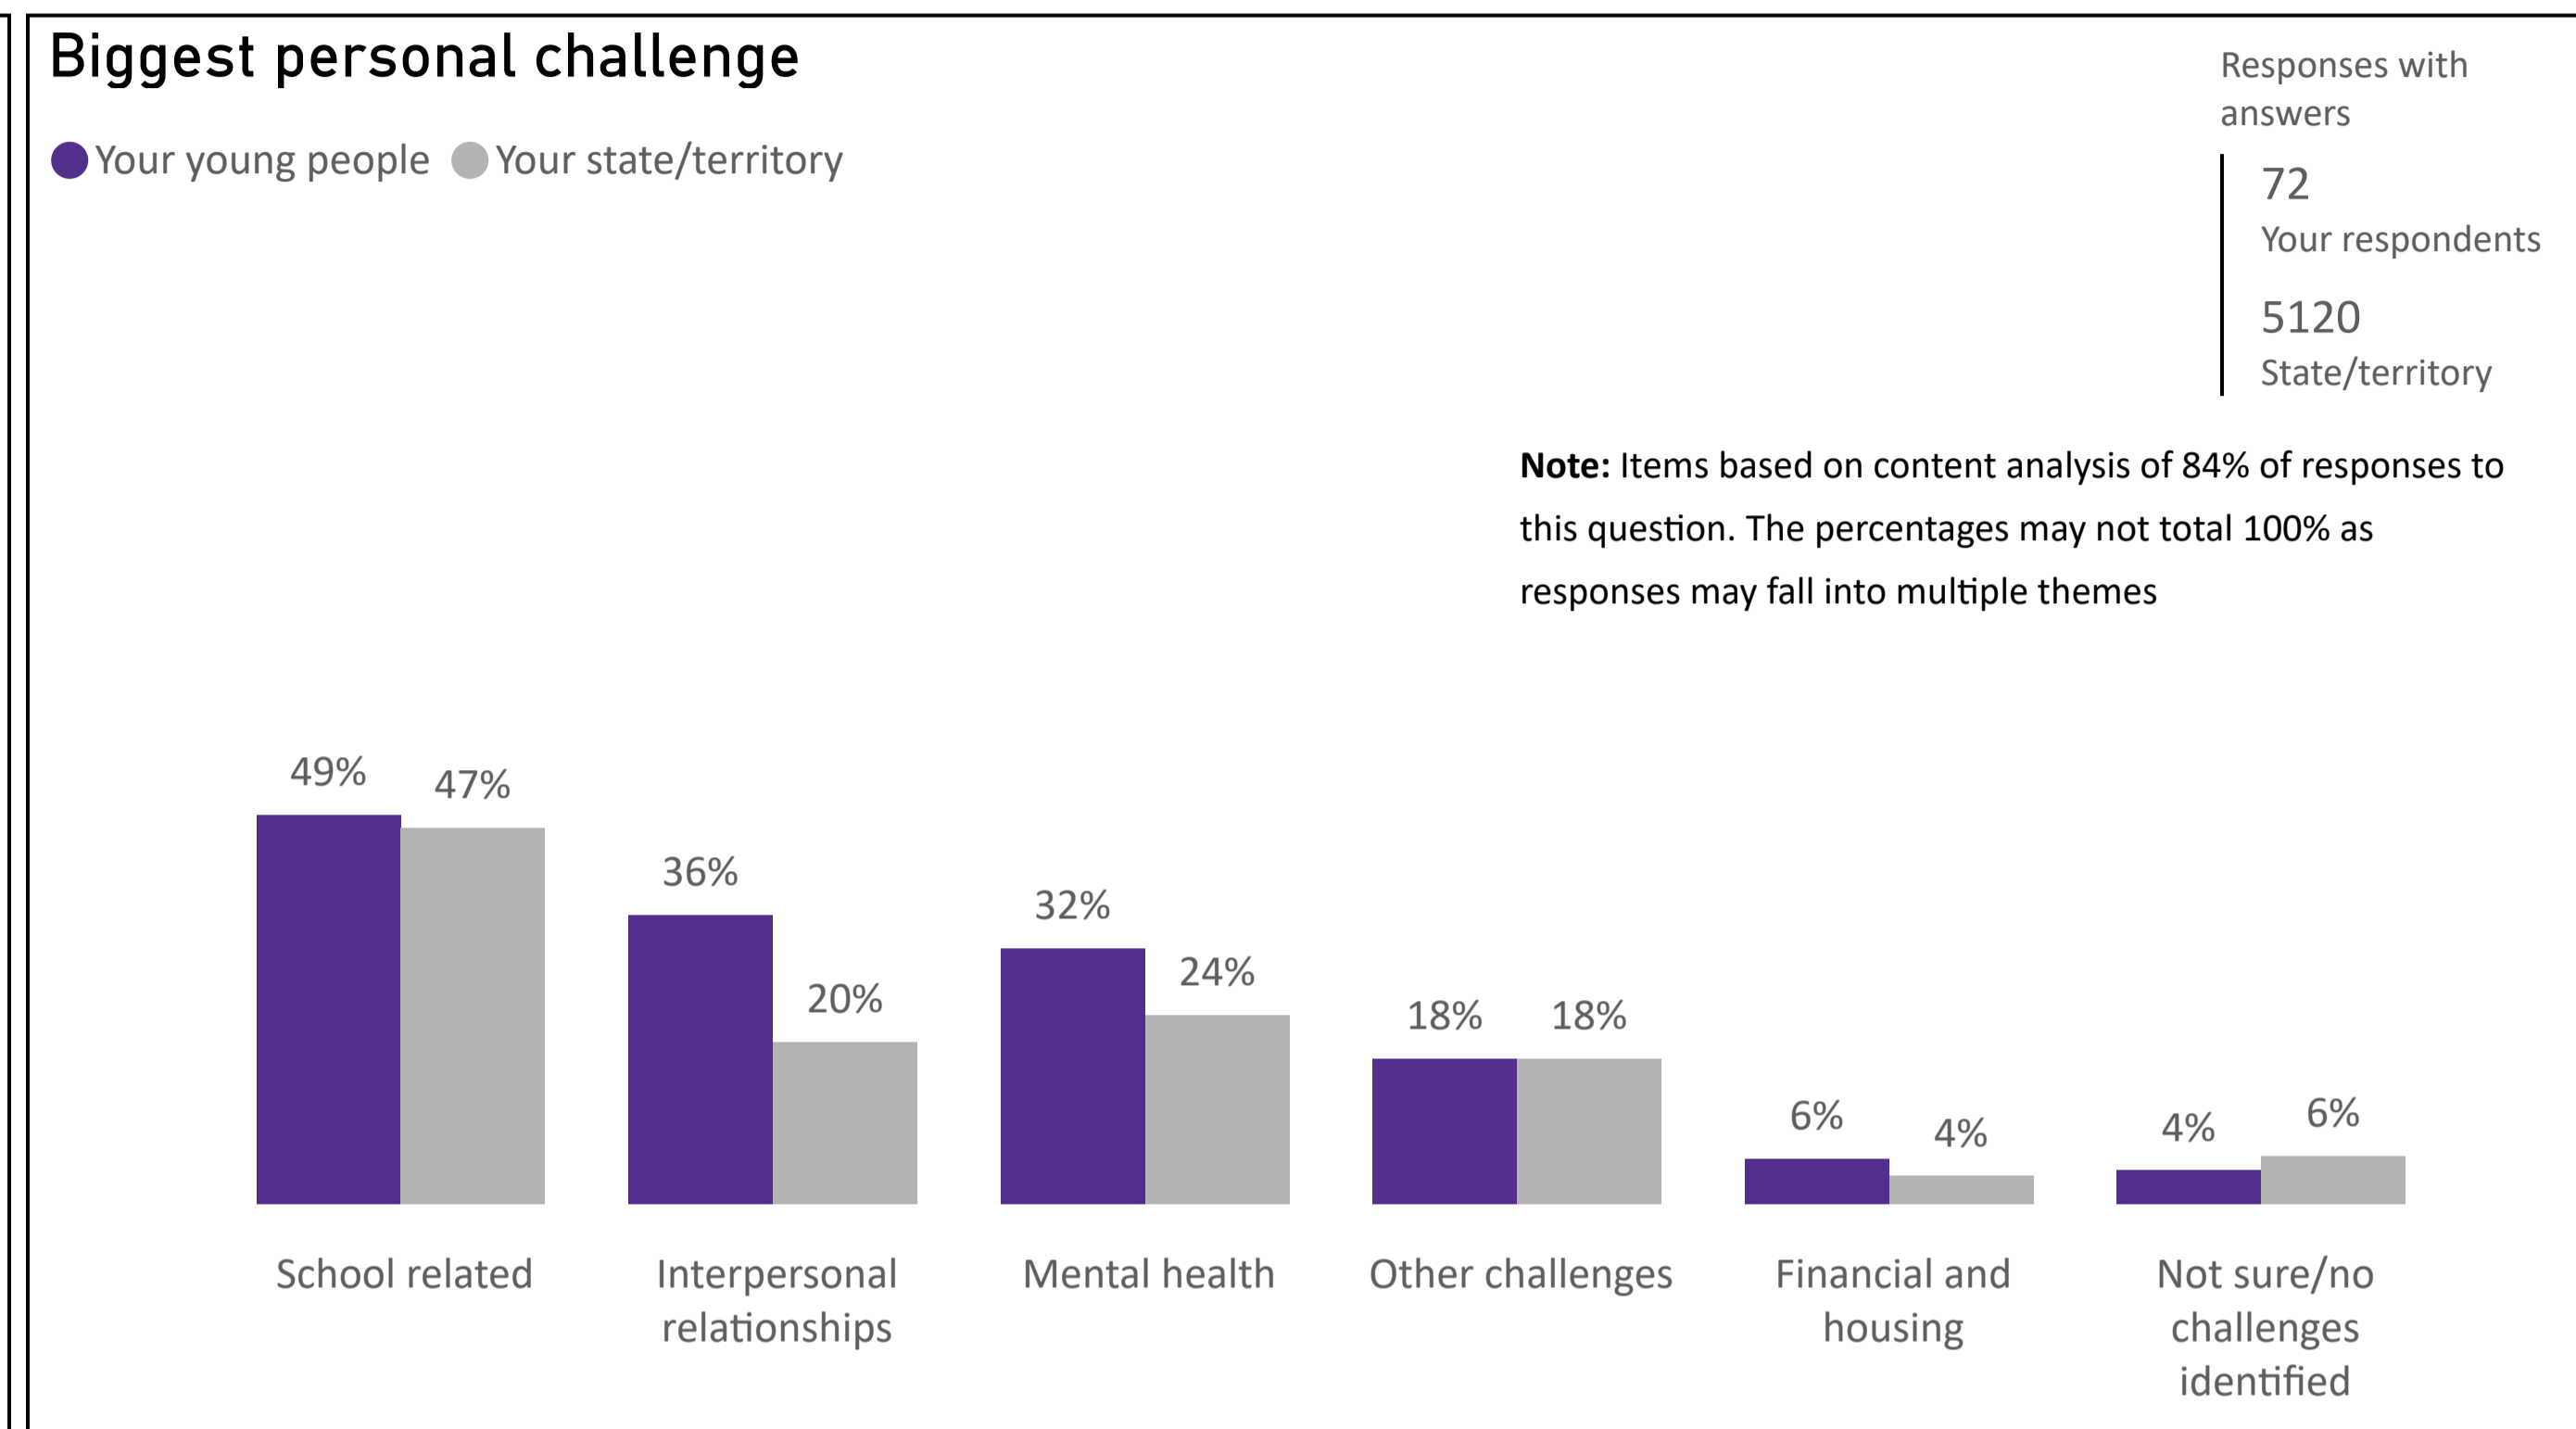

Greater Shepparton (LGA)