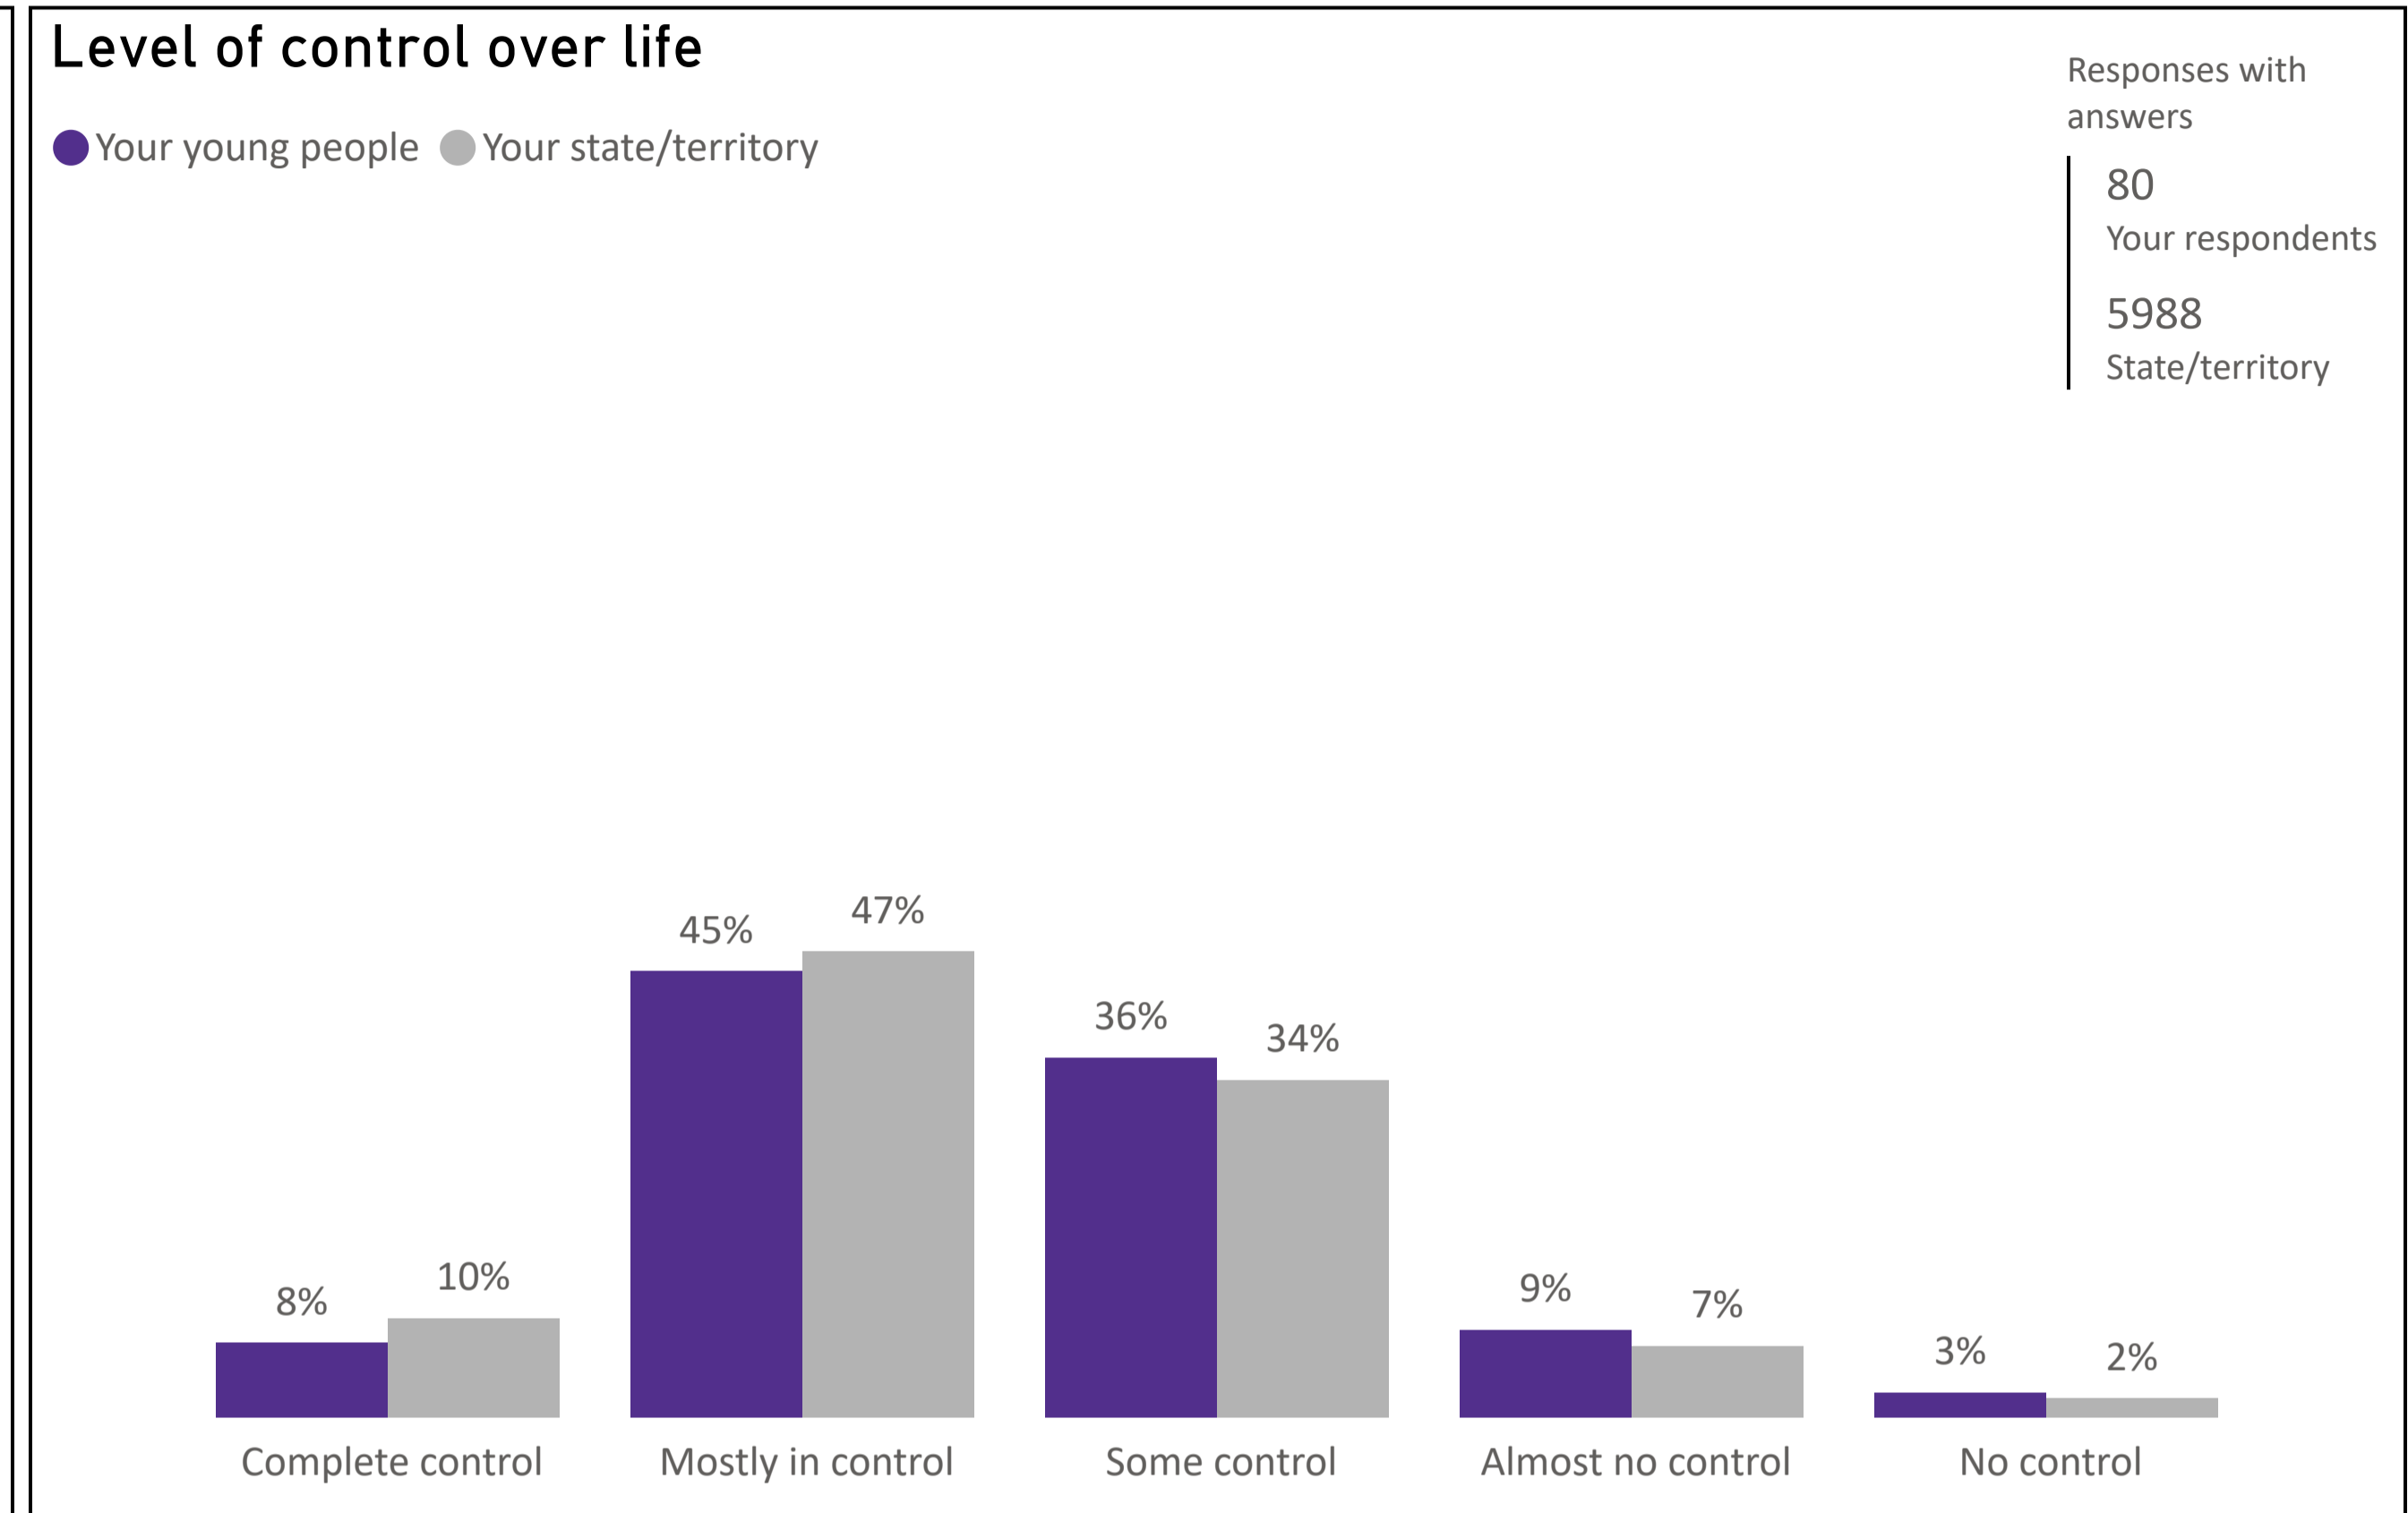

YOUTH SURVEY 2023

Greater Shepparton (LGA)

Background

Now in its 22nd year, the Mission Australia Youth Survey continues to be the biggest annual survey of its kind. A total of 19,501 young people aged 15-19 years took part in the 2023 Youth Survey. This brief report provides an overview of responses for Greater Shepparton (LGA)

Greater Shepparton (LGA)

Greater Shepparton (LGA)

Greater Shepparton (LGA)

Greater Shepparton (LGA)

Plans after leaving school

Confidence in achieving study/work goals after leaving school

Are there any barriers to achieving their study/work goals

Barriers to achieving study/work goals

Greater Shepparton (LGA)

Greater Shepparton (LGA)

Greater Shepparton (LGA)

Greater Shepparton (LGA)

Sources of support for important issues

Family's ability to get along with one another