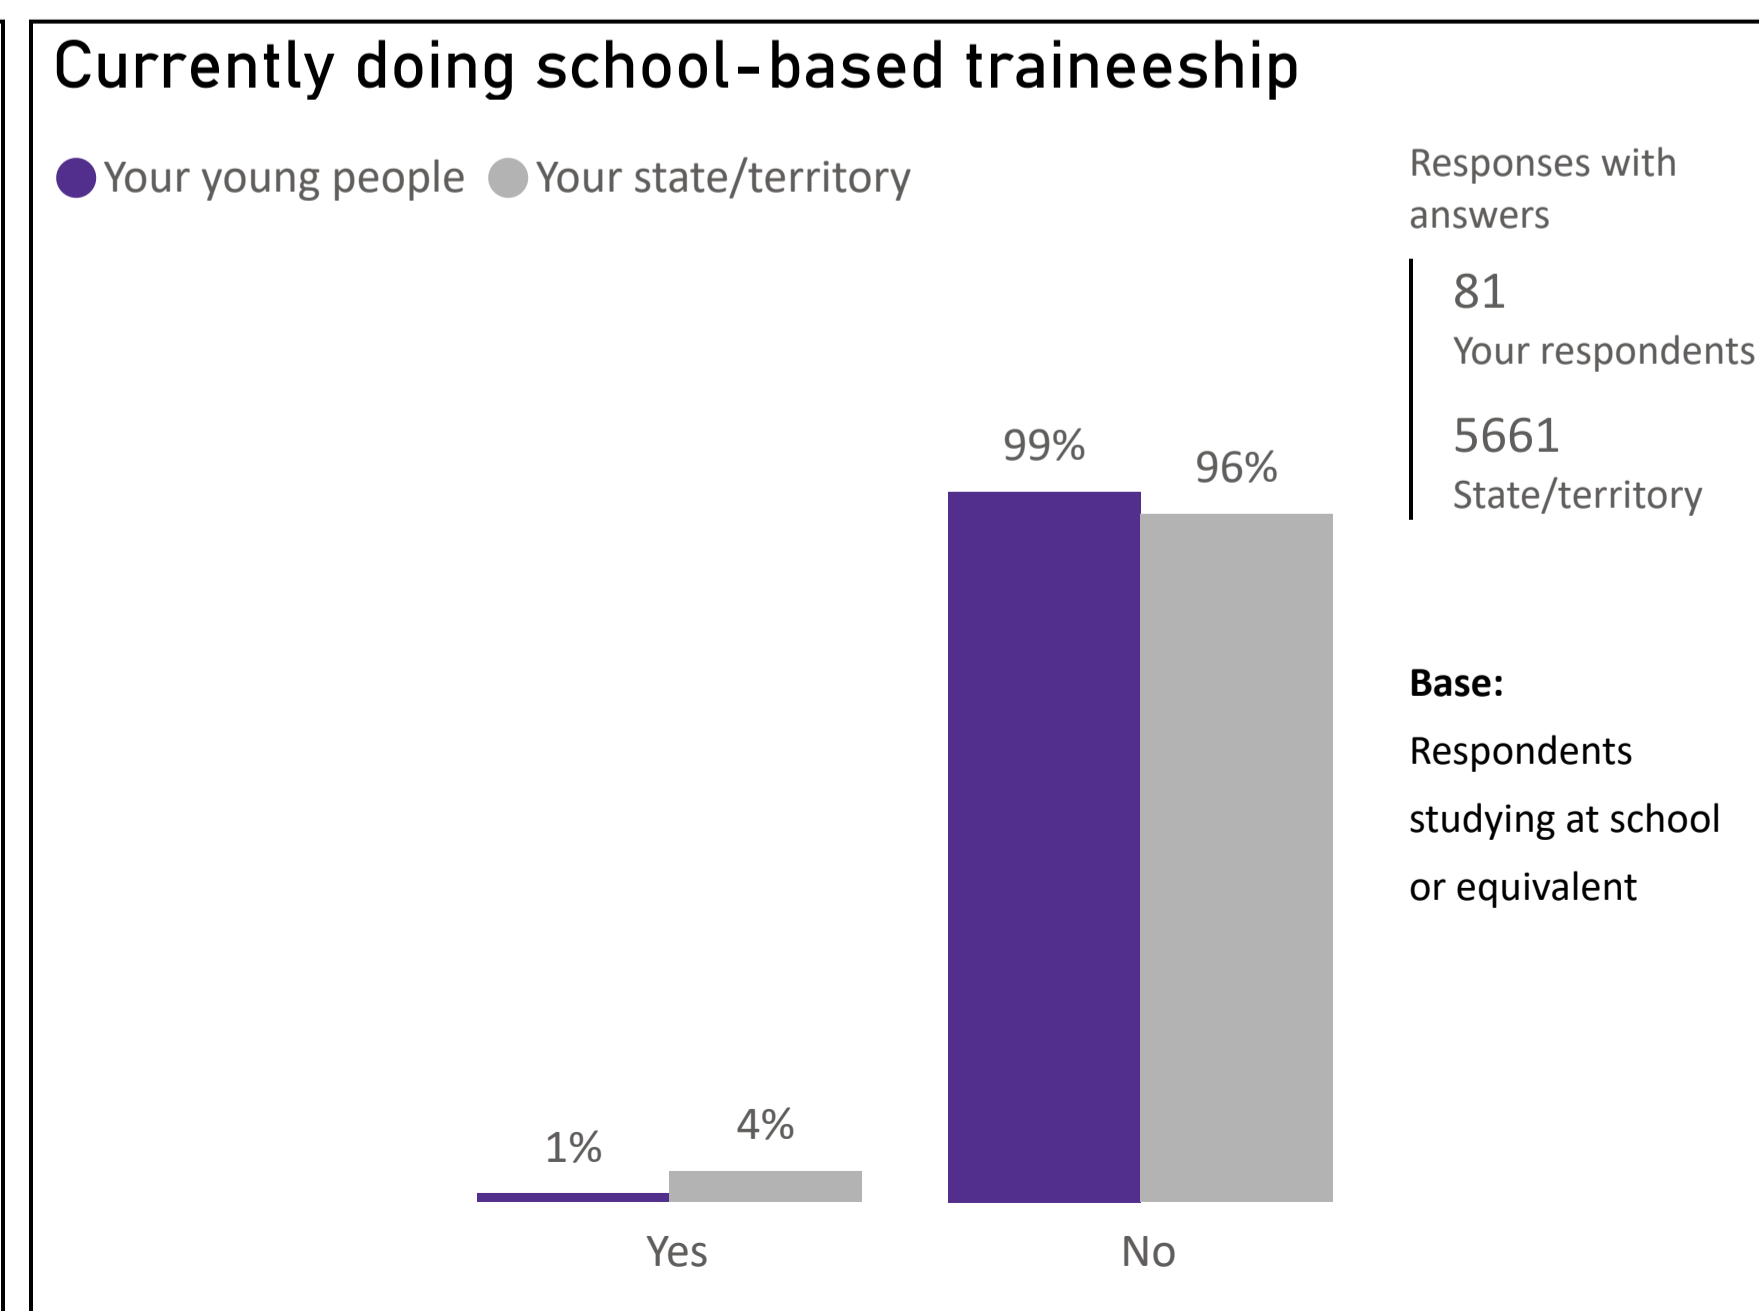

YOUTH SURVEY 2023

Greater Shepparton (LGA)

Background

Now in its 22nd year, the Mission Australia Youth Survey continues to be the biggest annual survey of its kind. A total of 19,501 young people aged 15-19 years took part in the 2023 Youth Survey. This brief report provides an overview of responses for Greater Shepparton (LGA)

Greater Shepparton (LGA)

Greater Shepparton (LGA)

Greater Shepparton (LGA)

Greater Shepparton (LGA)

Plans after leaving school

Confidence in achieving study/work goals after leaving school

Are there any barriers to achieving their study/work goals