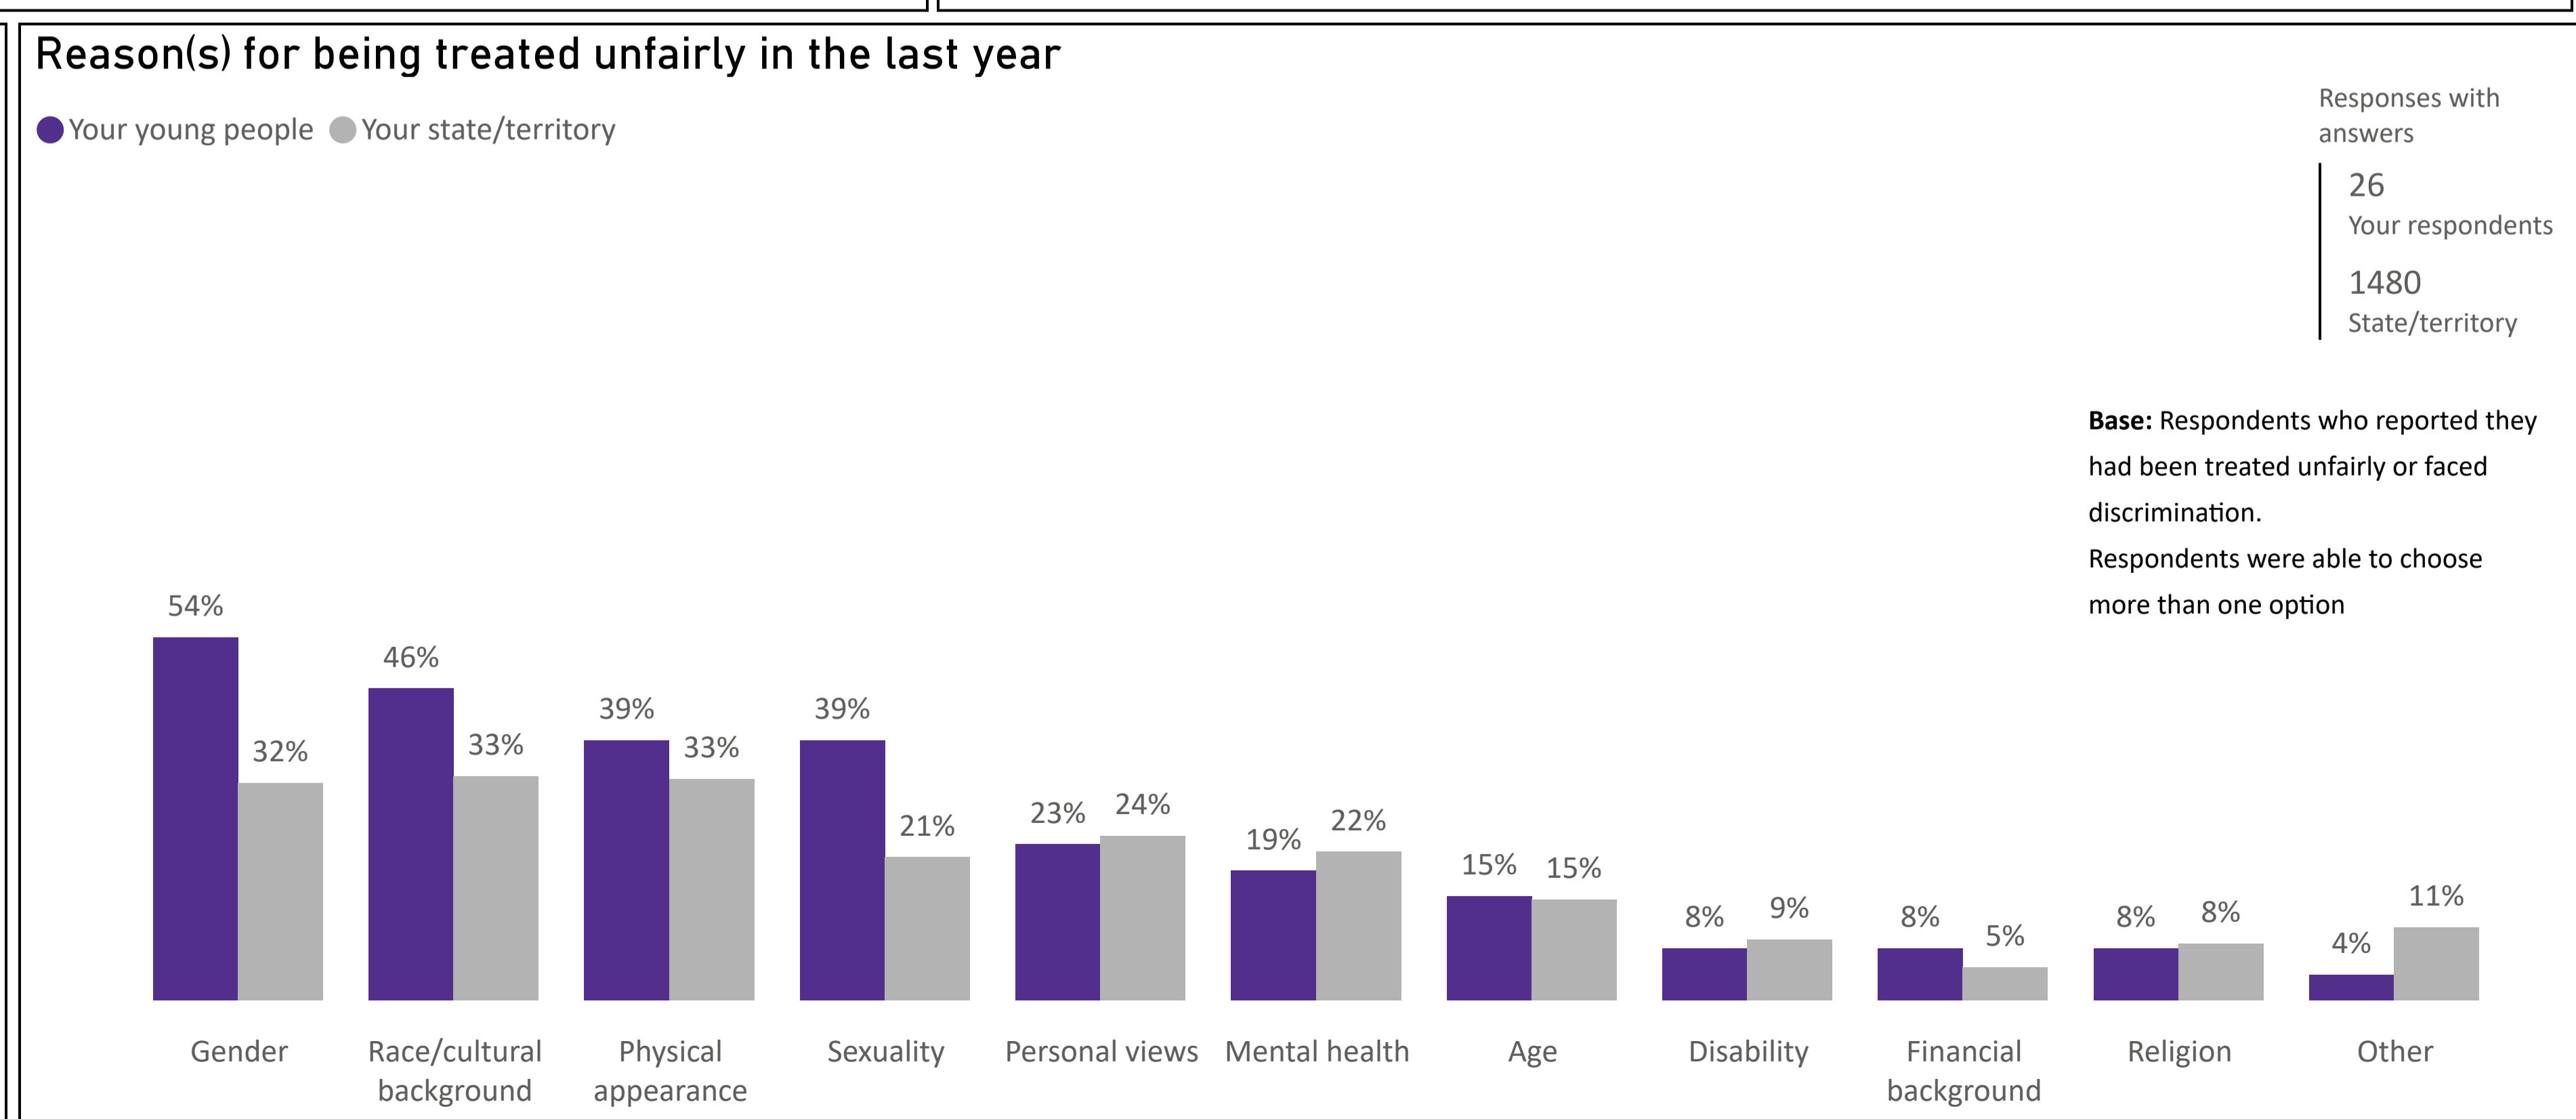

Greater Shepparton (LGA)