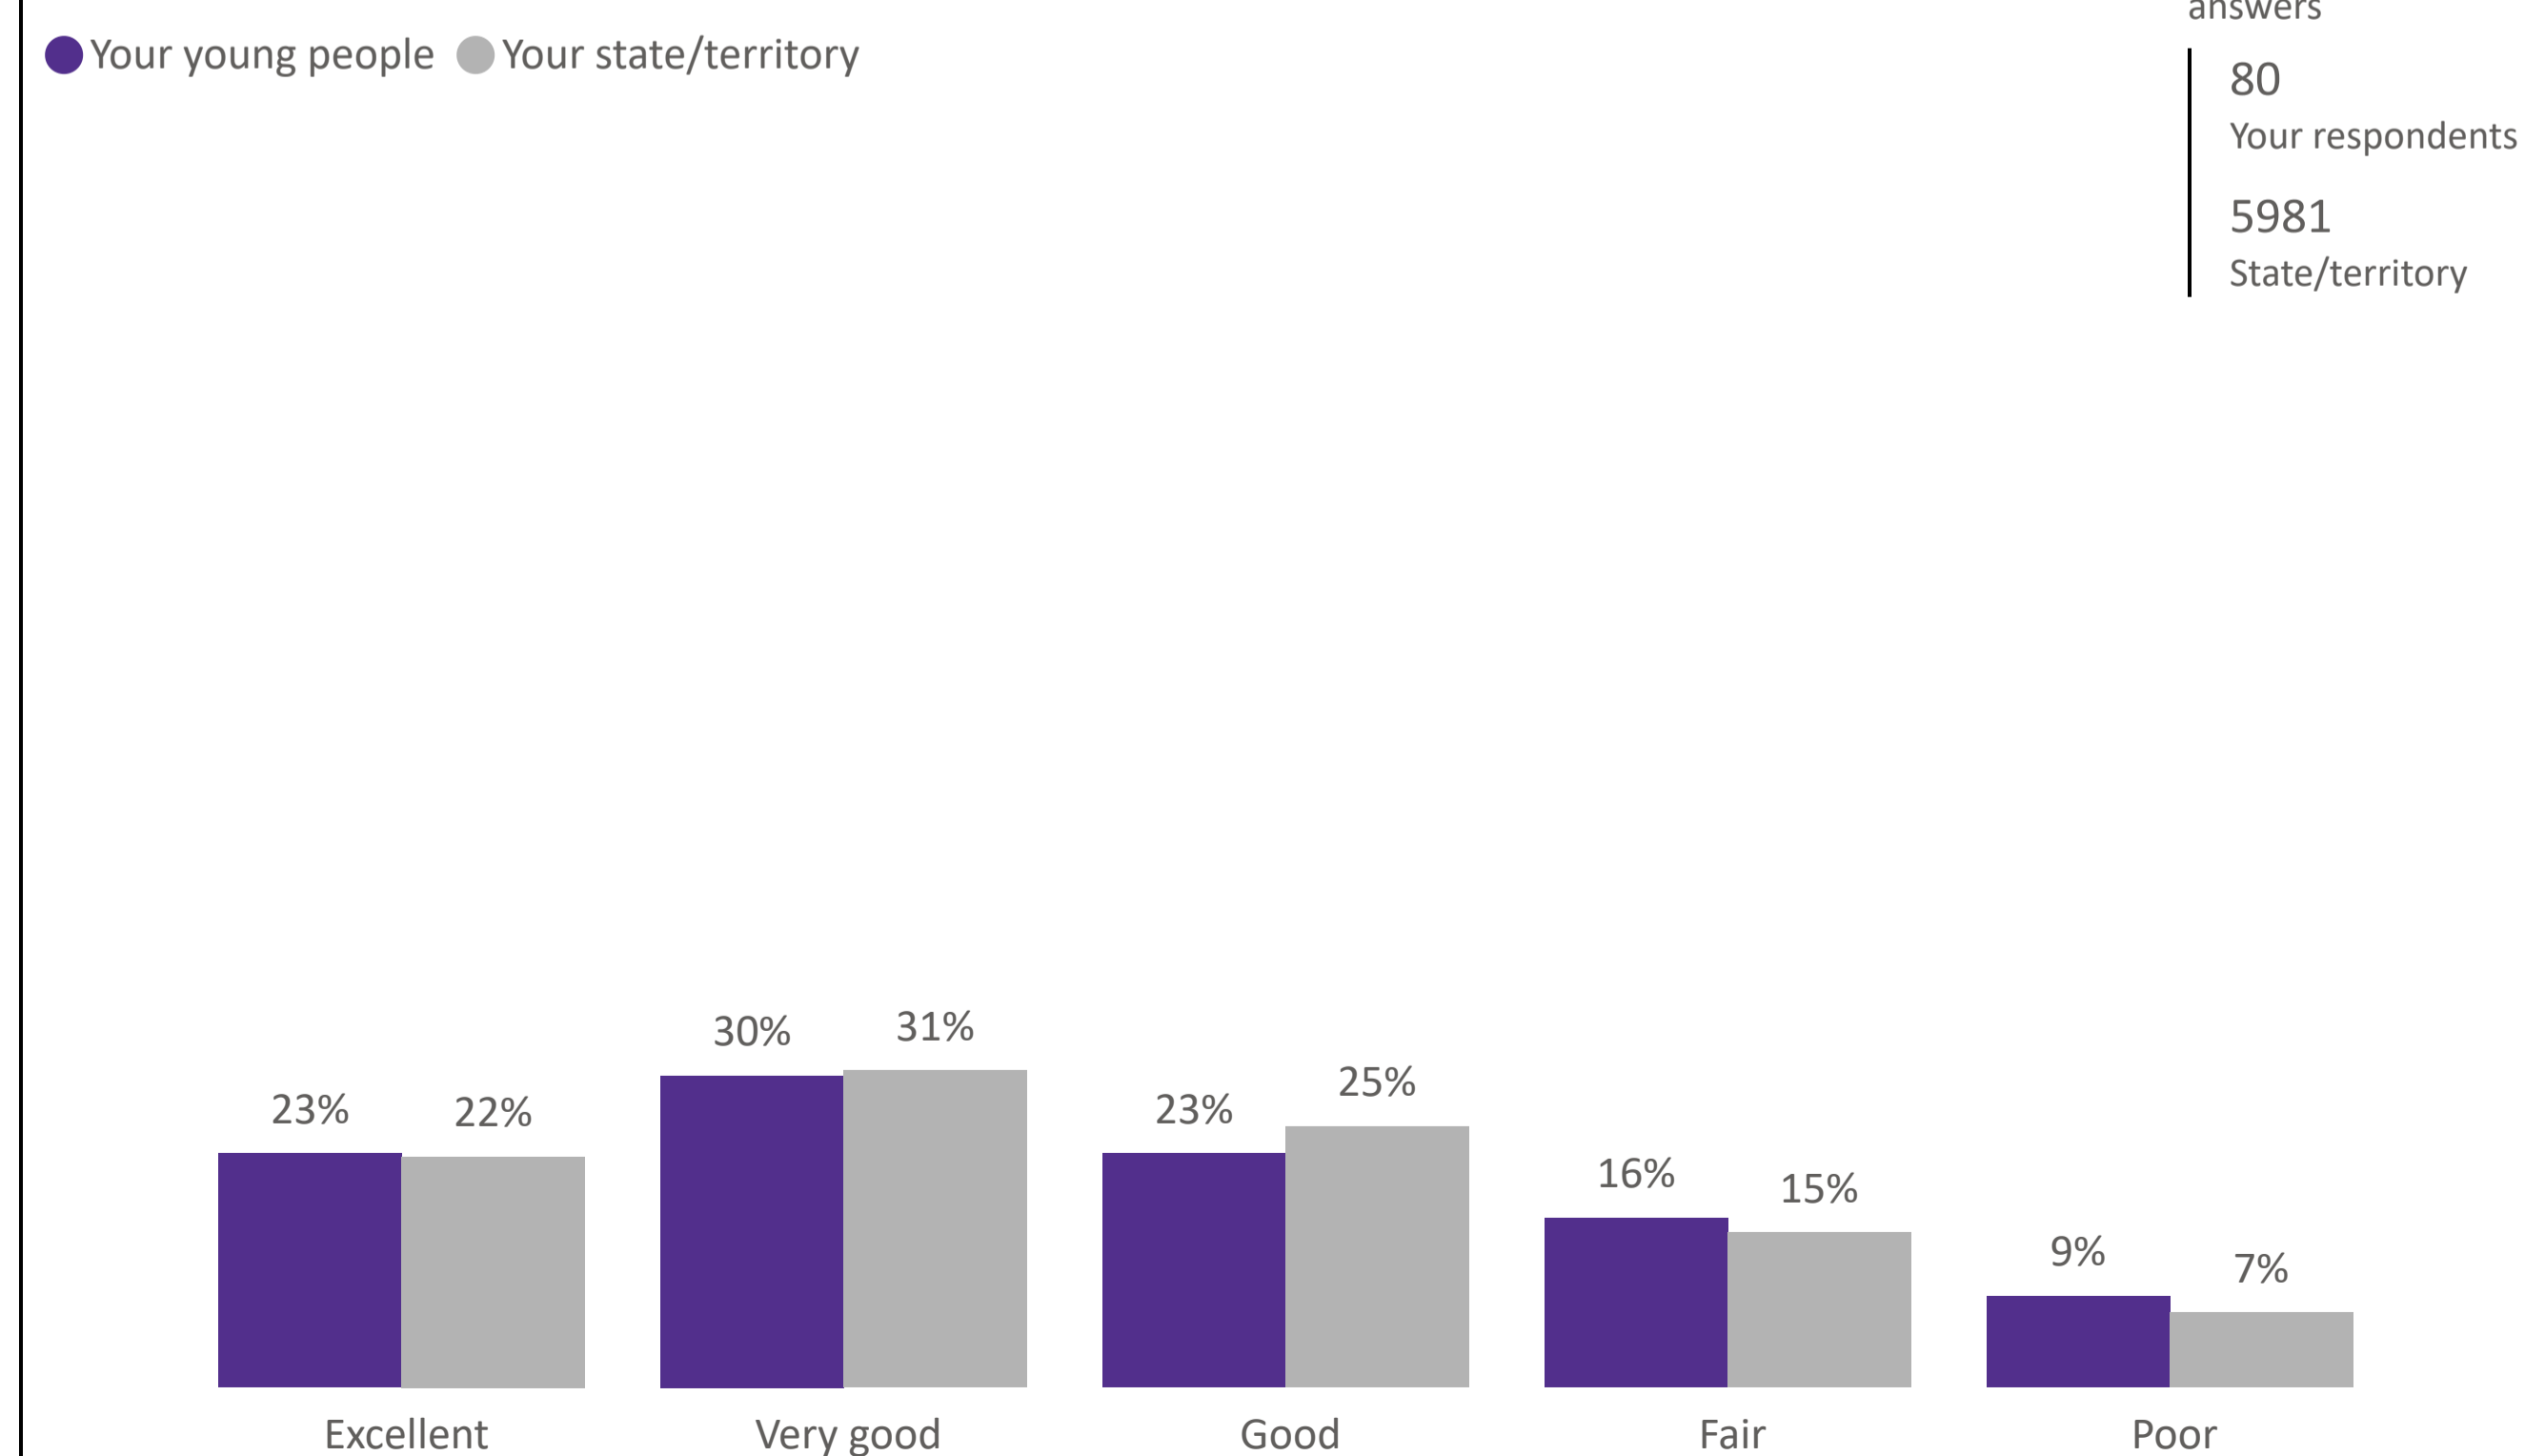

YOUTH SURVEY 2023

Greater Shepparton (LGA)

Background

Now in its 22nd year, the Mission Australia Youth Survey continues to be the biggest annual survey of its kind. A total of 19,501 young people aged 15-19 years took part in the 2023 Youth Survey. This brief report provides an overview of responses for Greater Shepparton (LGA)

Barriers to achieving study/work goals

Greater Shepparton (LGA)

Greater Shepparton (LGA)

Greater Shepparton (LGA)

Greater Shepparton (LGA)

Sources of support for important issues

Family's ability to get along with one another

Feelings about community

Greater Shepparton (LGA)

Greater Shepparton (LGA)

Greater Shepparton (LGA)

Greater Shepparton (LGA)

Thank you to the 19,501 young people who took part in the 2023 Youth Survey!

[Read the 2023 Youth Survey national and states reports here:](https://www.missionaustralia.com.au/publications/youth-survey)

<https://www.missionaustralia.com.au/publications/youth-survey>

Please help us to ensure participation for the *Youth Survey 2024*!

We are now preparing for the *Youth Survey 2024*! If you are a young person, school, community organisation or group and are interested in being involved in the *Youth Survey 2024*, please register your interest by filling in the Expression of Interest form, available here: