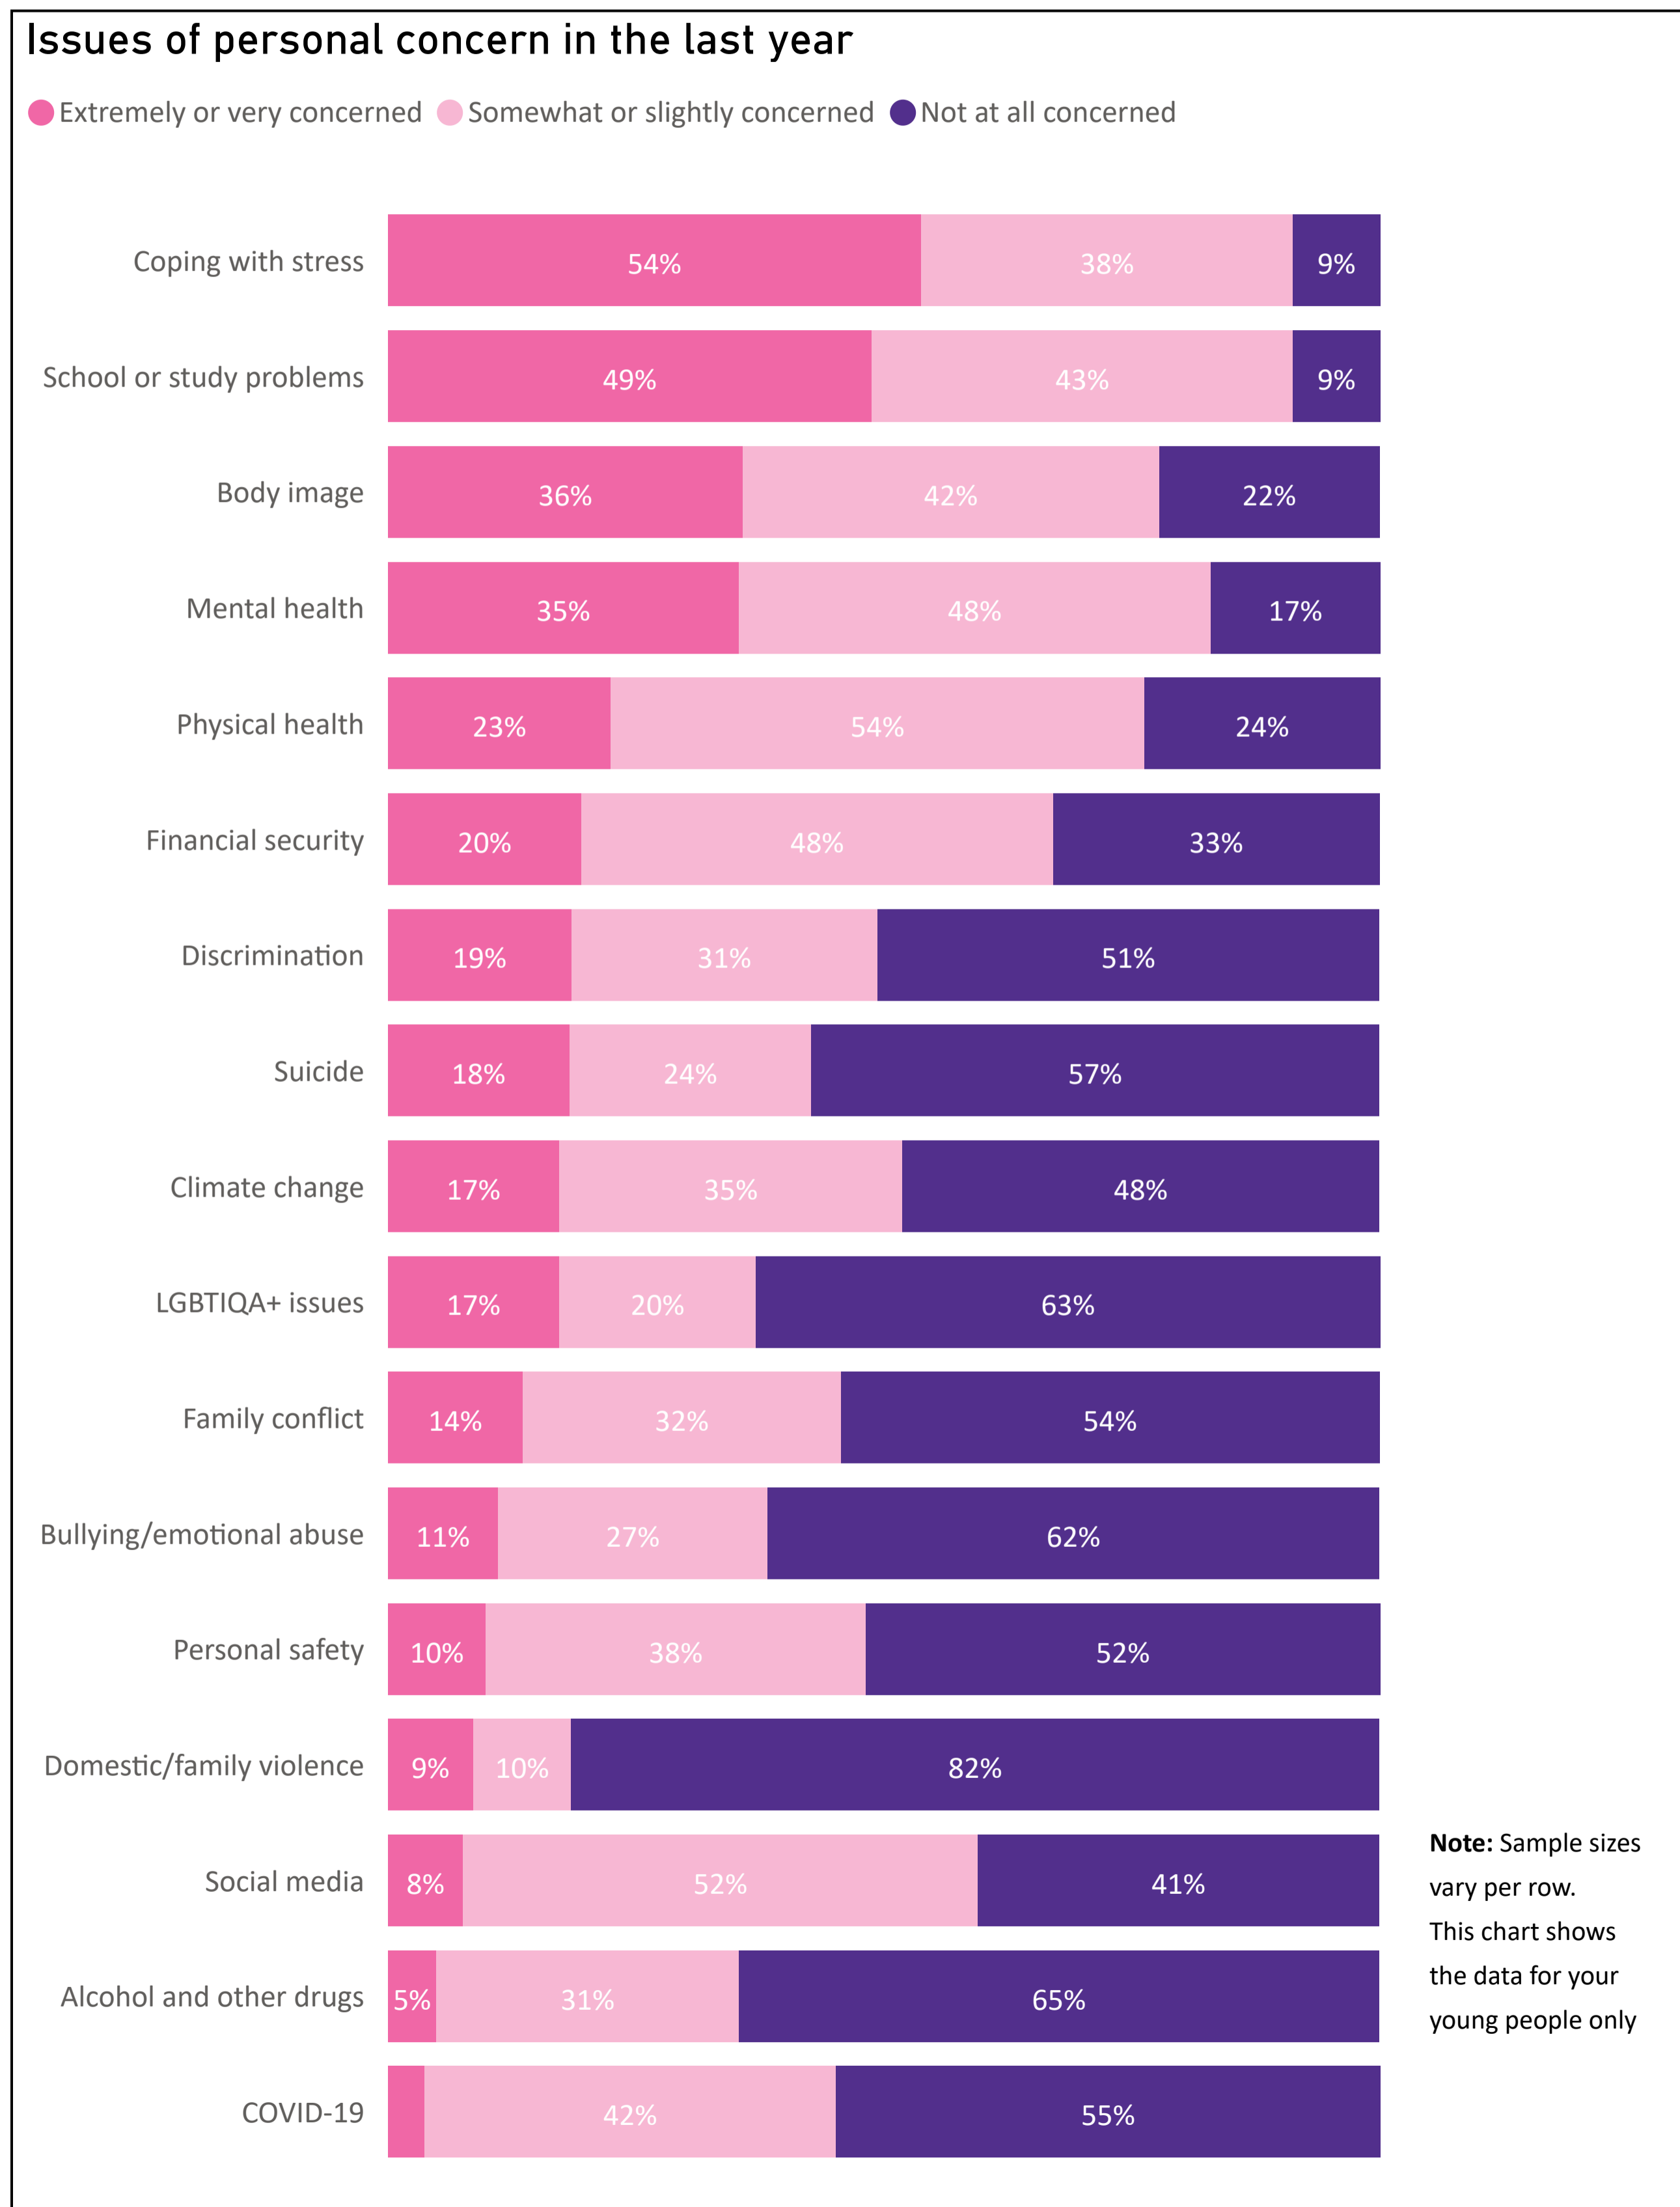

Greater Shepparton (LGA)