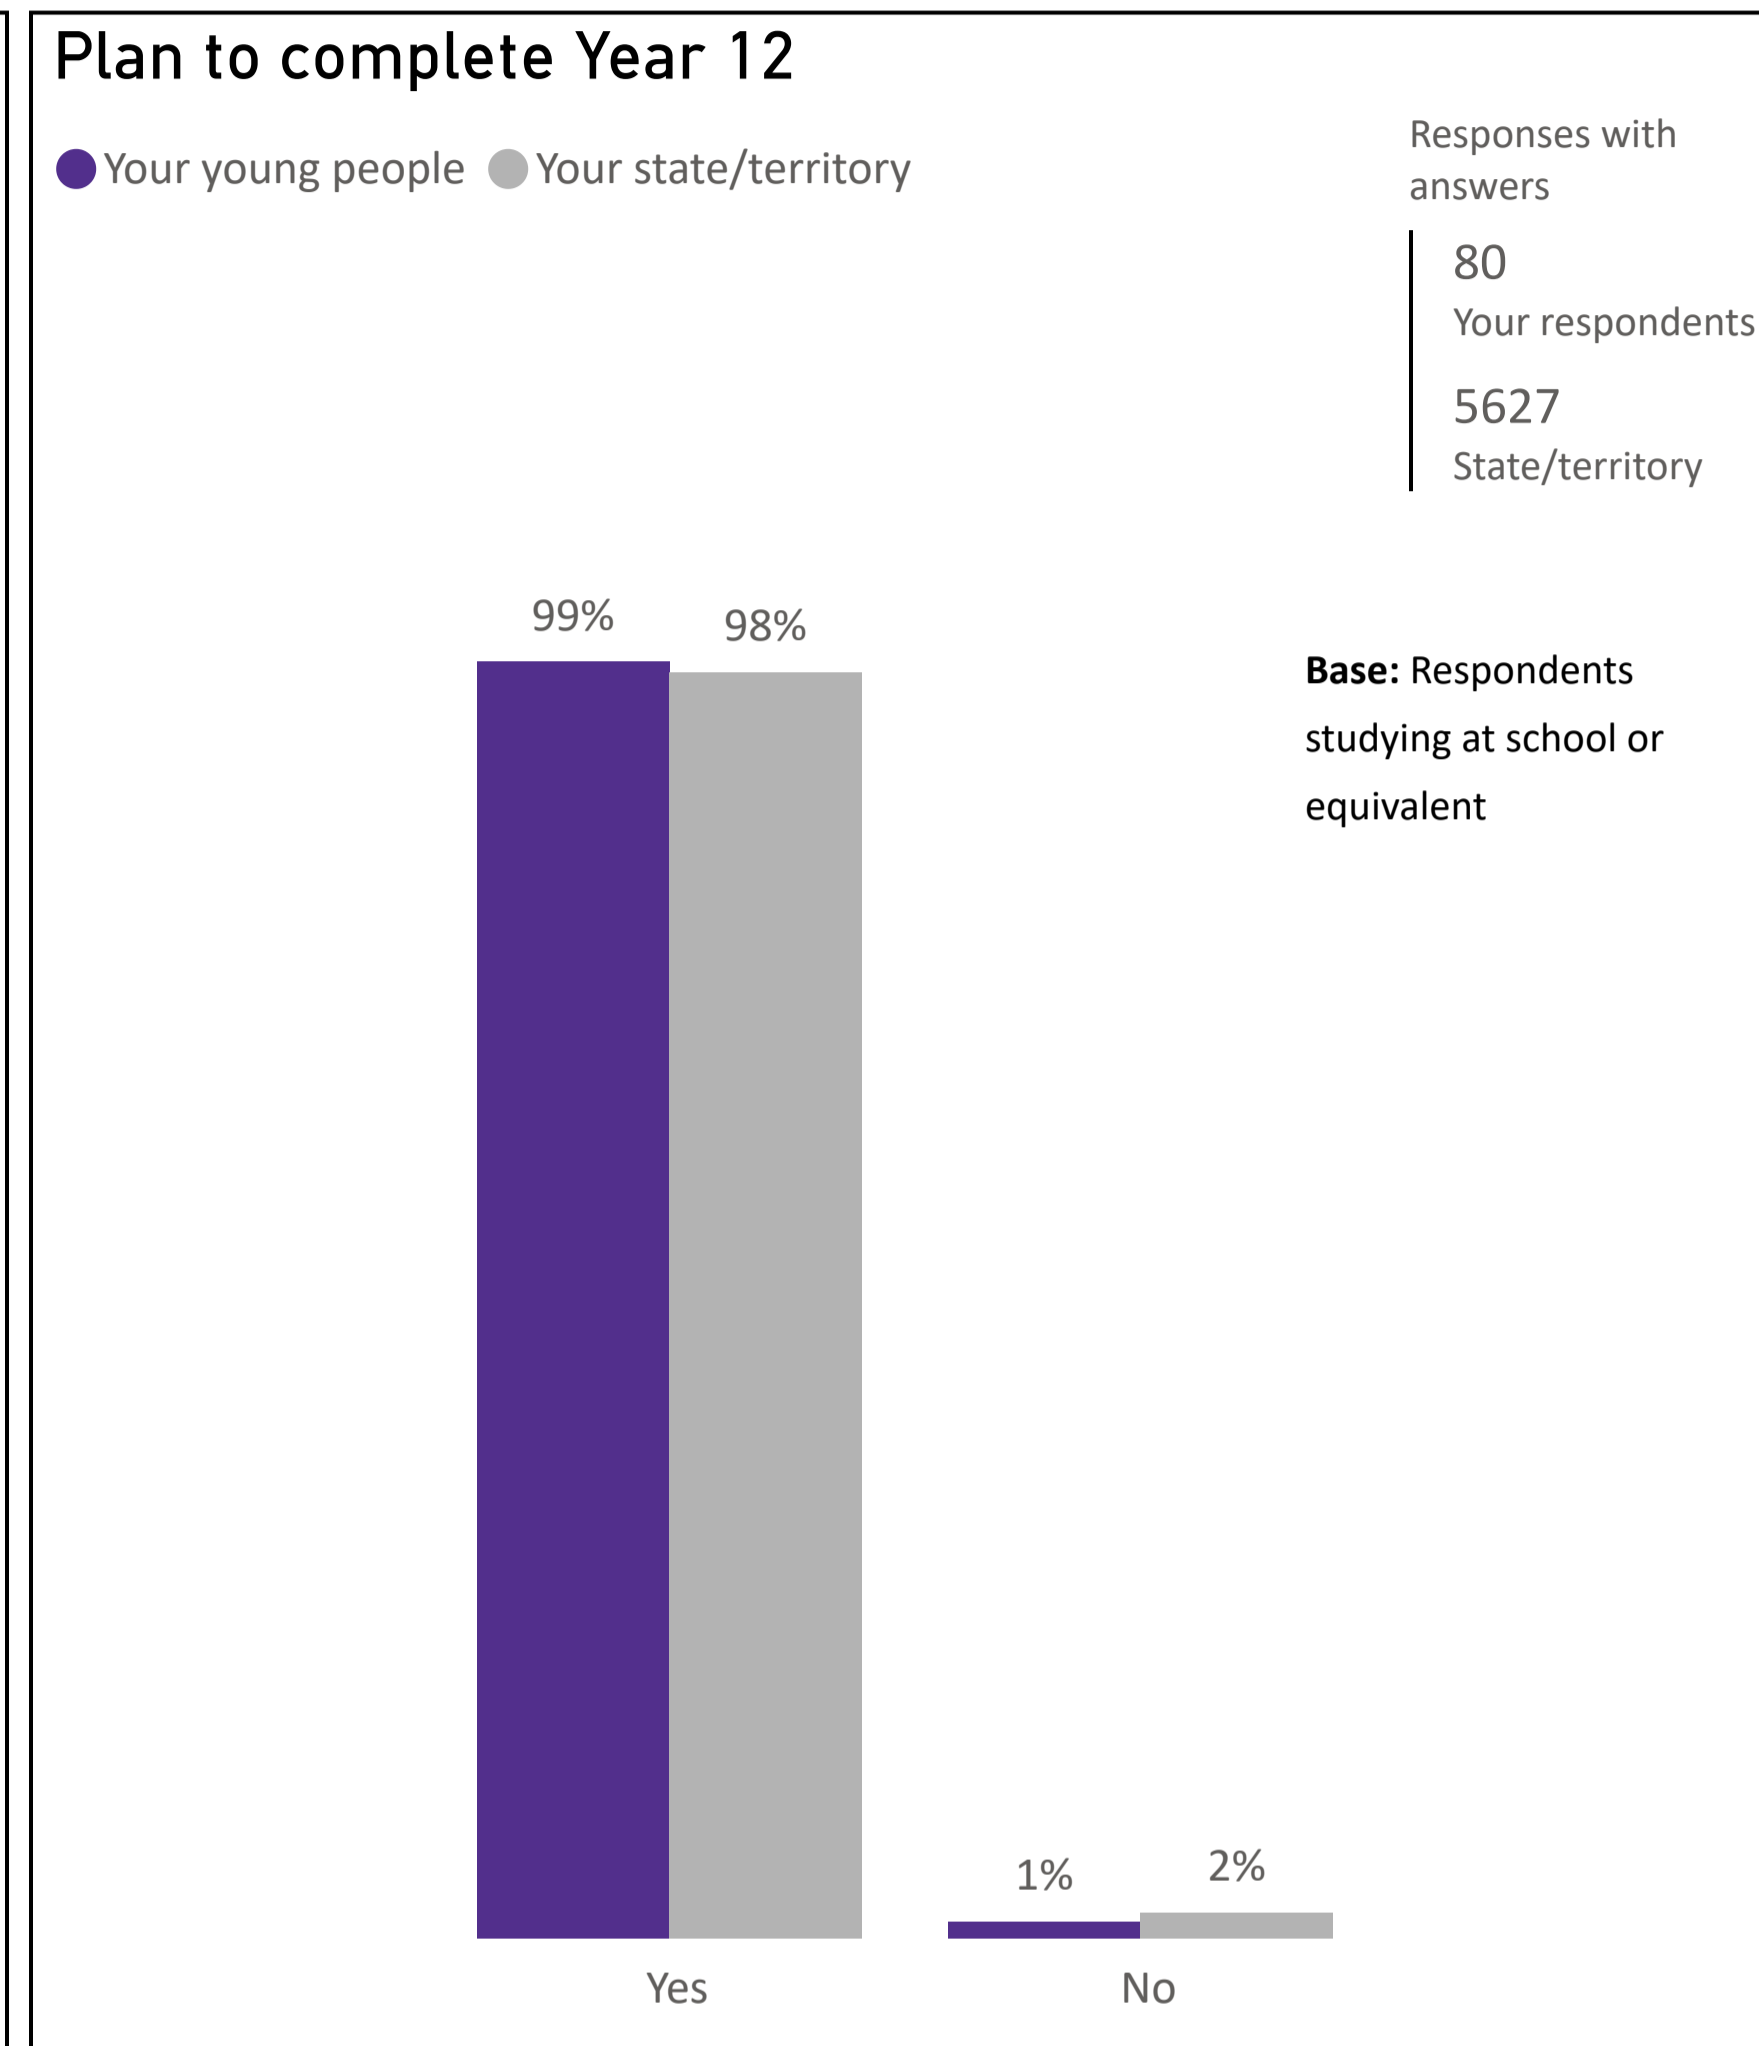

YOUTH SURVEY 2023

Greater Shepparton (LGA)

Background

Now in its 22nd year, the Mission Australia Youth Survey continues to be the biggest annual survey of its kind. A total of 19,501 young people aged 15-19 years took part in the 2023 Youth Survey. This brief report provides an overview of responses for Greater Shepparton (LGA)

Greater Shepparton (LGA)

Greater Shepparton (LGA)

Greater Shepparton (LGA)

Greater Shepparton (LGA)

Plans after leaving school

Confidence in achieving study/work goals after leaving school

Are there any barriers to achieving their study/work goals