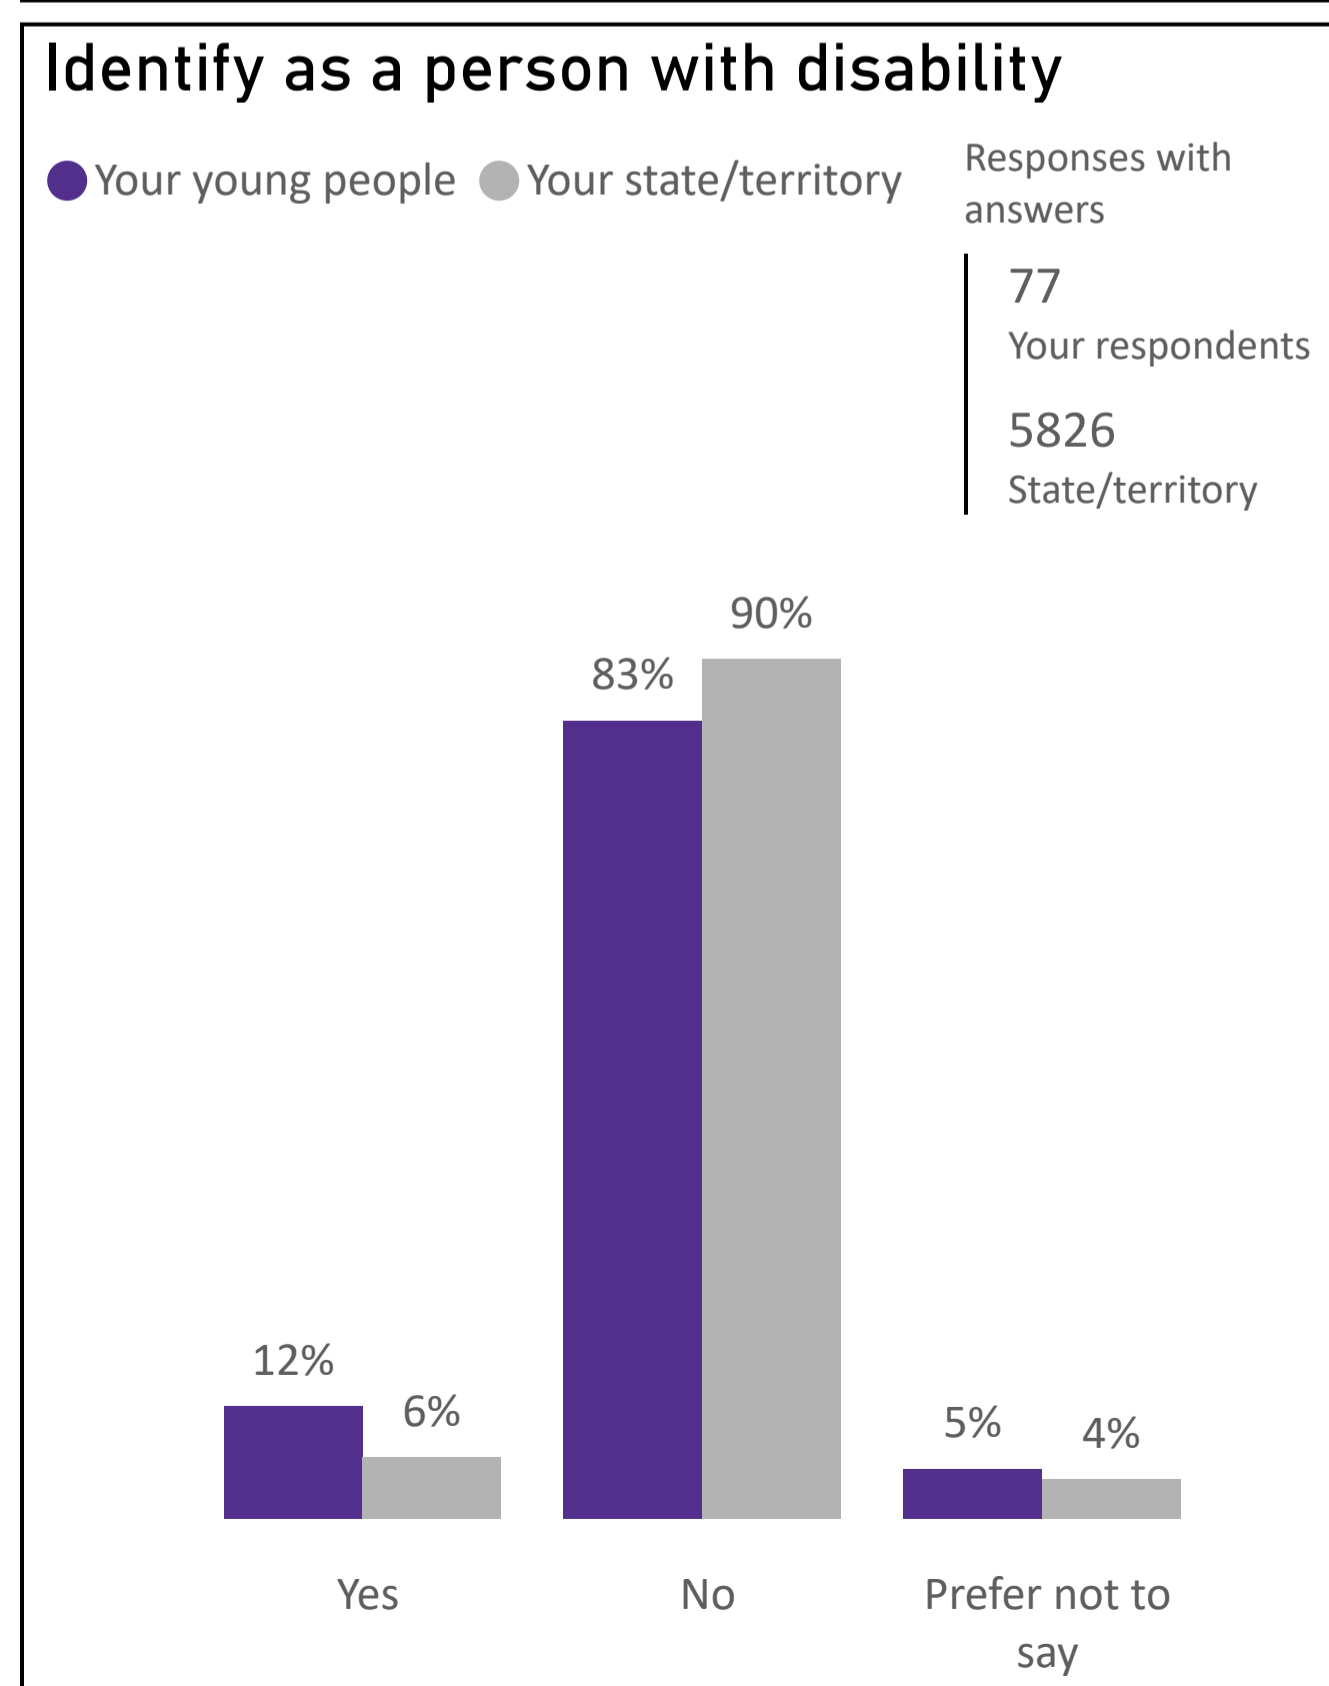

YOUTH SURVEY 2023

Greater Shepparton (LGA)

Background

Now in its 22nd year, the Mission Australia Youth Survey continues to be the biggest annual survey of its kind. A total of 19,501 young people aged 15-19 years took part in the 2023 Youth Survey. This brief report provides an overview of responses for Greater Shepparton (LGA)

Greater Shepparton (LGA)

Greater Shepparton (LGA)

Greater Shepparton (LGA)

Greater Shepparton (LGA)

Plans after leaving school

Confidence in achieving study/work goals after leaving school

Are there any barriers to achieving their study/work goals