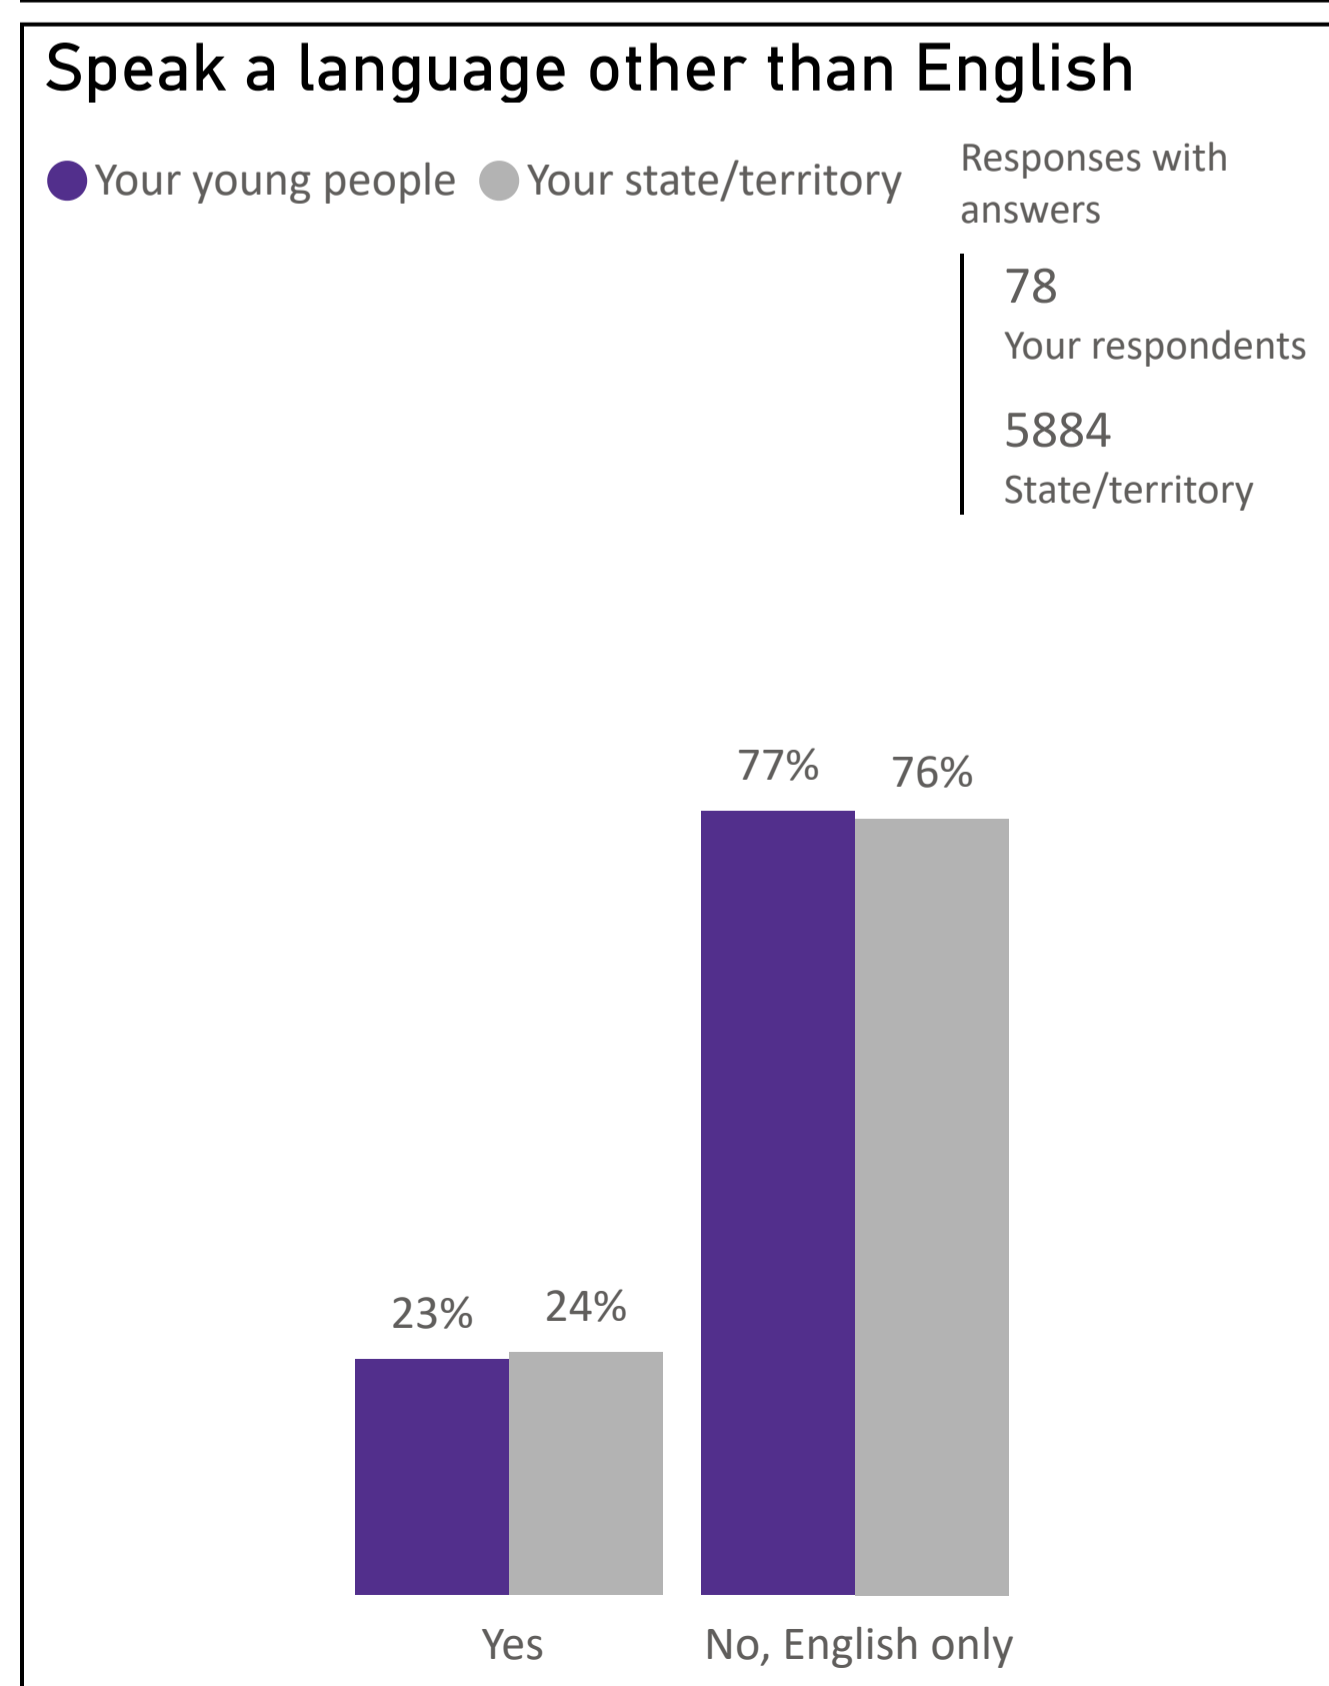

Greater Shepparton (LGA)