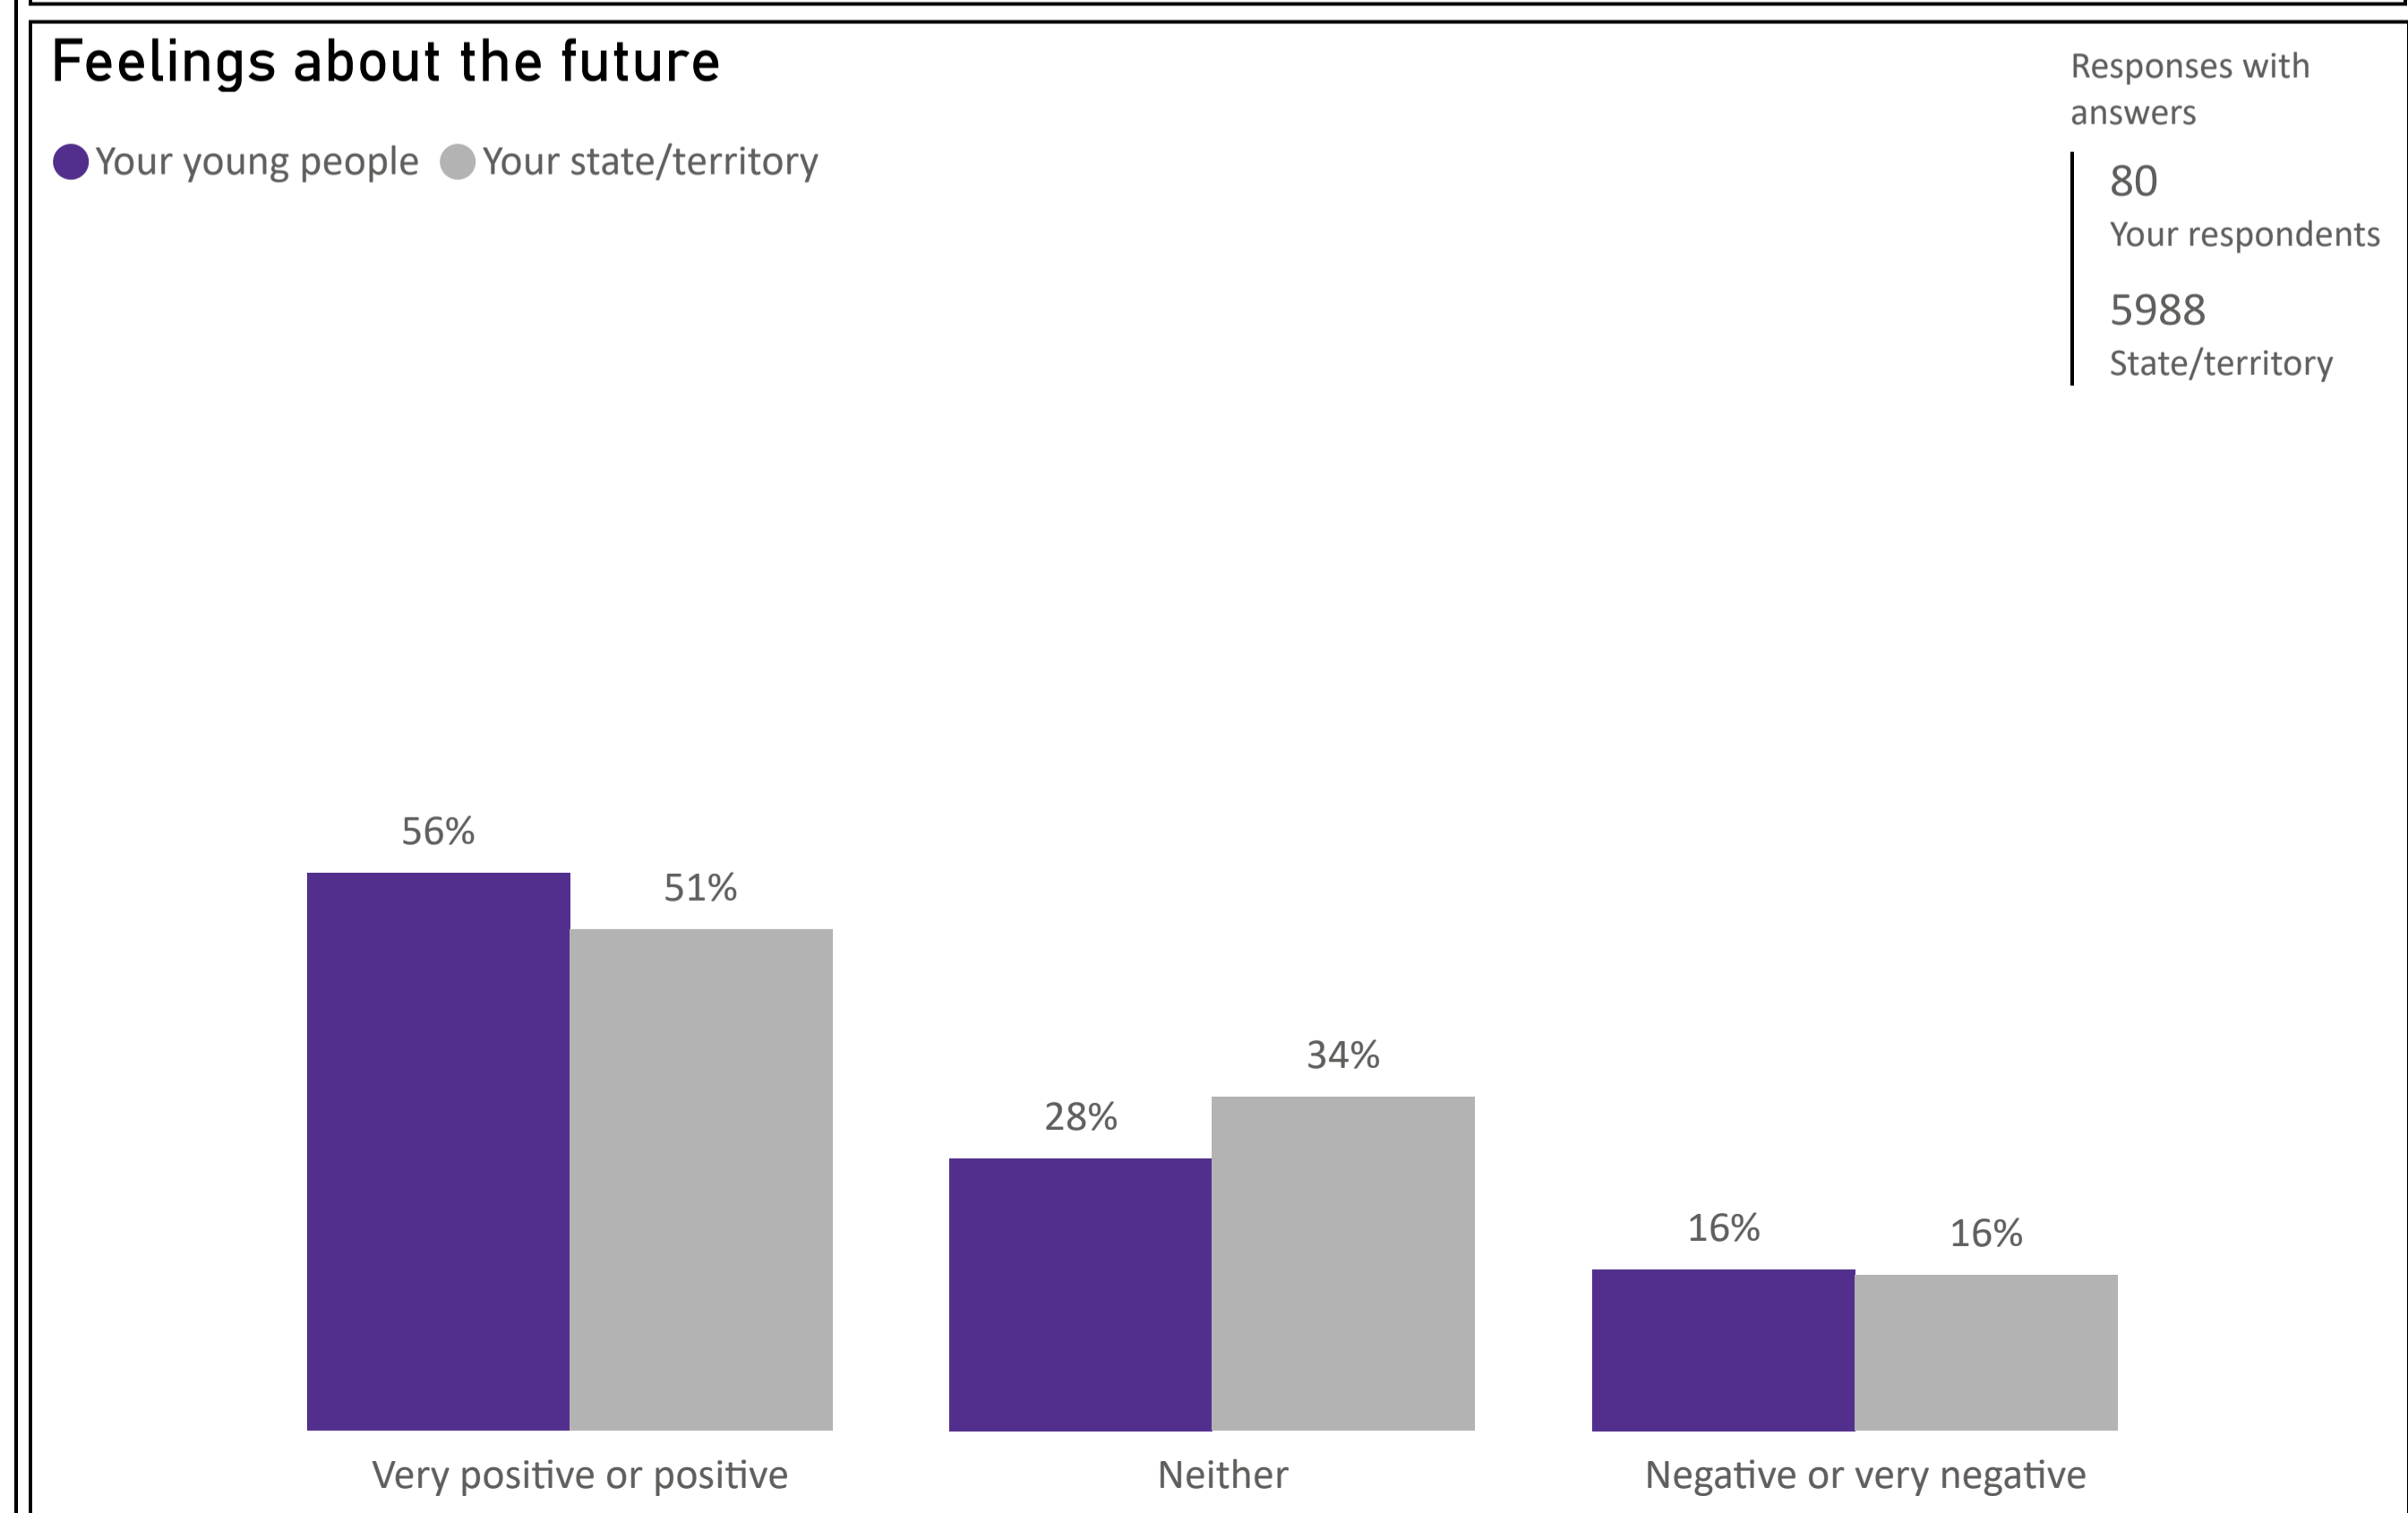

Barriers to achieving study/work goals

Greater Shepparton (LGA)

Greater Shepparton (LGA)

Greater Shepparton (LGA)

Greater Shepparton (LGA)

Sources of support for important issues

Family's ability to get along with one another

Feelings about community

Greater Shepparton (LGA)

Greater Shepparton (LGA)

Greater Shepparton (LGA)

Greater Shepparton (LGA)

Thank you to the 19,501 young people who took part in the 2023 Youth Survey!

[Read the 2023 Youth Survey national and states reports here:](https://www.missionaustralia.com.au/publications/youth-survey)