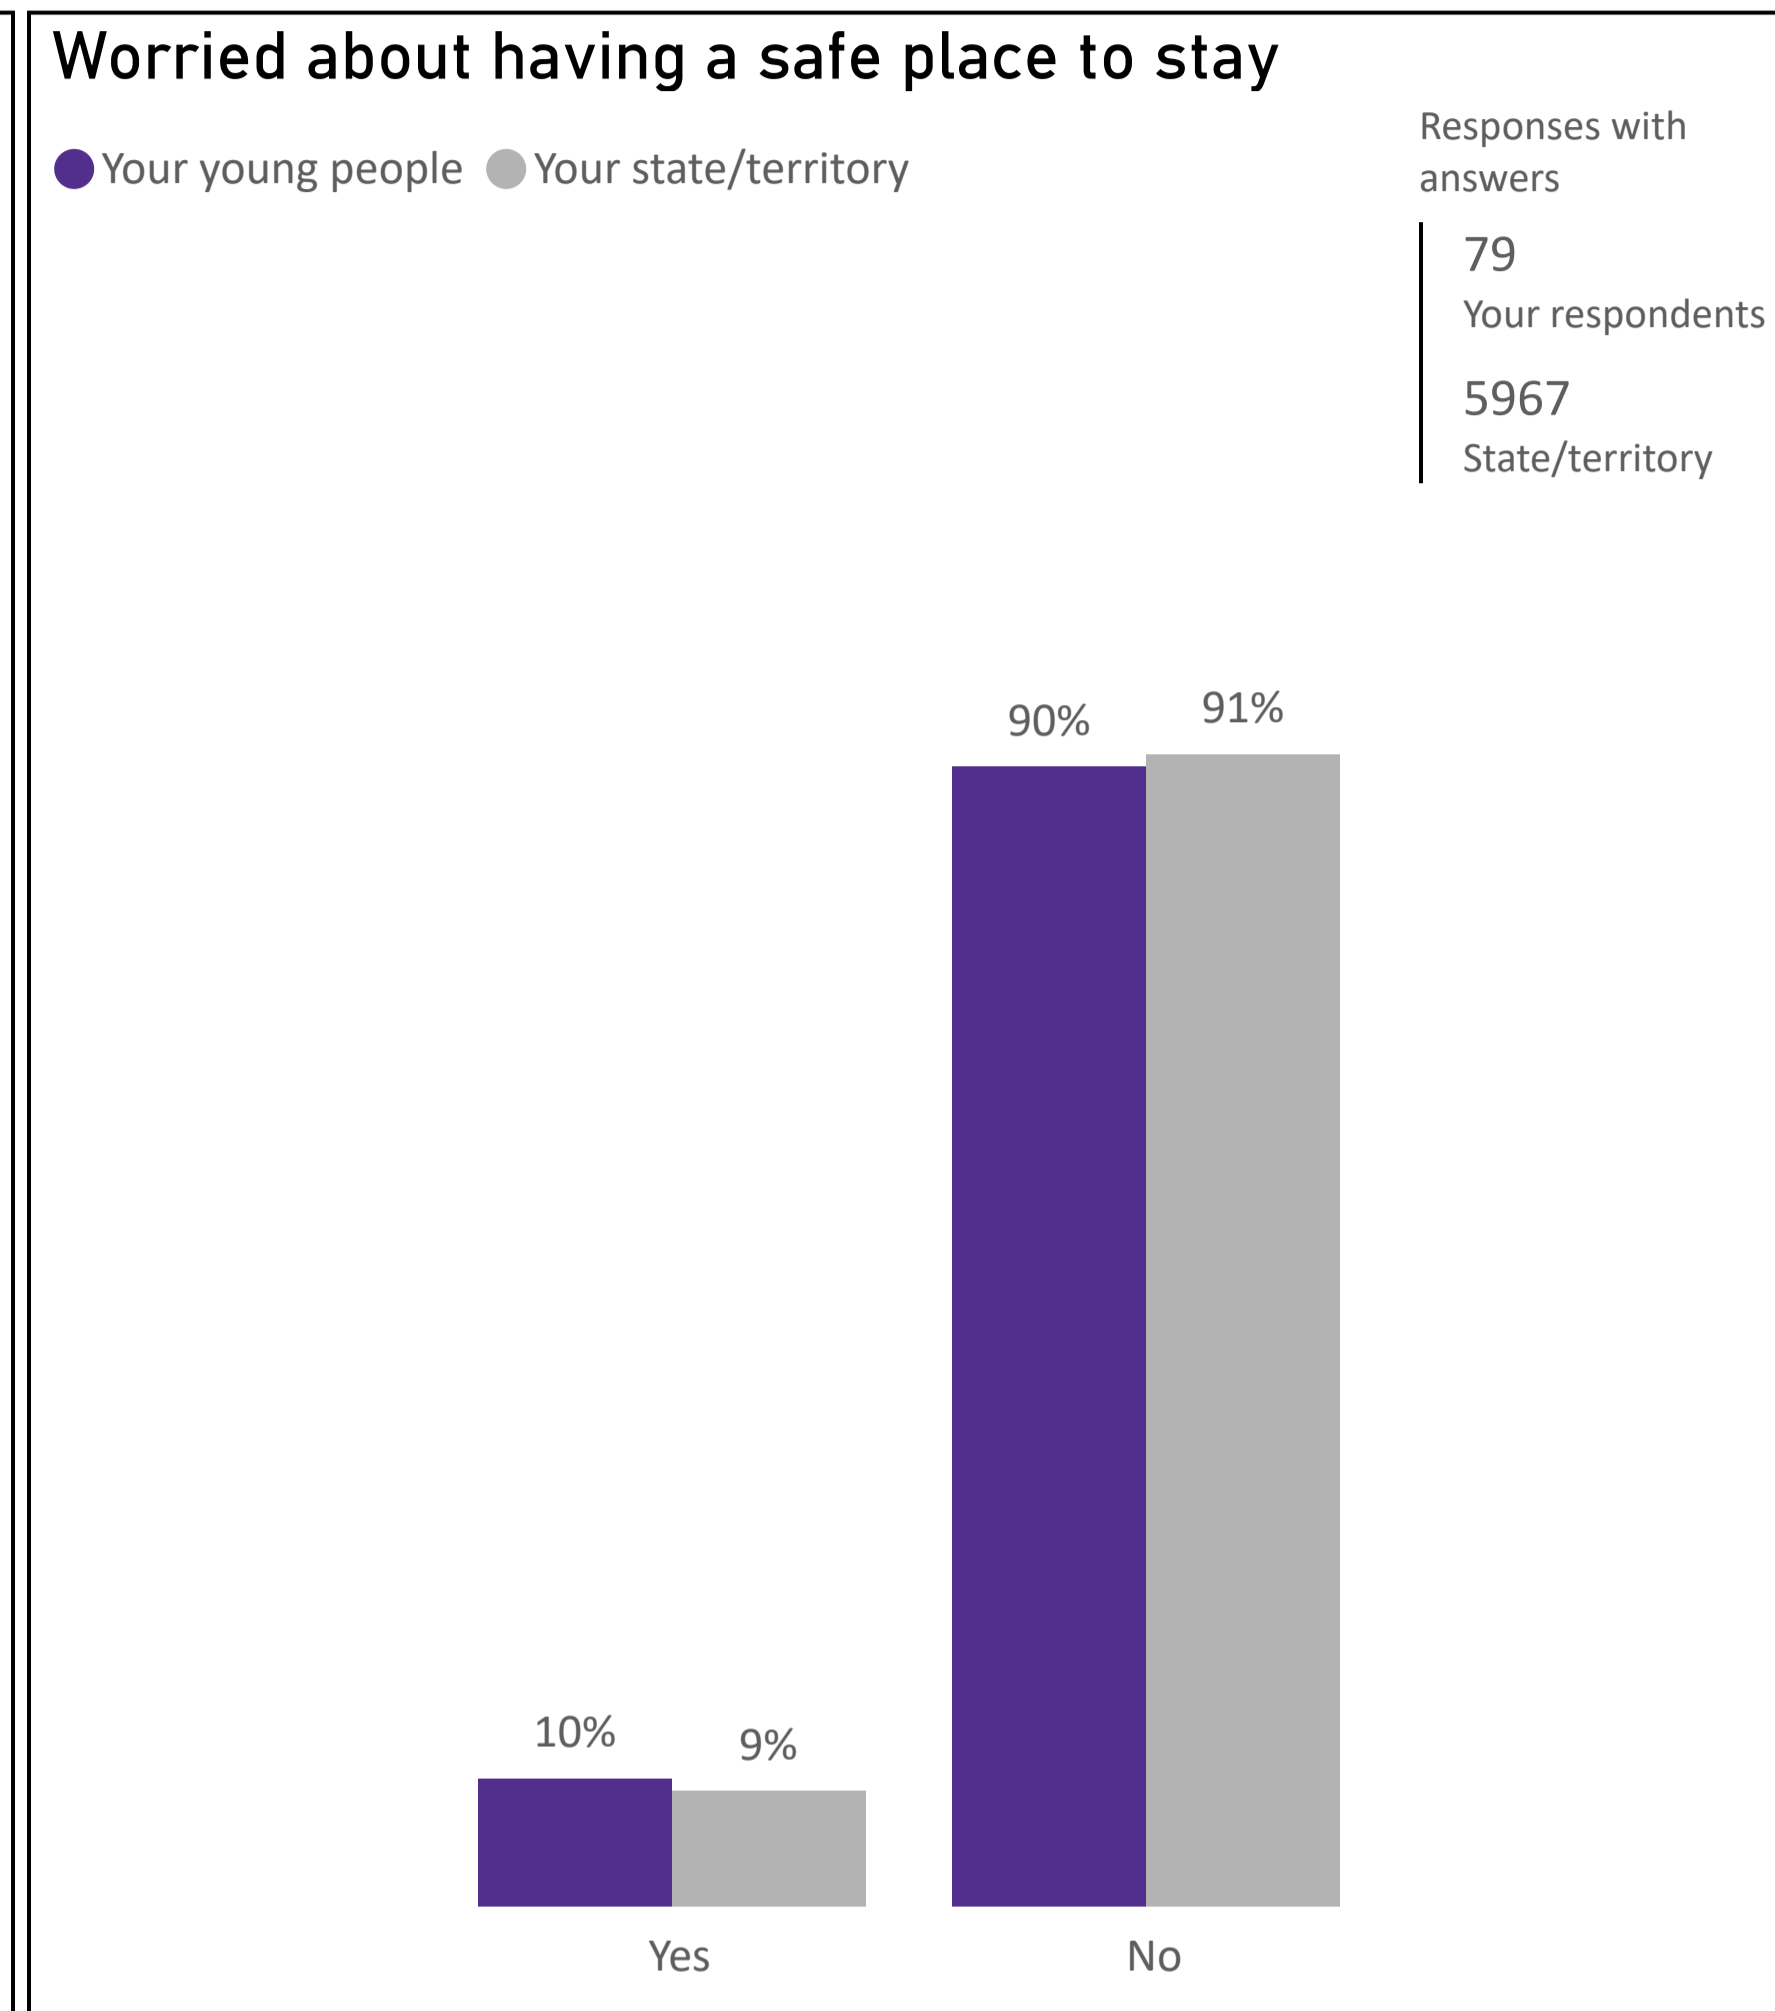

Barriers to achieving study/work goals

Greater Shepparton (LGA)

Greater Shepparton (LGA)

Greater Shepparton (LGA)

Greater Shepparton (LGA)

Sources of support for important issues

Family's ability to get along with one another

Feelings about community

Greater Shepparton (LGA)

Greater Shepparton (LGA)

Greater Shepparton (LGA)

Greater Shepparton (LGA)

Thank you to the 19,501 young people who took part in the 2023 Youth Survey!

[Read the 2023 Youth Survey national and states reports here:](https://www.missionaustralia.com.au/publications/youth-survey)