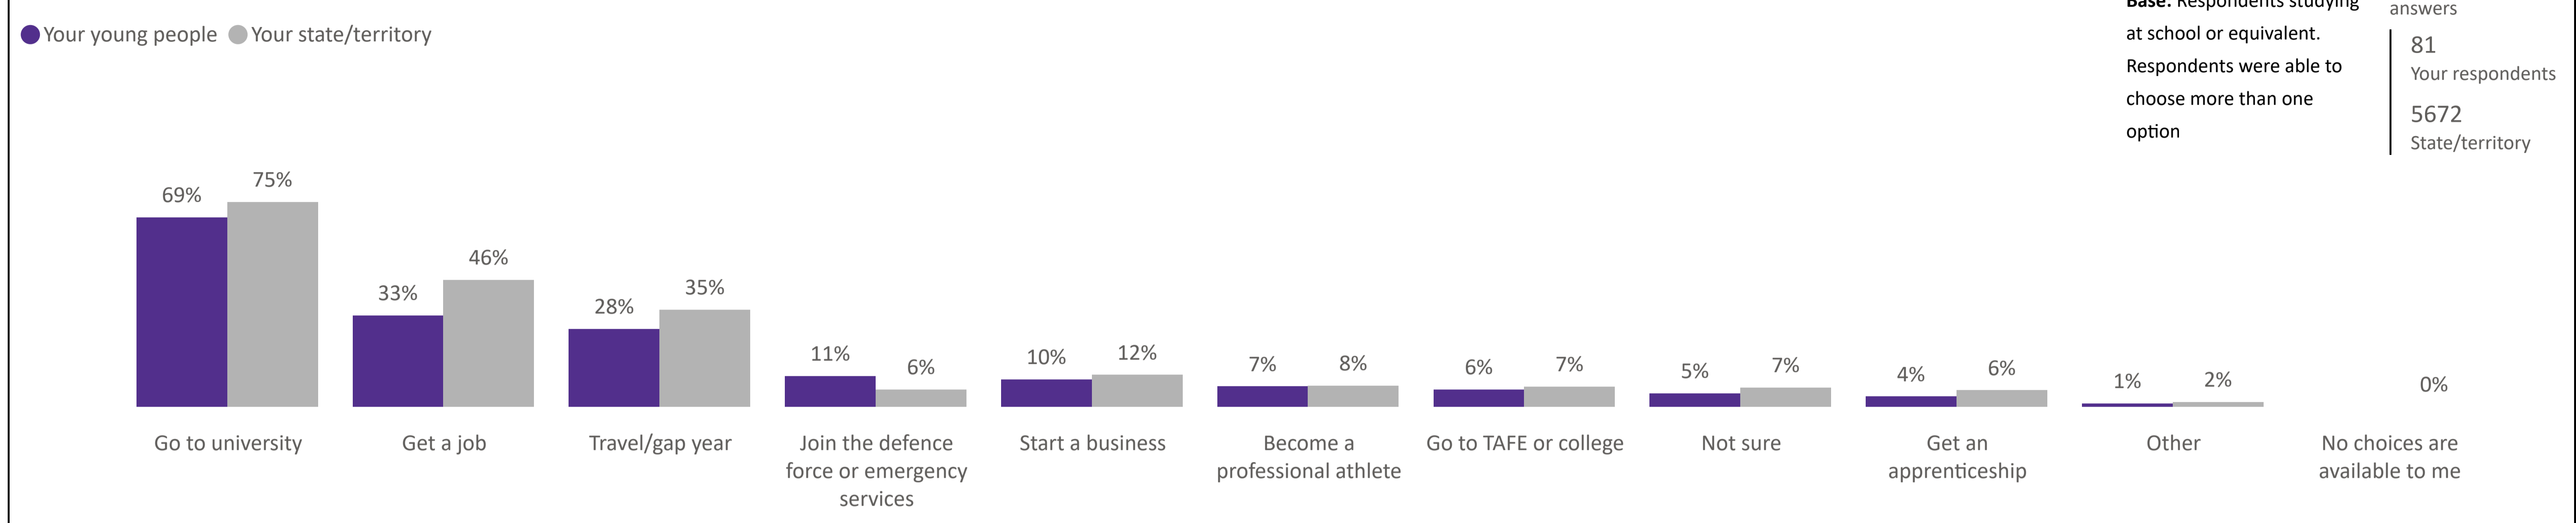

YOUTH SURVEY 2023

Greater Shepparton (LGA)

Background

Now in its 22nd year, the Mission Australia Youth Survey continues to be the biggest annual survey of its kind. A total of 19,501 young people aged 15-19 years took part in the 2023 Youth Survey. This brief report provides an overview of responses for Greater Shepparton (LGA)

Greater Shepparton (LGA)

Greater Shepparton (LGA)

Greater Shepparton (LGA)

Greater Shepparton (LGA)

Plans after leaving school

Confidence in achieving study/work goals after leaving school

Are there any barriers to achieving their study/work goals