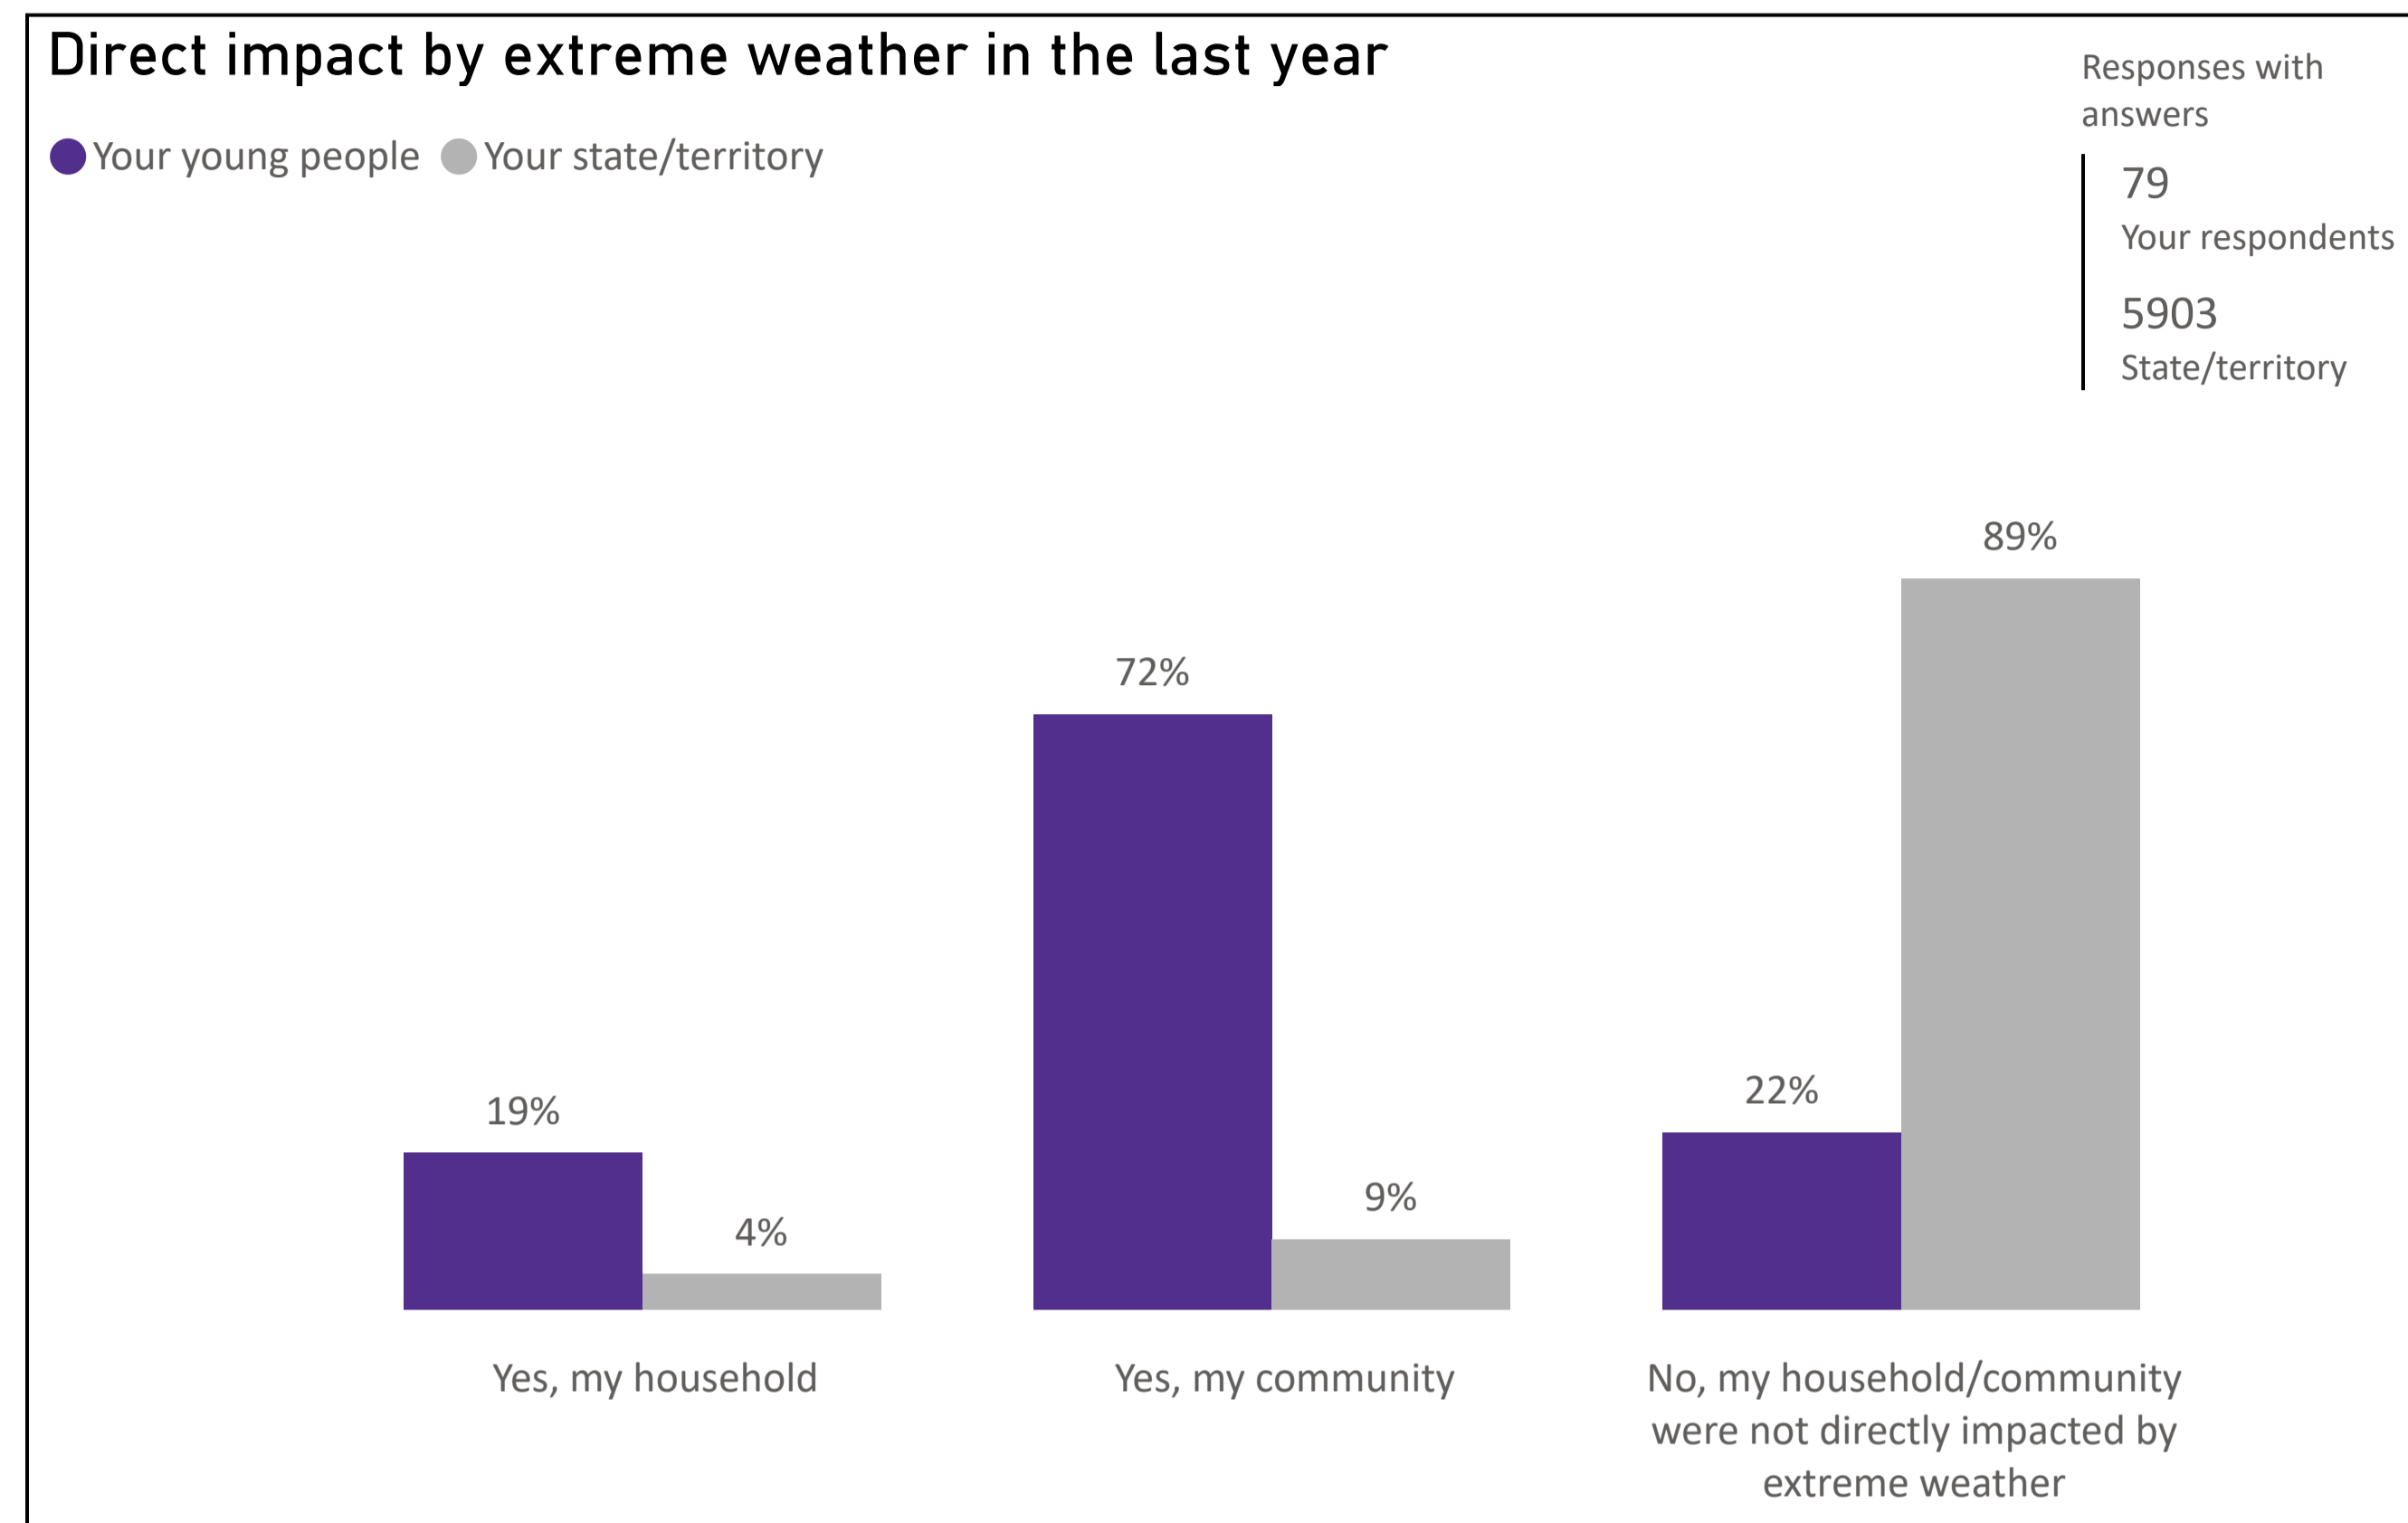

Feelings about community

Greater Shepparton (LGA)

Greater Shepparton (LGA)

Greater Shepparton (LGA)

Greater Shepparton (LGA)

Thank you to the 19,501 young people who took part in the 2023 Youth Survey!

[Read the 2023 Youth Survey national and states reports here:](https://www.missionaustralia.com.au/publications/youth-survey)

<https://www.missionaustralia.com.au/publications/youth-survey>

Please help us to ensure participation for the *Youth Survey 2024*!

We are now preparing for the *Youth Survey 2024*! If you are a young person, school, community organisation or group and are interested in being involved in the *Youth Survey 2024*, please register your interest by filling in the Expression of Interest form, available here: