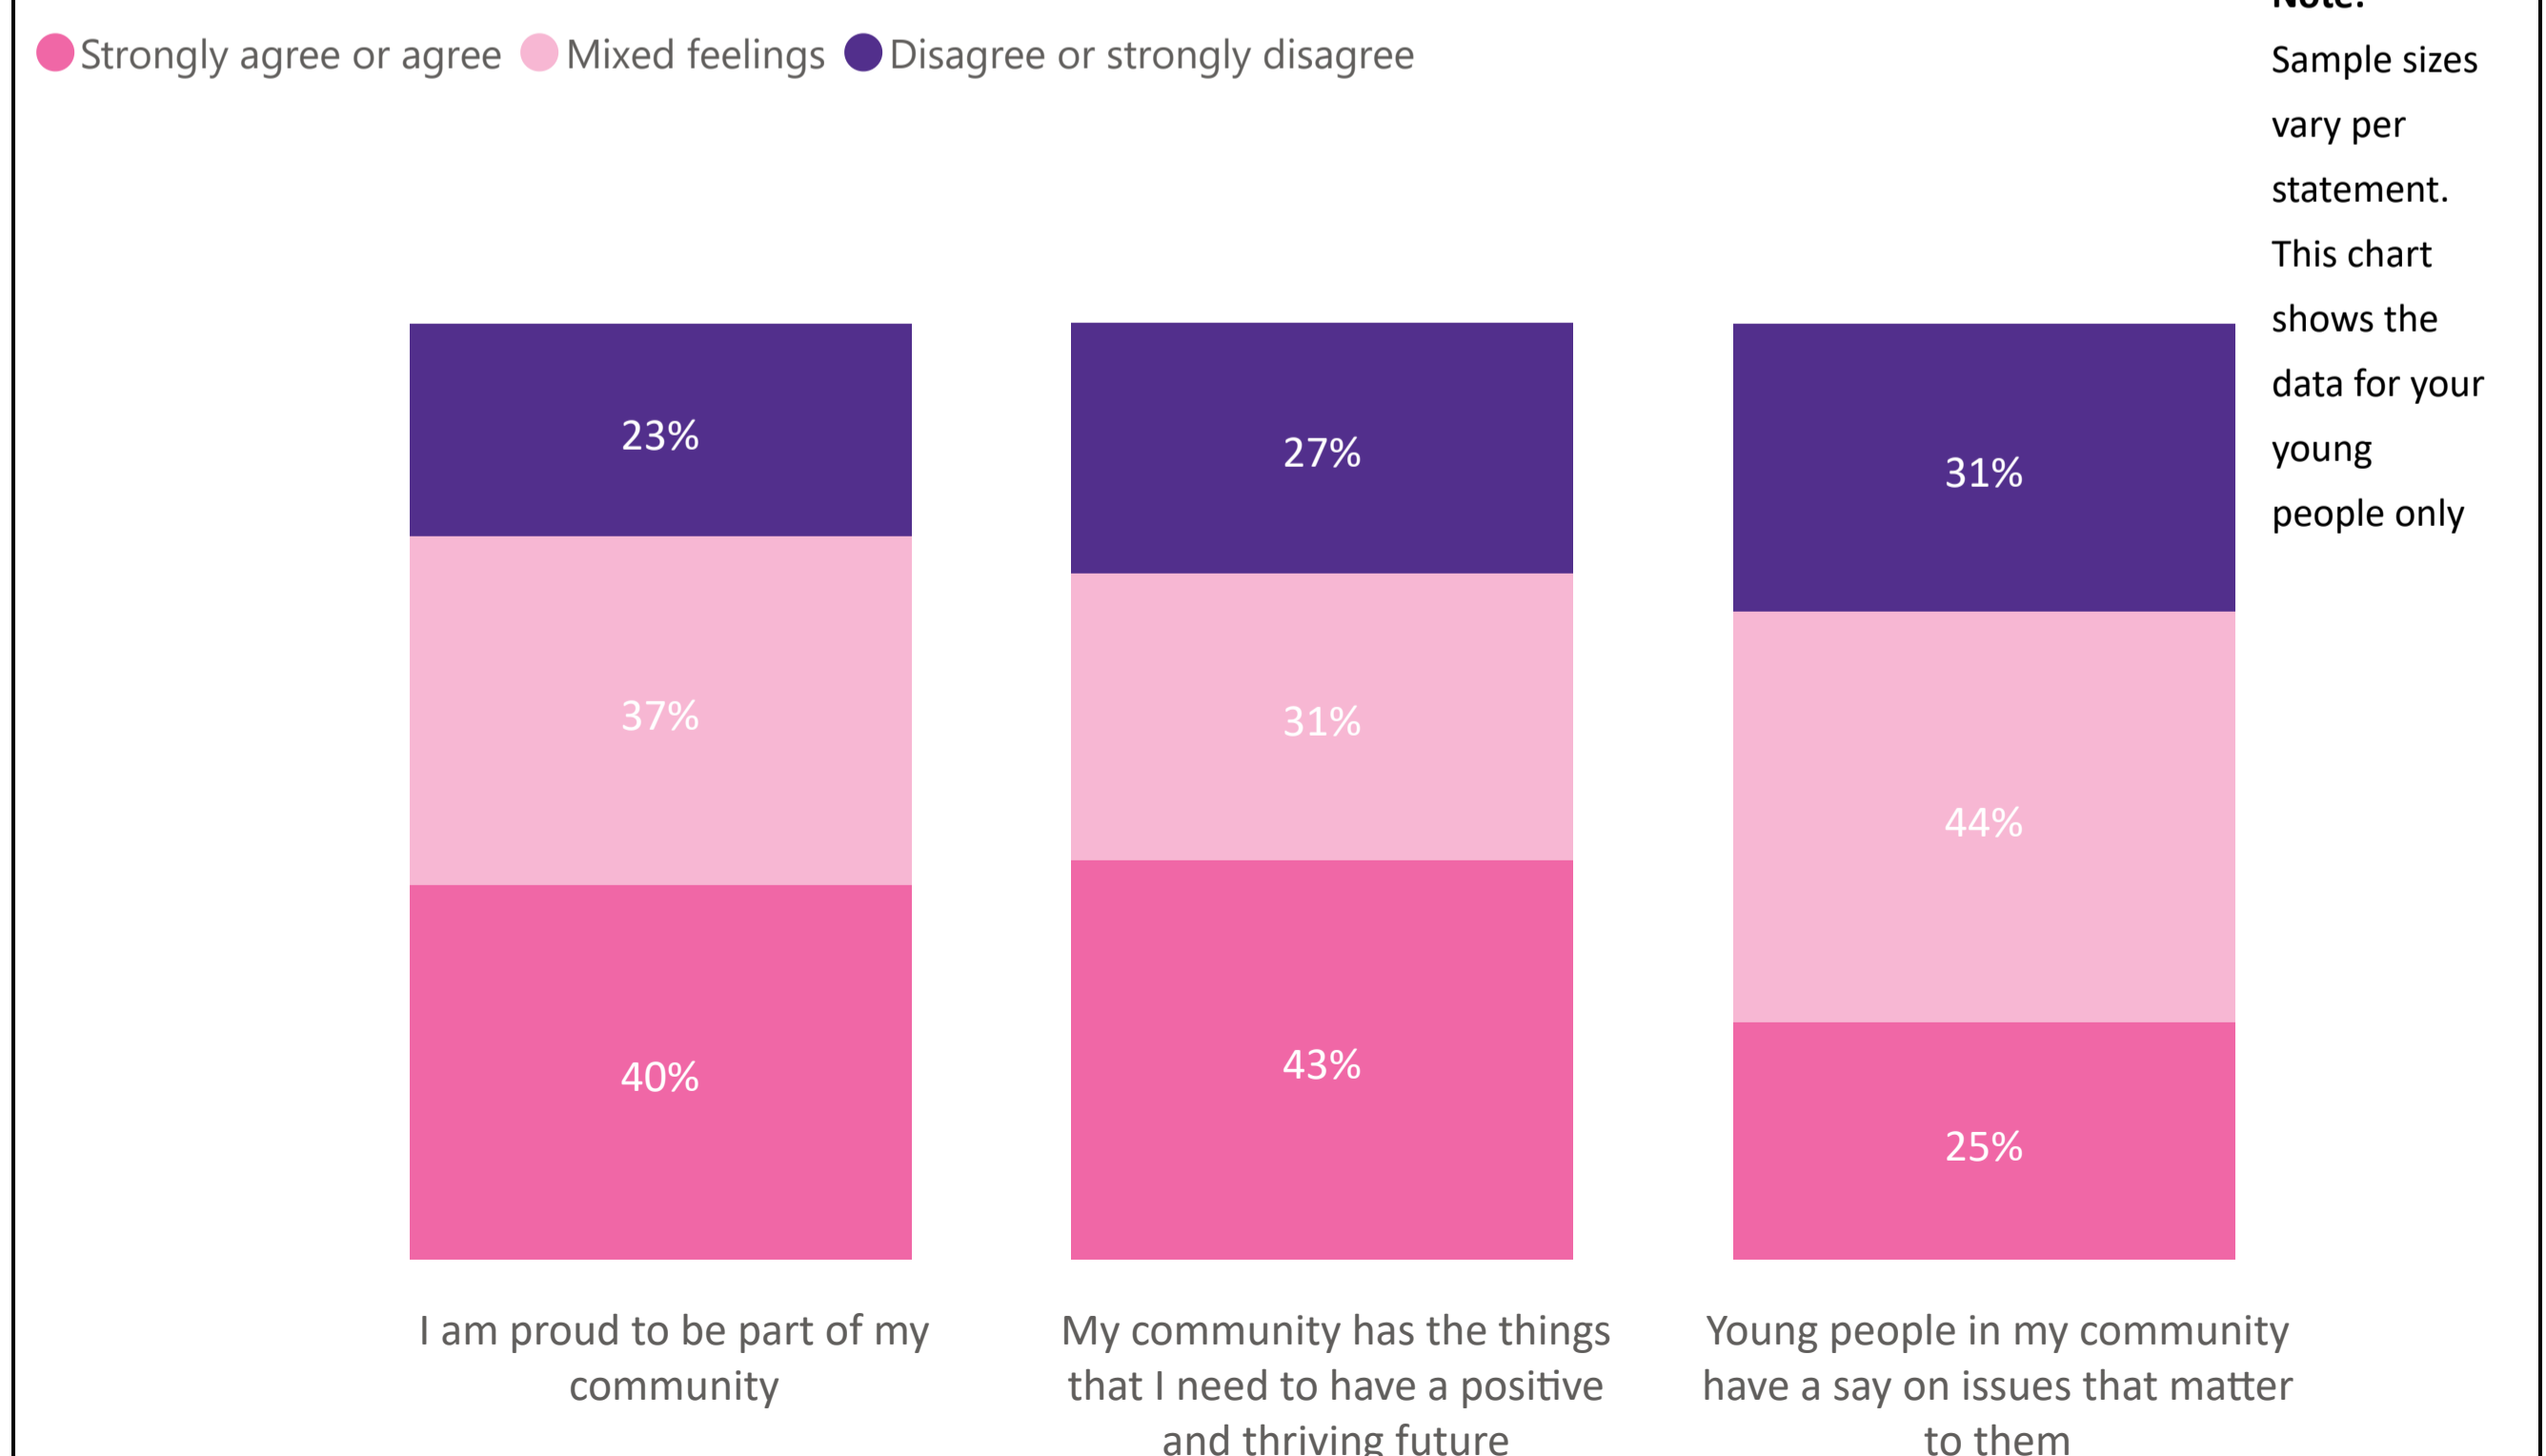

Barriers to achieving study/work goals

Greater Shepparton (LGA)

Greater Shepparton (LGA)

Greater Shepparton (LGA)

Greater Shepparton (LGA)

Sources of support for important issues

Family's ability to get along with one another

Feelings about community

Greater Shepparton (LGA)

Greater Shepparton (LGA)

Greater Shepparton (LGA)

Greater Shepparton (LGA)

Thank you to the 19,501 young people who took part in the 2023 Youth Survey!

[Read the 2023 Youth Survey national and states reports here:](https://www.missionaustralia.com.au/publications/youth-survey)

<https://www.missionaustralia.com.au/publications/youth-survey>

Please help us to ensure participation for the *Youth Survey 2024*!

We are now preparing for the *Youth Survey 2024*! If you are a young person, school, community organisation or group and are interested in being involved in the *Youth Survey 2024*, please register your interest by filling in the Expression of Interest form, available here: