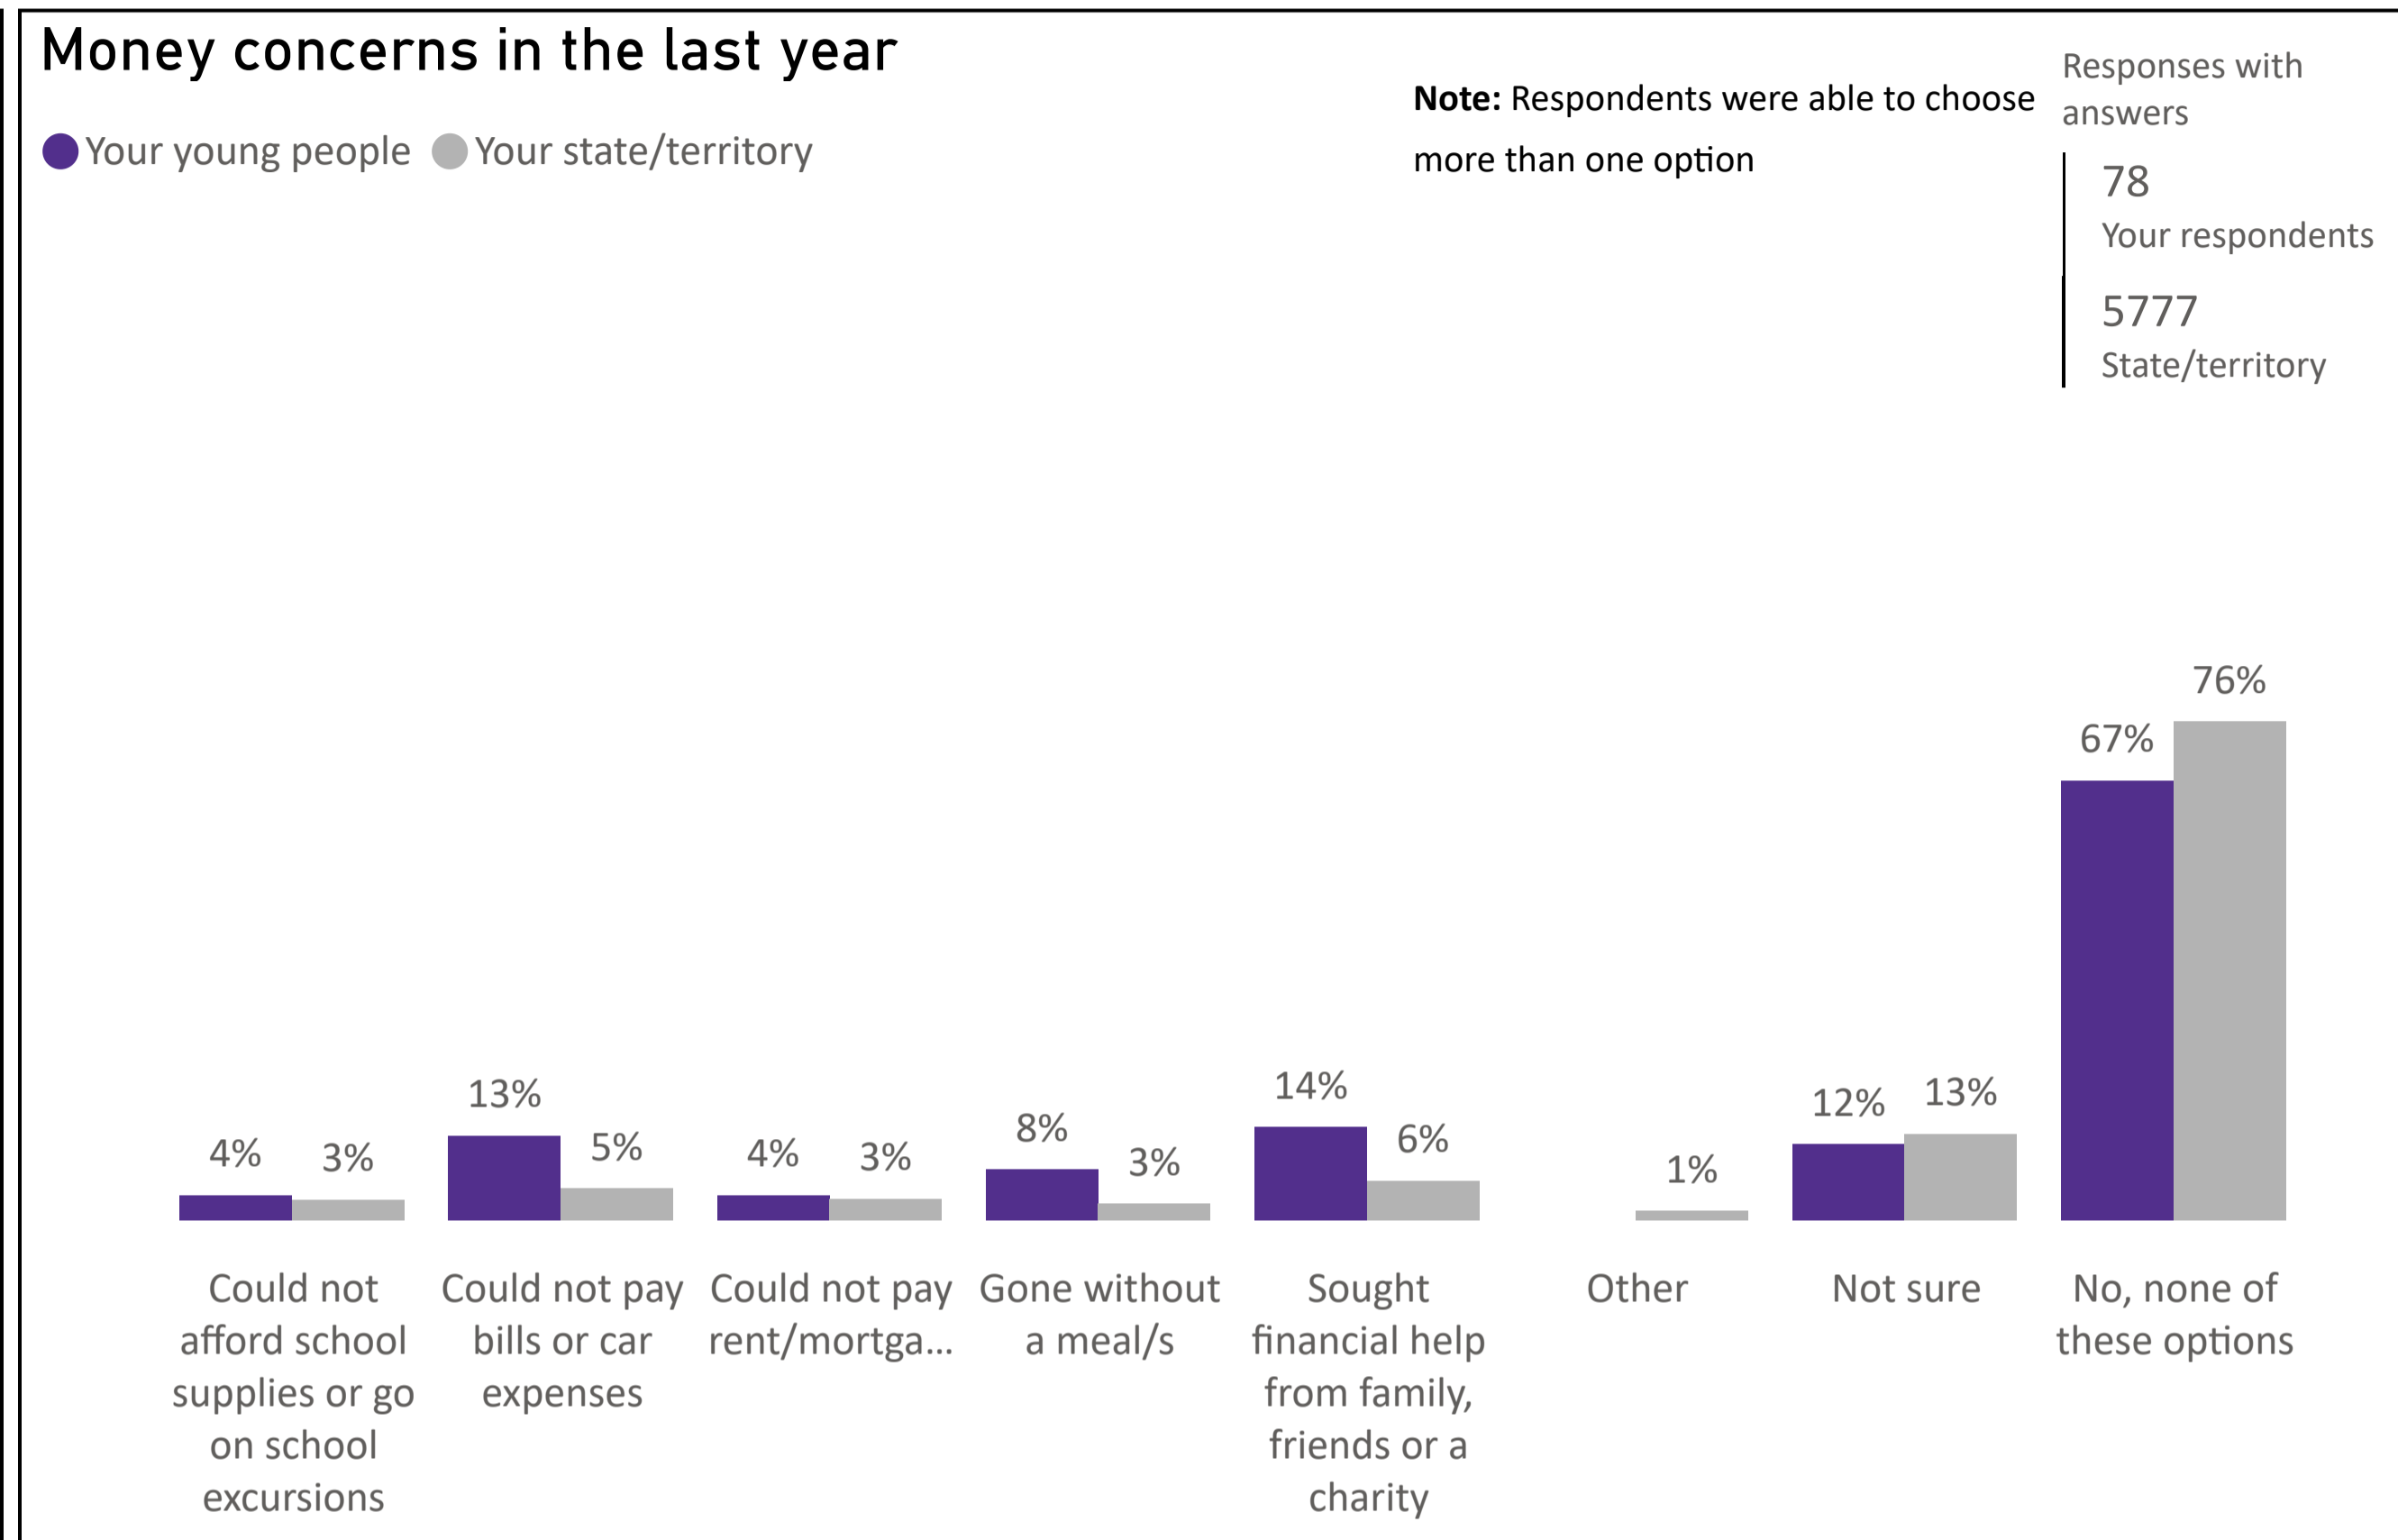

Feelings about community

Greater Shepparton (LGA)

Greater Shepparton (LGA)

Greater Shepparton (LGA)

Greater Shepparton (LGA)

Thank you to the 19,501 young people who took part in the 2023 Youth Survey!

[Read the 2023 Youth Survey national and states reports here:](https://www.missionaustralia.com.au/publications/youth-survey)

<https://www.missionaustralia.com.au/publications/youth-survey>

Please help us to ensure participation for the *Youth Survey 2024*!

We are now preparing for the *Youth Survey 2024*! If you are a young person, school, community organisation or group and are interested in being involved in the *Youth Survey 2024*, please register your interest by filling in the Expression of Interest form, available here: