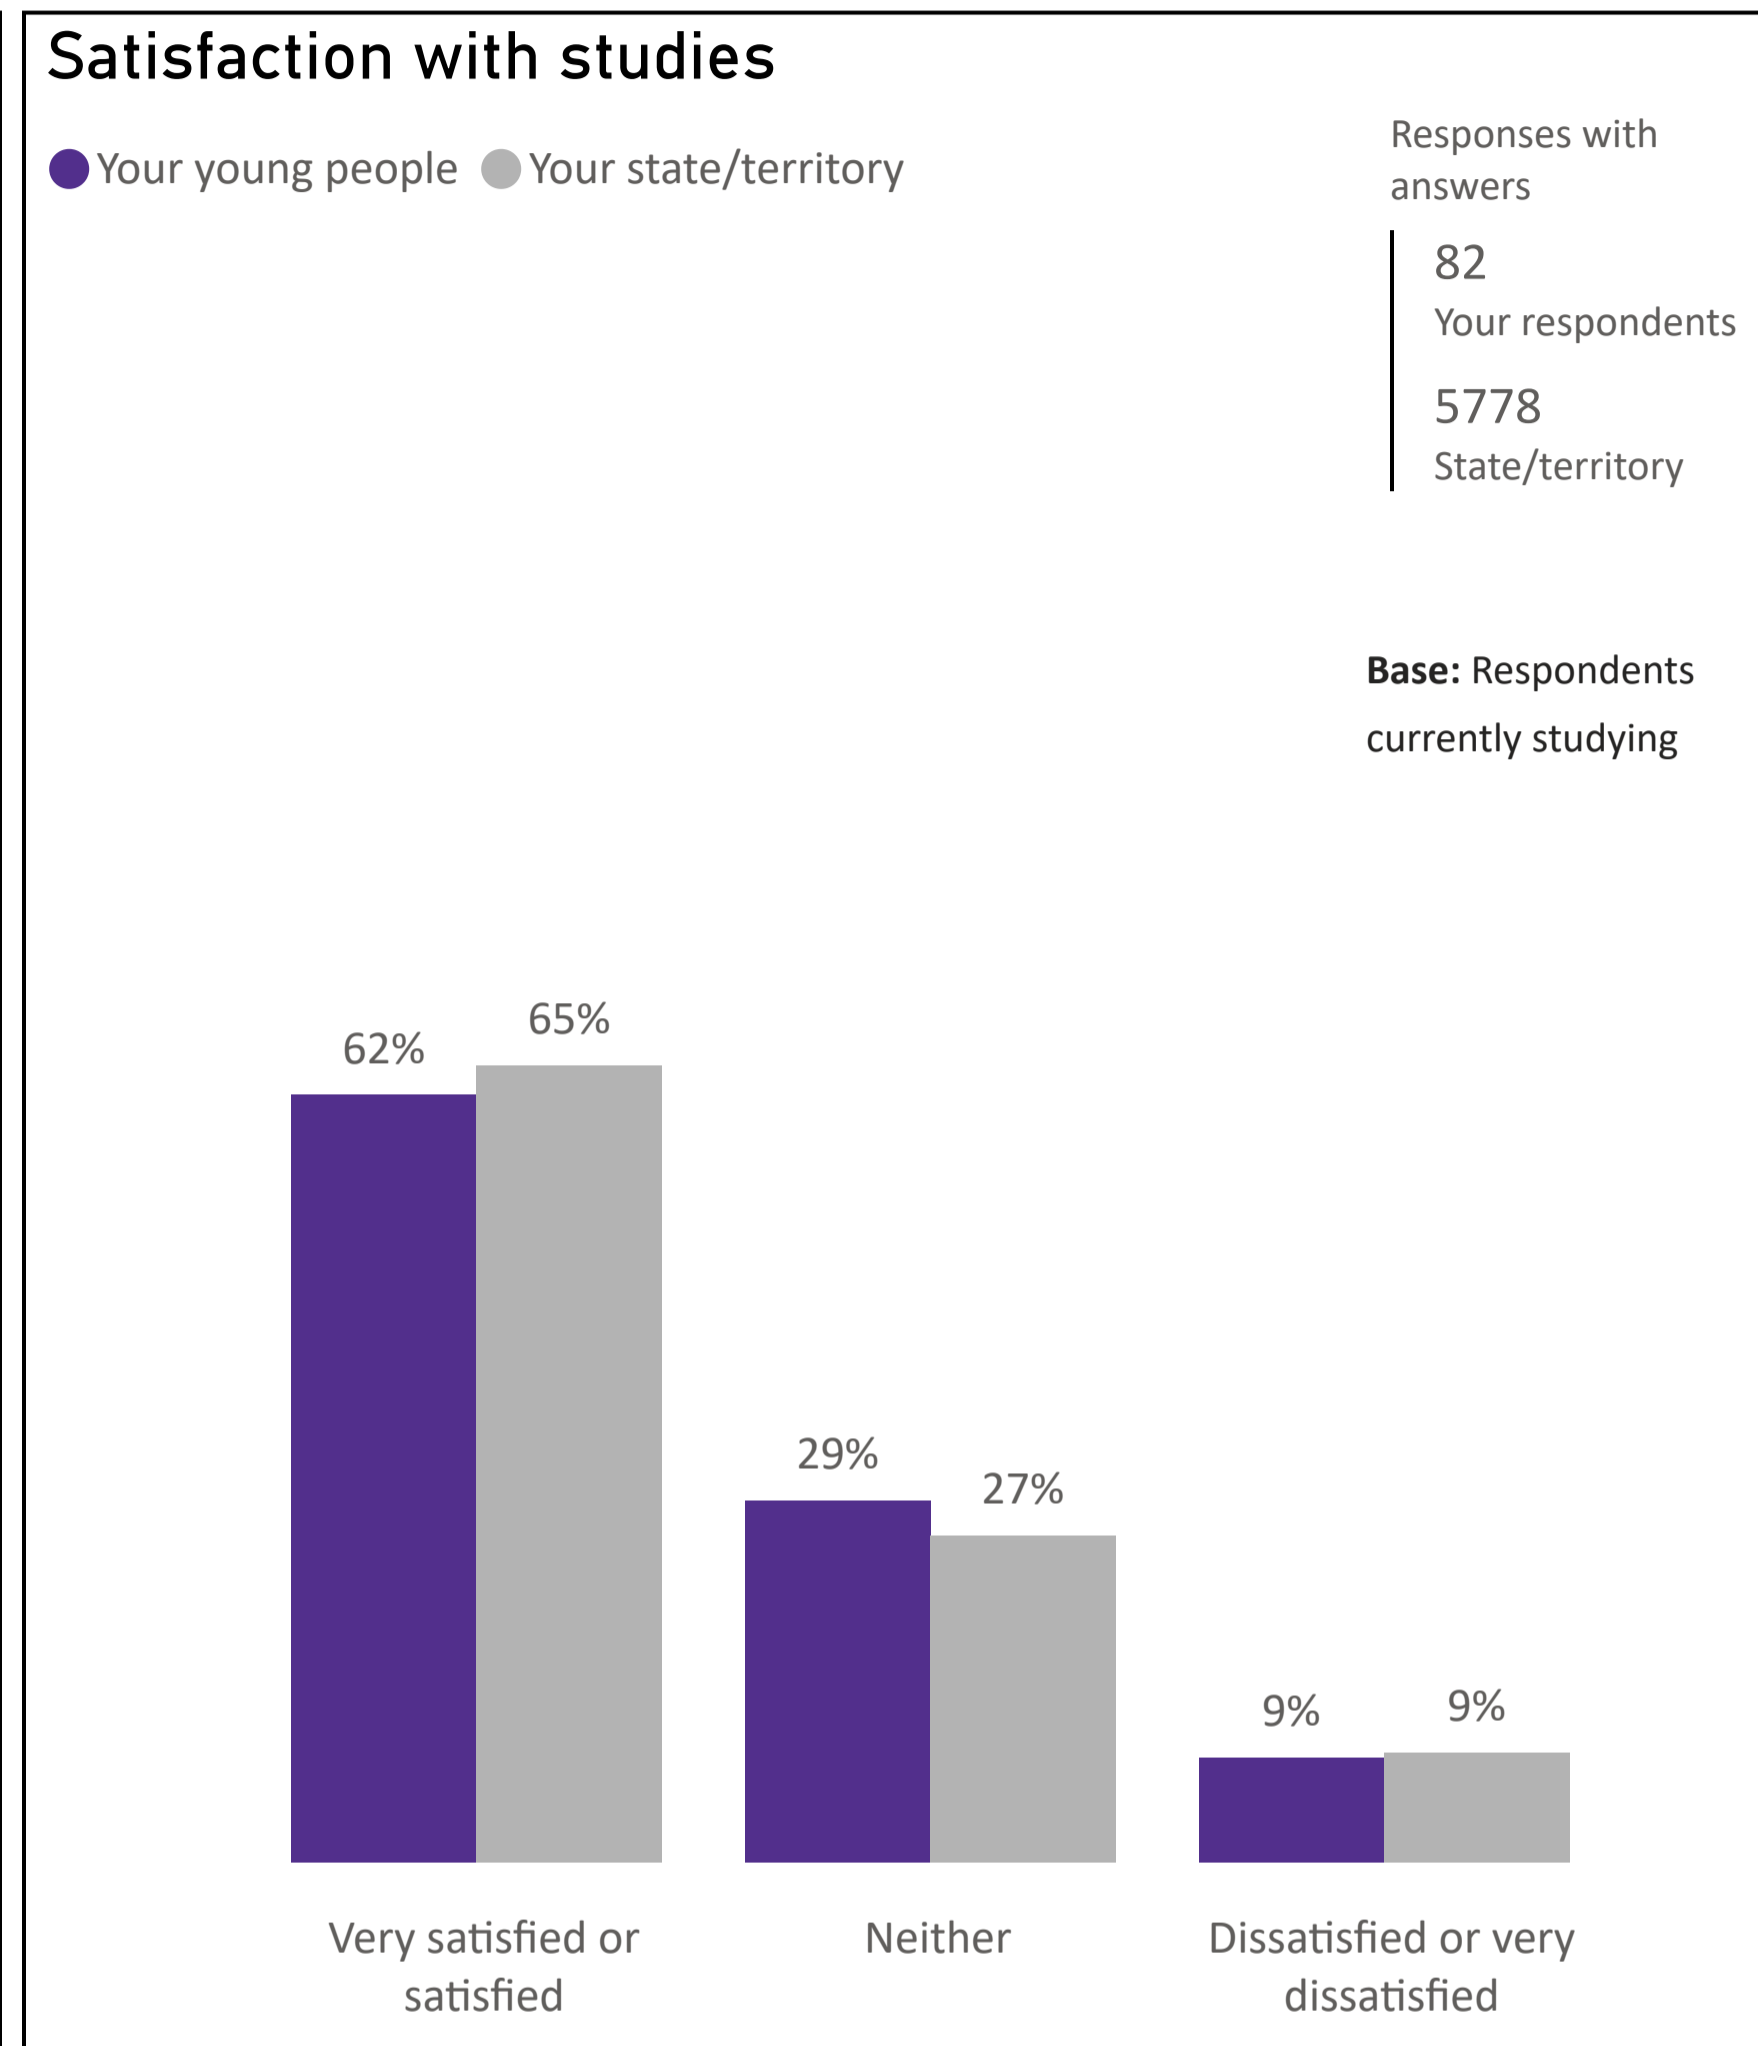

Greater Shepparton (LGA)