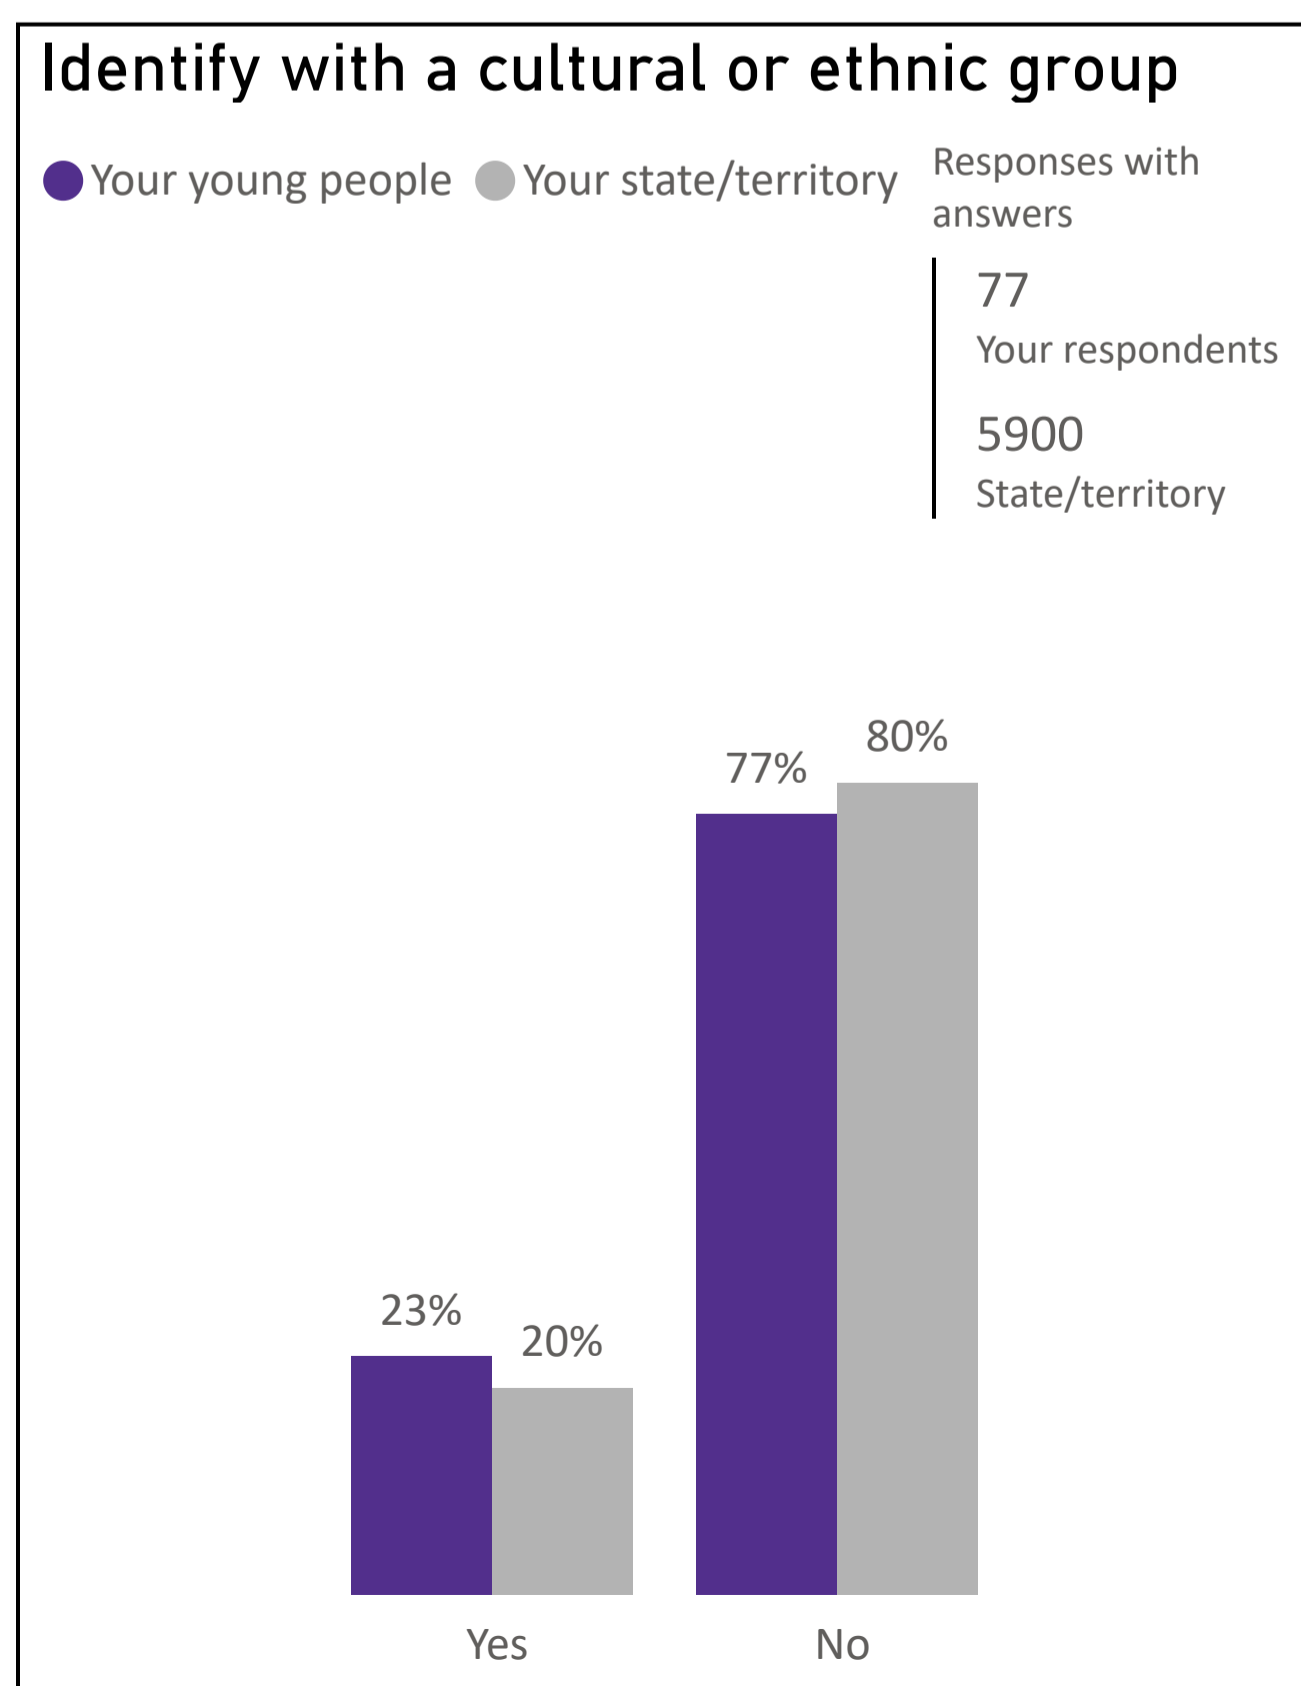

Greater Shepparton (LGA)