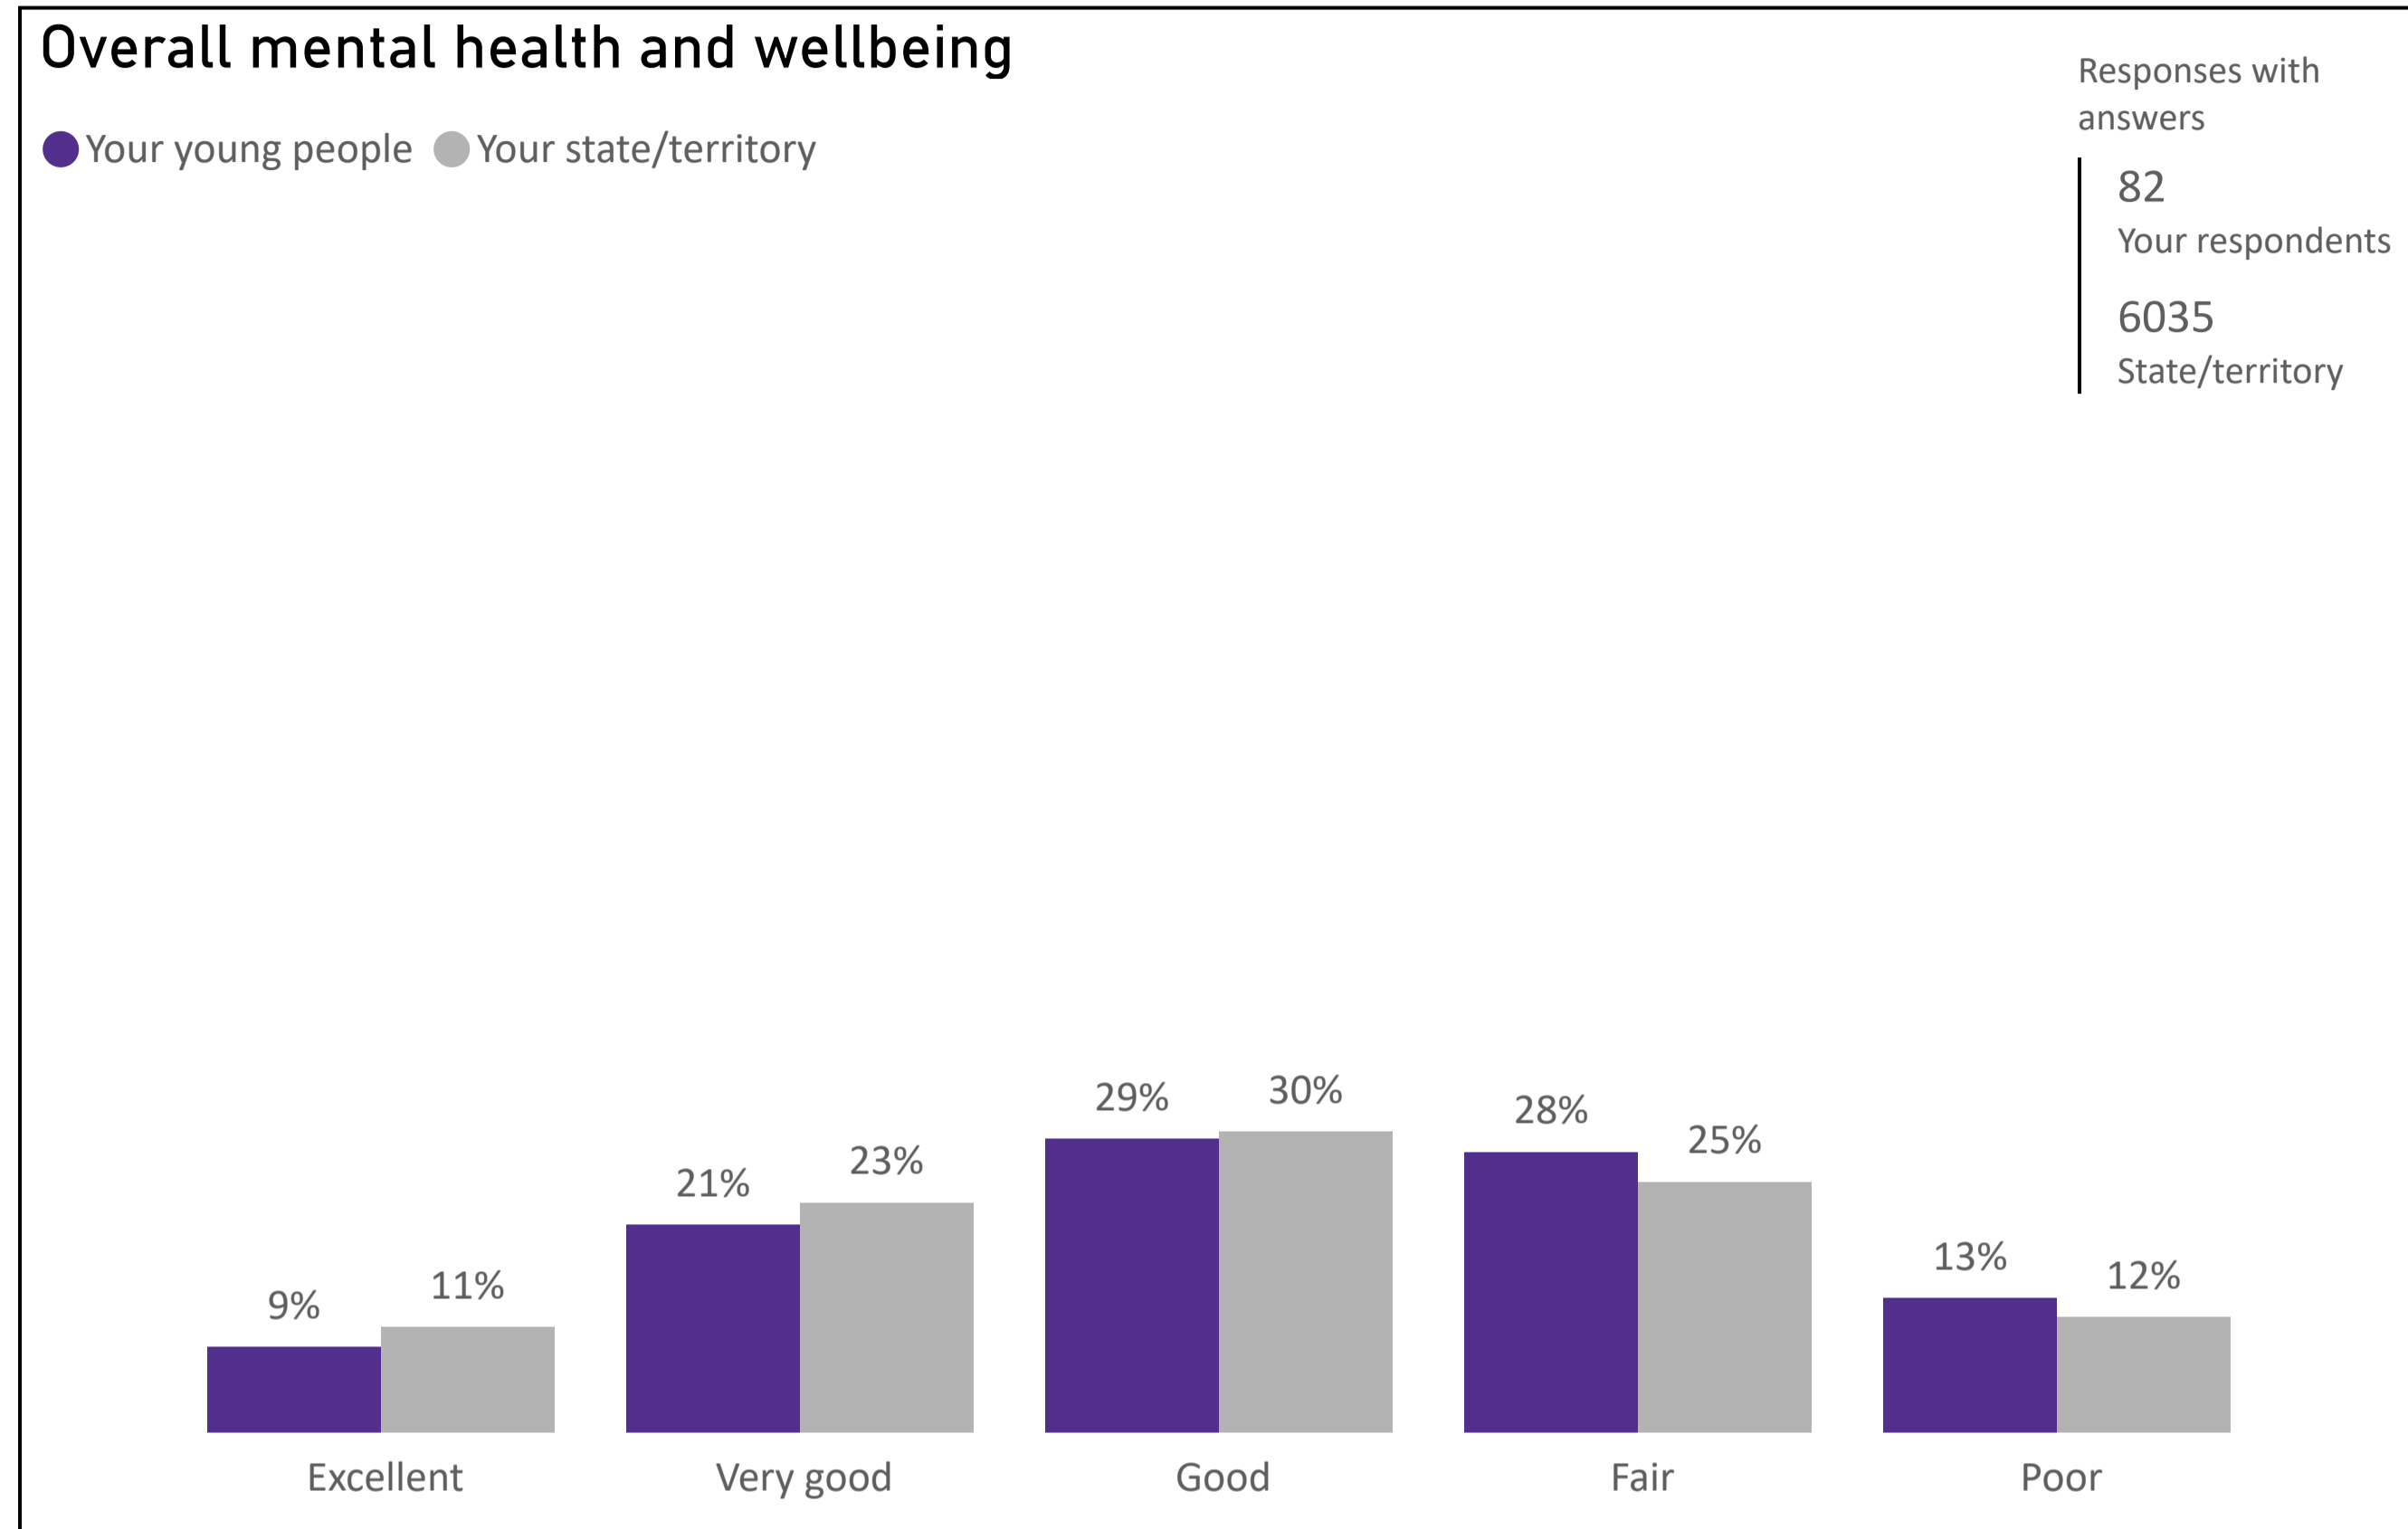

Greater Shepparton (LGA)