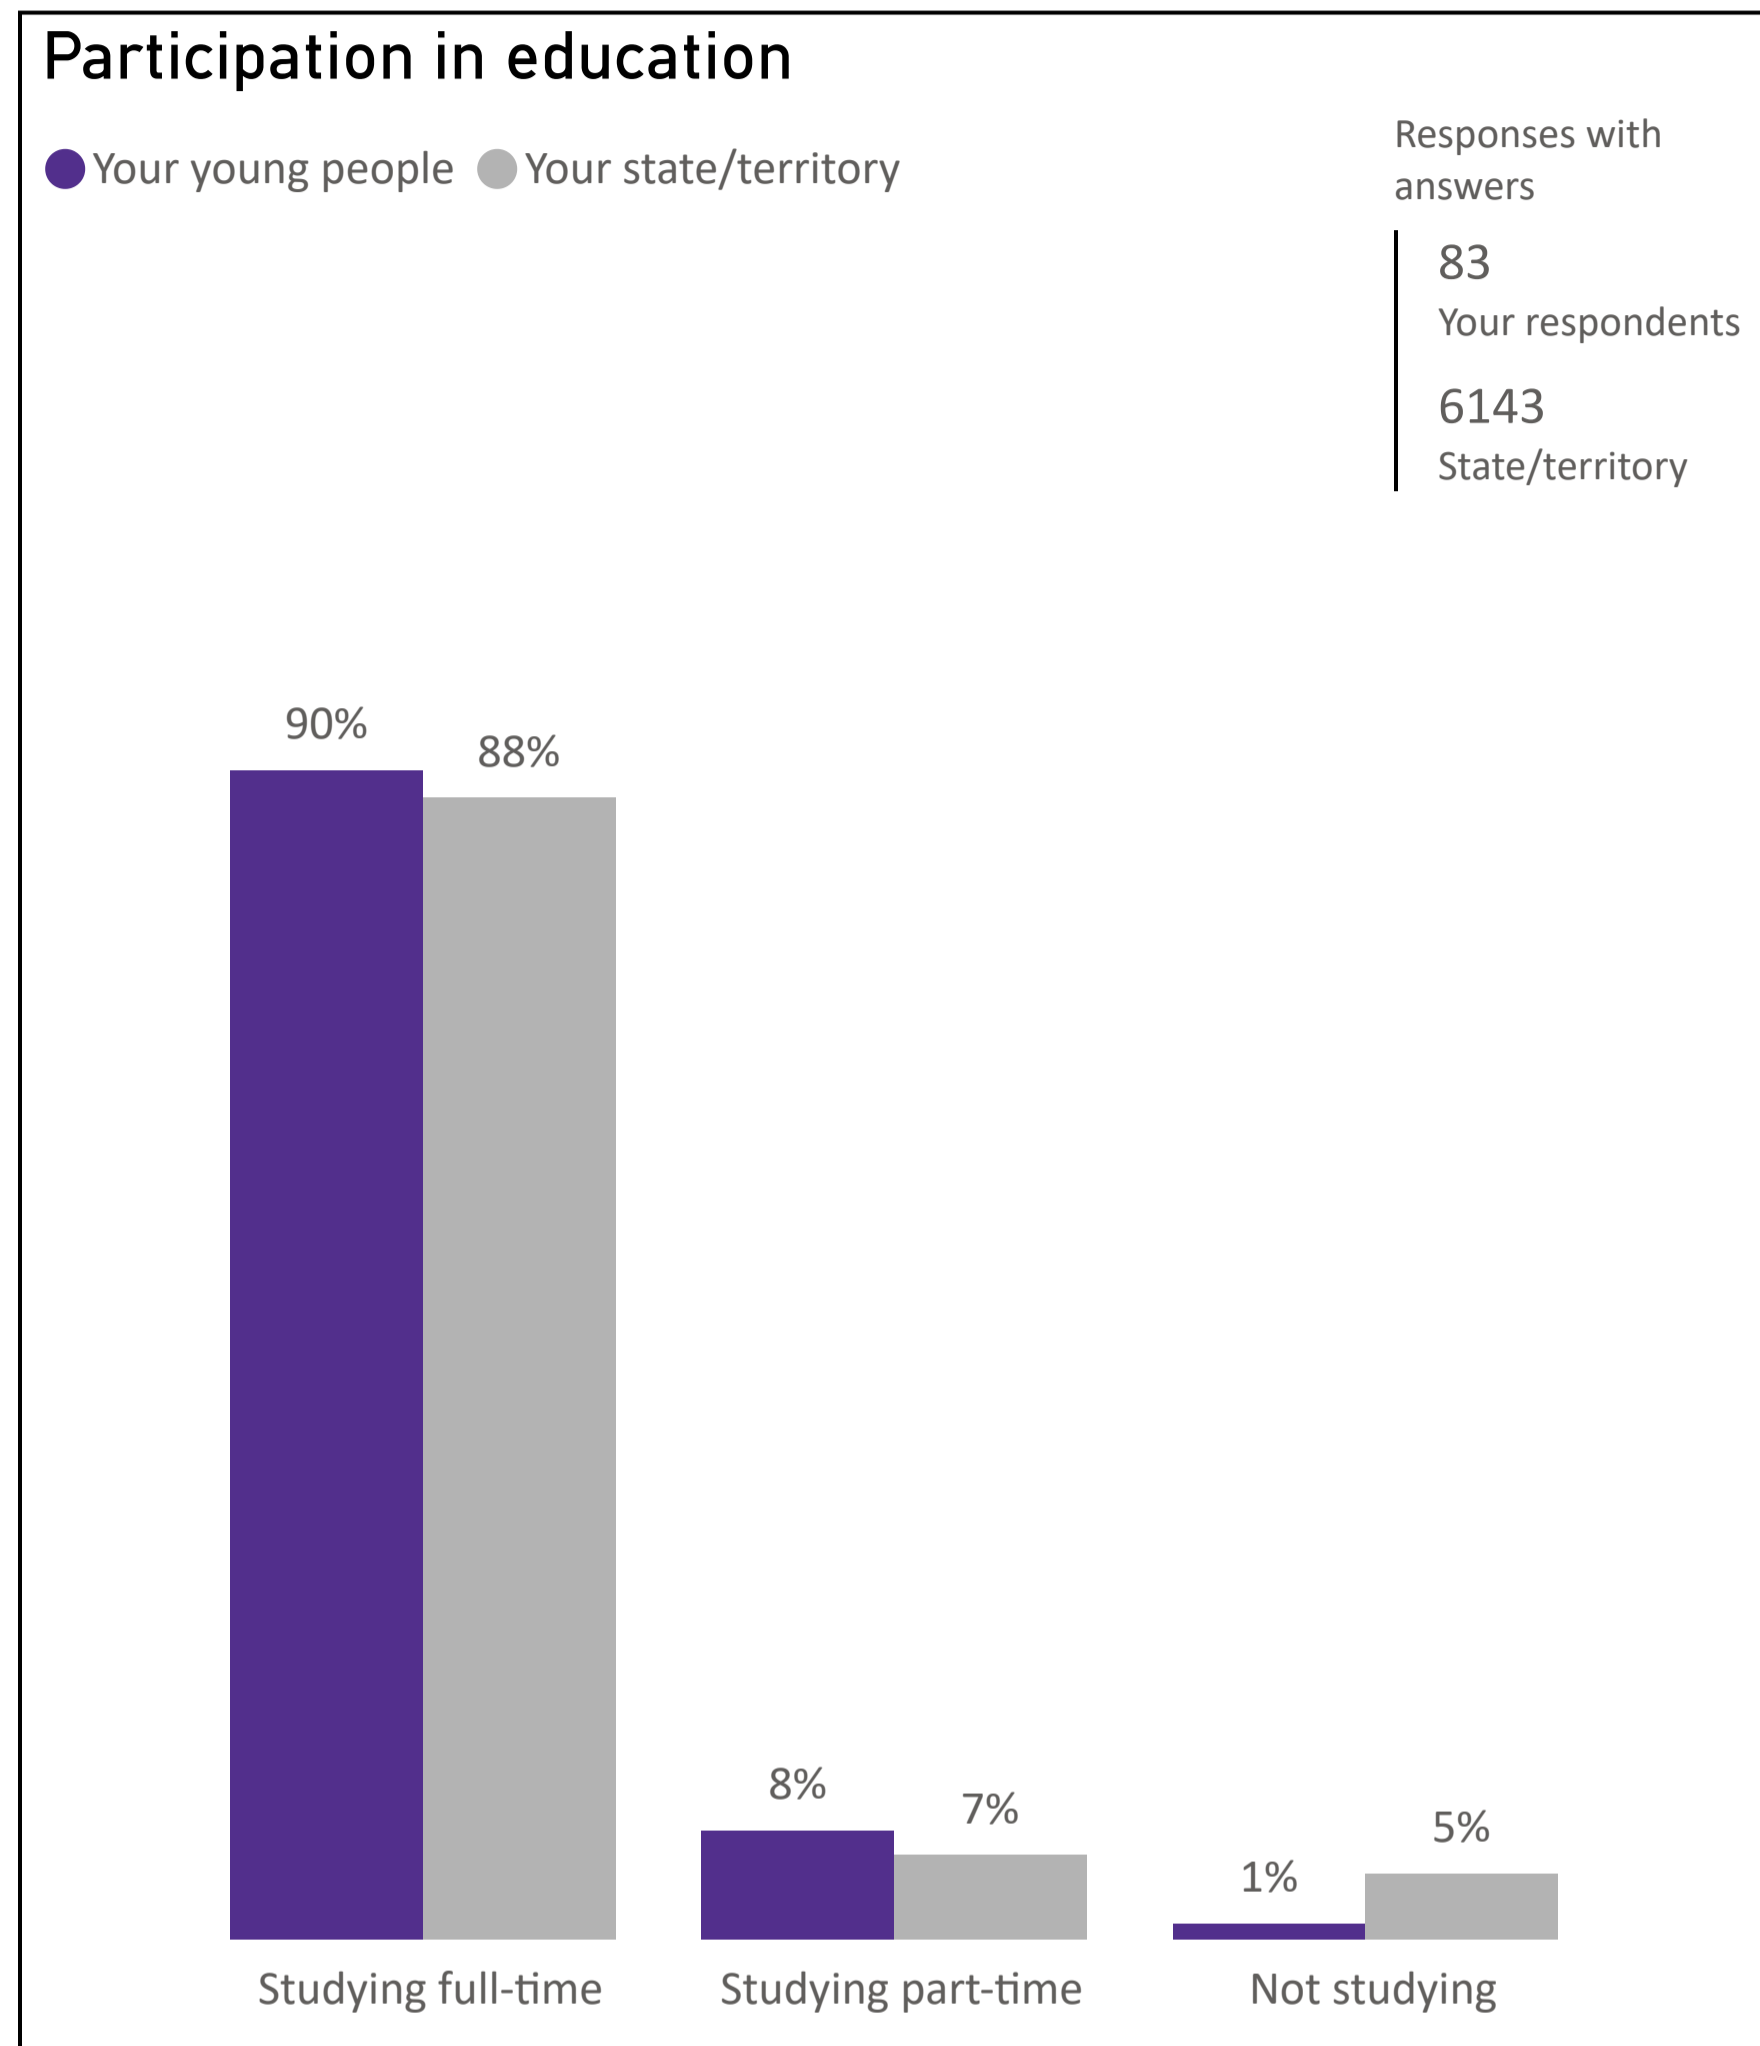

Greater Shepparton (LGA)