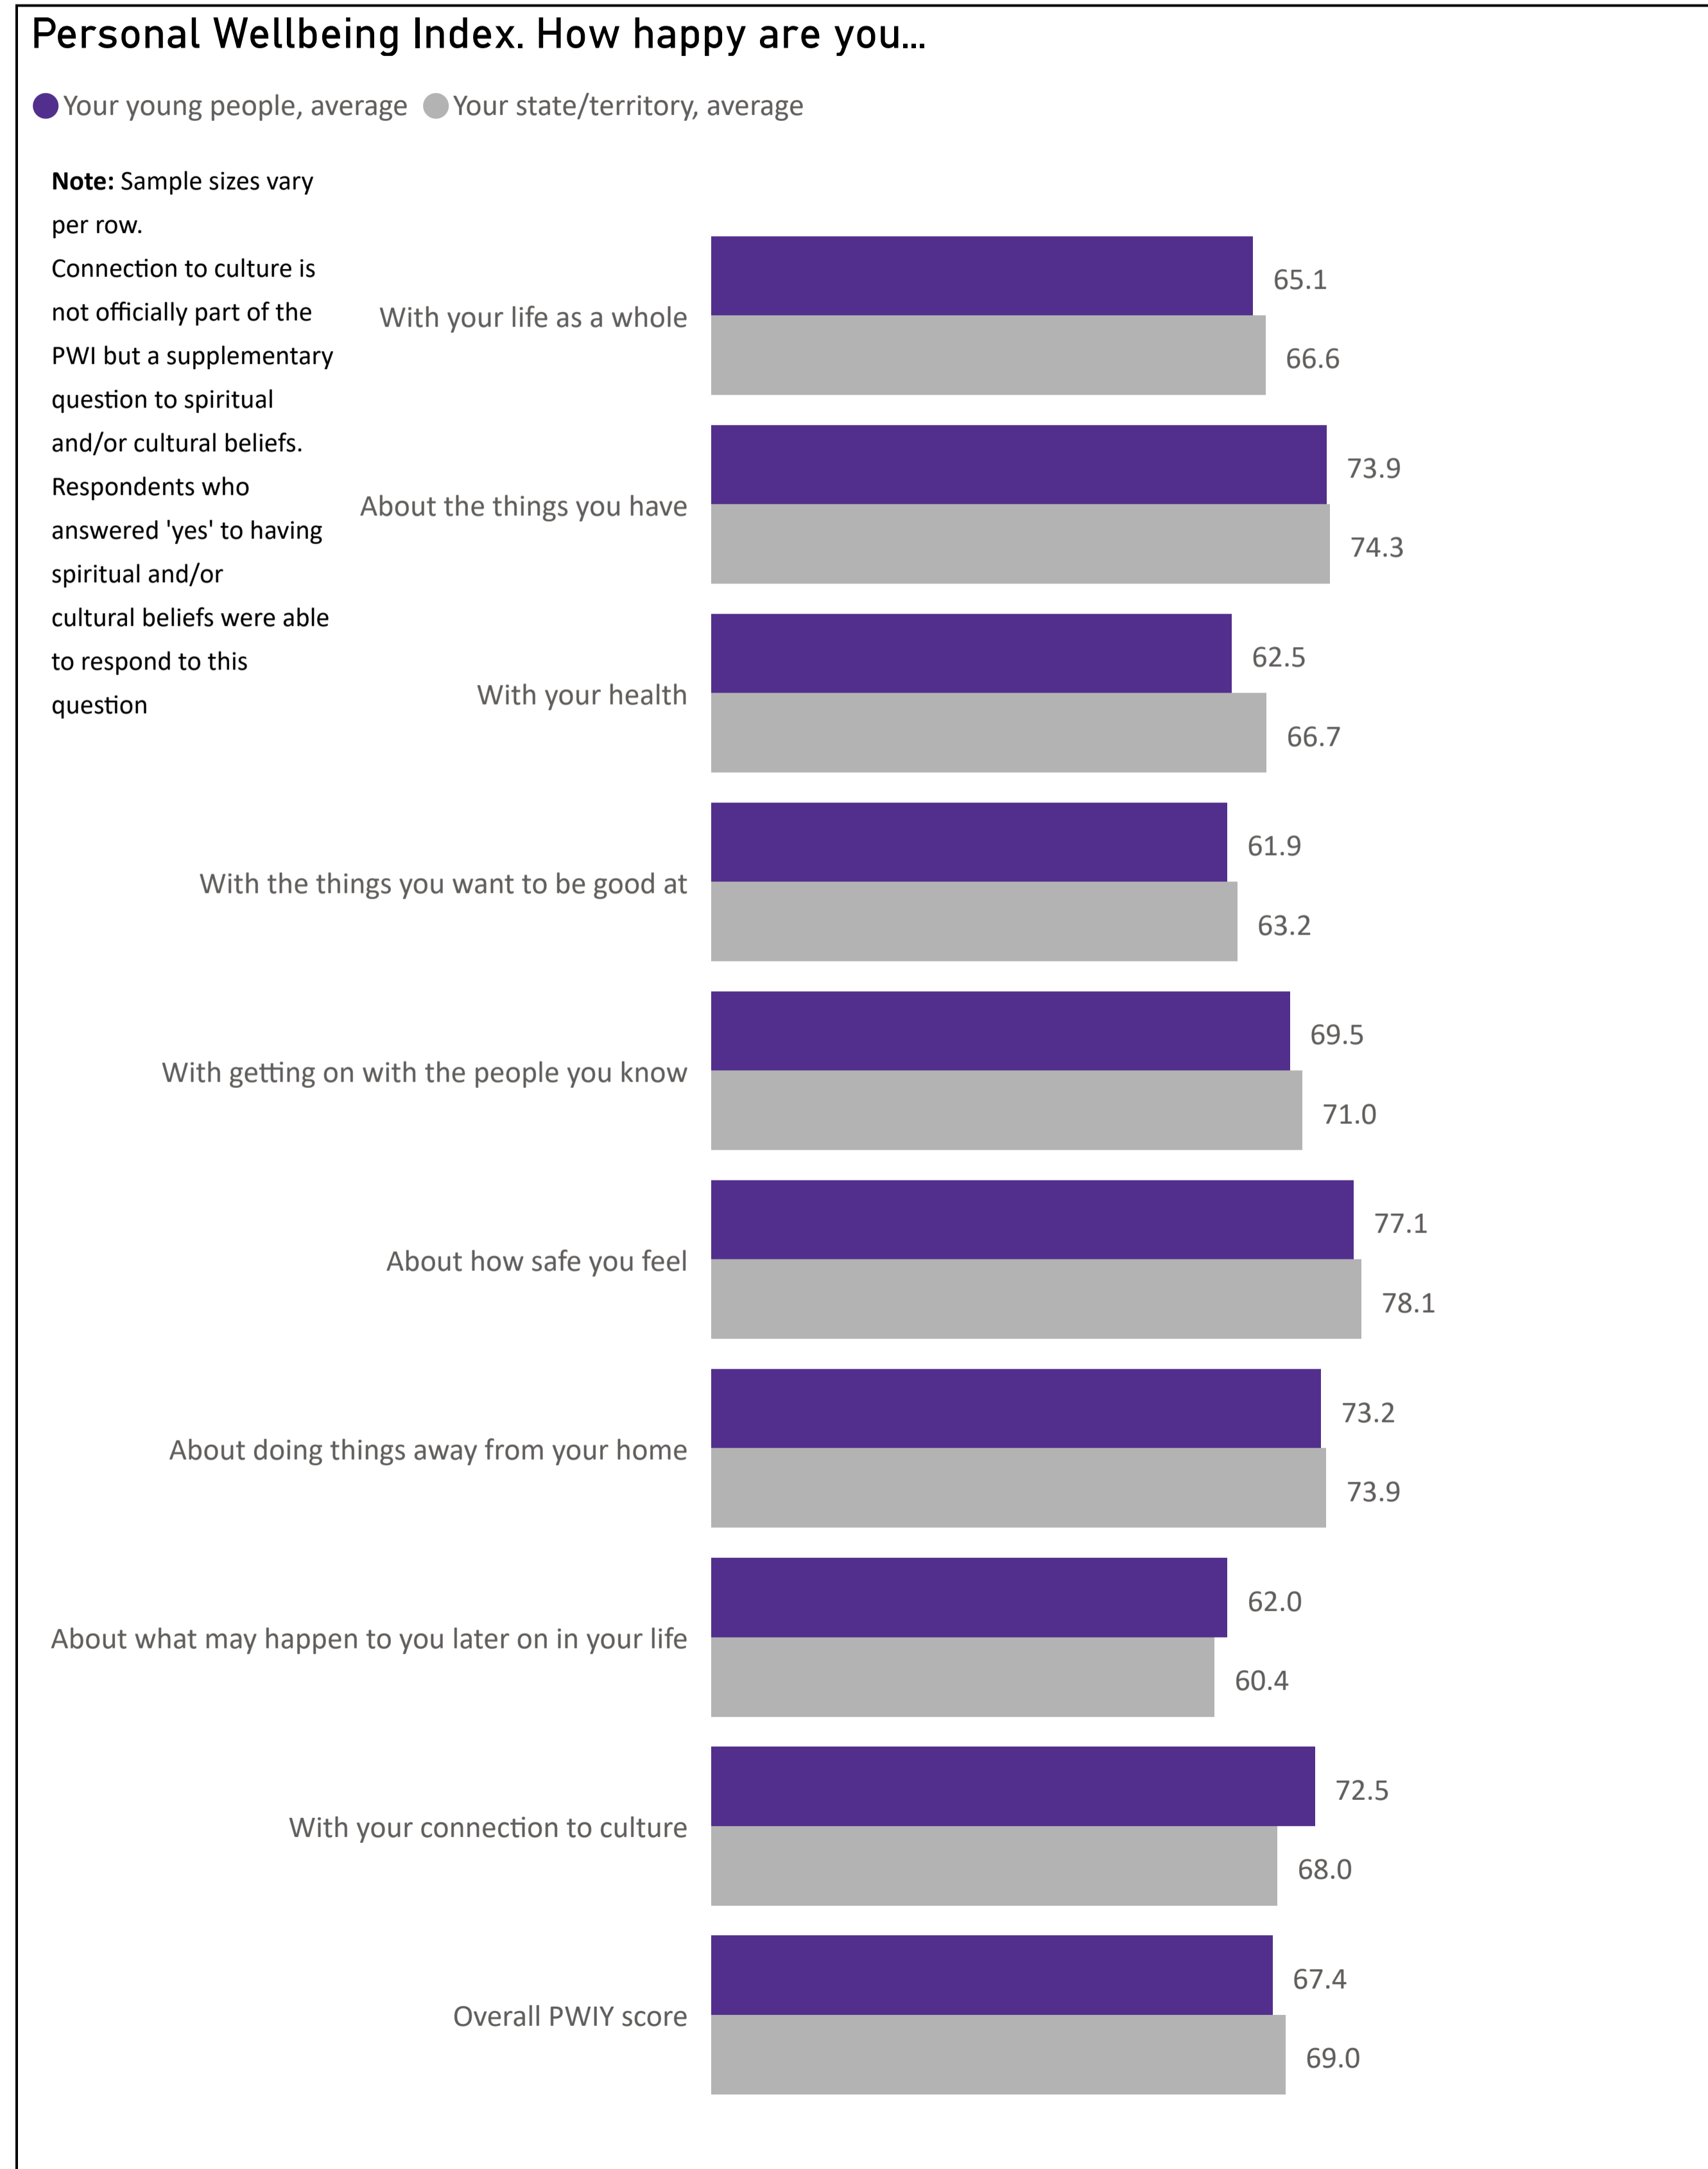

Greater Shepparton (LGA)