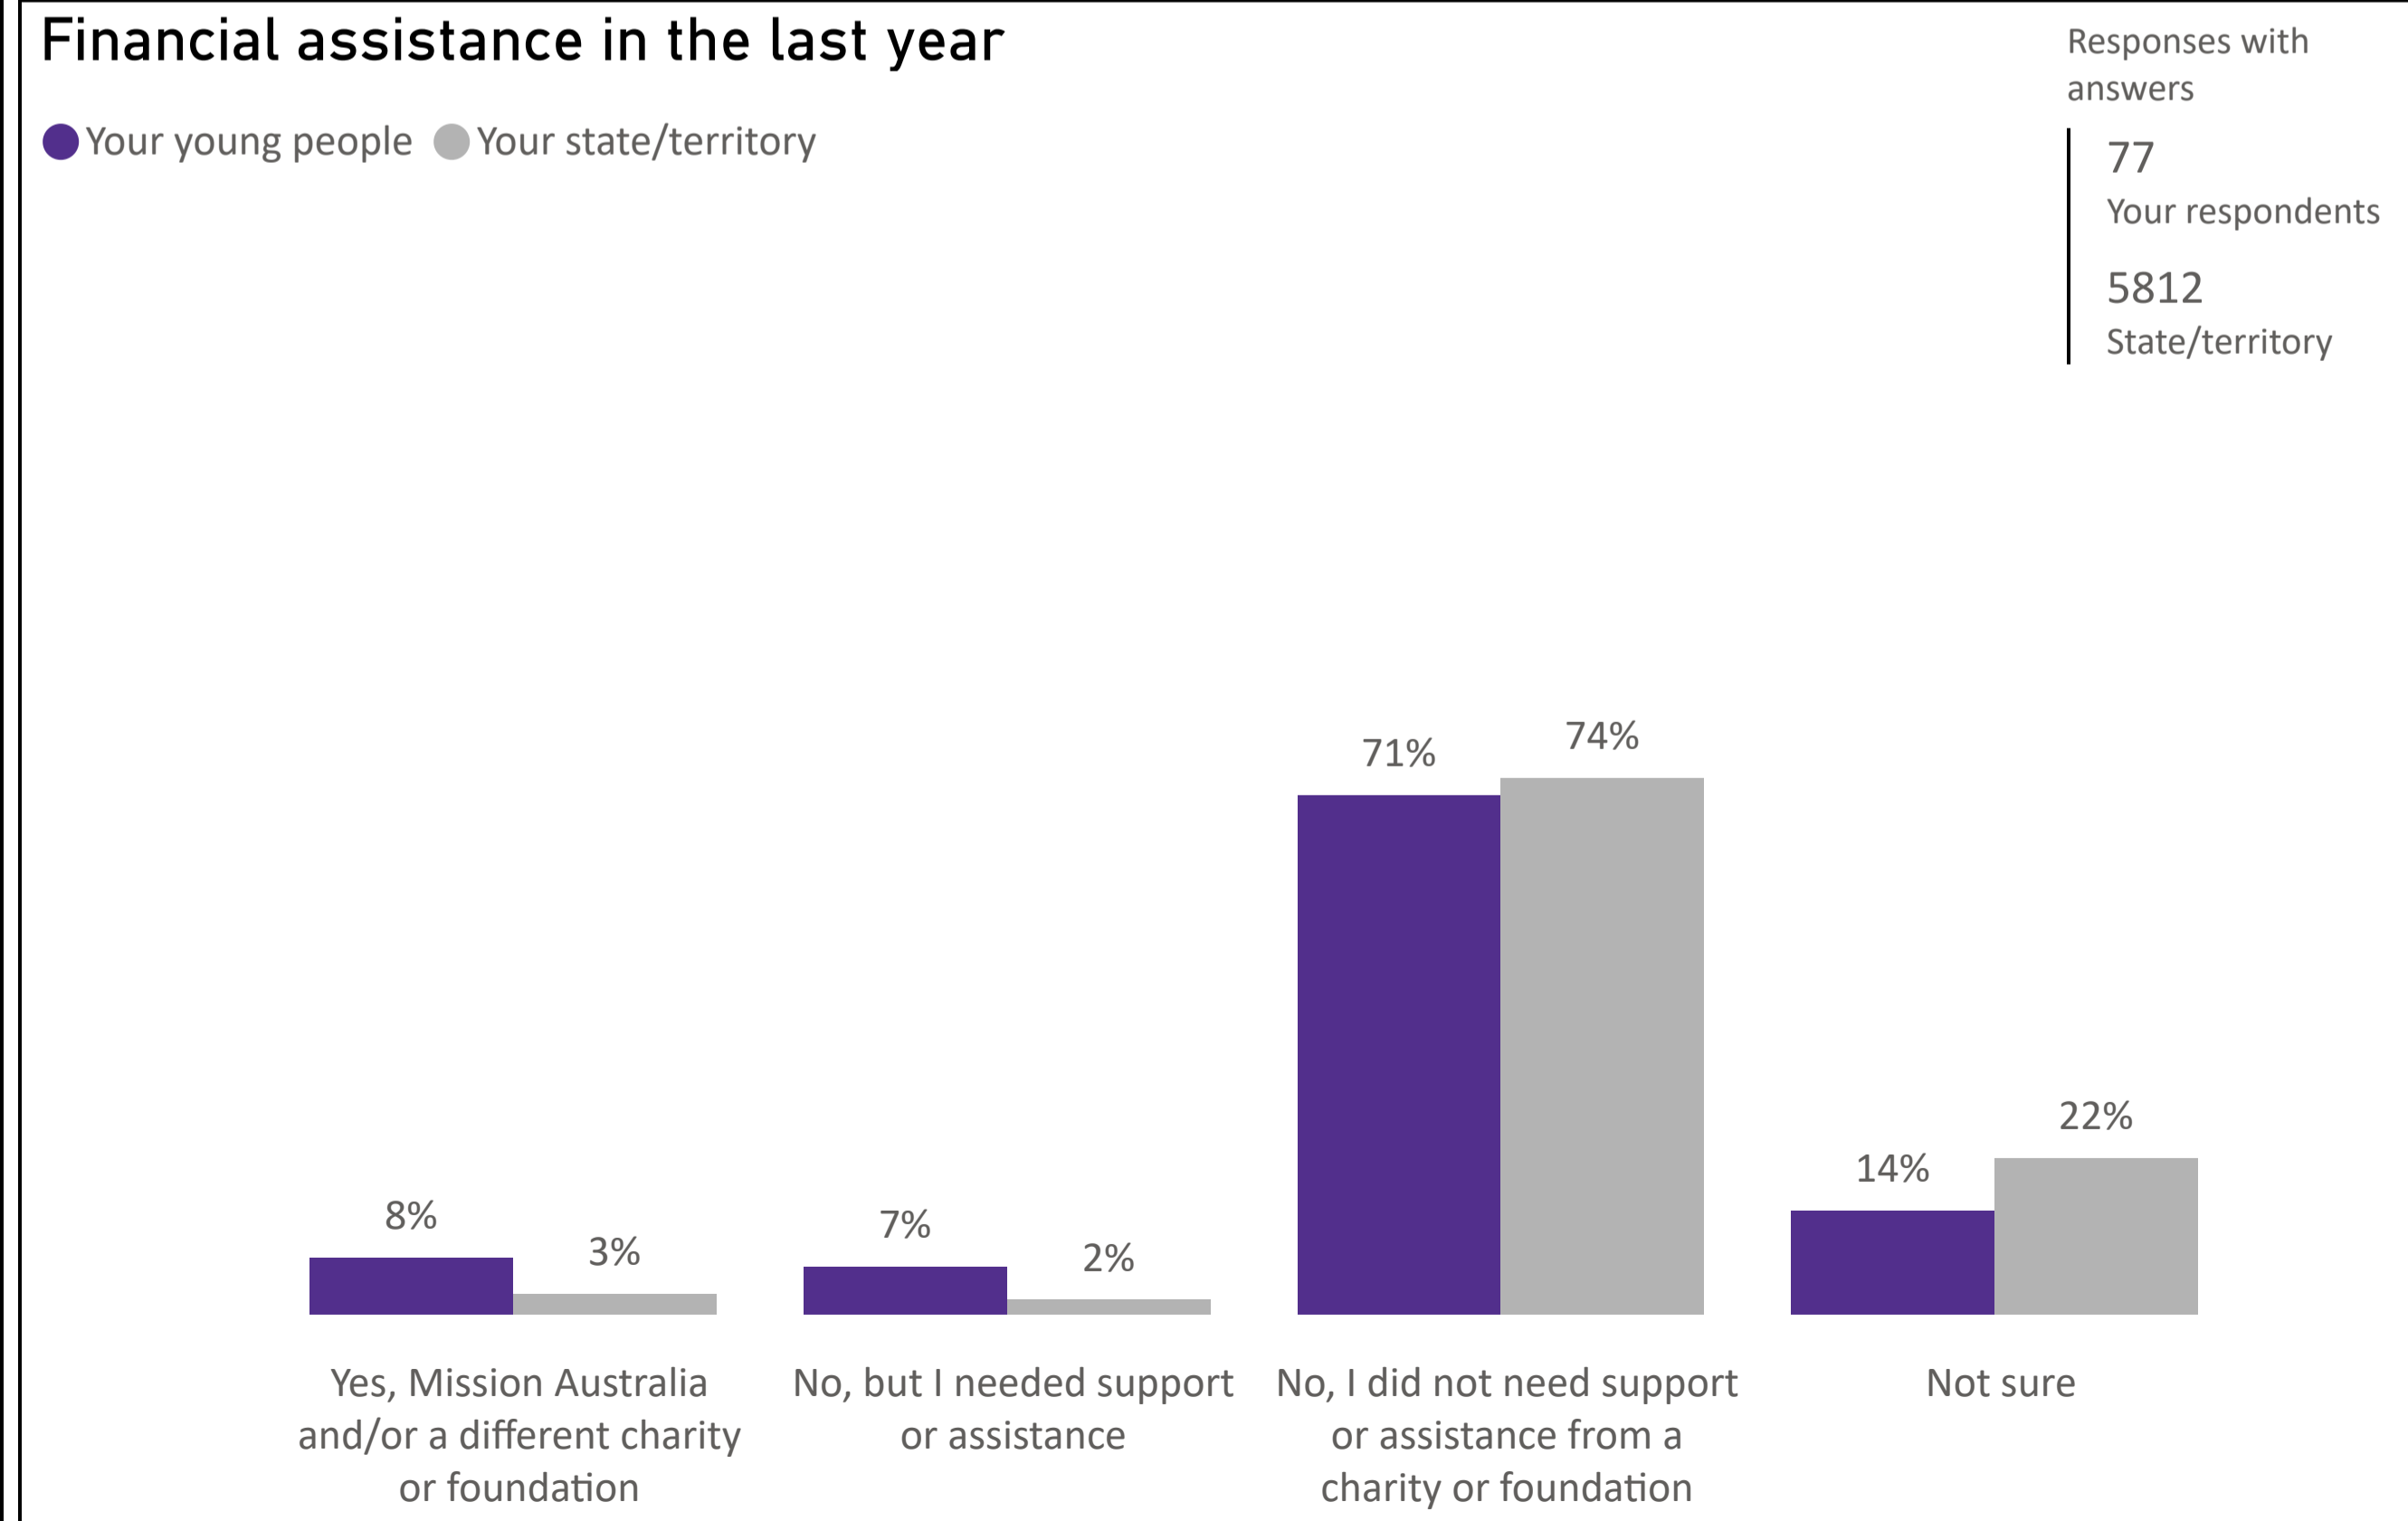

Feelings about community

Greater Shepparton (LGA)

Greater Shepparton (LGA)

Greater Shepparton (LGA)

Greater Shepparton (LGA)

Thank you to the 19,501 young people who took part in the 2023 Youth Survey!

[Read the 2023 Youth Survey national and states reports here:](https://www.missionaustralia.com.au/publications/youth-survey)

<https://www.missionaustralia.com.au/publications/youth-survey>

Please help us to ensure participation for the *Youth Survey 2024*!

We are now preparing for the *Youth Survey 2024*! If you are a young person, school, community organisation or group and are interested in being involved in the *Youth Survey 2024*, please register your interest by filling in the Expression of Interest form, available here: