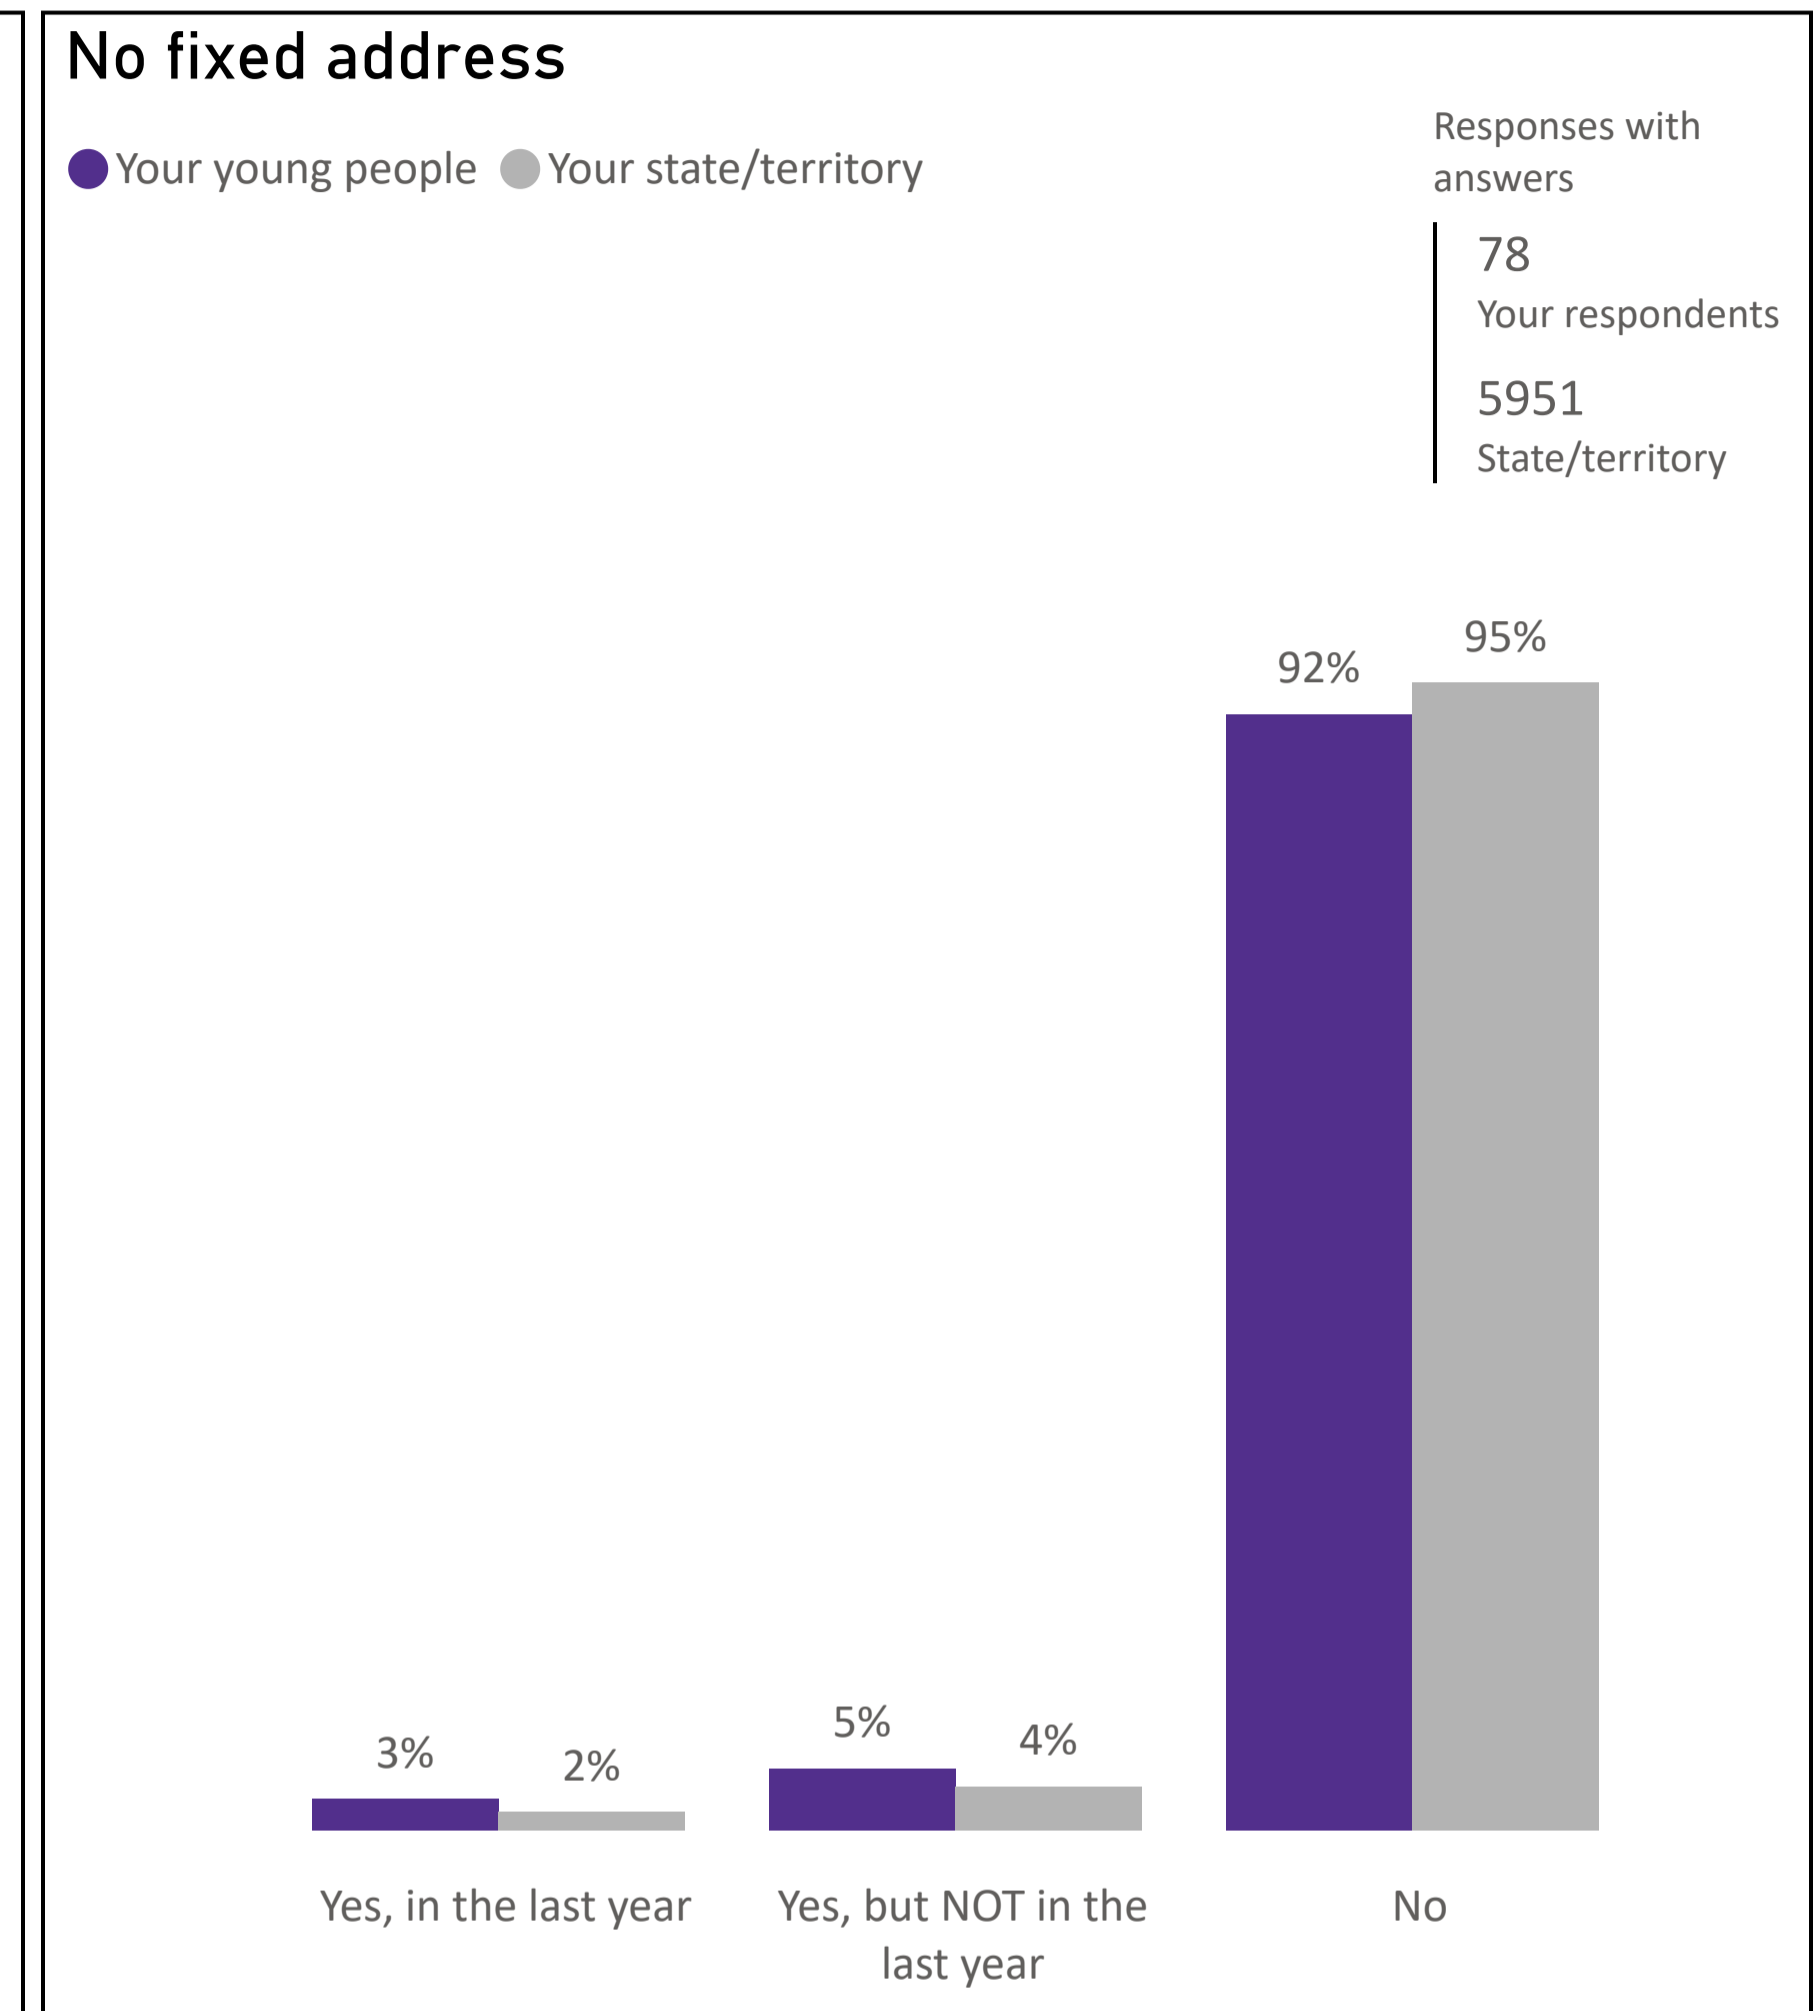

YOUTH SURVEY 2023

Greater Shepparton (LGA)

Background

Now in its 22nd year, the Mission Australia Youth Survey continues to be the biggest annual survey of its kind. A total of 19,501 young people aged 15-19 years took part in the 2023 Youth Survey. This brief report provides an overview of responses for Greater Shepparton (LGA)

Barriers to achieving study/work goals

Greater Shepparton (LGA)

Greater Shepparton (LGA)

Greater Shepparton (LGA)

Greater Shepparton (LGA)

Sources of support for important issues

Family's ability to get along with one another

Feelings about community

Greater Shepparton (LGA)

Greater Shepparton (LGA)

Greater Shepparton (LGA)

Greater Shepparton (LGA)

Thank you to the 19,501 young people who took part in the 2023 Youth Survey!

[Read the 2023 Youth Survey national and states reports here:](https://www.missionaustralia.com.au/publications/youth-survey)

<https://www.missionaustralia.com.au/publications/youth-survey>

Please help us to ensure participation for the *Youth Survey 2024*!

We are now preparing for the *Youth Survey 2024*! If you are a young person, school, community organisation or group and are interested in being involved in the *Youth Survey 2024*, please register your interest by filling in the Expression of Interest form, available here: