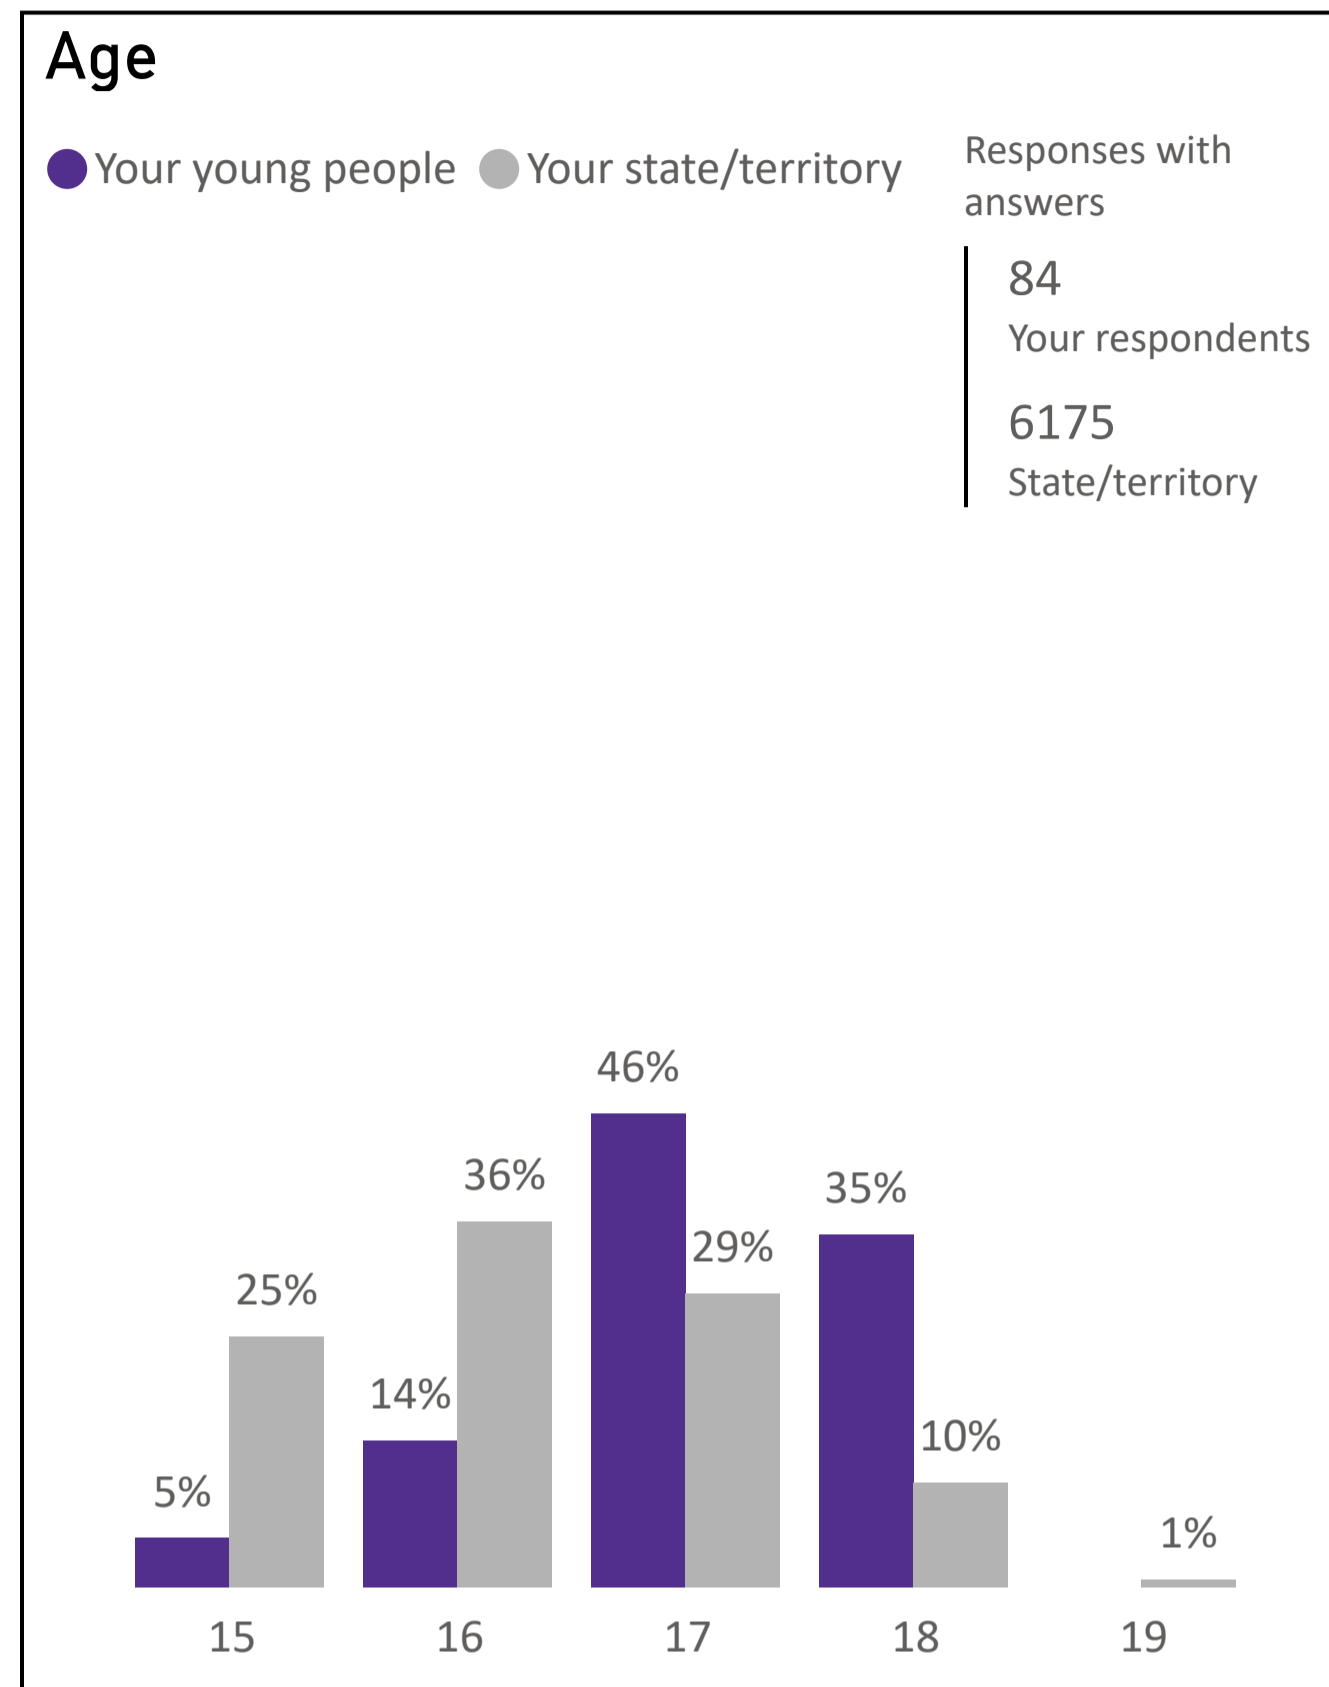

YOUTH SURVEY 2023

Greater Shepparton (LGA)

Background

Now in its 22nd year, the Mission Australia Youth Survey continues to be the biggest annual survey of its kind. A total of 19,501 young people aged 15-19 years took part in the 2023 Youth Survey. This brief report provides an overview of responses for Greater Shepparton (LGA)

Greater Shepparton (LGA)

Greater Shepparton (LGA)

Greater Shepparton (LGA)

Greater Shepparton (LGA)

Plans after leaving school

Confidence in achieving study/work goals after leaving school

Are there any barriers to achieving their study/work goals