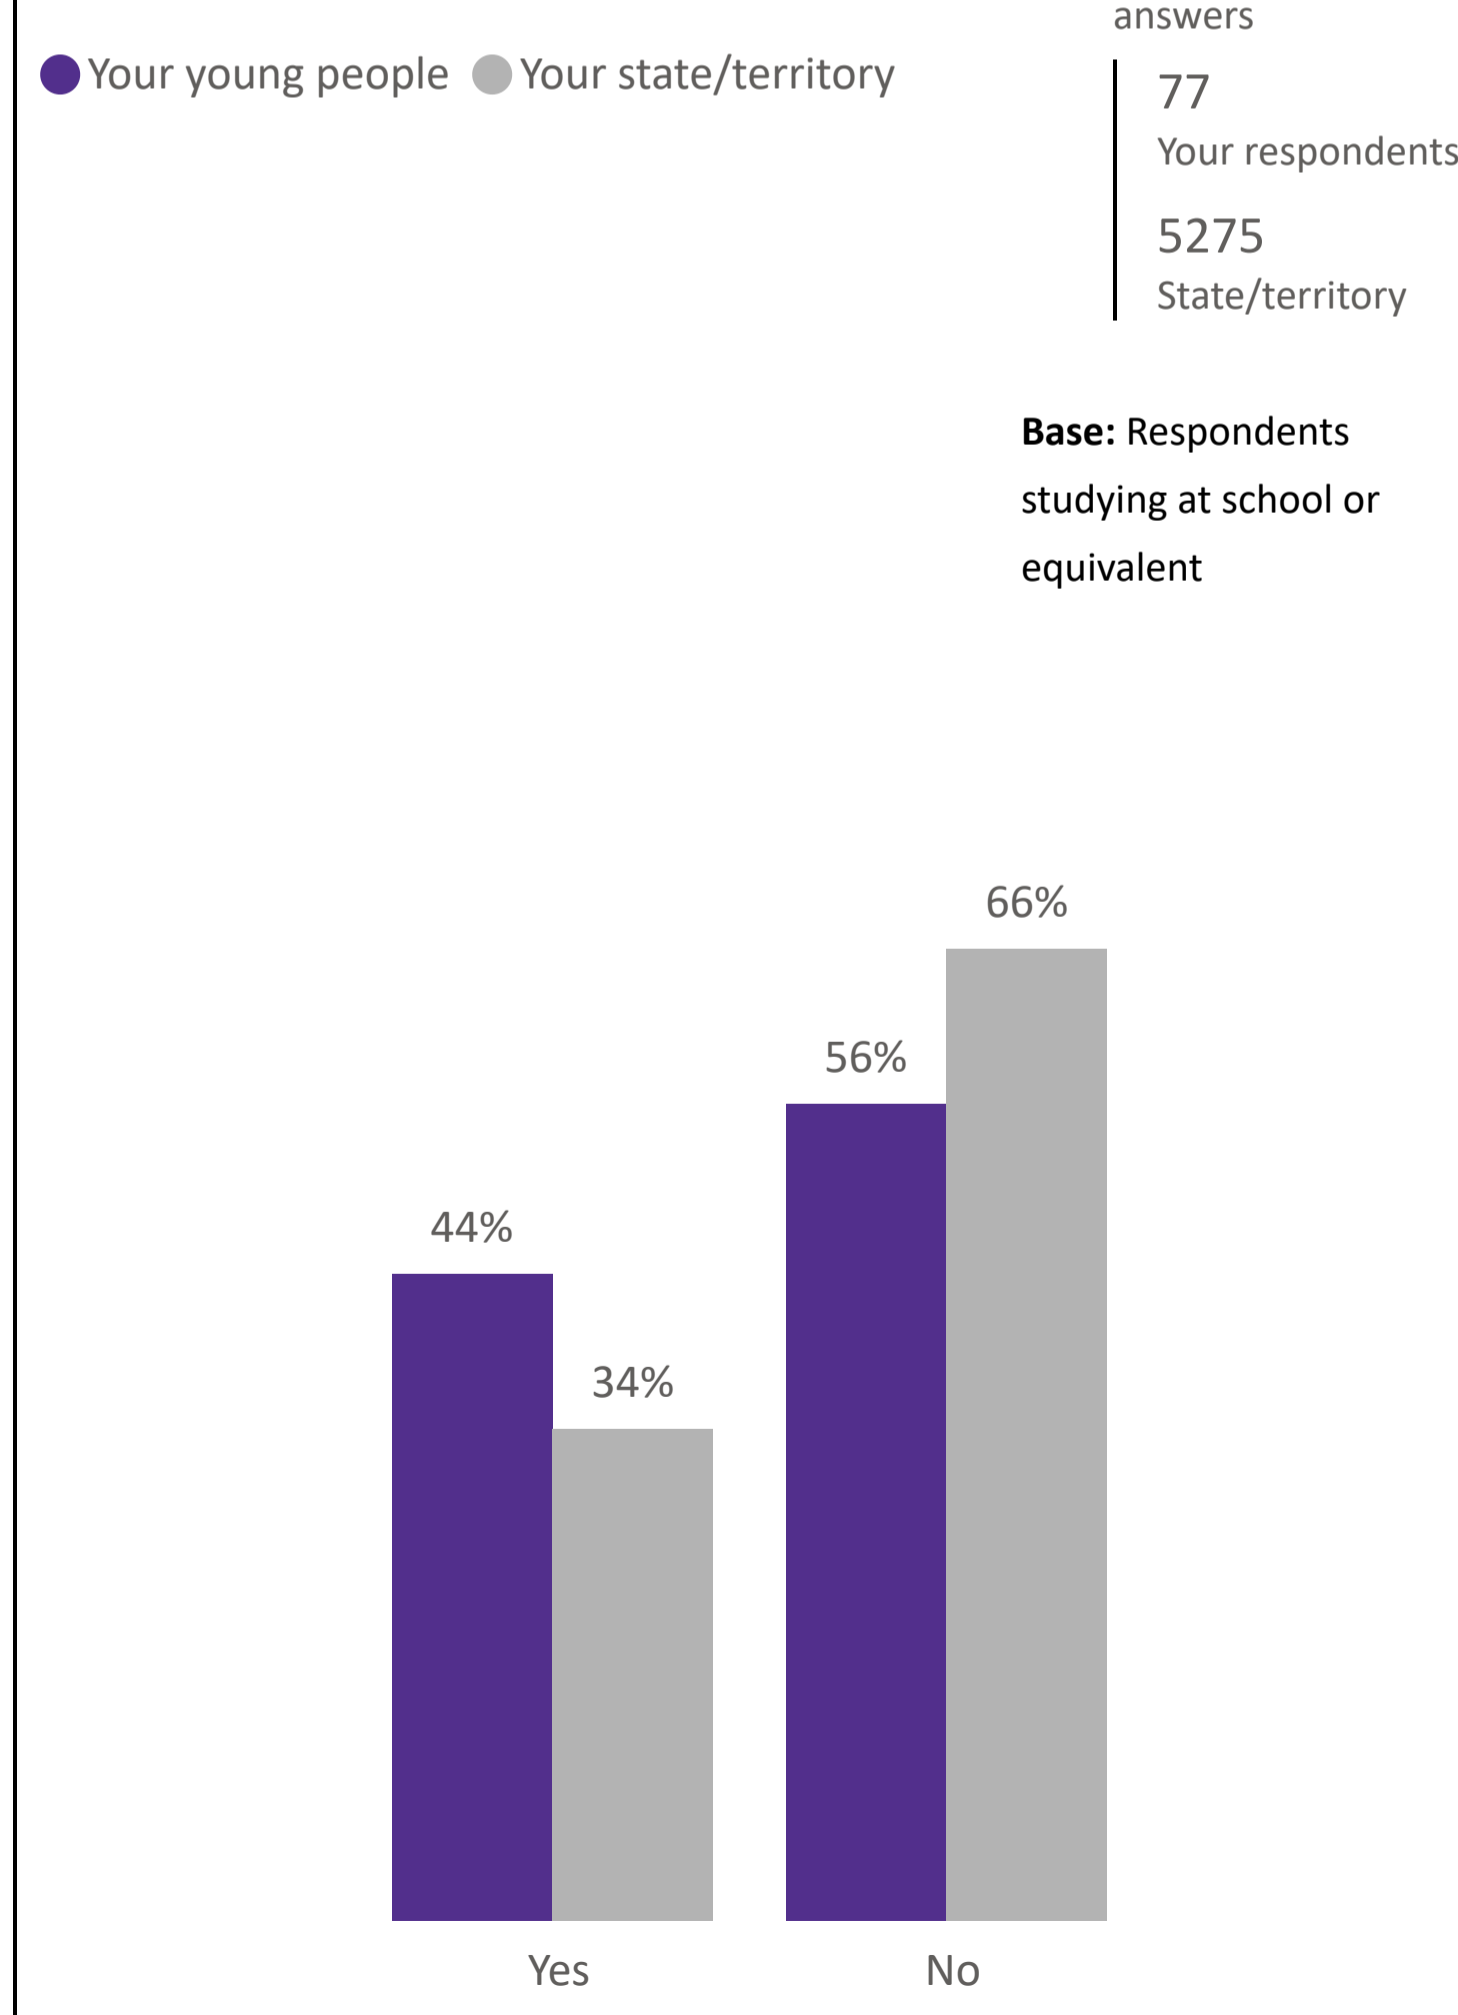

YOUTH SURVEY 2023

Greater Shepparton (LGA)

Background

Now in its 22nd year, the Mission Australia Youth Survey continues to be the biggest annual survey of its kind. A total of 19,501 young people aged 15-19 years took part in the 2023 Youth Survey. This brief report provides an overview of responses for Greater Shepparton (LGA)

Greater Shepparton (LGA)

Greater Shepparton (LGA)

Greater Shepparton (LGA)

Greater Shepparton (LGA)

Plans after leaving school

Confidence in achieving study/work goals after leaving school

Are there any barriers to achieving their study/work goals