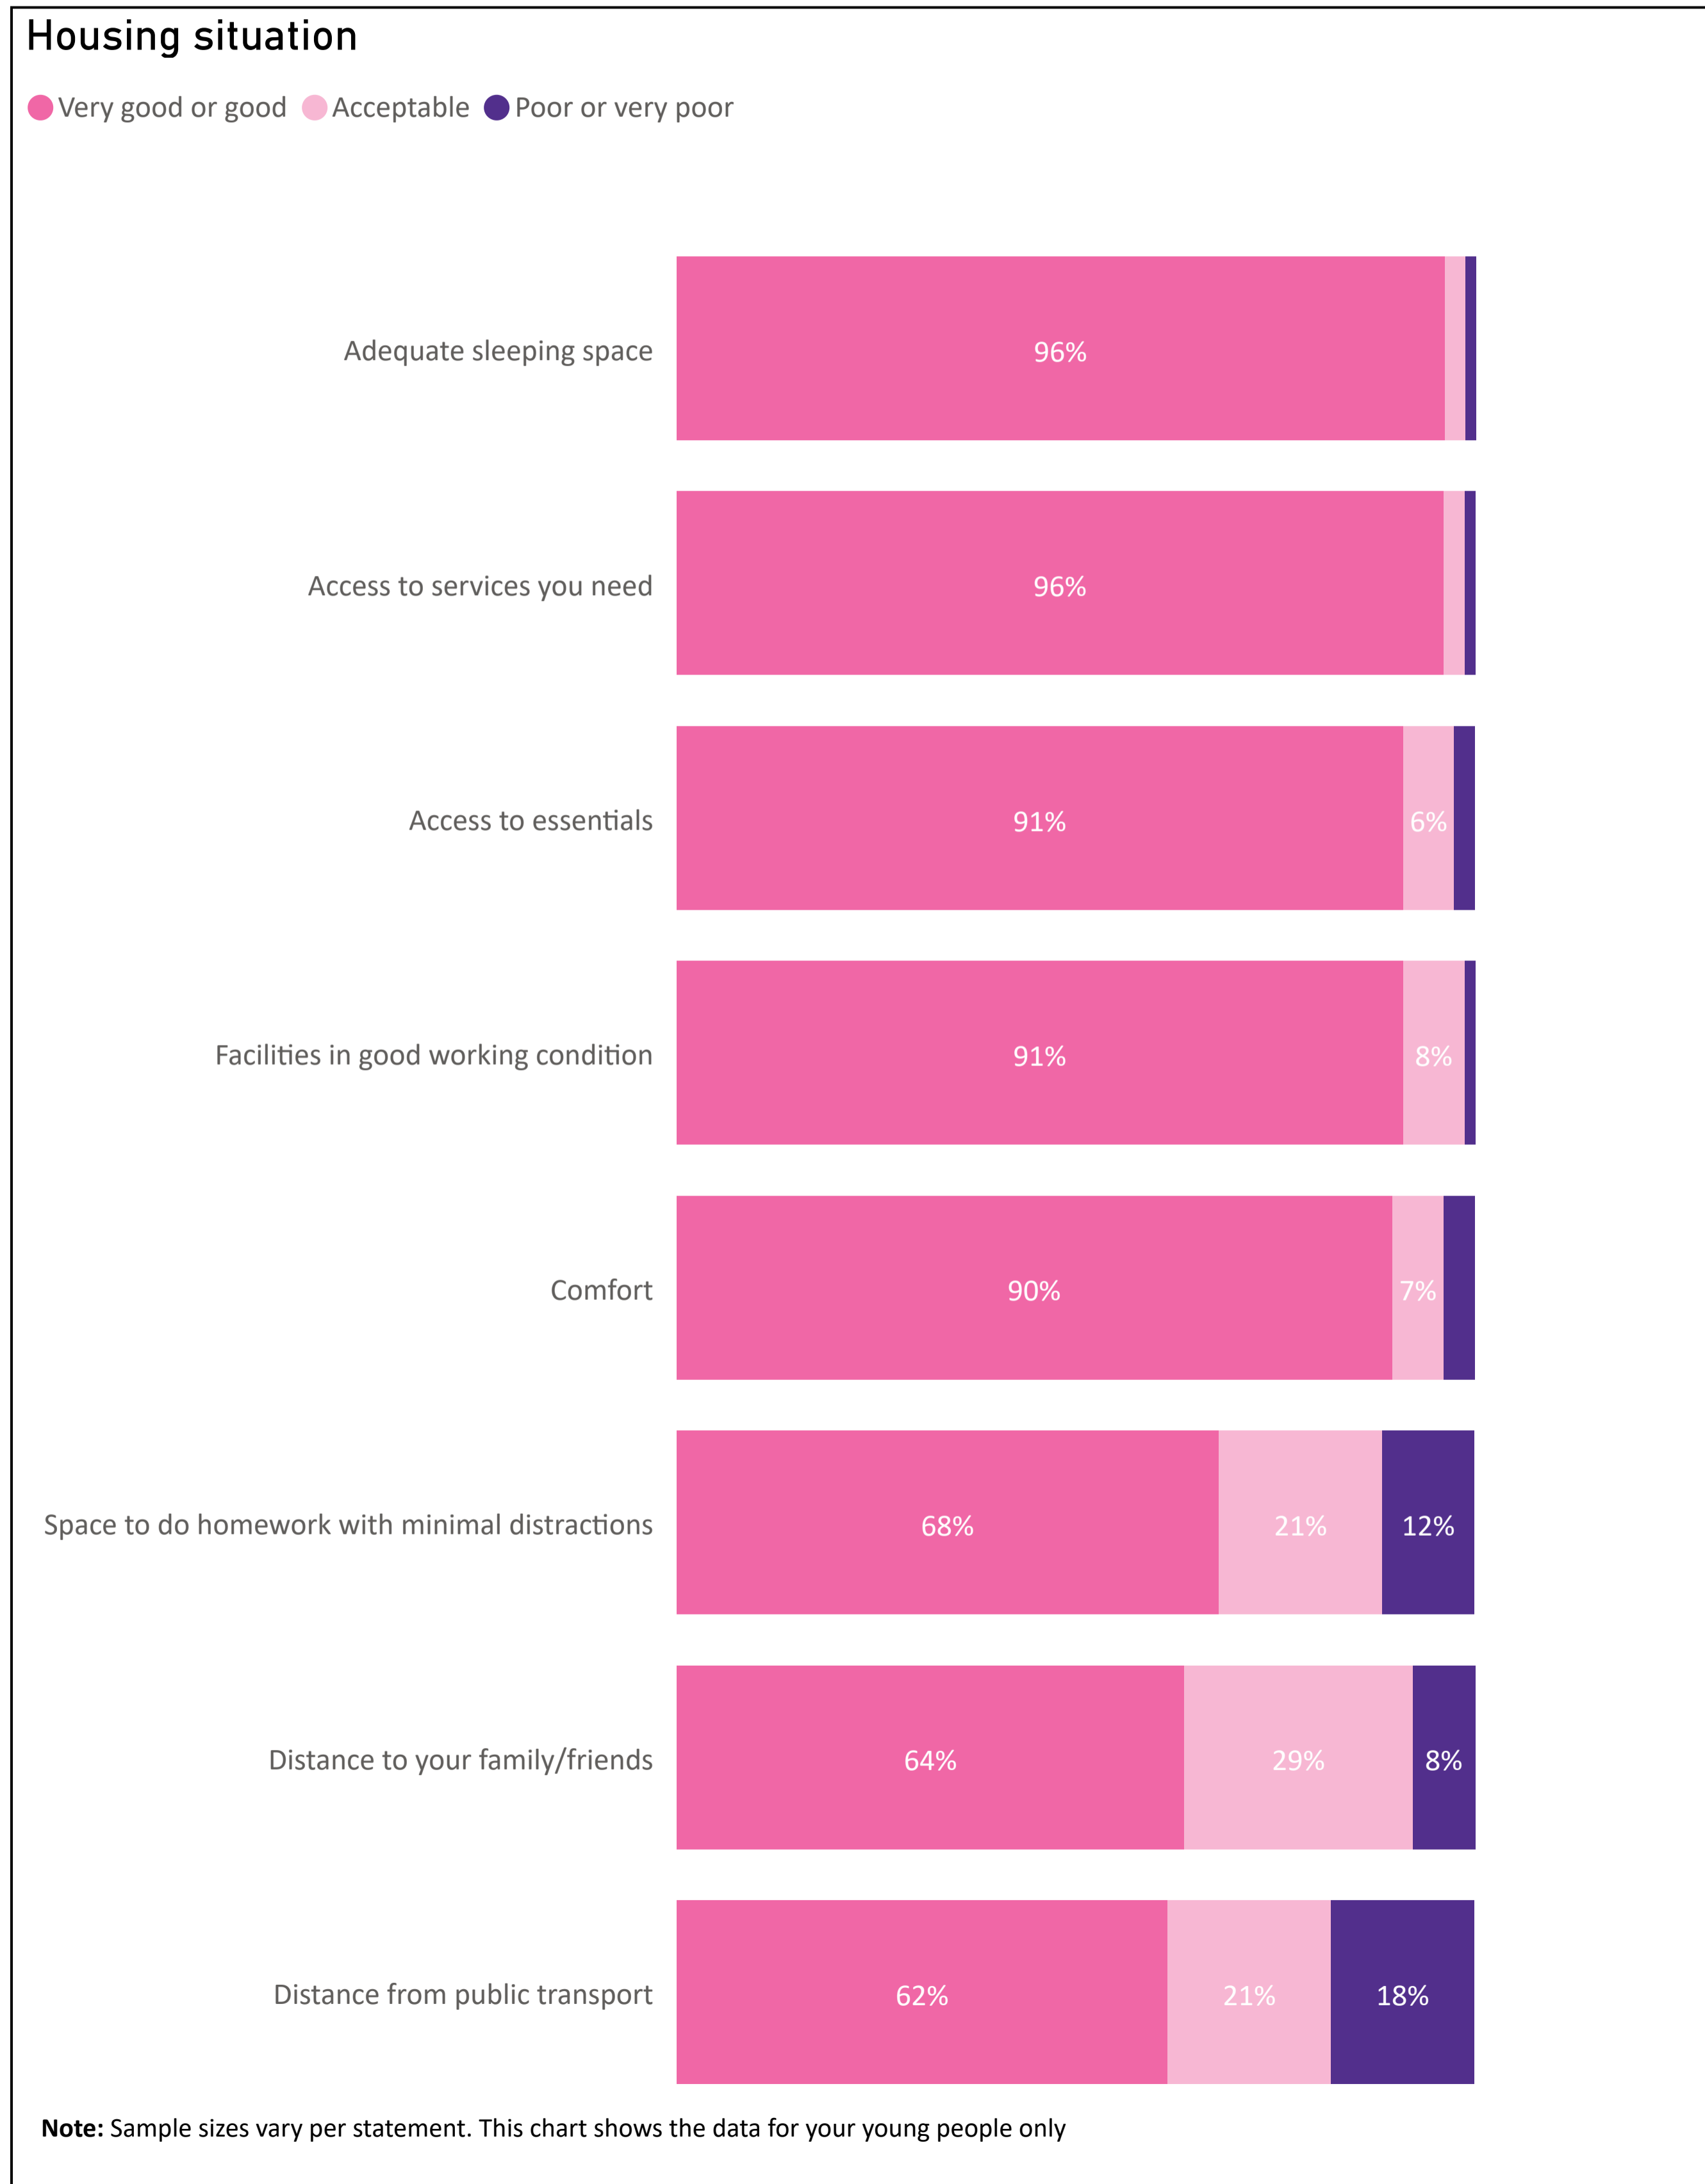

Feelings about community

Greater Shepparton (LGA)

Greater Shepparton (LGA)

Greater Shepparton (LGA)

Greater Shepparton (LGA)

Thank you to the 19,501 young people who took part in the 2023 Youth Survey!

[Read the 2023 Youth Survey national and states reports here:](https://www.missionaustralia.com.au/publications/youth-survey)

<https://www.missionaustralia.com.au/publications/youth-survey>

Please help us to ensure participation for the *Youth Survey 2024*!

We are now preparing for the *Youth Survey 2024*! If you are a young person, school, community organisation or group and are interested in being involved in the *Youth Survey 2024*, please register your interest by filling in the Expression of Interest form, available here: