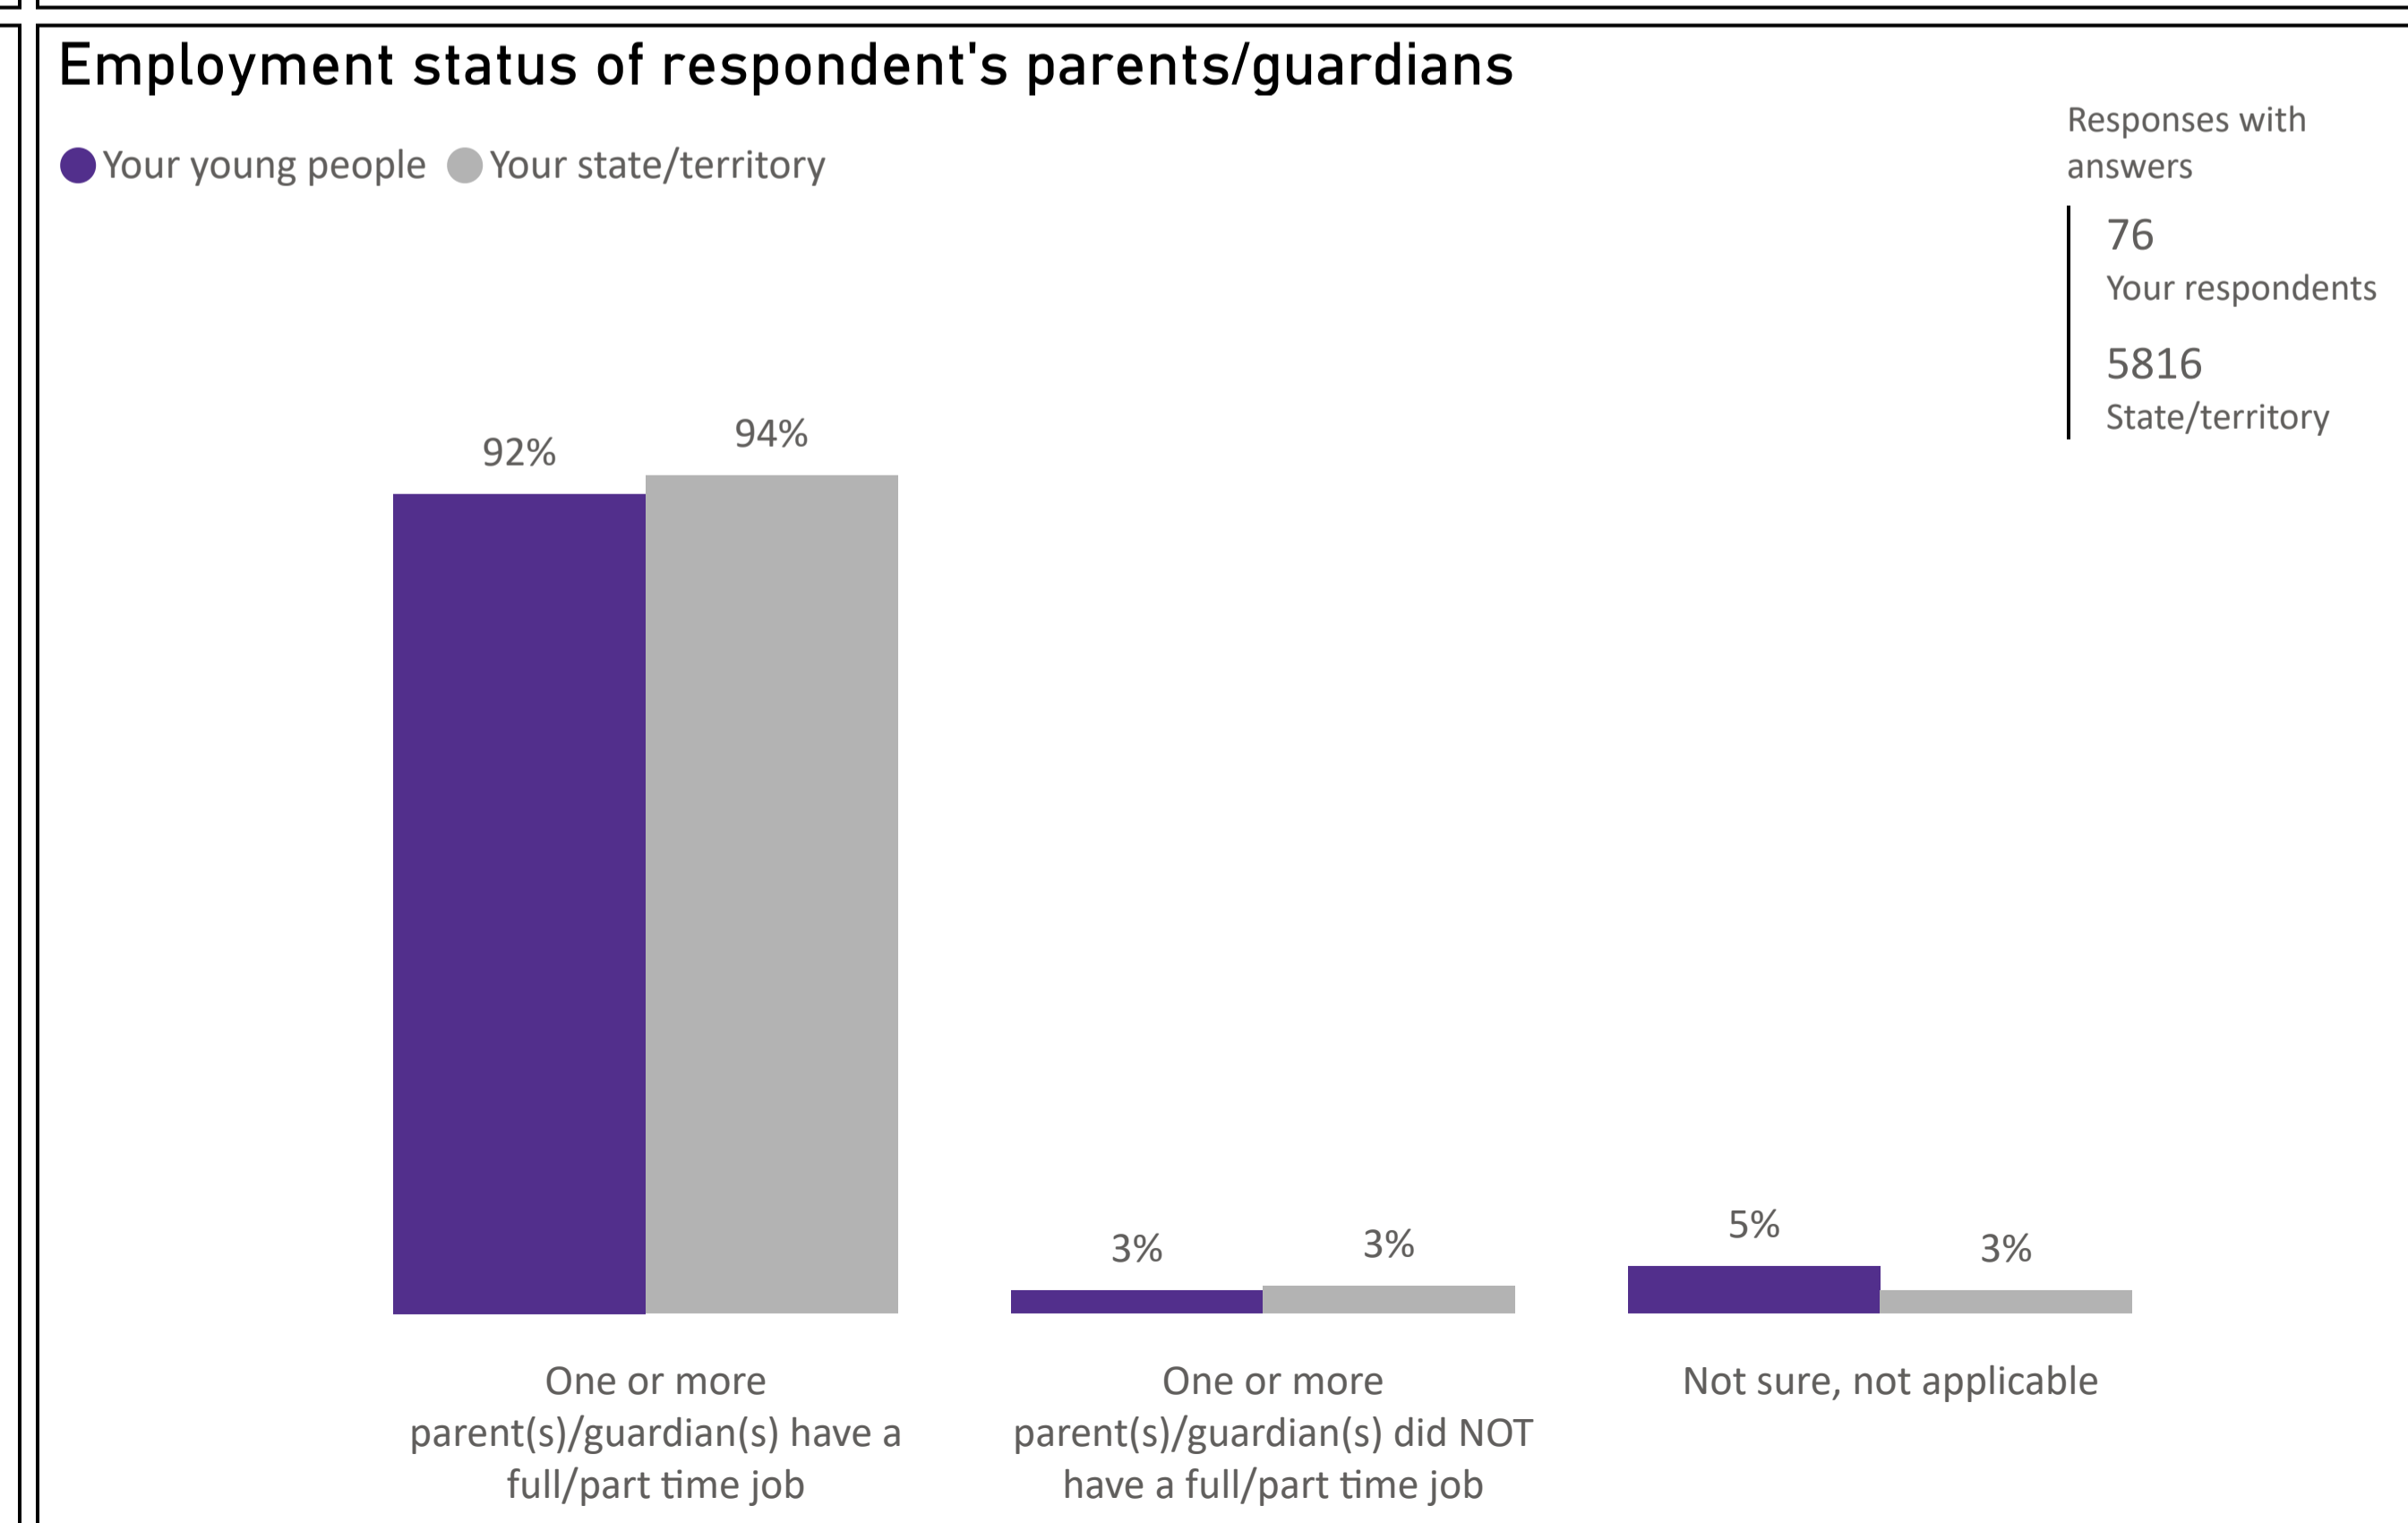

YOUTH SURVEY 2023

Greater Shepparton (LGA)

Background

Now in its 22nd year, the Mission Australia Youth Survey continues to be the biggest annual survey of its kind. A total of 19,501 young people aged 15-19 years took part in the 2023 Youth Survey. This brief report provides an overview of responses for Greater Shepparton (LGA)

Greater Shepparton (LGA)

Greater Shepparton (LGA)

Greater Shepparton (LGA)

Greater Shepparton (LGA)

Plans after leaving school

Confidence in achieving study/work goals after leaving school

Are there any barriers to achieving their study/work goals

Barriers to achieving study/work goals

Greater Shepparton (LGA)

Greater Shepparton (LGA)

Greater Shepparton (LGA)

Greater Shepparton (LGA)

Sources of support for important issues

Family's ability to get along with one another