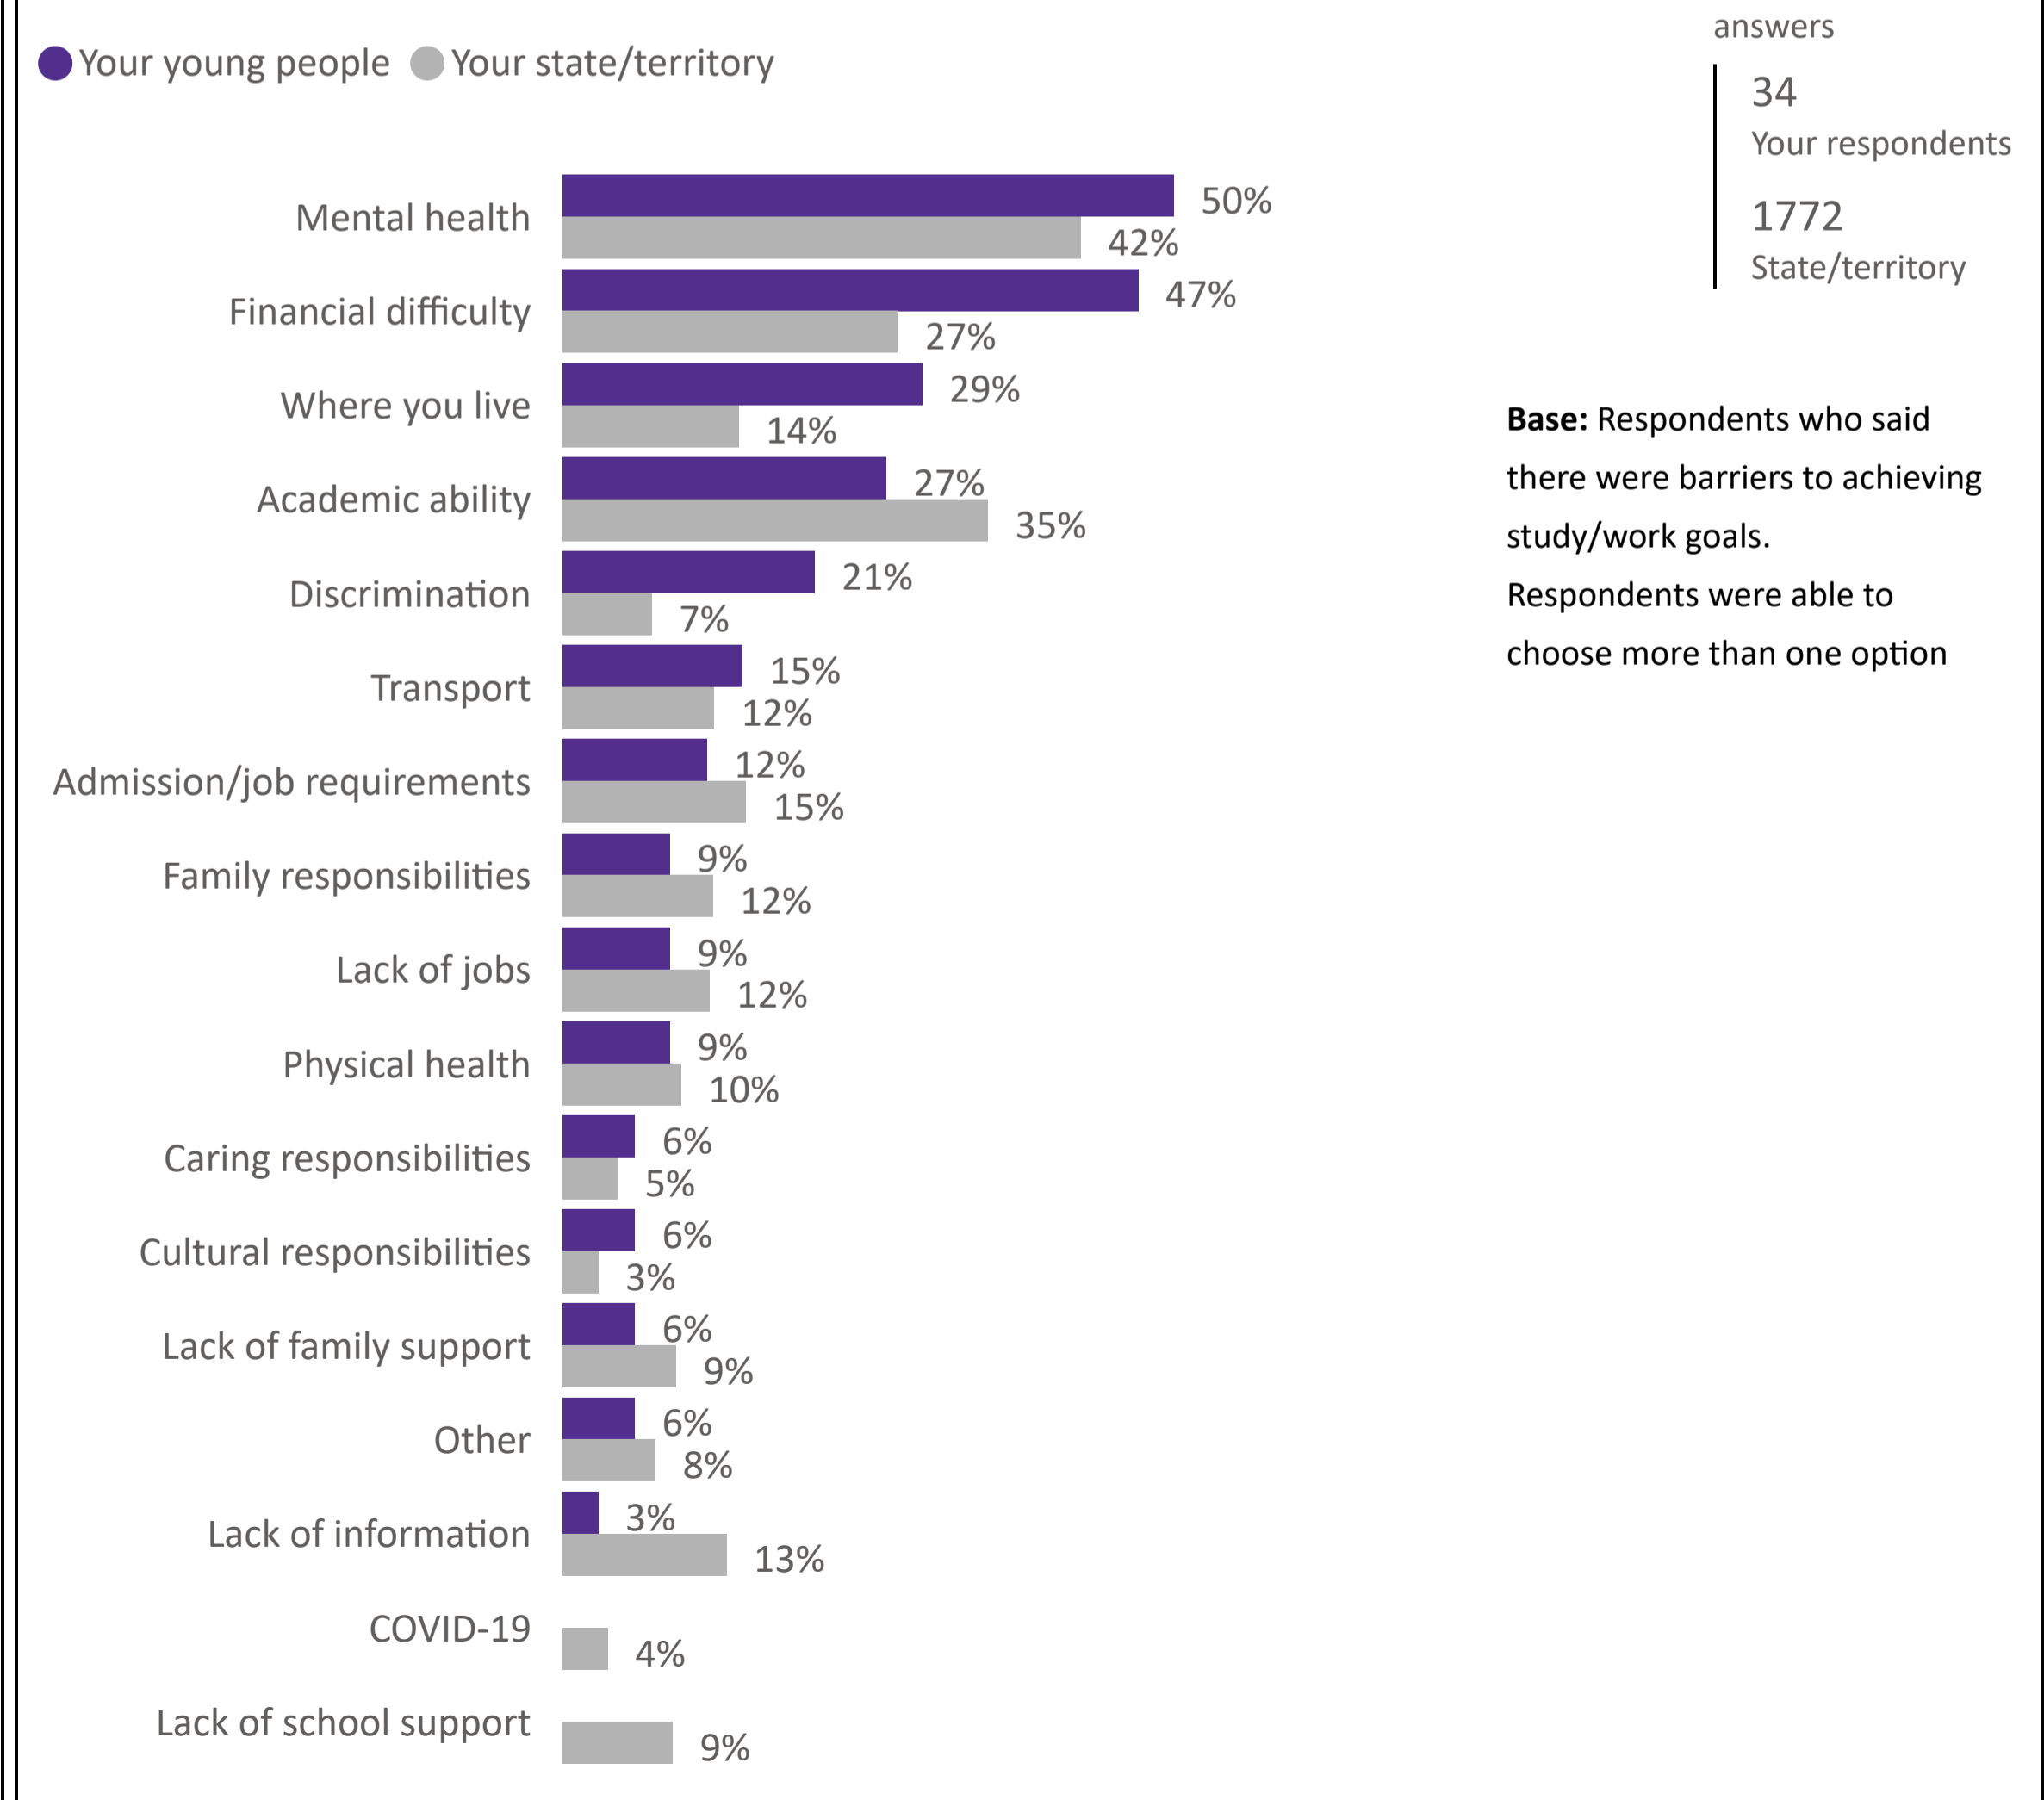

YOUTH SURVEY 2023

Greater Shepparton (LGA)

Background

Now in its 22nd year, the Mission Australia Youth Survey continues to be the biggest annual survey of its kind. A total of 19,501 young people aged 15-19 years took part in the 2023 Youth Survey. This brief report provides an overview of responses for Greater Shepparton (LGA)

Greater Shepparton (LGA)

Greater Shepparton (LGA)

Greater Shepparton (LGA)

Greater Shepparton (LGA)

Plans after leaving school

Confidence in achieving study/work goals after leaving school

Are there any barriers to achieving their study/work goals

Barriers to achieving study/work goals

Greater Shepparton (LGA)

Greater Shepparton (LGA)

Greater Shepparton (LGA)

Greater Shepparton (LGA)

Sources of support for important issues

Family's ability to get along with one another

<https://www.missionaustralia.com.au/publications/youth-survey>

Please help us to ensure participation for the *Youth Survey 2024*!

We are now preparing for the *Youth Survey 2024*! If you are a young person, school, community organisation or group and are interested in being involved in the *Youth Survey 2024*, please register your interest by filling in the Expression of Interest form, available here: