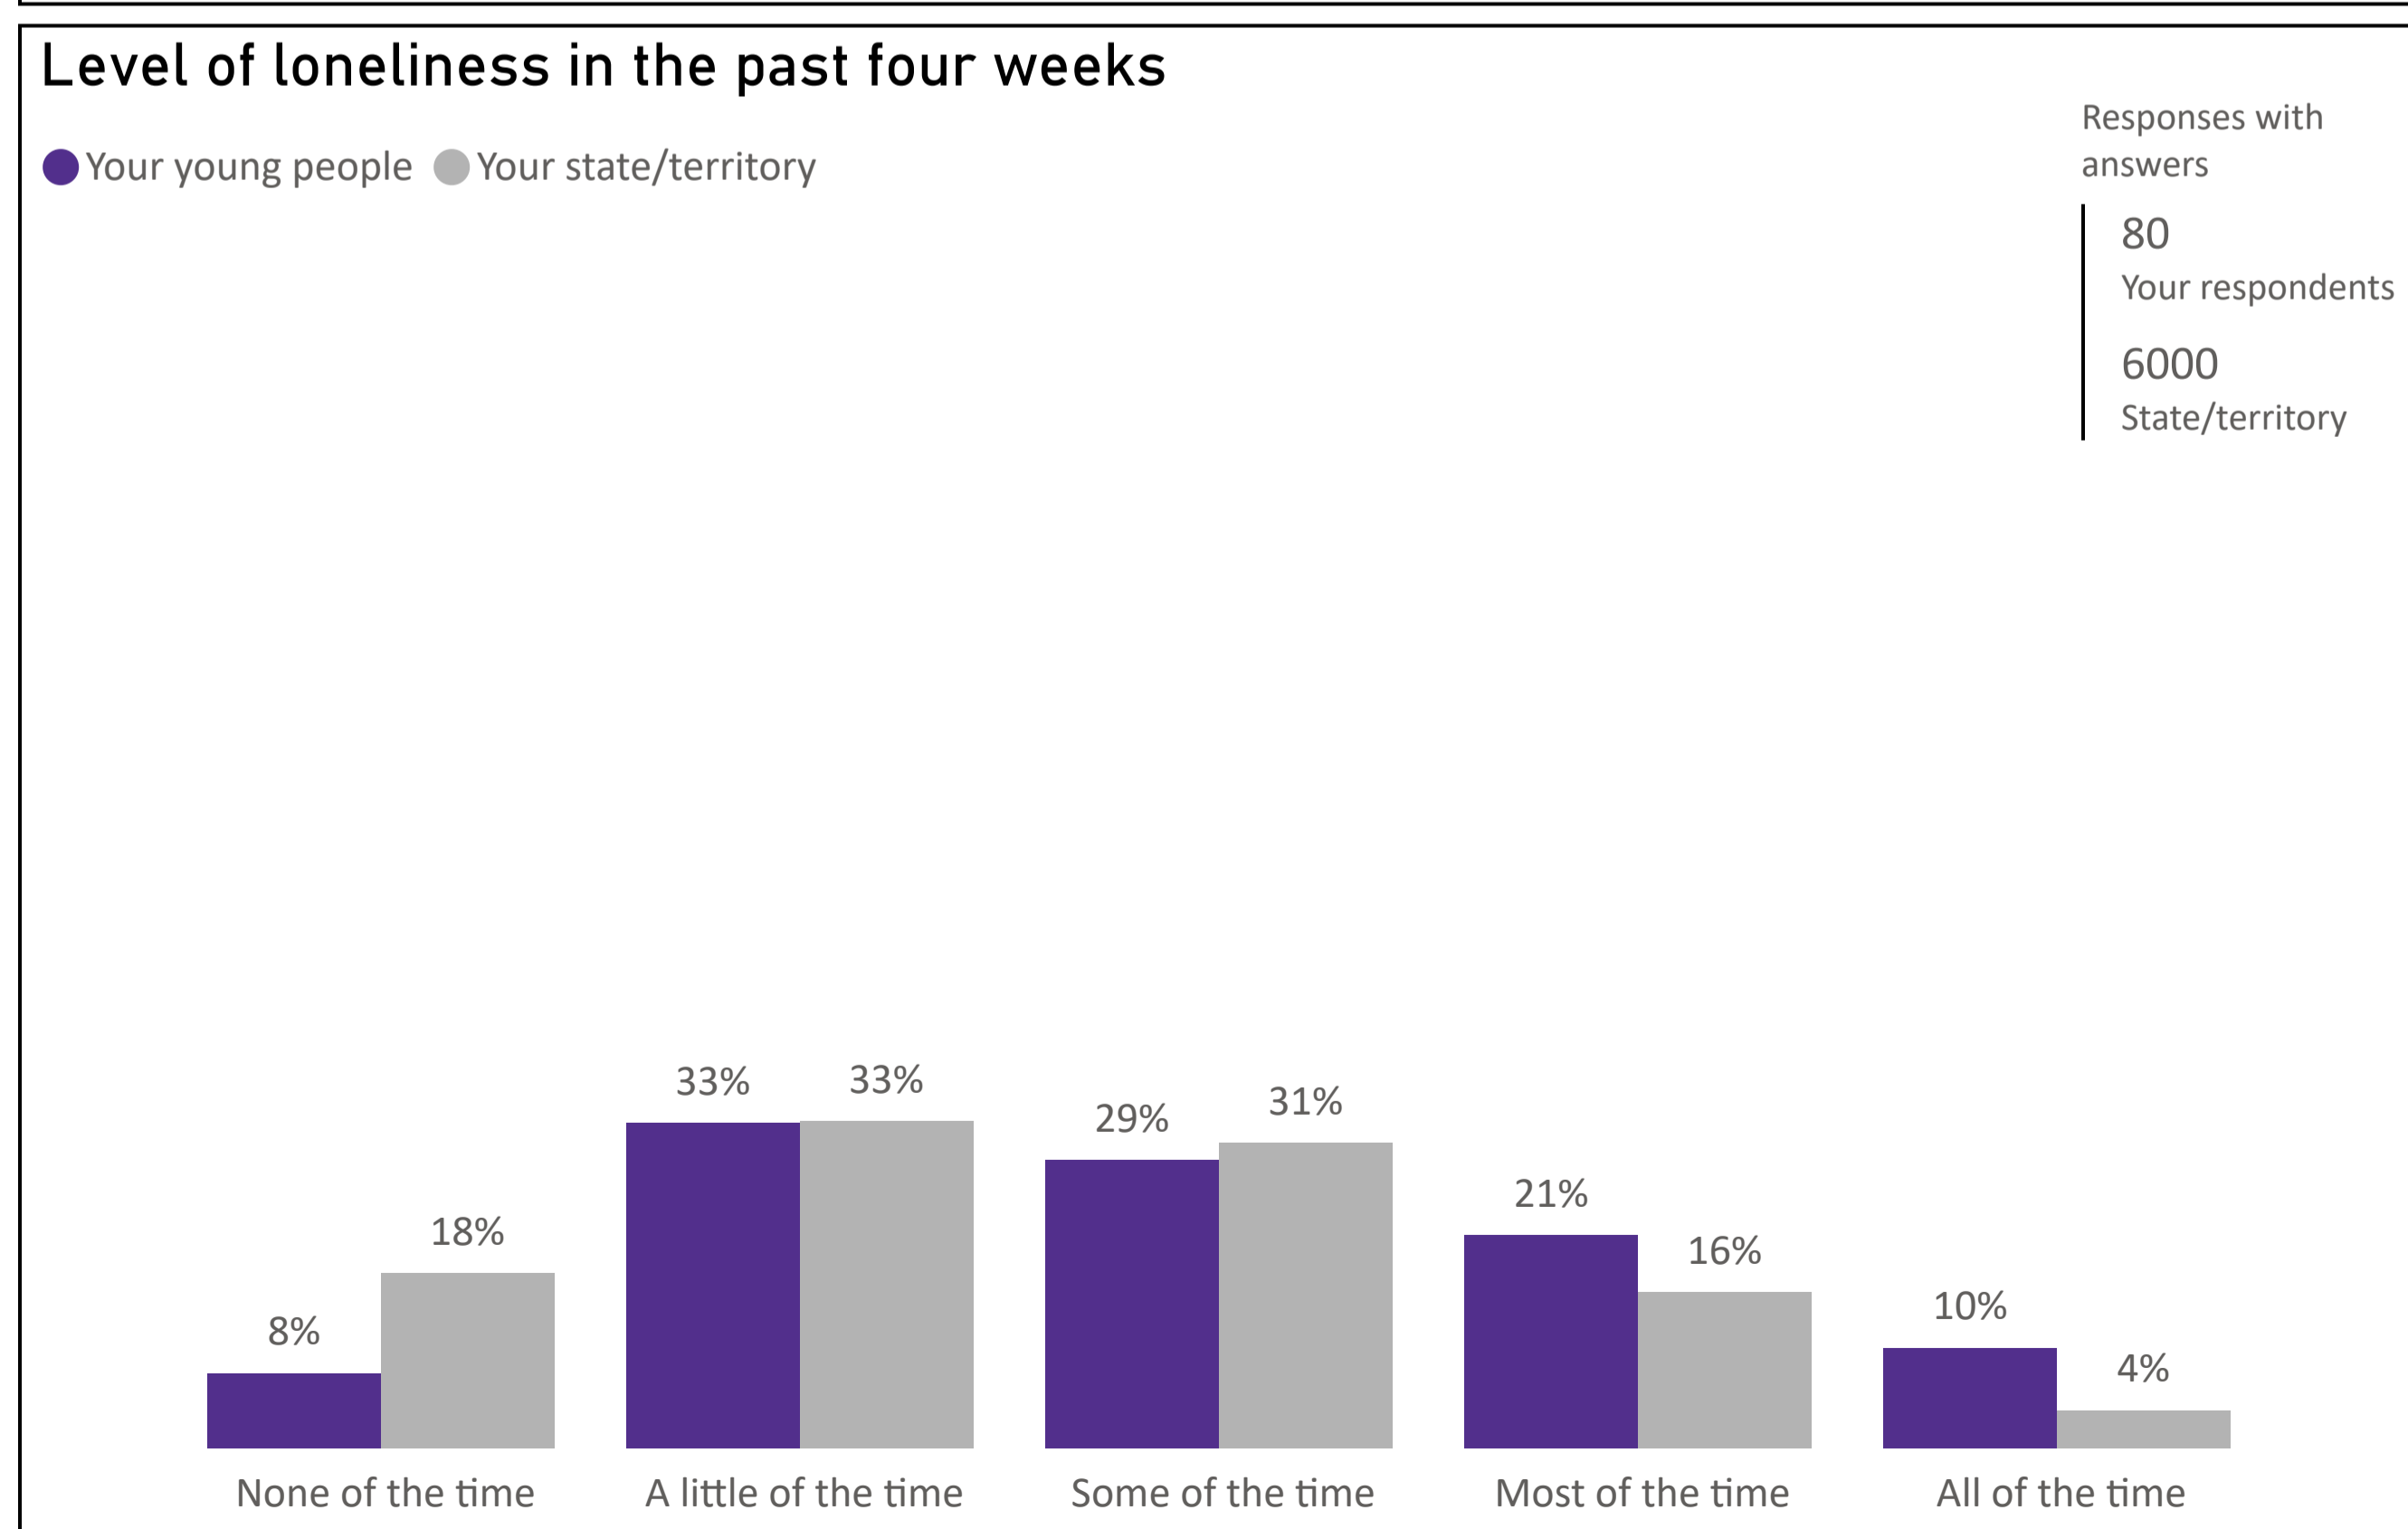

Greater Shepparton (LGA)