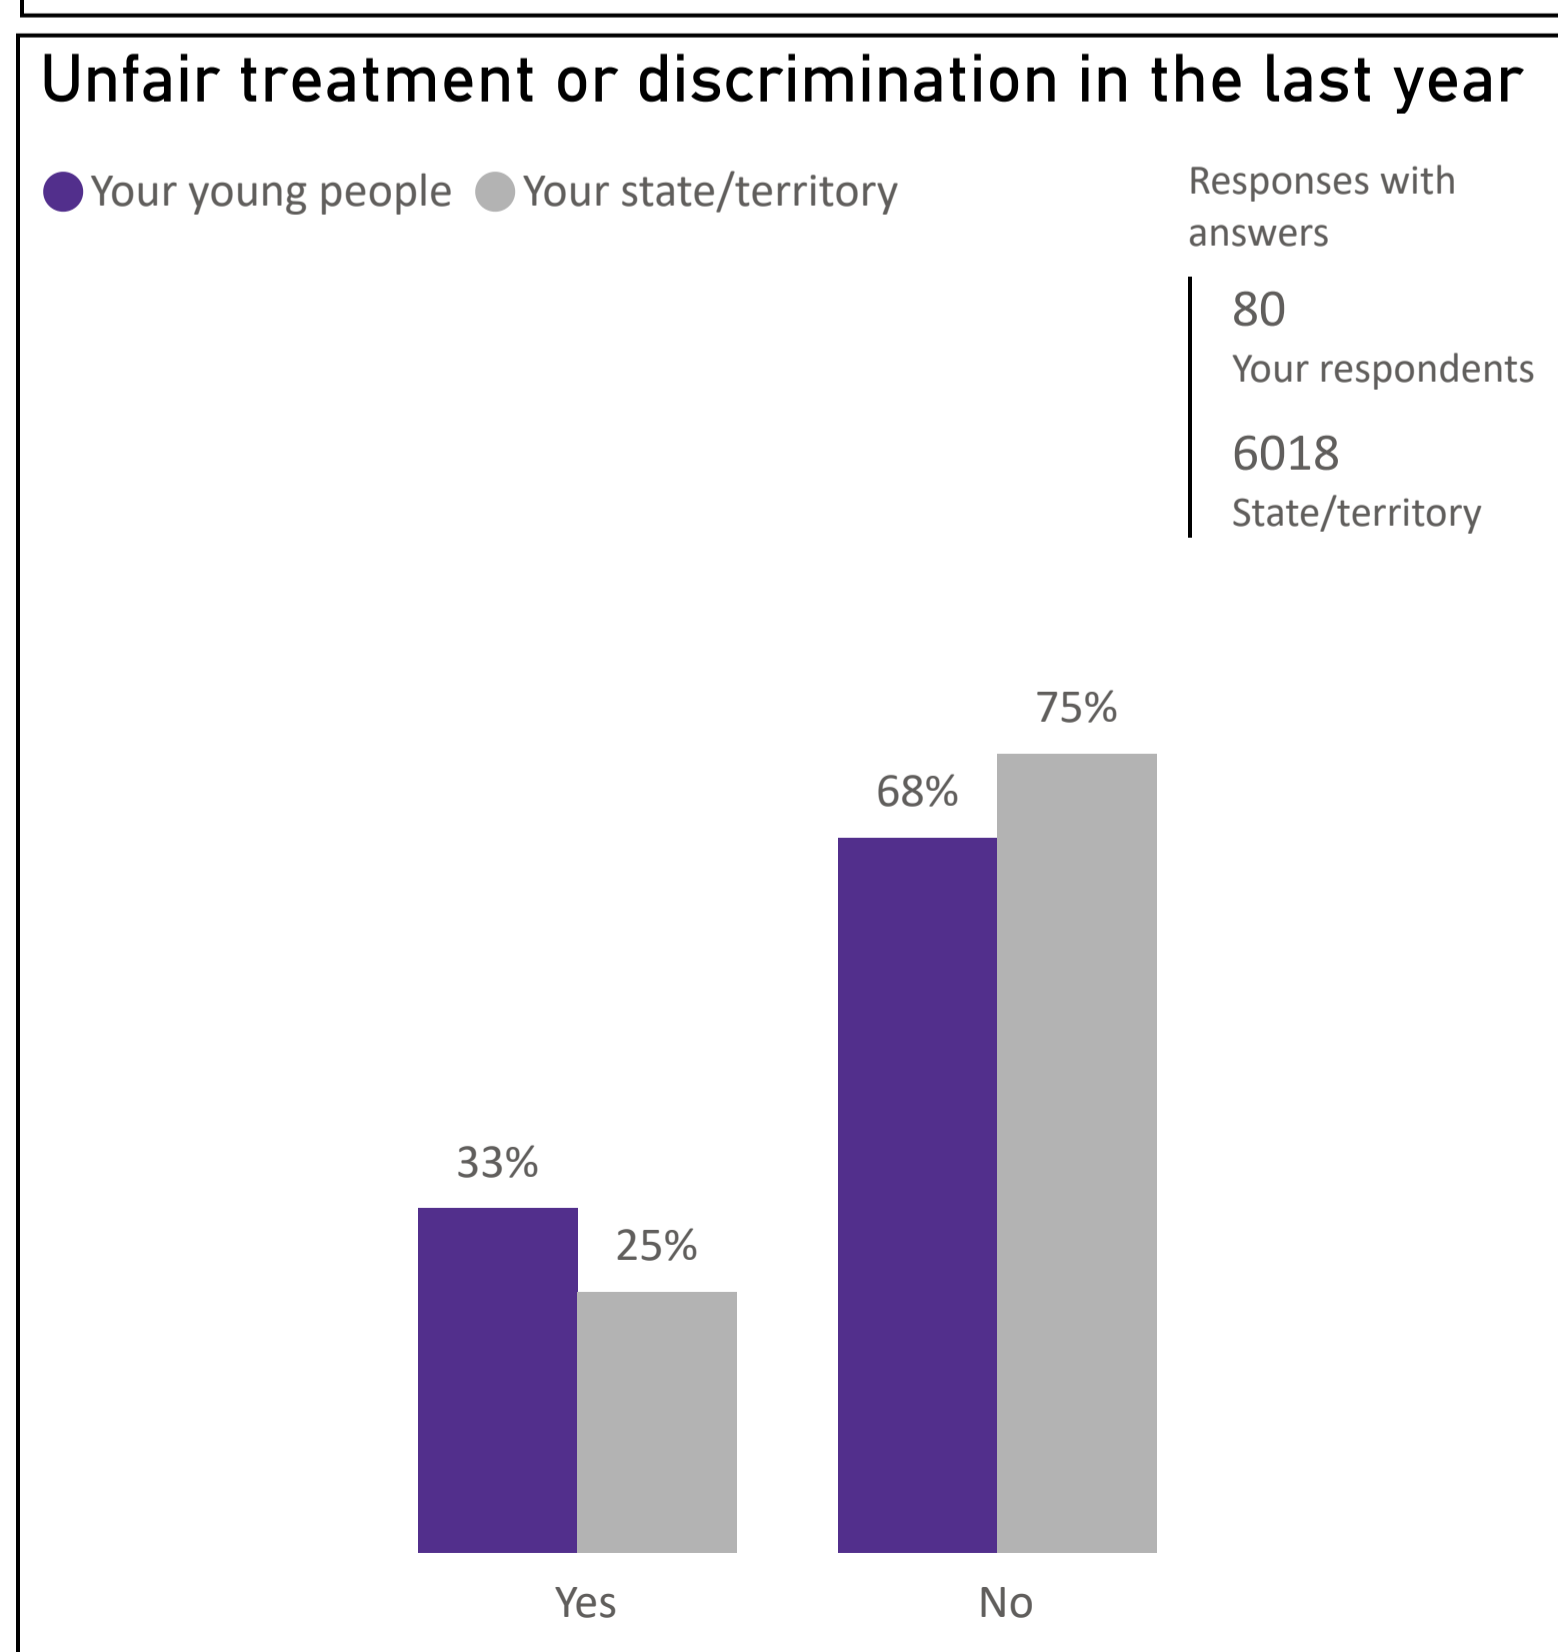

YOUTH SURVEY 2023

Greater Shepparton (LGA)

Background

Now in its 22nd year, the Mission Australia Youth Survey continues to be the biggest annual survey of its kind. A total of 19,501 young people aged 15-19 years took part in the 2023 Youth Survey. This brief report provides an overview of responses for Greater Shepparton (LGA)

Barriers to achieving study/work goals

Greater Shepparton (LGA)

Greater Shepparton (LGA)

Greater Shepparton (LGA)

Greater Shepparton (LGA)

Sources of support for important issues

Family's ability to get along with one another

Feelings about community

Greater Shepparton (LGA)

Greater Shepparton (LGA)

Greater Shepparton (LGA)

Greater Shepparton (LGA)

Thank you to the 19,501 young people who took part in the 2023 Youth Survey!

[Read the 2023 Youth Survey national and states reports here:](https://www.missionaustralia.com.au/publications/youth-survey)

<https://www.missionaustralia.com.au/publications/youth-survey>

Please help us to ensure participation for the *Youth Survey 2024*!

We are now preparing for the *Youth Survey 2024*! If you are a young person, school, community organisation or group and are interested in being involved in the *Youth Survey 2024*, please register your interest by filling in the Expression of Interest form, available here: