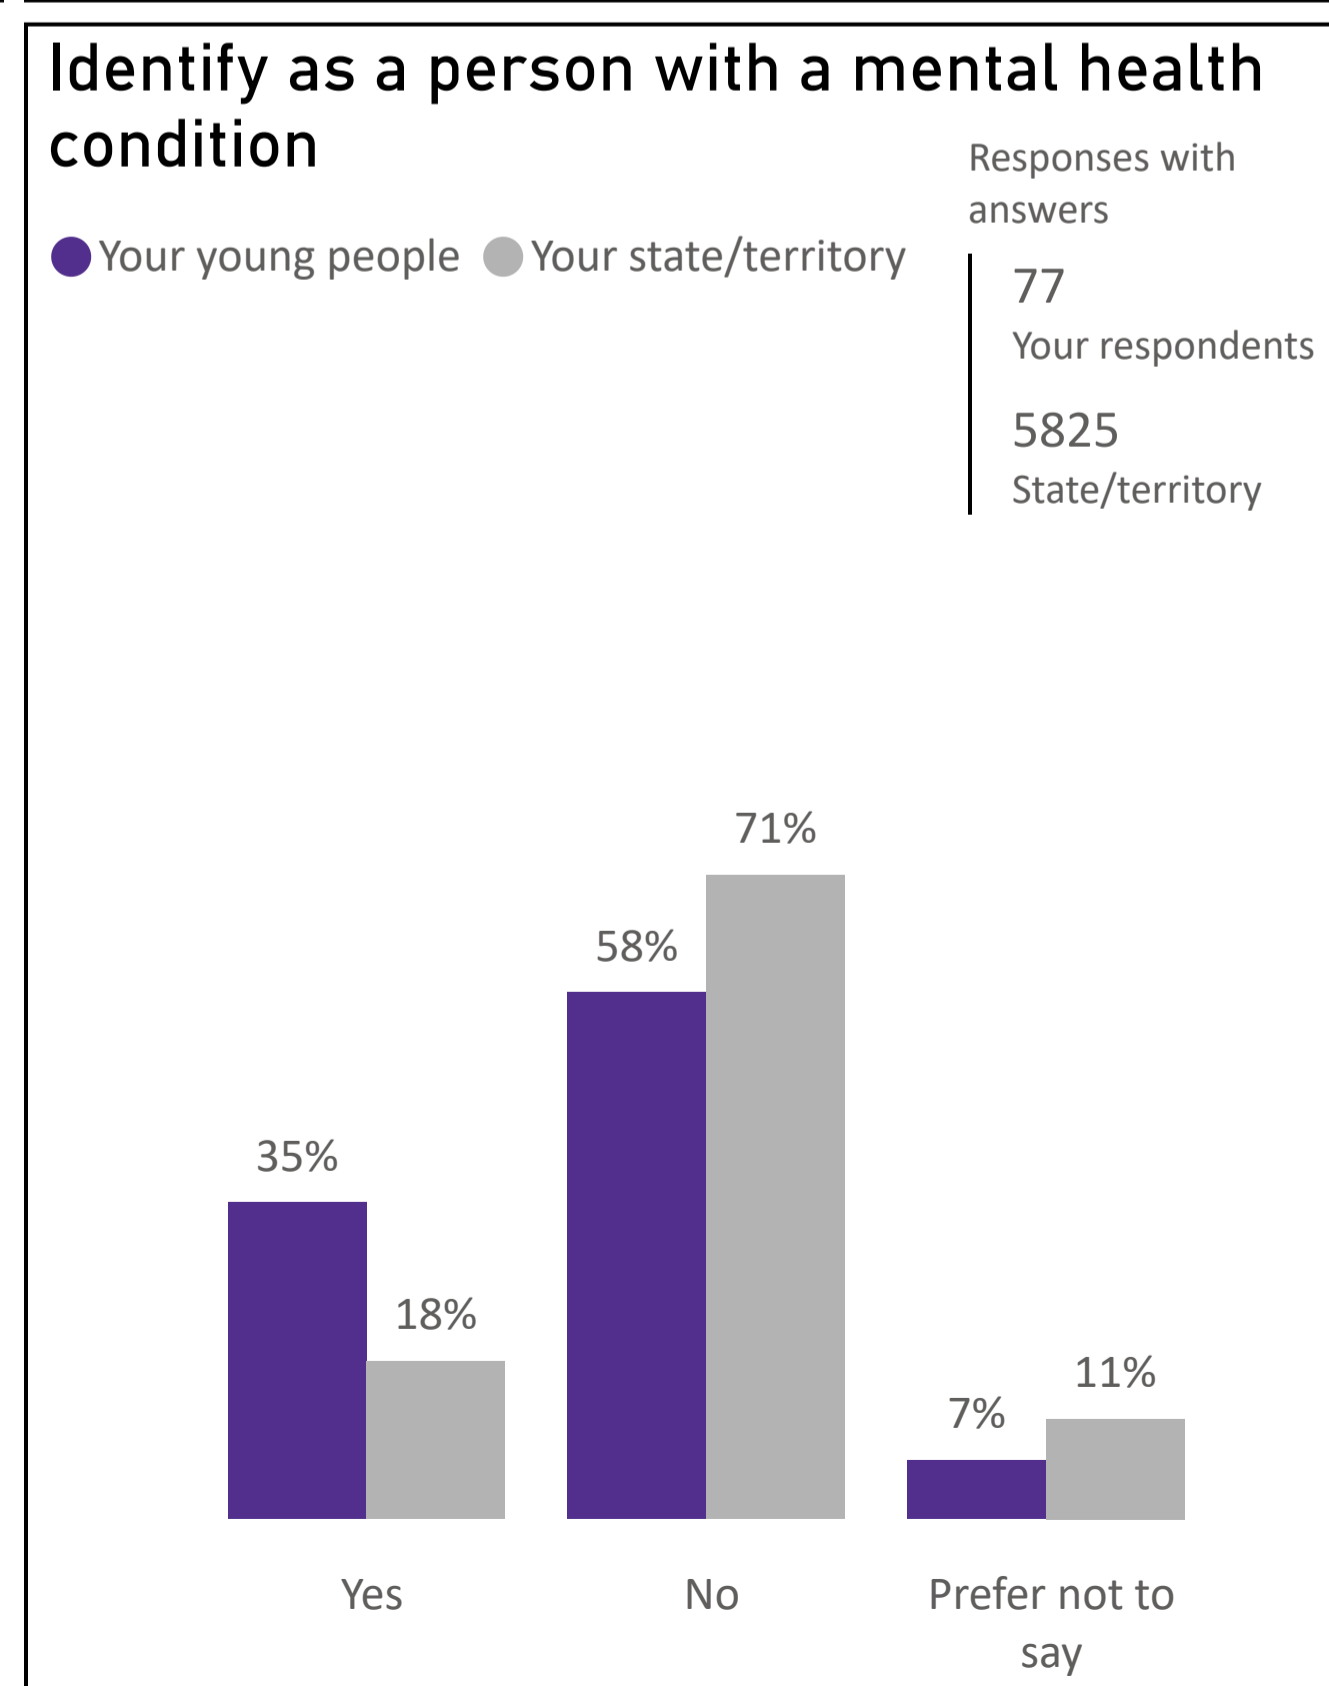

YOUTH SURVEY 2023

Greater Shepparton (LGA)

Background

Now in its 22nd year, the Mission Australia Youth Survey continues to be the biggest annual survey of its kind. A total of 19,501 young people aged 15-19 years took part in the 2023 Youth Survey. This brief report provides an overview of responses for Greater Shepparton (LGA)

Greater Shepparton (LGA)

Greater Shepparton (LGA)

Greater Shepparton (LGA)

Greater Shepparton (LGA)

Plans after leaving school

Confidence in achieving study/work goals after leaving school

Are there any barriers to achieving their study/work goals