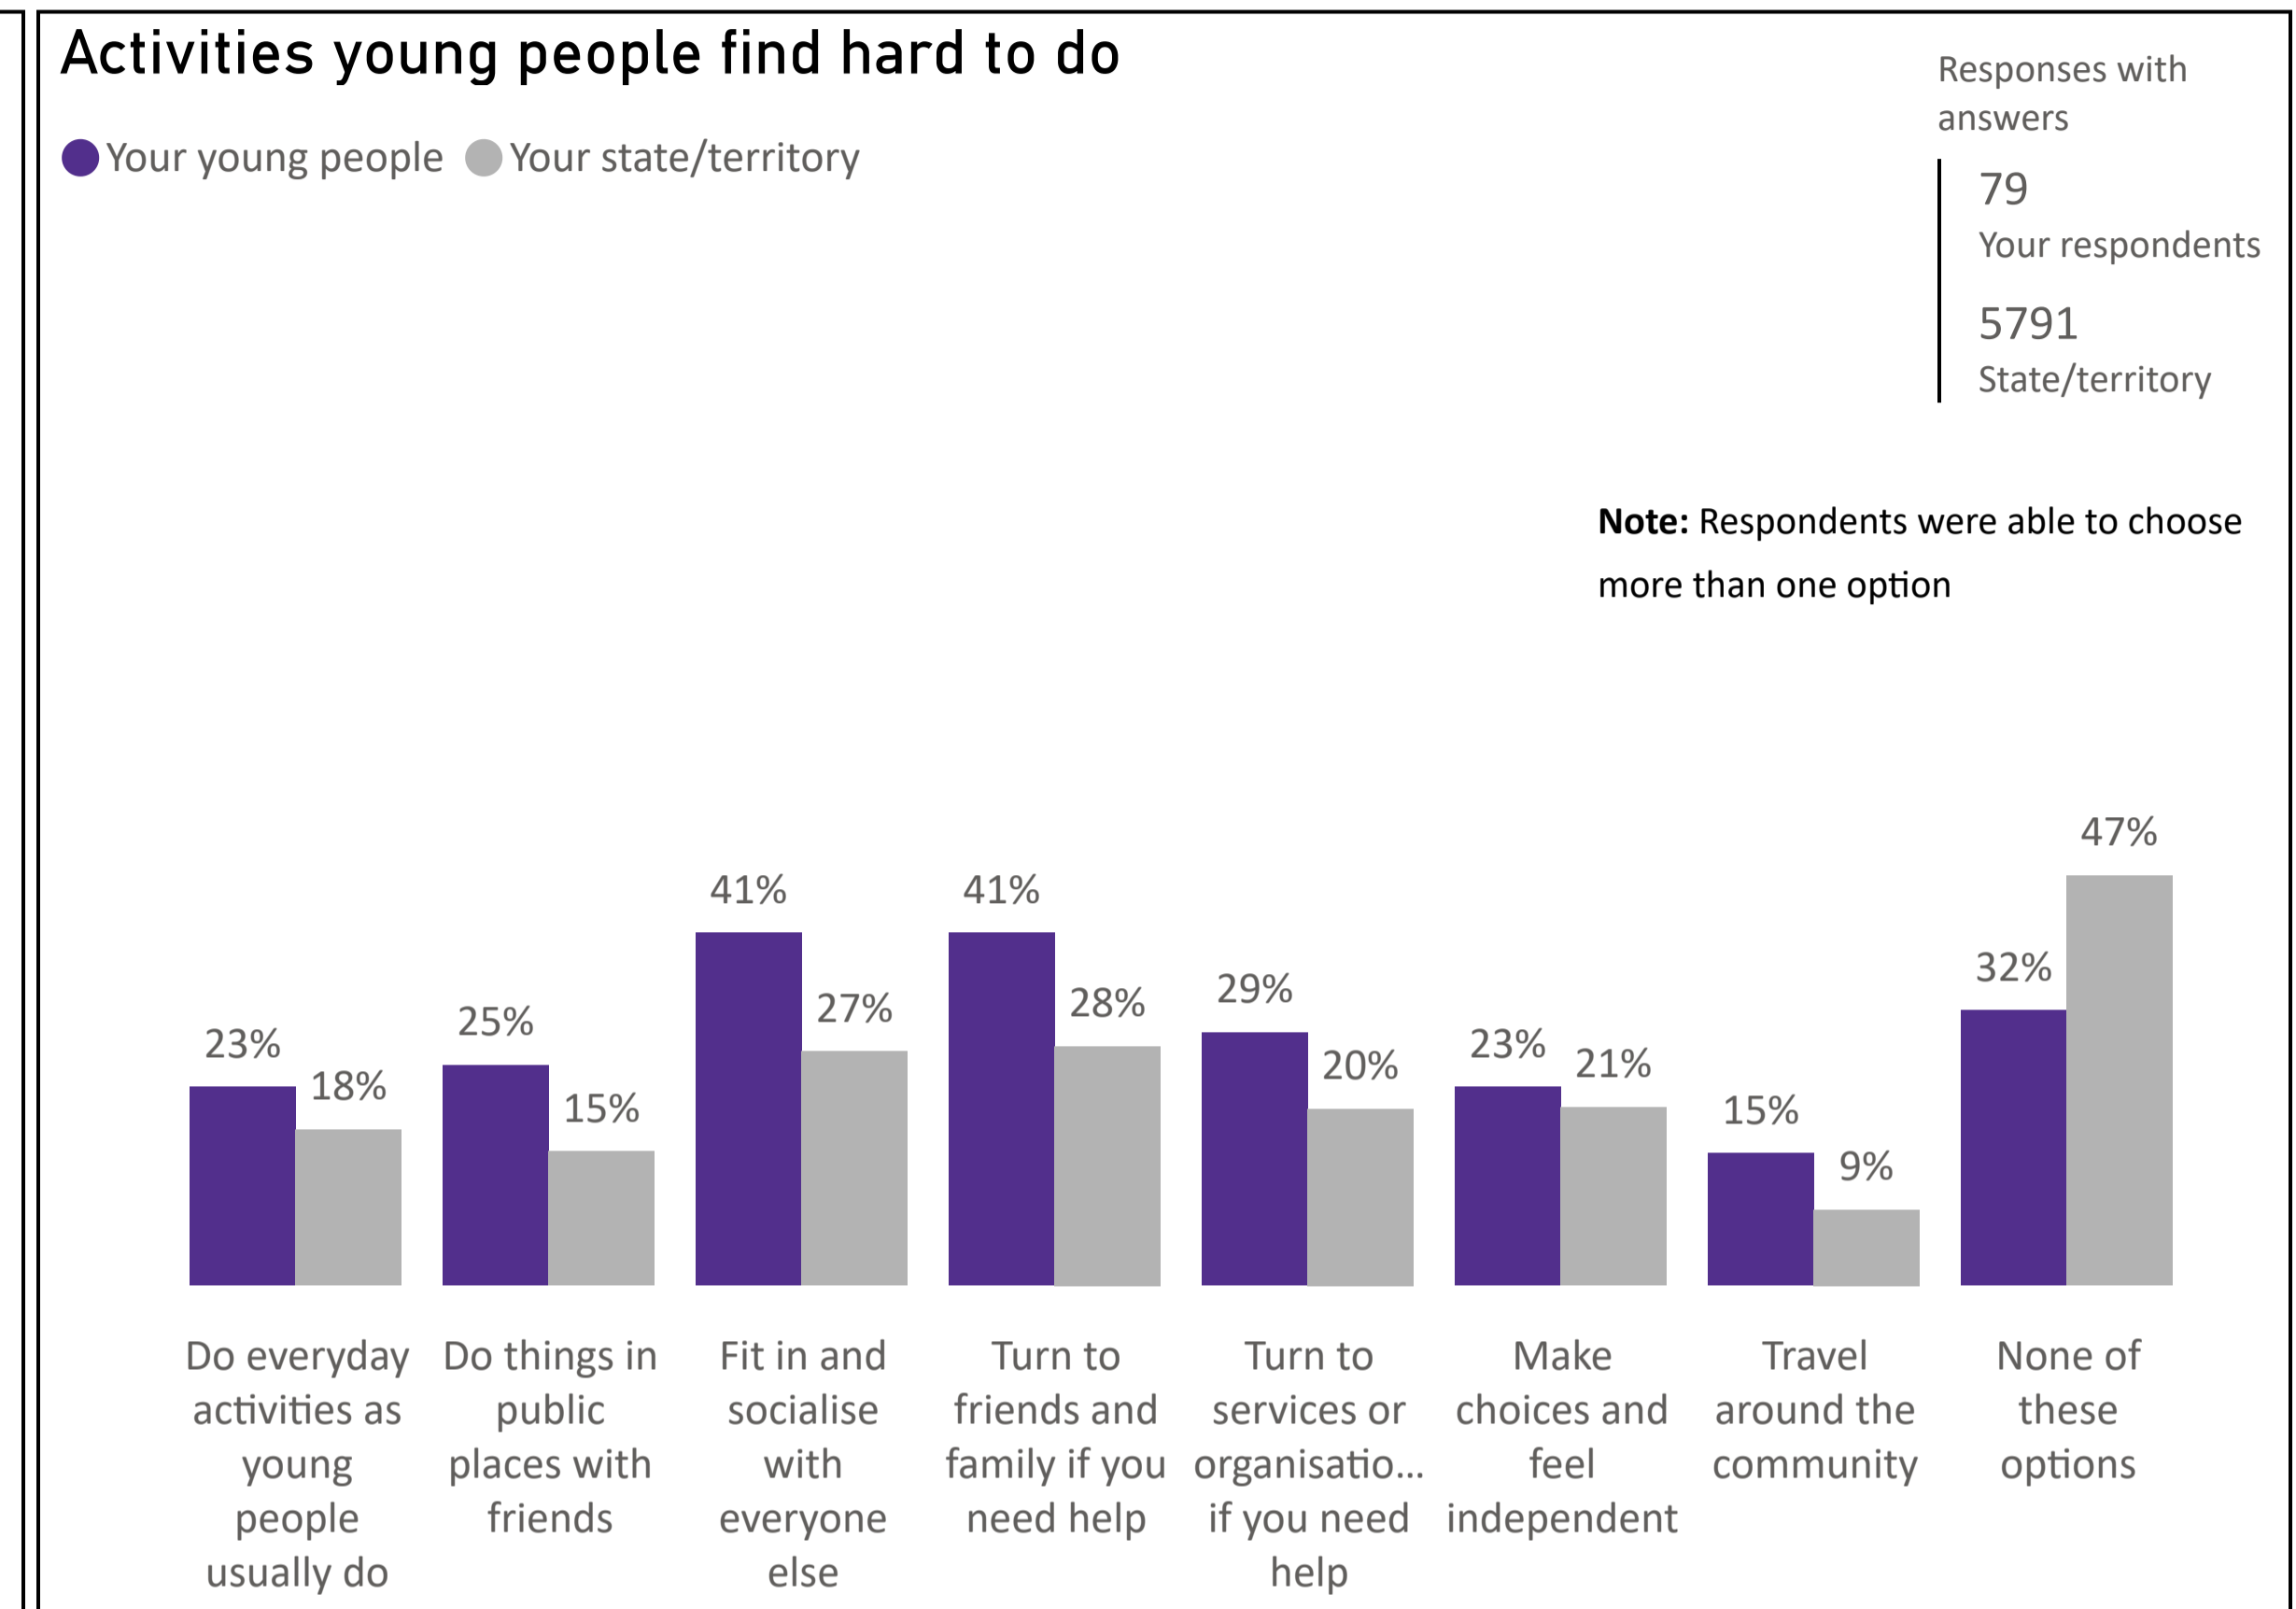

Barriers to achieving study/work goals

Greater Shepparton (LGA)

Greater Shepparton (LGA)

Greater Shepparton (LGA)

Greater Shepparton (LGA)

Sources of support for important issues

Family's ability to get along with one another

Feelings about community

Greater Shepparton (LGA)

Greater Shepparton (LGA)

Greater Shepparton (LGA)

Greater Shepparton (LGA)

Thank you to the 19,501 young people who took part in the 2023 Youth Survey!

[Read the 2023 Youth Survey national and states reports here:](https://www.missionaustralia.com.au/publications/youth-survey)

<https://www.missionaustralia.com.au/publications/youth-survey>

Please help us to ensure participation for the *Youth Survey 2024*!

We are now preparing for the *Youth Survey 2024*! If you are a young person, school, community organisation or group and are interested in being involved in the *Youth Survey 2024*, please register your interest by filling in the Expression of Interest form, available here: