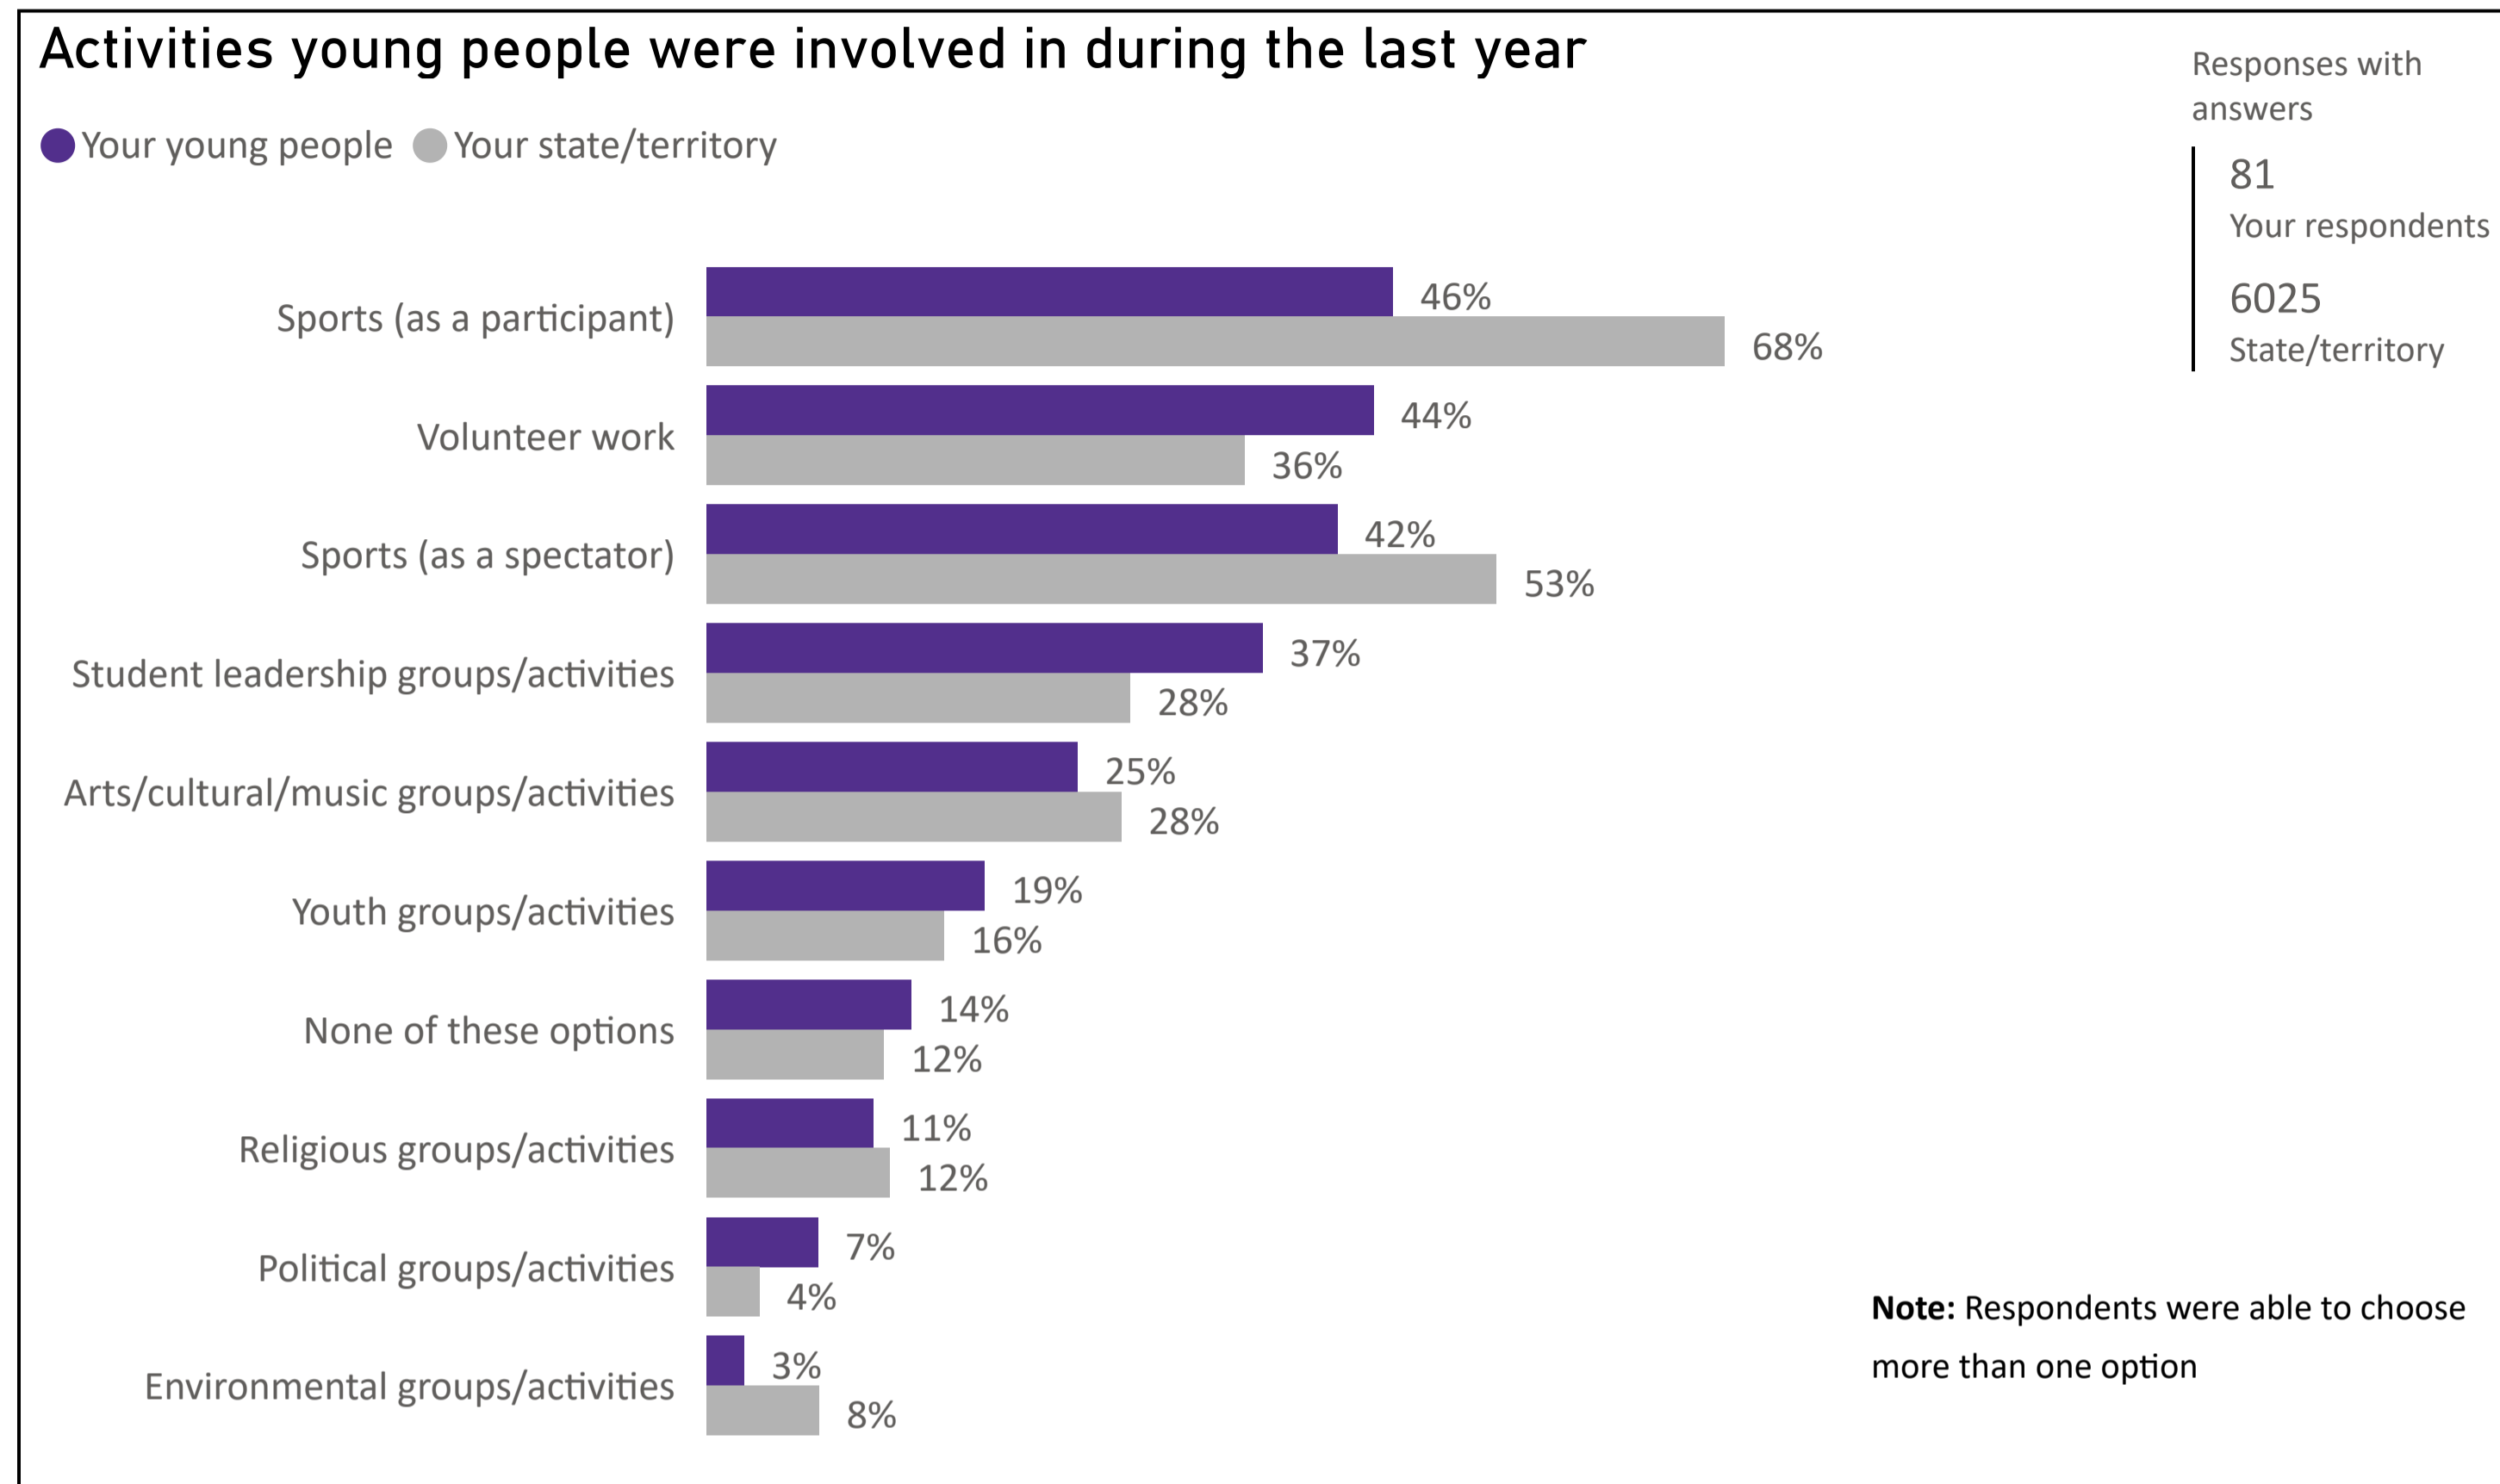

Barriers to achieving study/work goals

Greater Shepparton (LGA)

Greater Shepparton (LGA)

Greater Shepparton (LGA)

Greater Shepparton (LGA)

Sources of support for important issues

Family's ability to get along with one another

Feelings about community

Greater Shepparton (LGA)

Greater Shepparton (LGA)

Greater Shepparton (LGA)

Greater Shepparton (LGA)

Thank you to the 19,501 young people who took part in the 2023 Youth Survey!

[Read the 2023 Youth Survey national and states reports here:](https://www.missionaustralia.com.au/publications/youth-survey)

<https://www.missionaustralia.com.au/publications/youth-survey>

Please help us to ensure participation for the *Youth Survey 2024*!

We are now preparing for the *Youth Survey 2024*! If you are a young person, school, community organisation or group and are interested in being involved in the *Youth Survey 2024*, please register your interest by filling in the Expression of Interest form, available here: