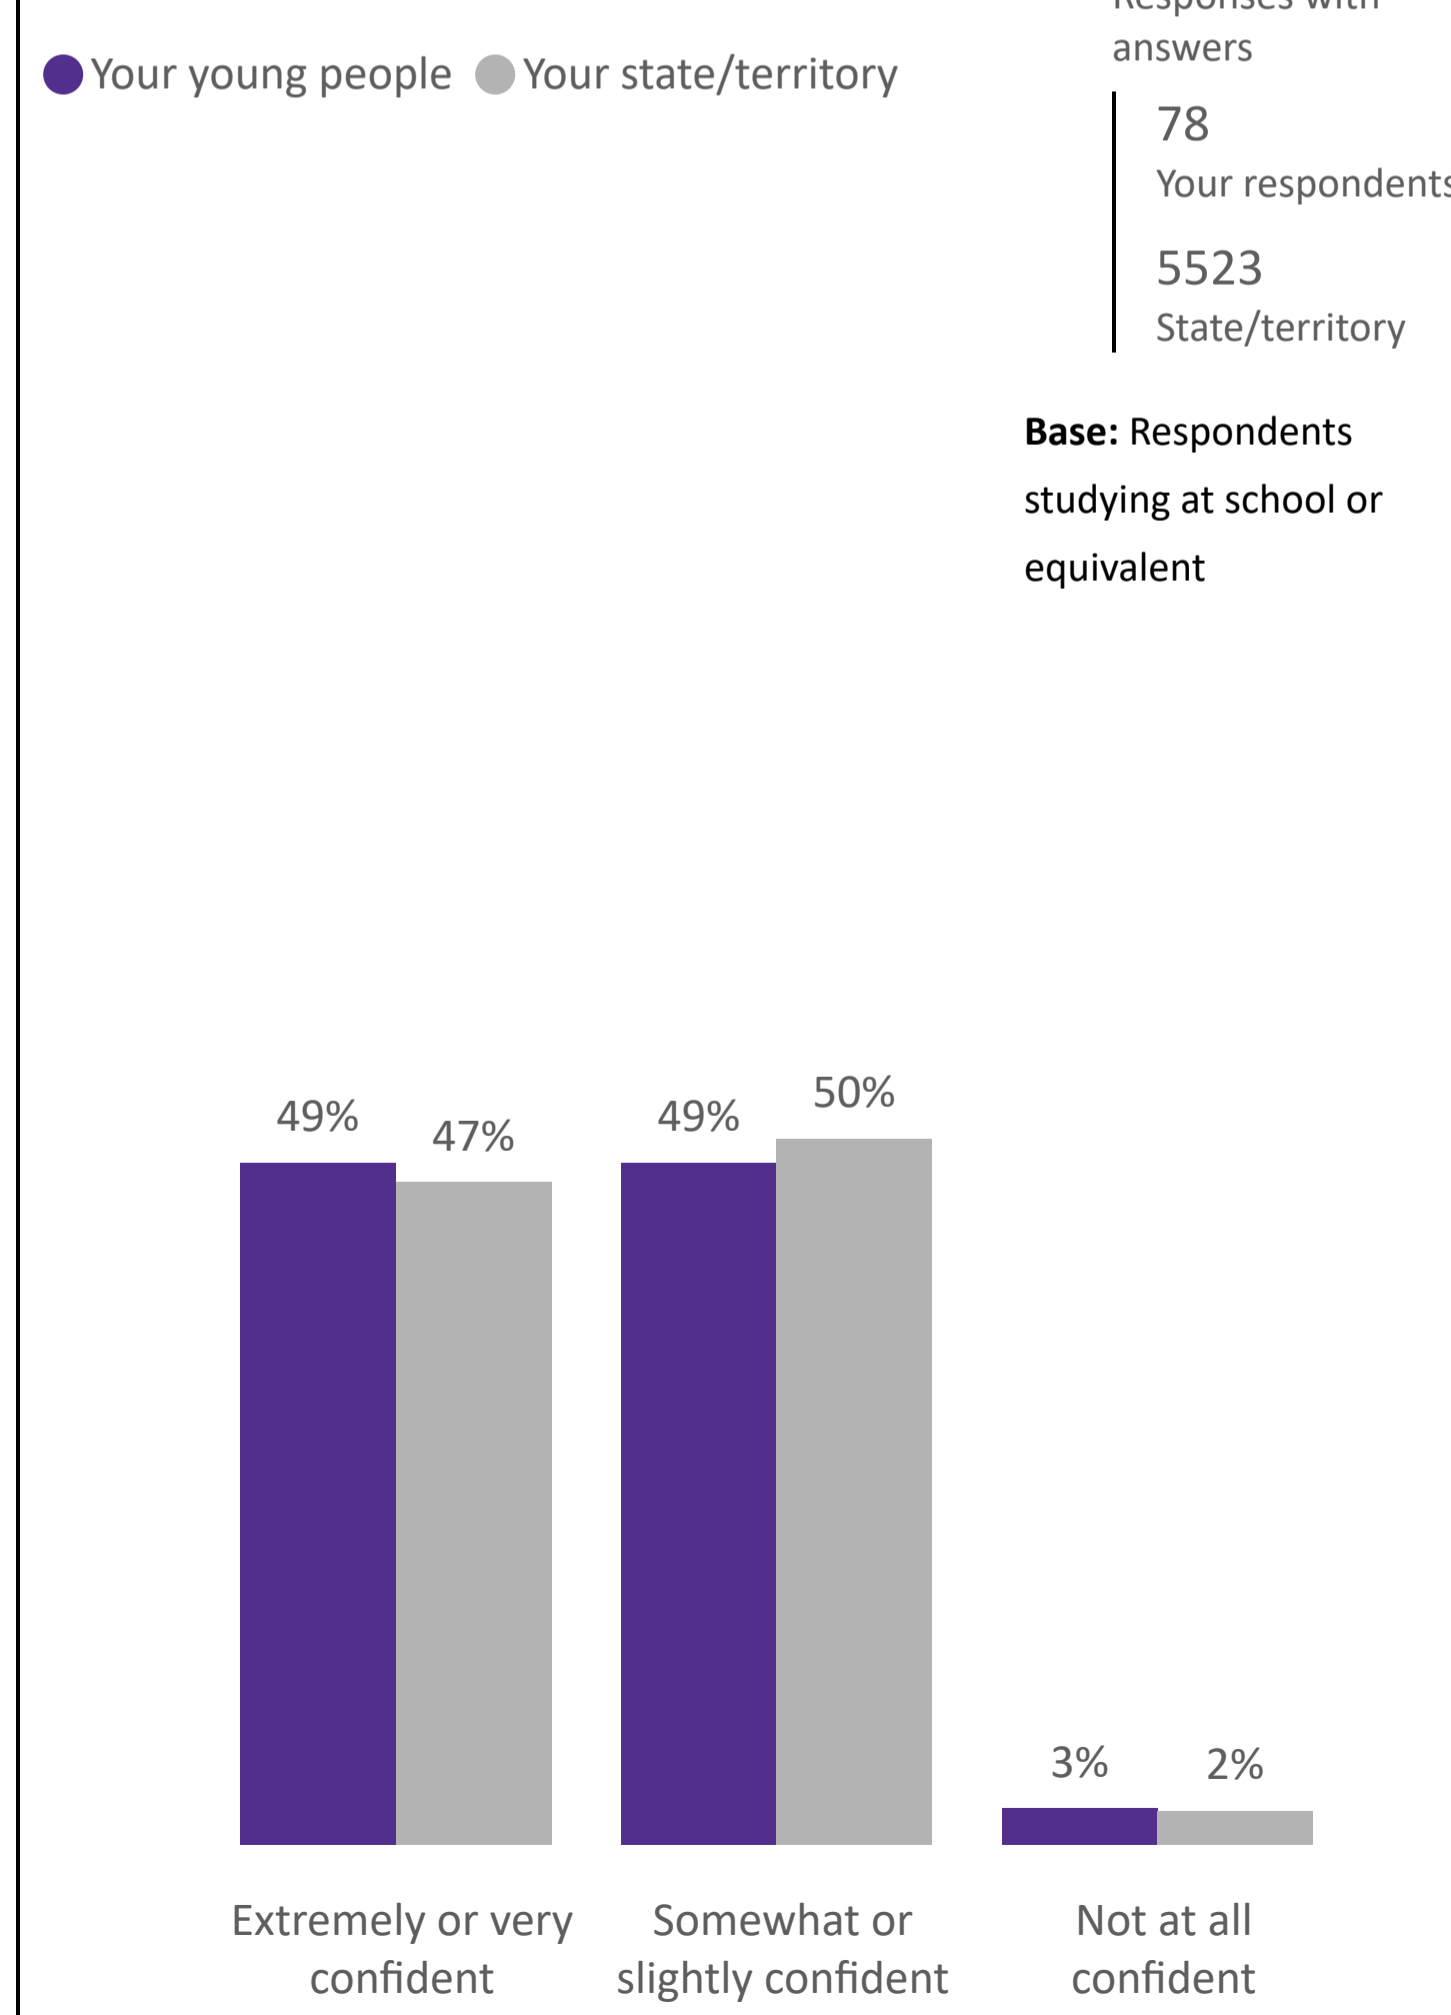

YOUTH SURVEY 2023

Greater Shepparton (LGA)

Background

Now in its 22nd year, the Mission Australia Youth Survey continues to be the biggest annual survey of its kind. A total of 19,501 young people aged 15-19 years took part in the 2023 Youth Survey. This brief report provides an overview of responses for Greater Shepparton (LGA)

Greater Shepparton (LGA)

Greater Shepparton (LGA)

Greater Shepparton (LGA)

Greater Shepparton (LGA)

Plans after leaving school

Confidence in achieving study/work goals after leaving school

Are there any barriers to achieving their study/work goals