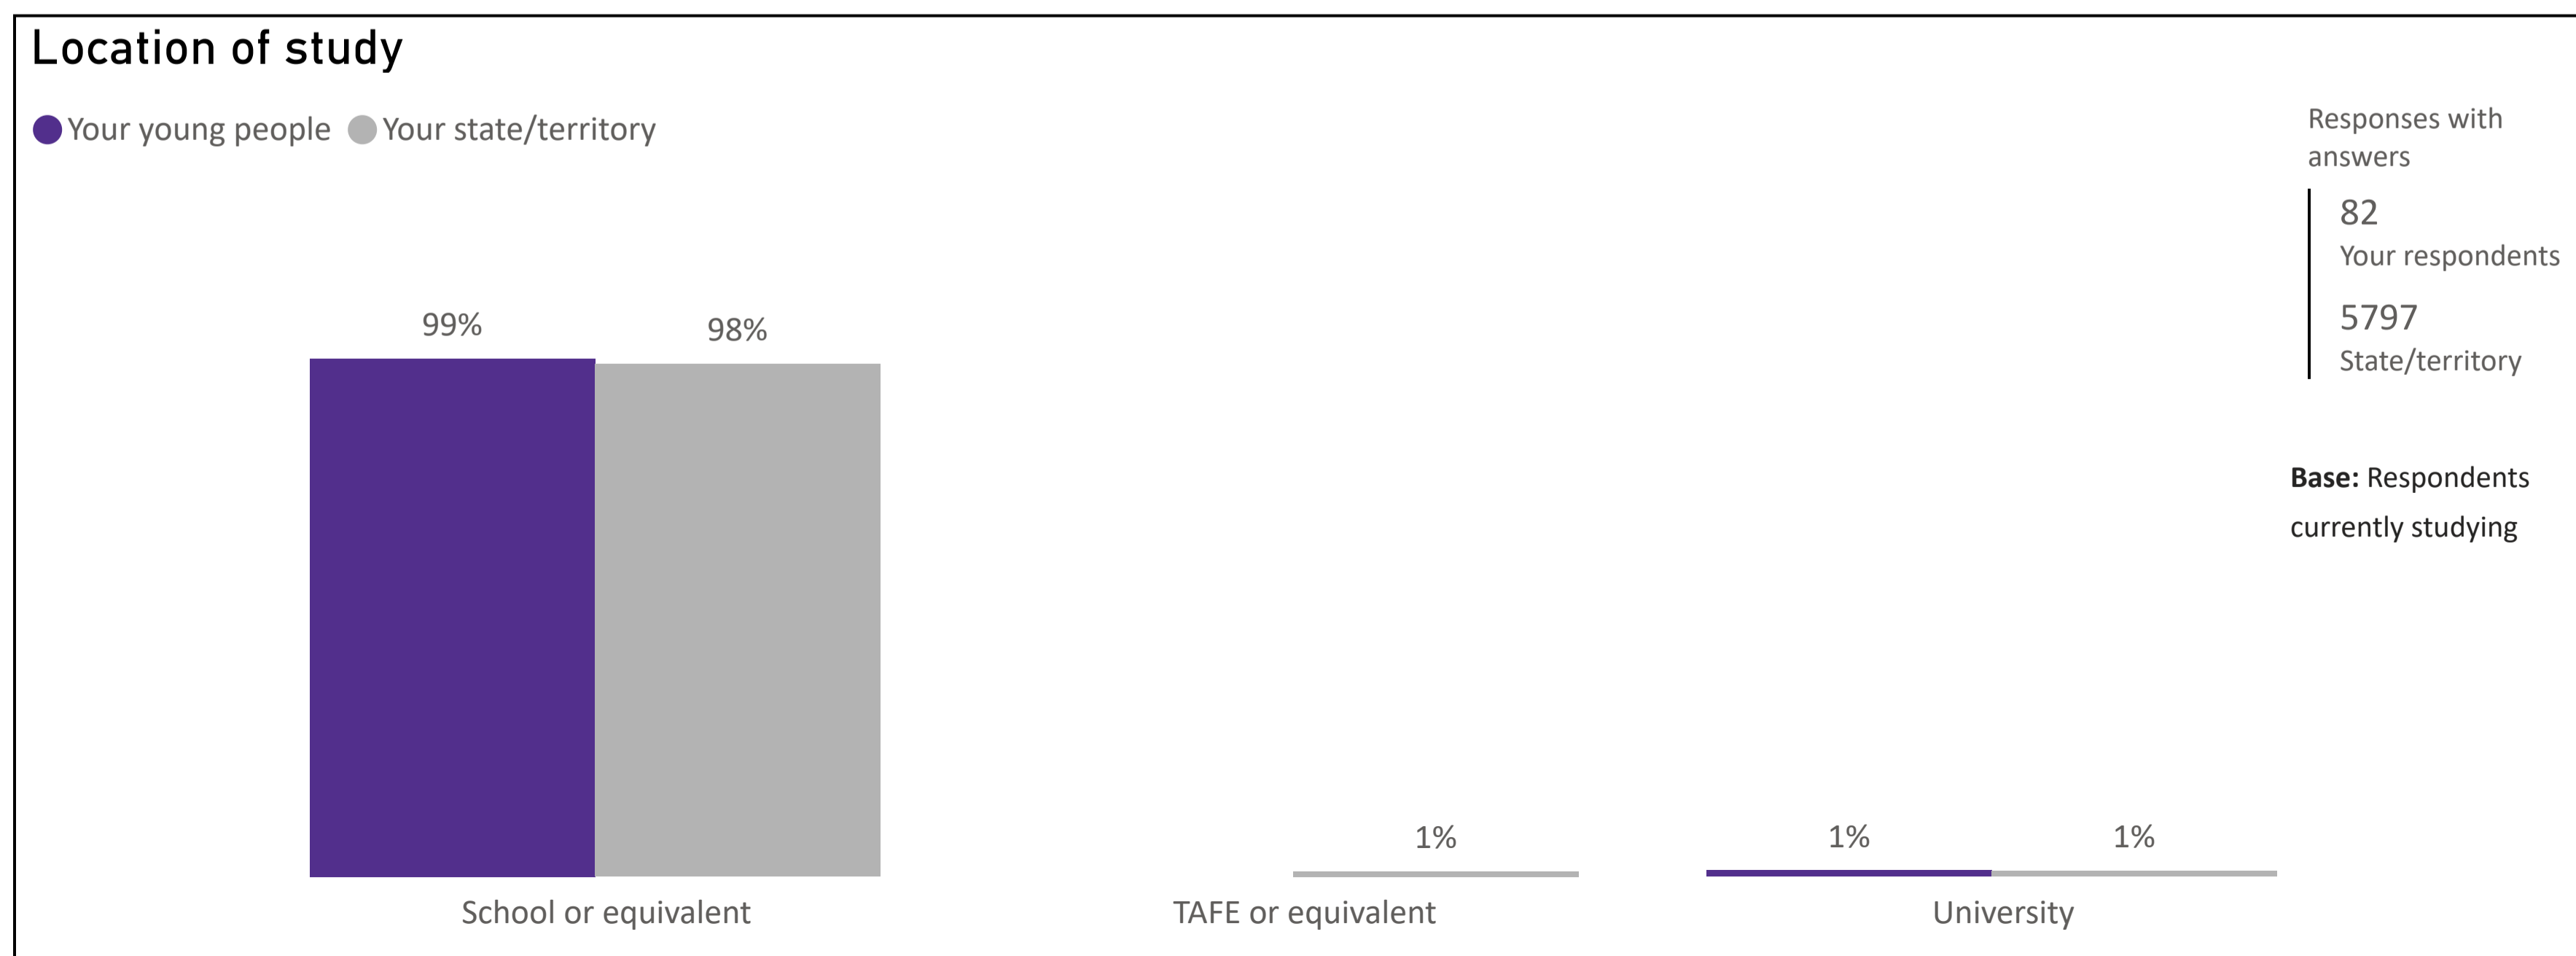

YOUTH SURVEY 2023

Greater Shepparton (LGA)

Background

Now in its 22nd year, the Mission Australia Youth Survey continues to be the biggest annual survey of its kind. A total of 19,501 young people aged 15-19 years took part in the 2023 Youth Survey. This brief report provides an overview of responses for Greater Shepparton (LGA)

Greater Shepparton (LGA)

Greater Shepparton (LGA)

Greater Shepparton (LGA)

Greater Shepparton (LGA)

Plans after leaving school

Confidence in achieving study/work goals after leaving school

Are there any barriers to achieving their study/work goals