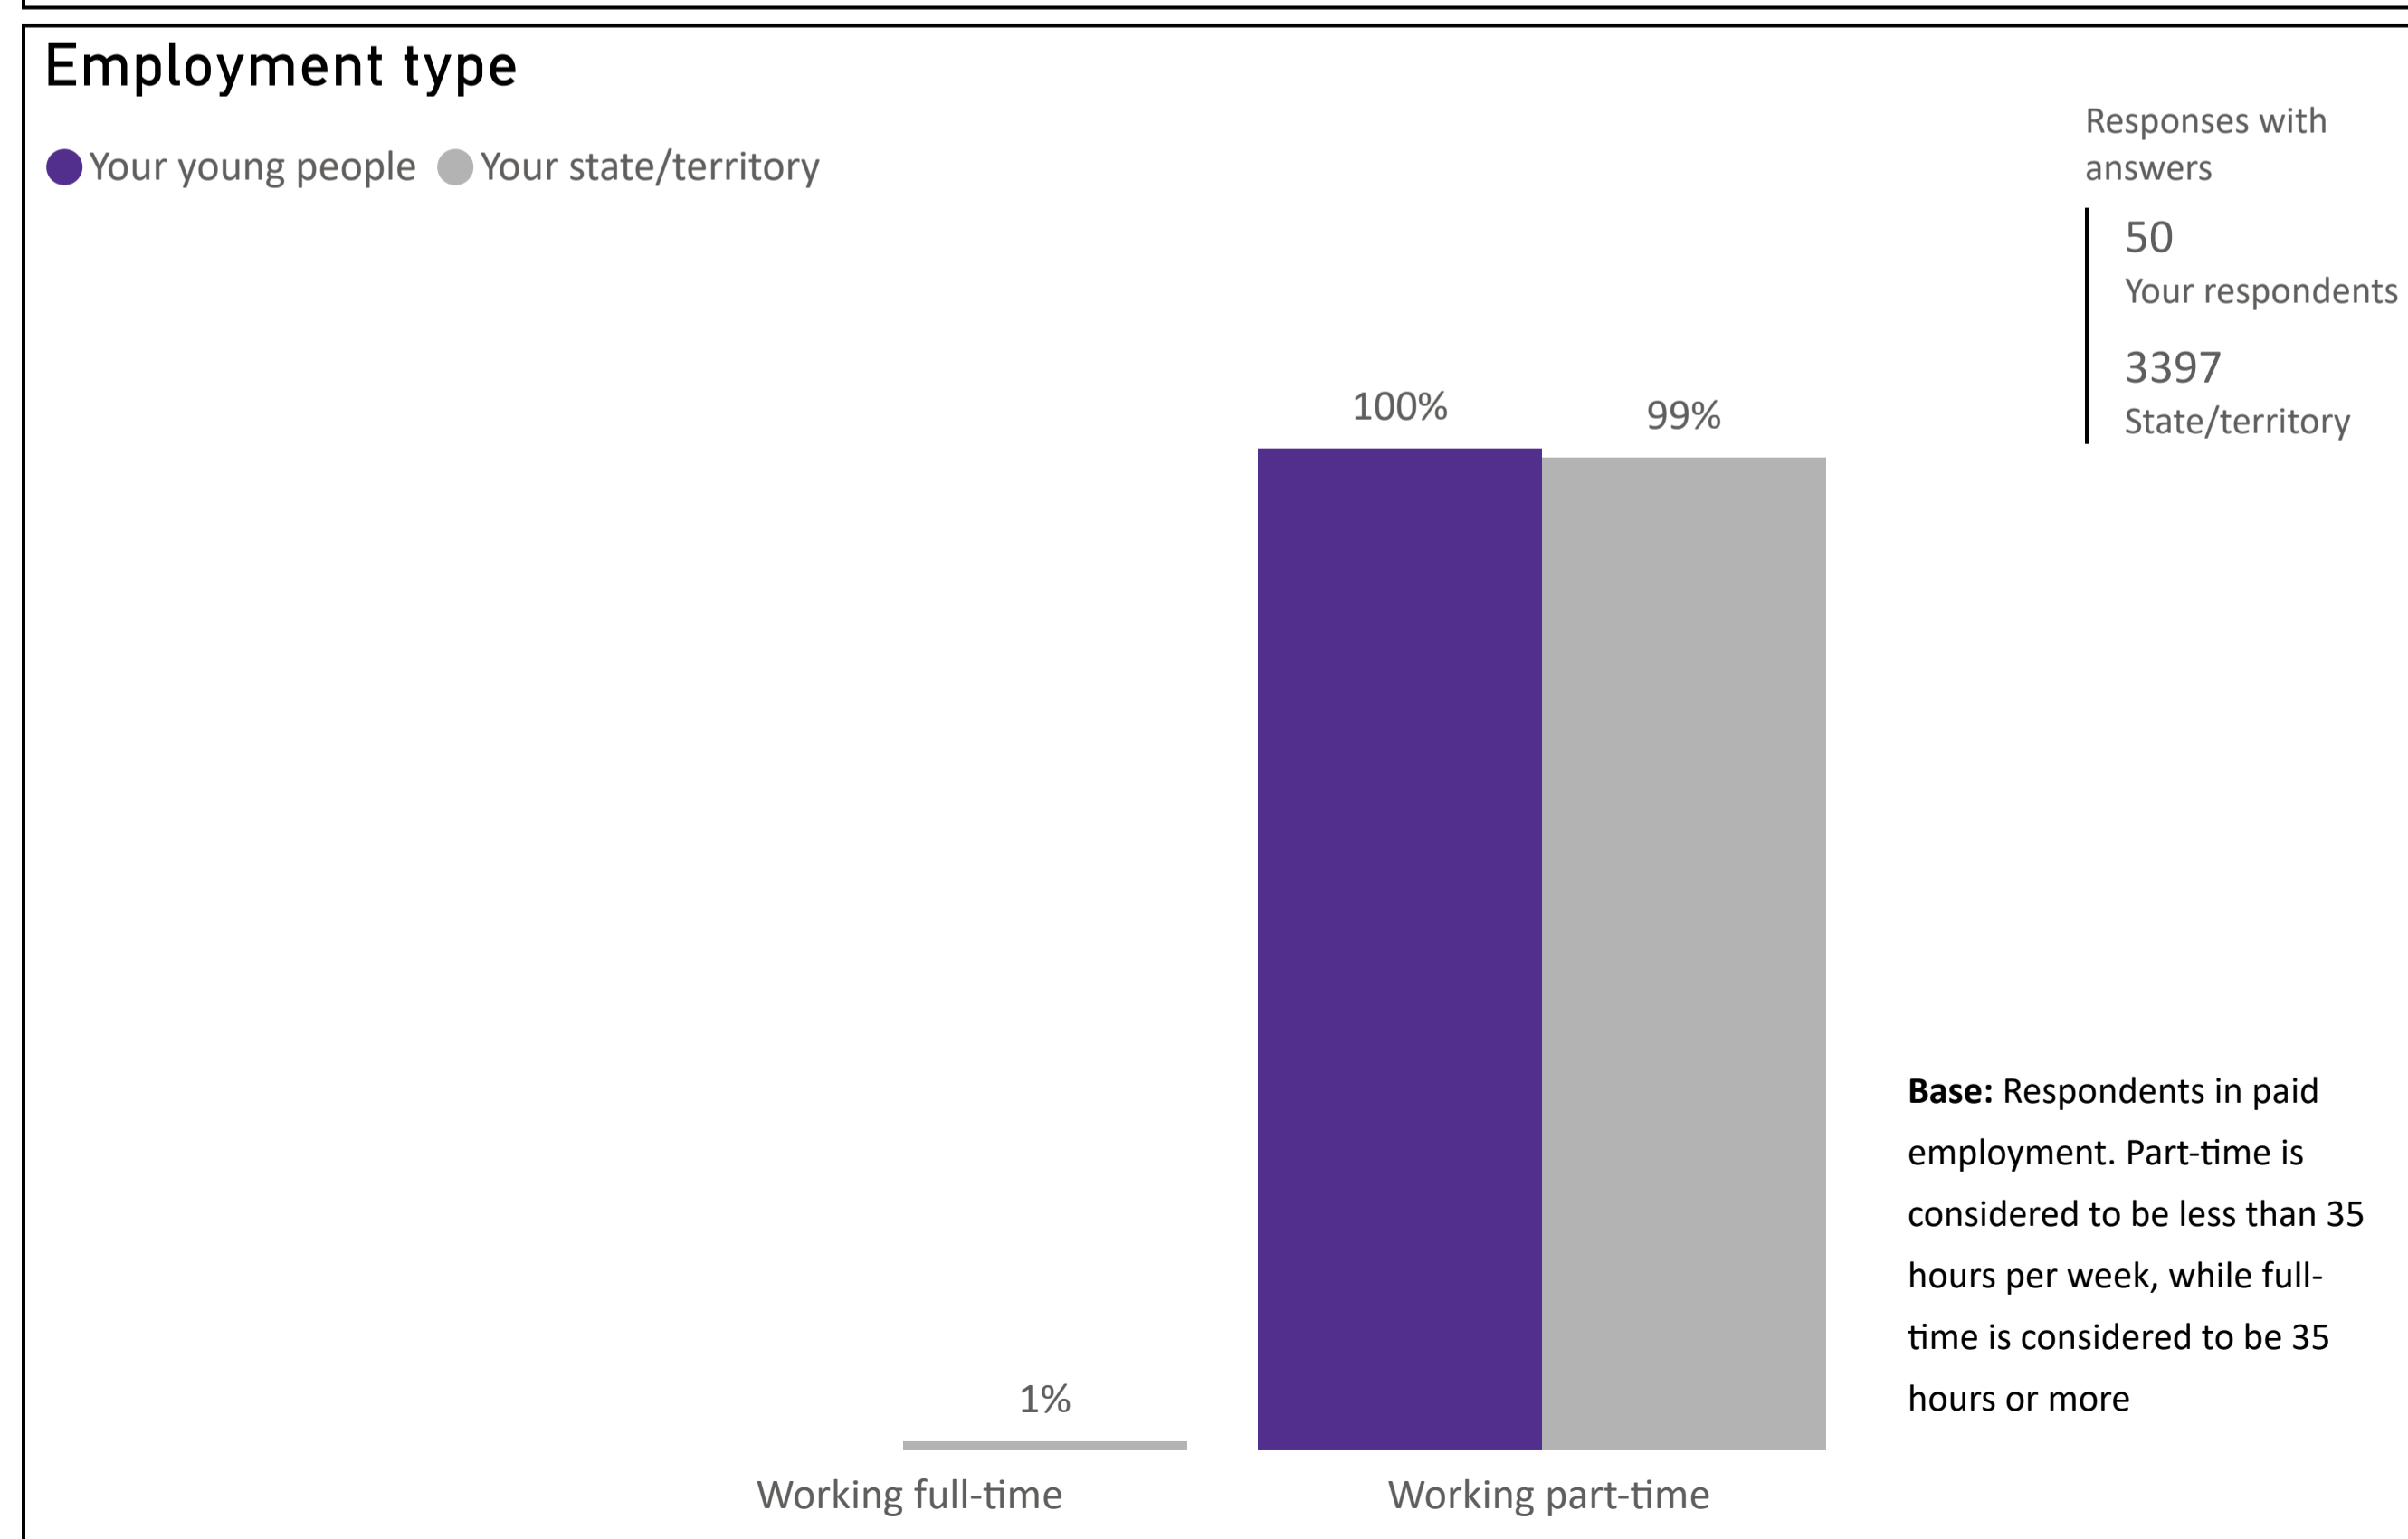

YOUTH SURVEY 2023

Greater Shepparton (LGA)

Background

Now in its 22nd year, the Mission Australia Youth Survey continues to be the biggest annual survey of its kind. A total of 19,501 young people aged 15-19 years took part in the 2023 Youth Survey. This brief report provides an overview of responses for Greater Shepparton (LGA)

Greater Shepparton (LGA)

Greater Shepparton (LGA)

Greater Shepparton (LGA)

Greater Shepparton (LGA)

Plans after leaving school

Confidence in achieving study/work goals after leaving school

Are there any barriers to achieving their study/work goals

Barriers to achieving study/work goals

Greater Shepparton (LGA)

Greater Shepparton (LGA)

Greater Shepparton (LGA)

Greater Shepparton (LGA)

Sources of support for important issues

Family's ability to get along with one another

<https://www.missionaustralia.com.au/publications/youth-survey>

Please help us to ensure participation for the *Youth Survey 2024*!

We are now preparing for the *Youth Survey 2024*! If you are a young person, school, community organisation or group and are interested in being involved in the *Youth Survey 2024*, please register your interest by filling in the Expression of Interest form, available here: