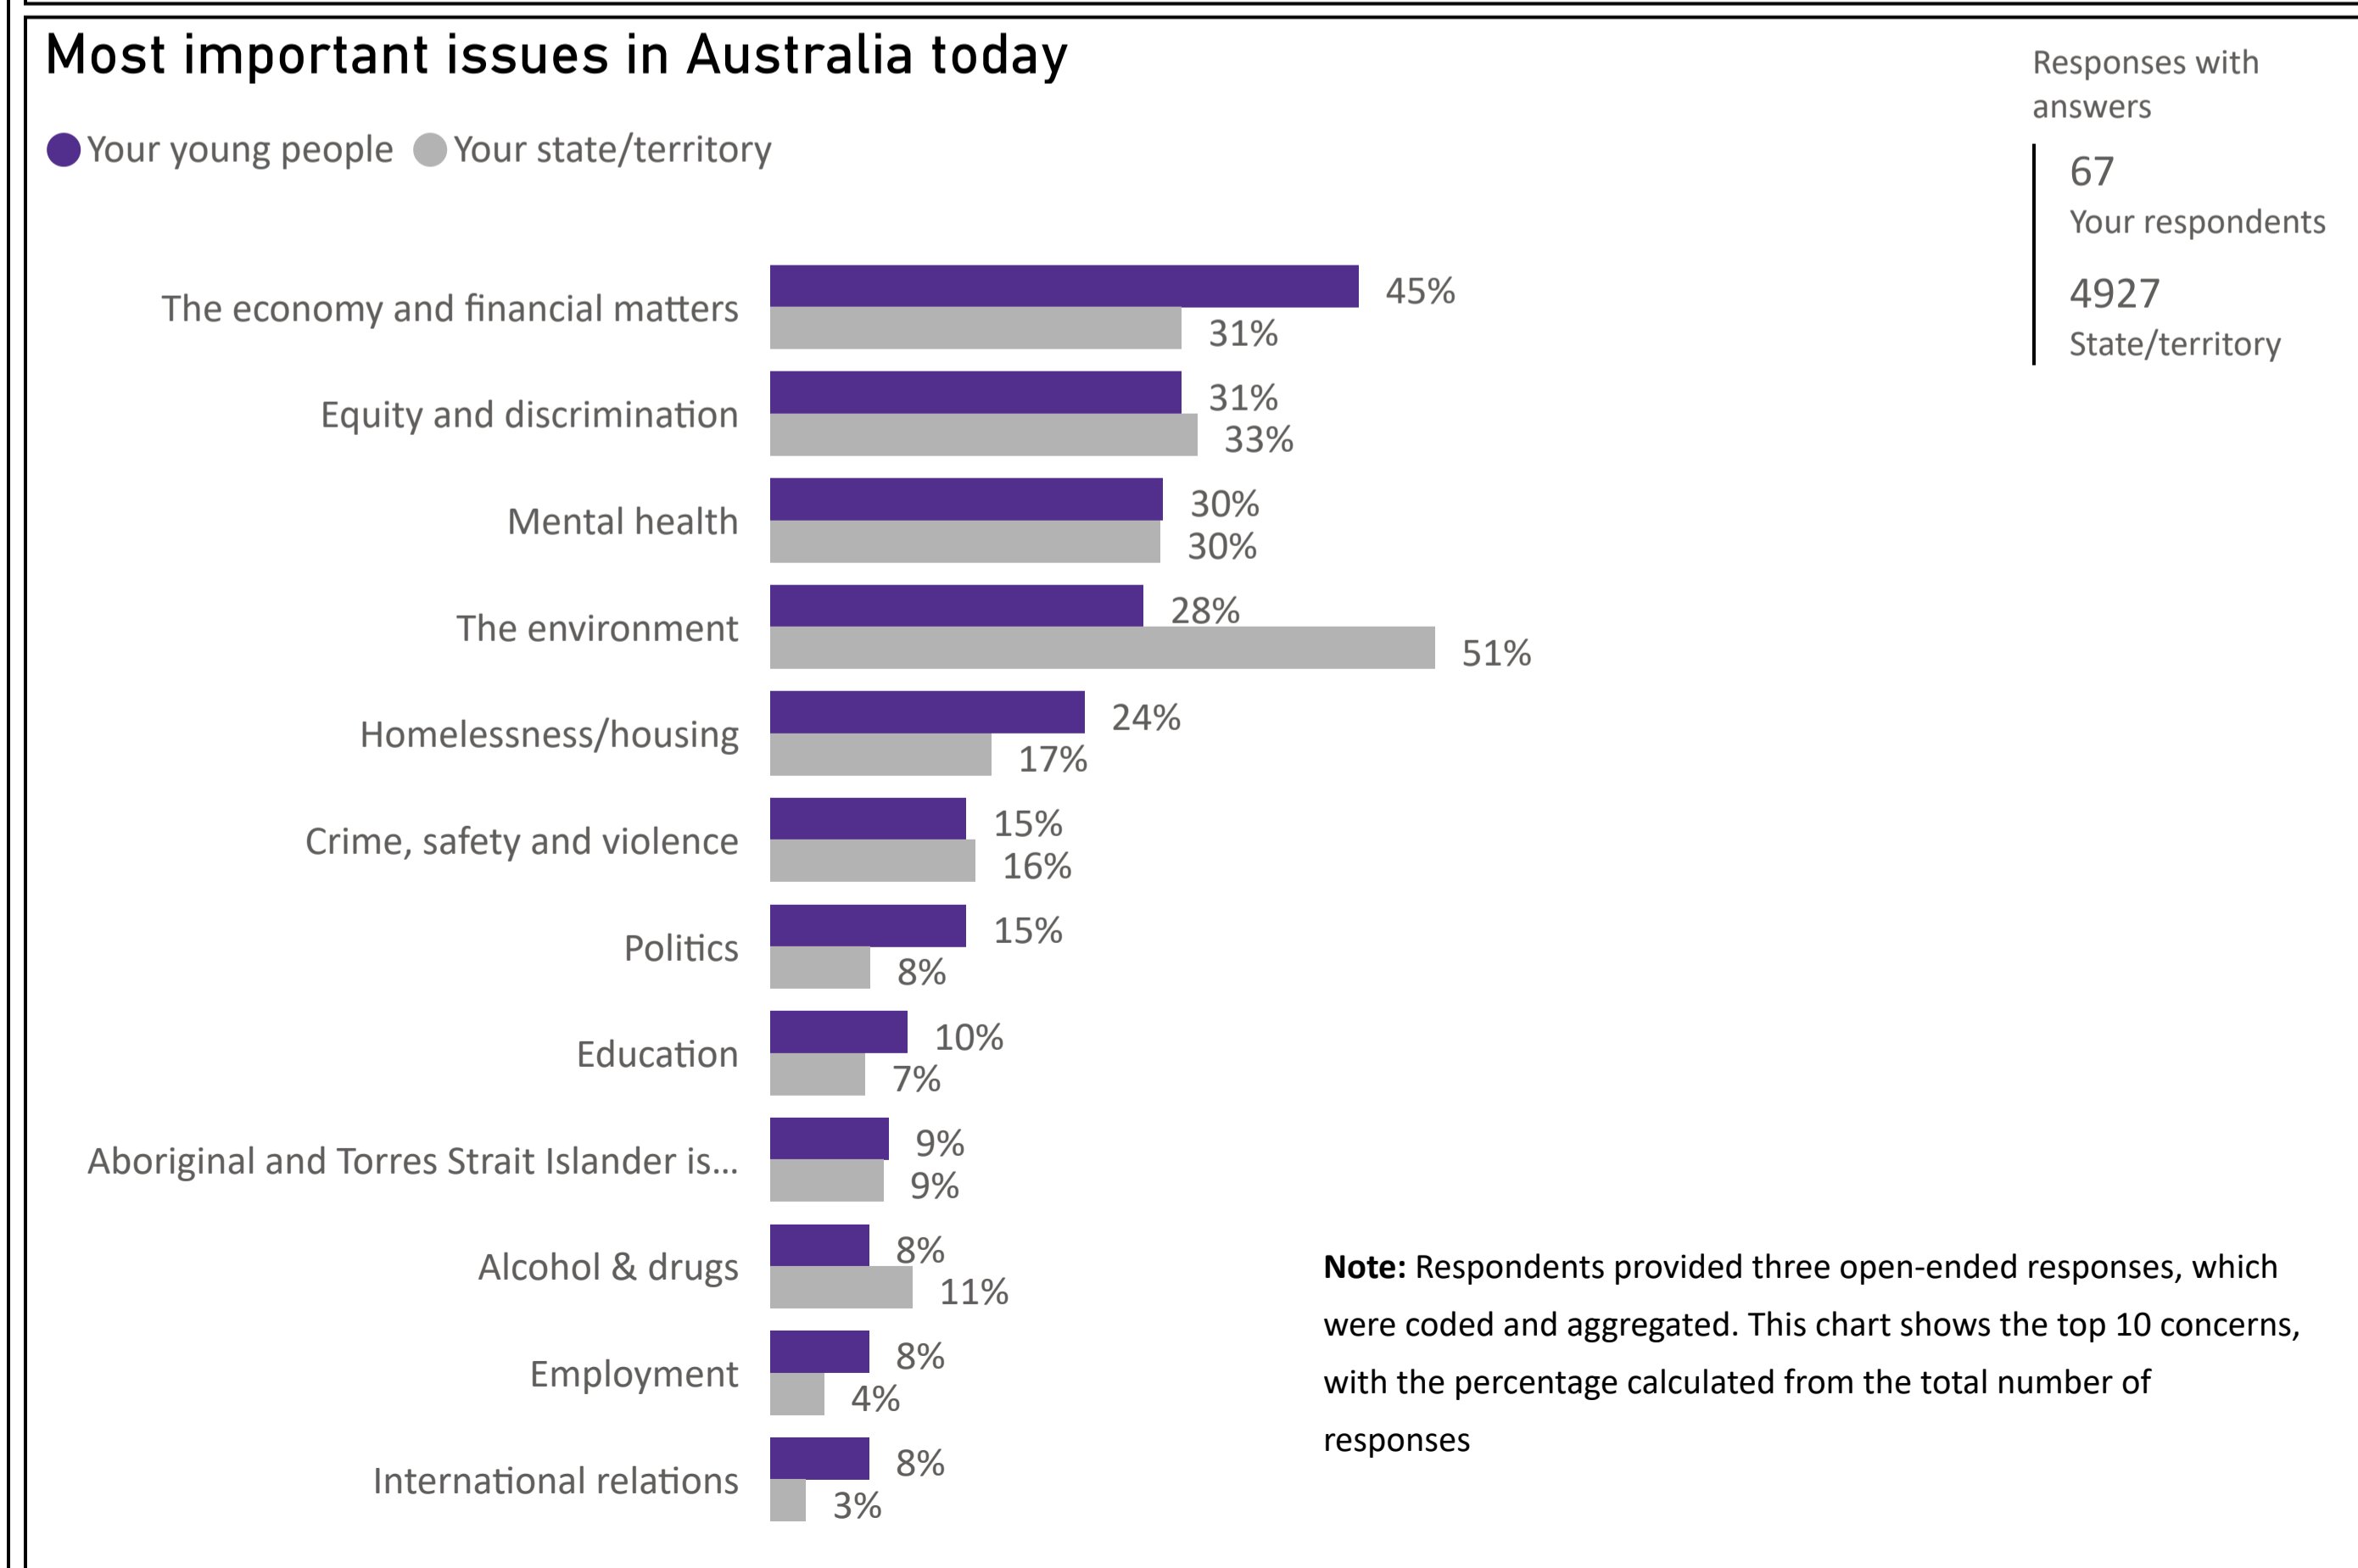

Greater Shepparton (LGA)