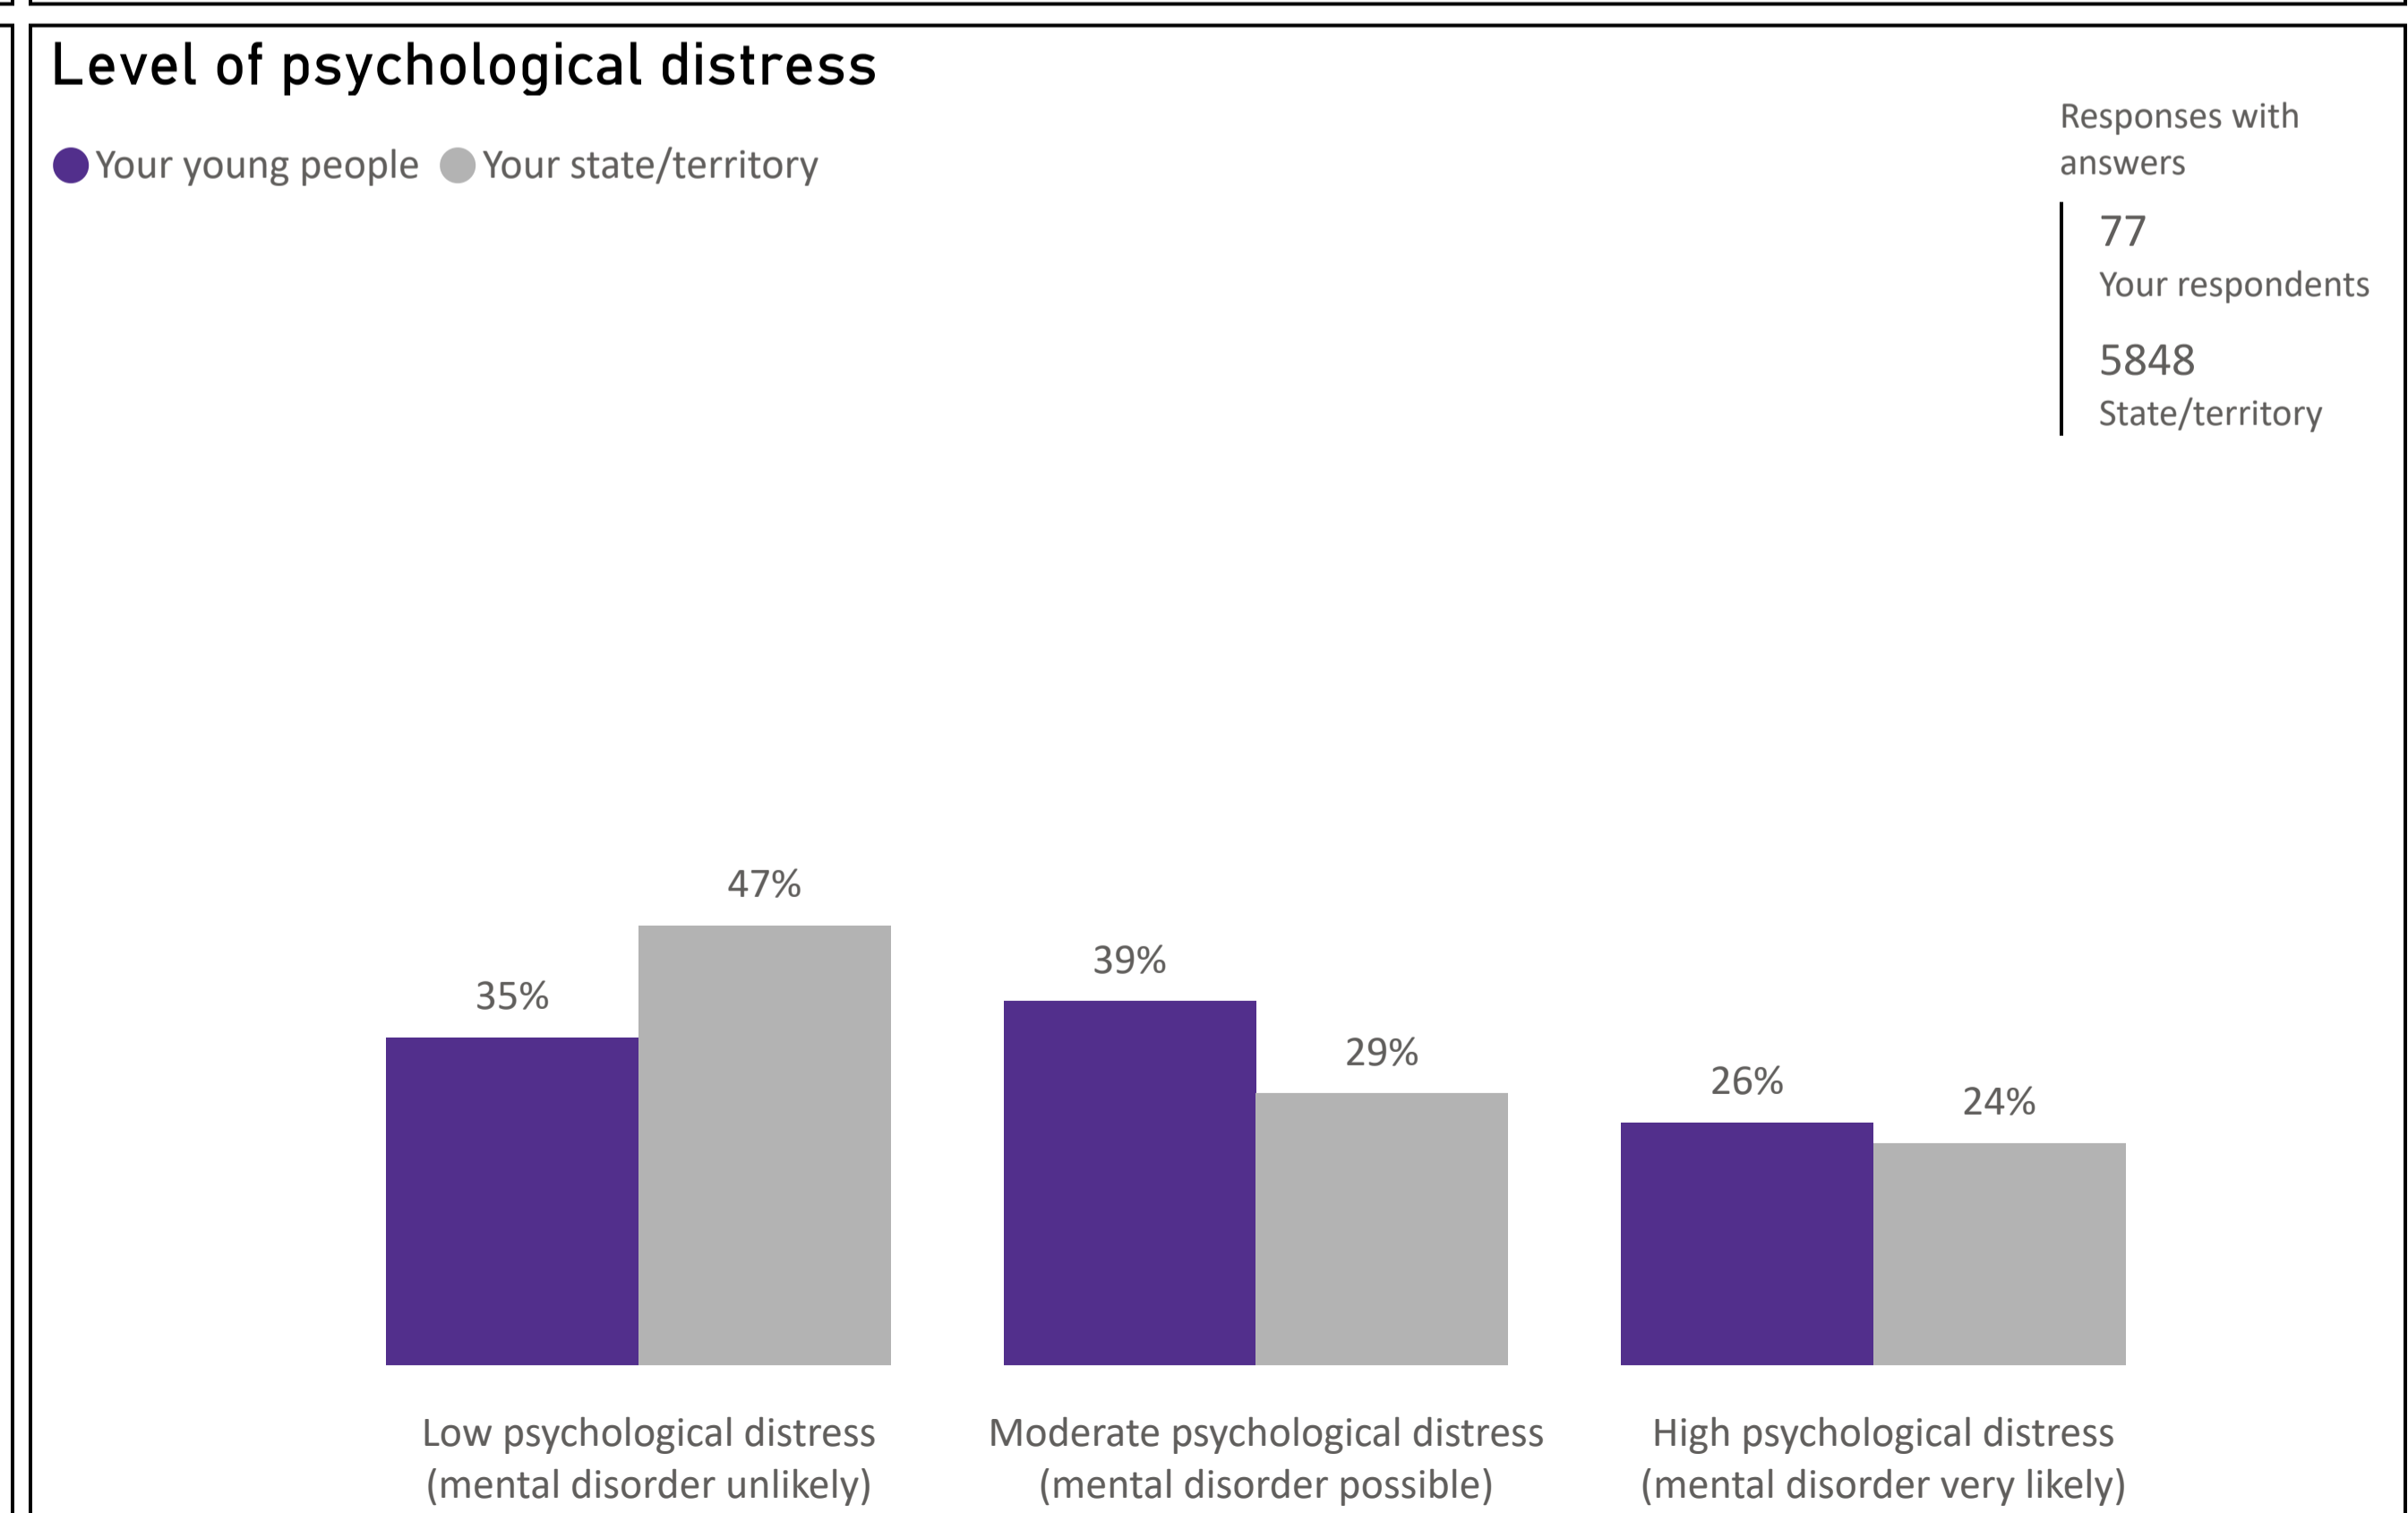

Greater Shepparton (LGA)