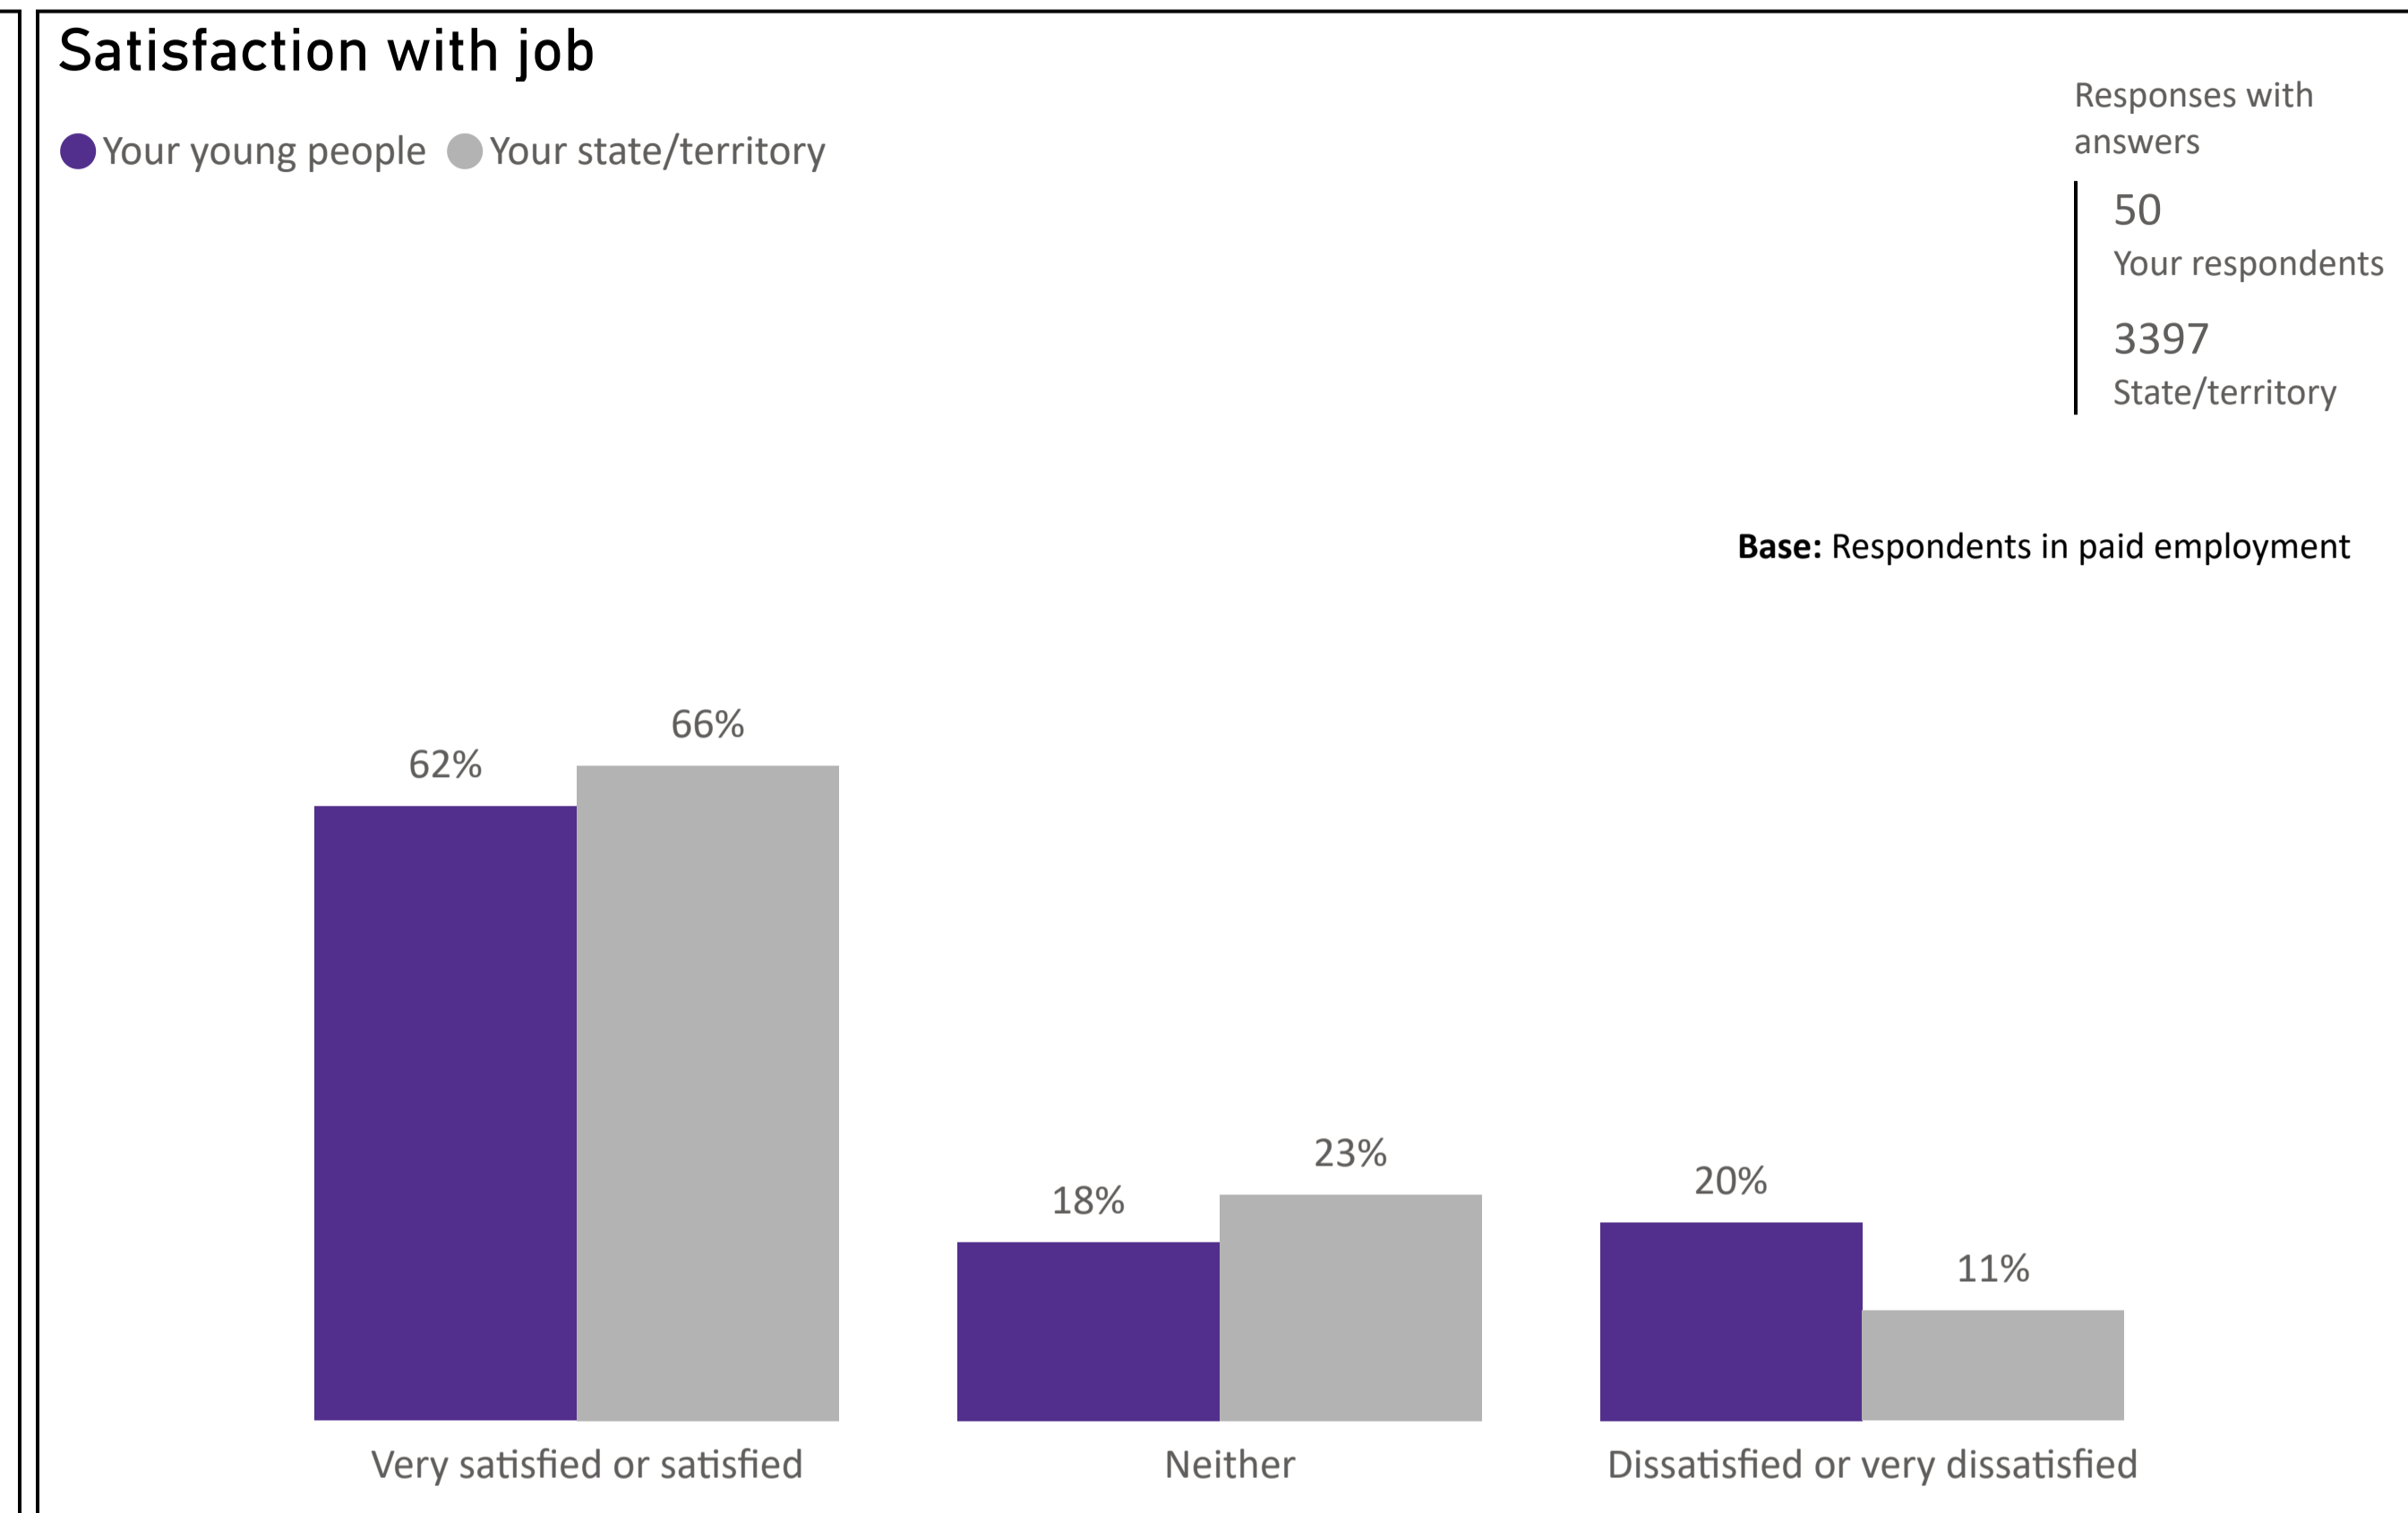

Greater Shepparton (LGA)