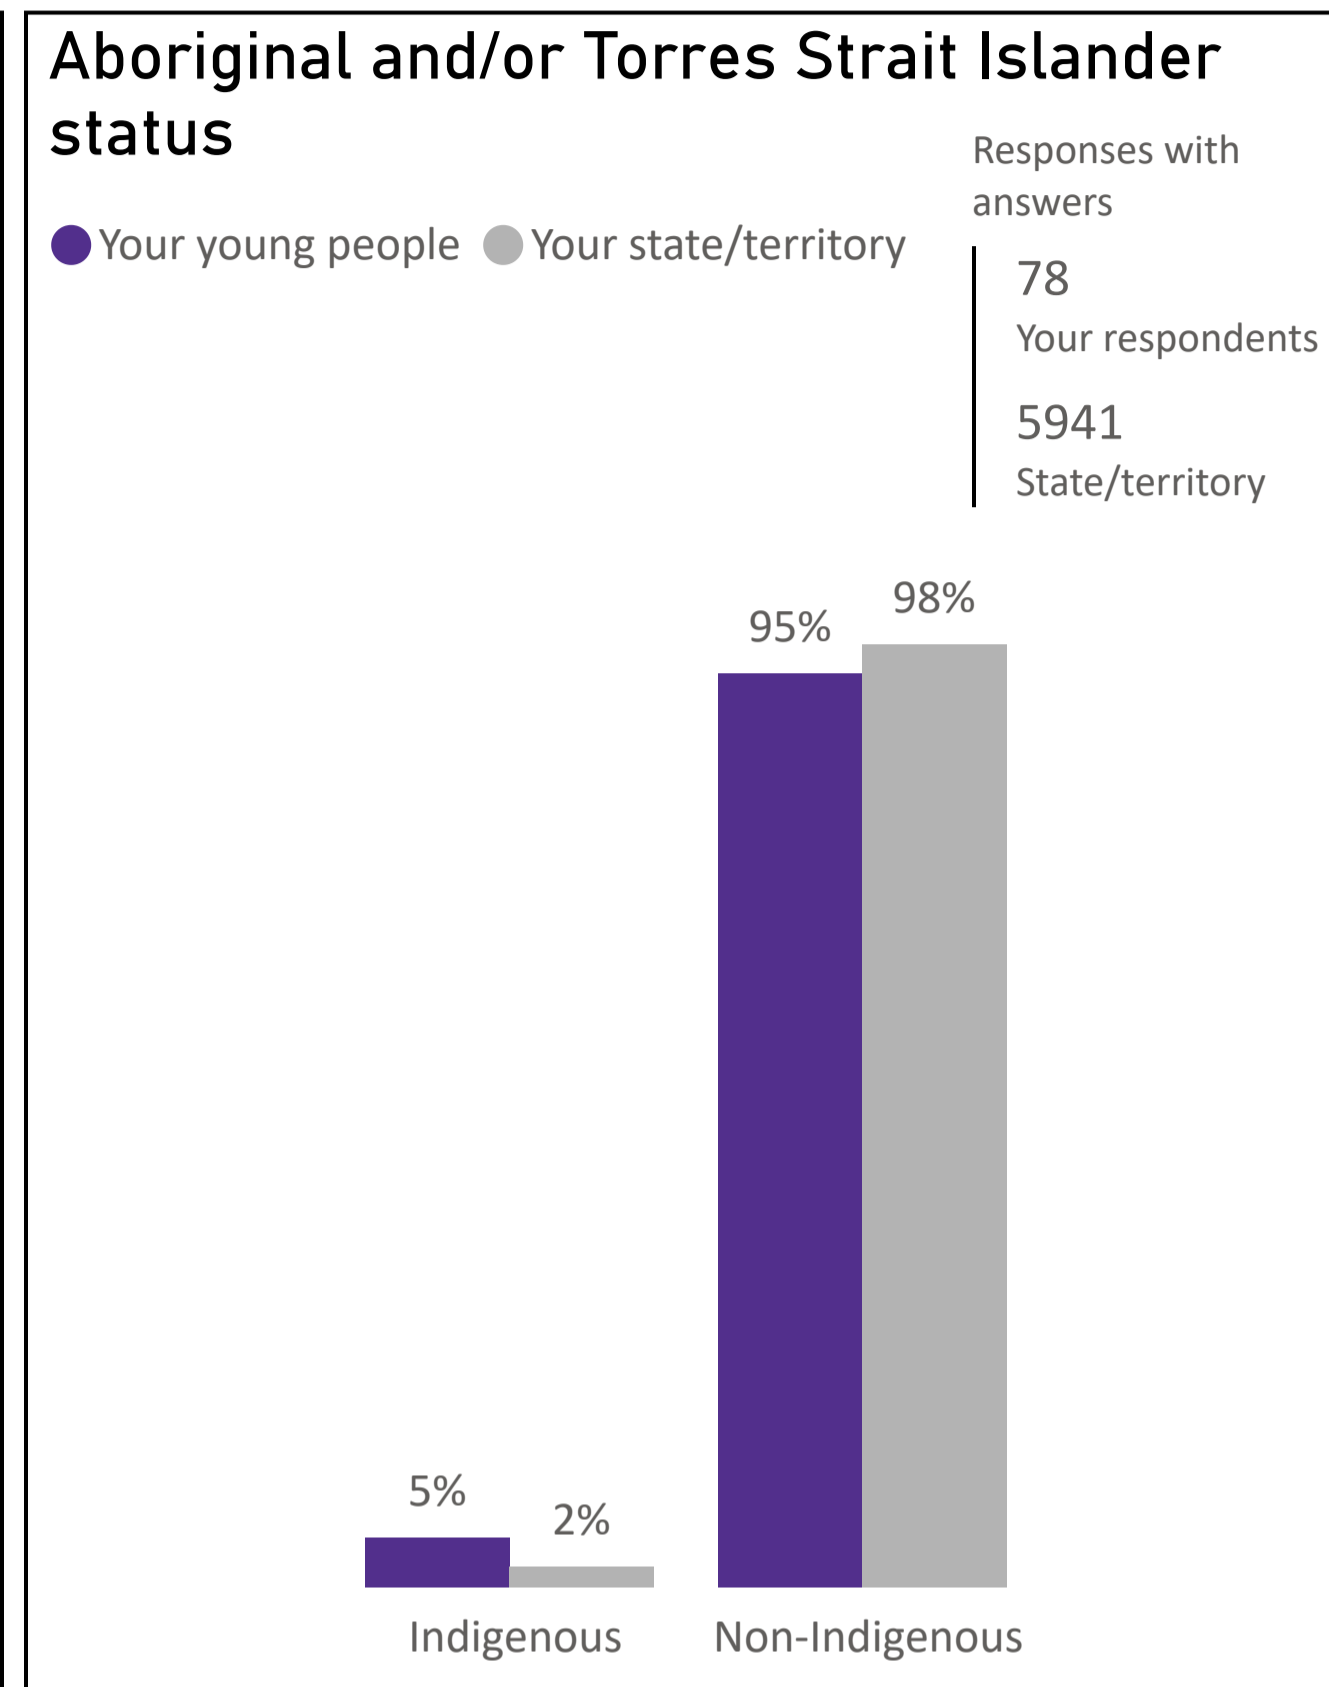

Greater Shepparton (LGA)