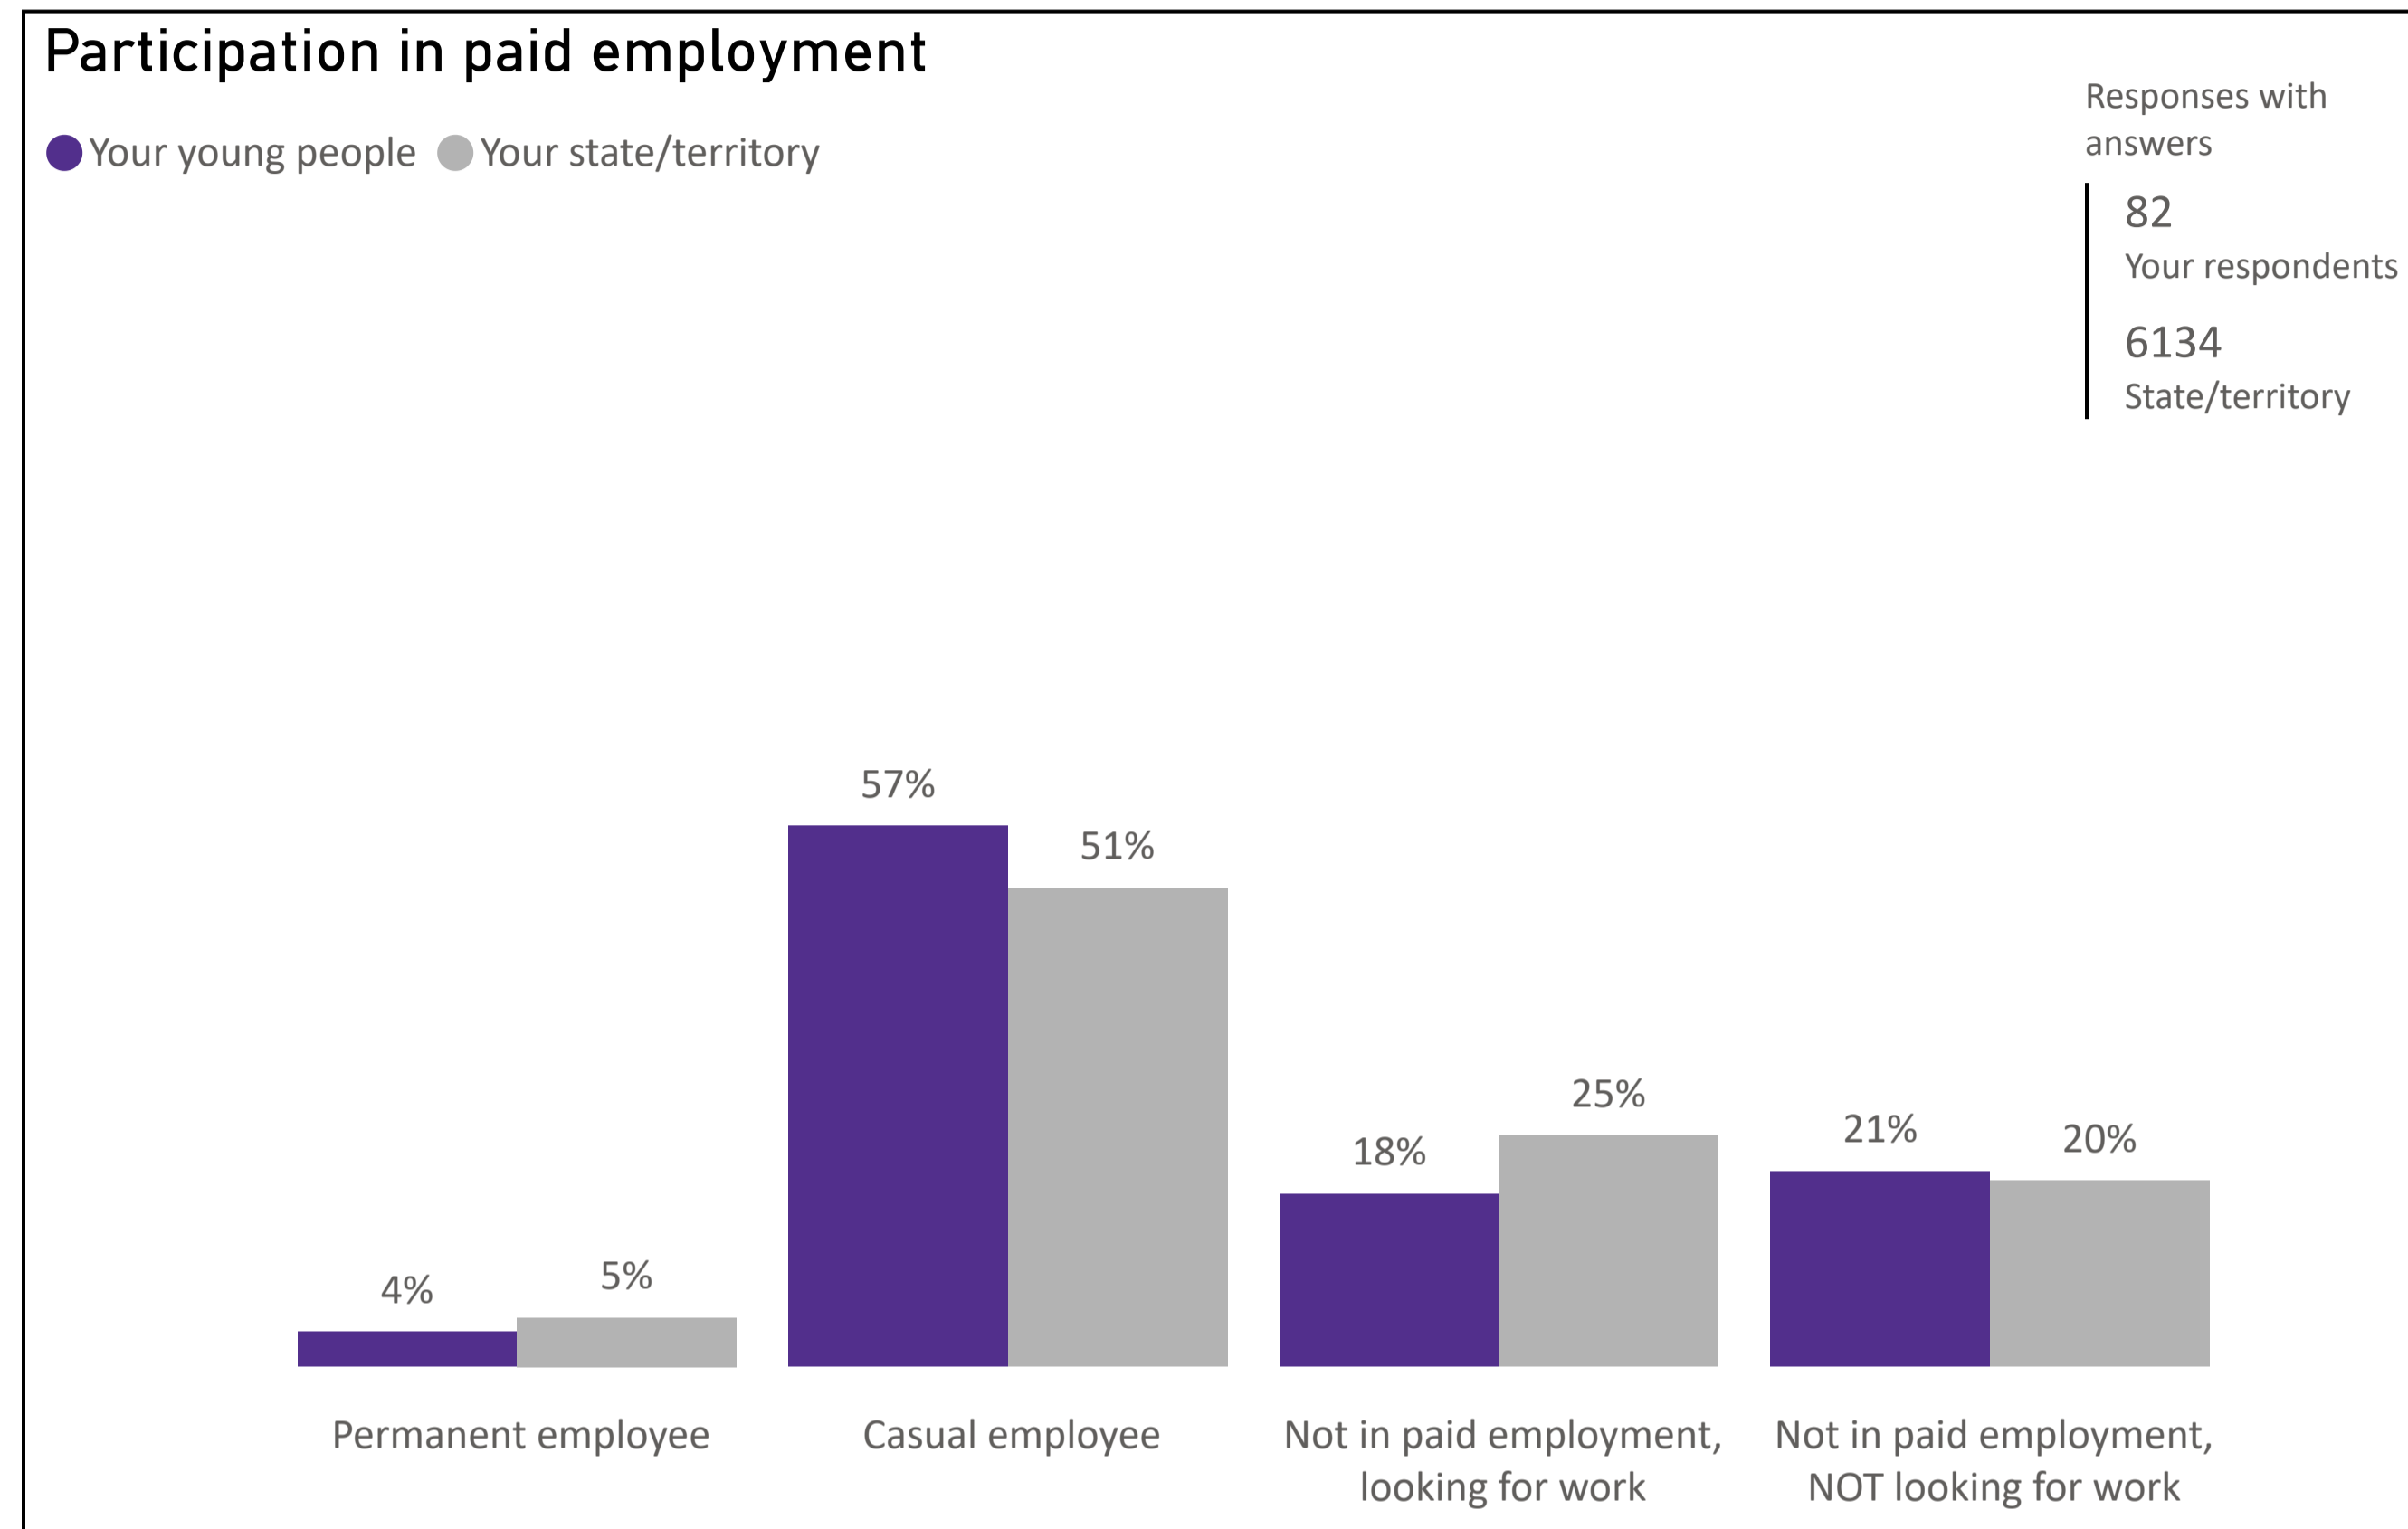

Greater Shepparton (LGA)