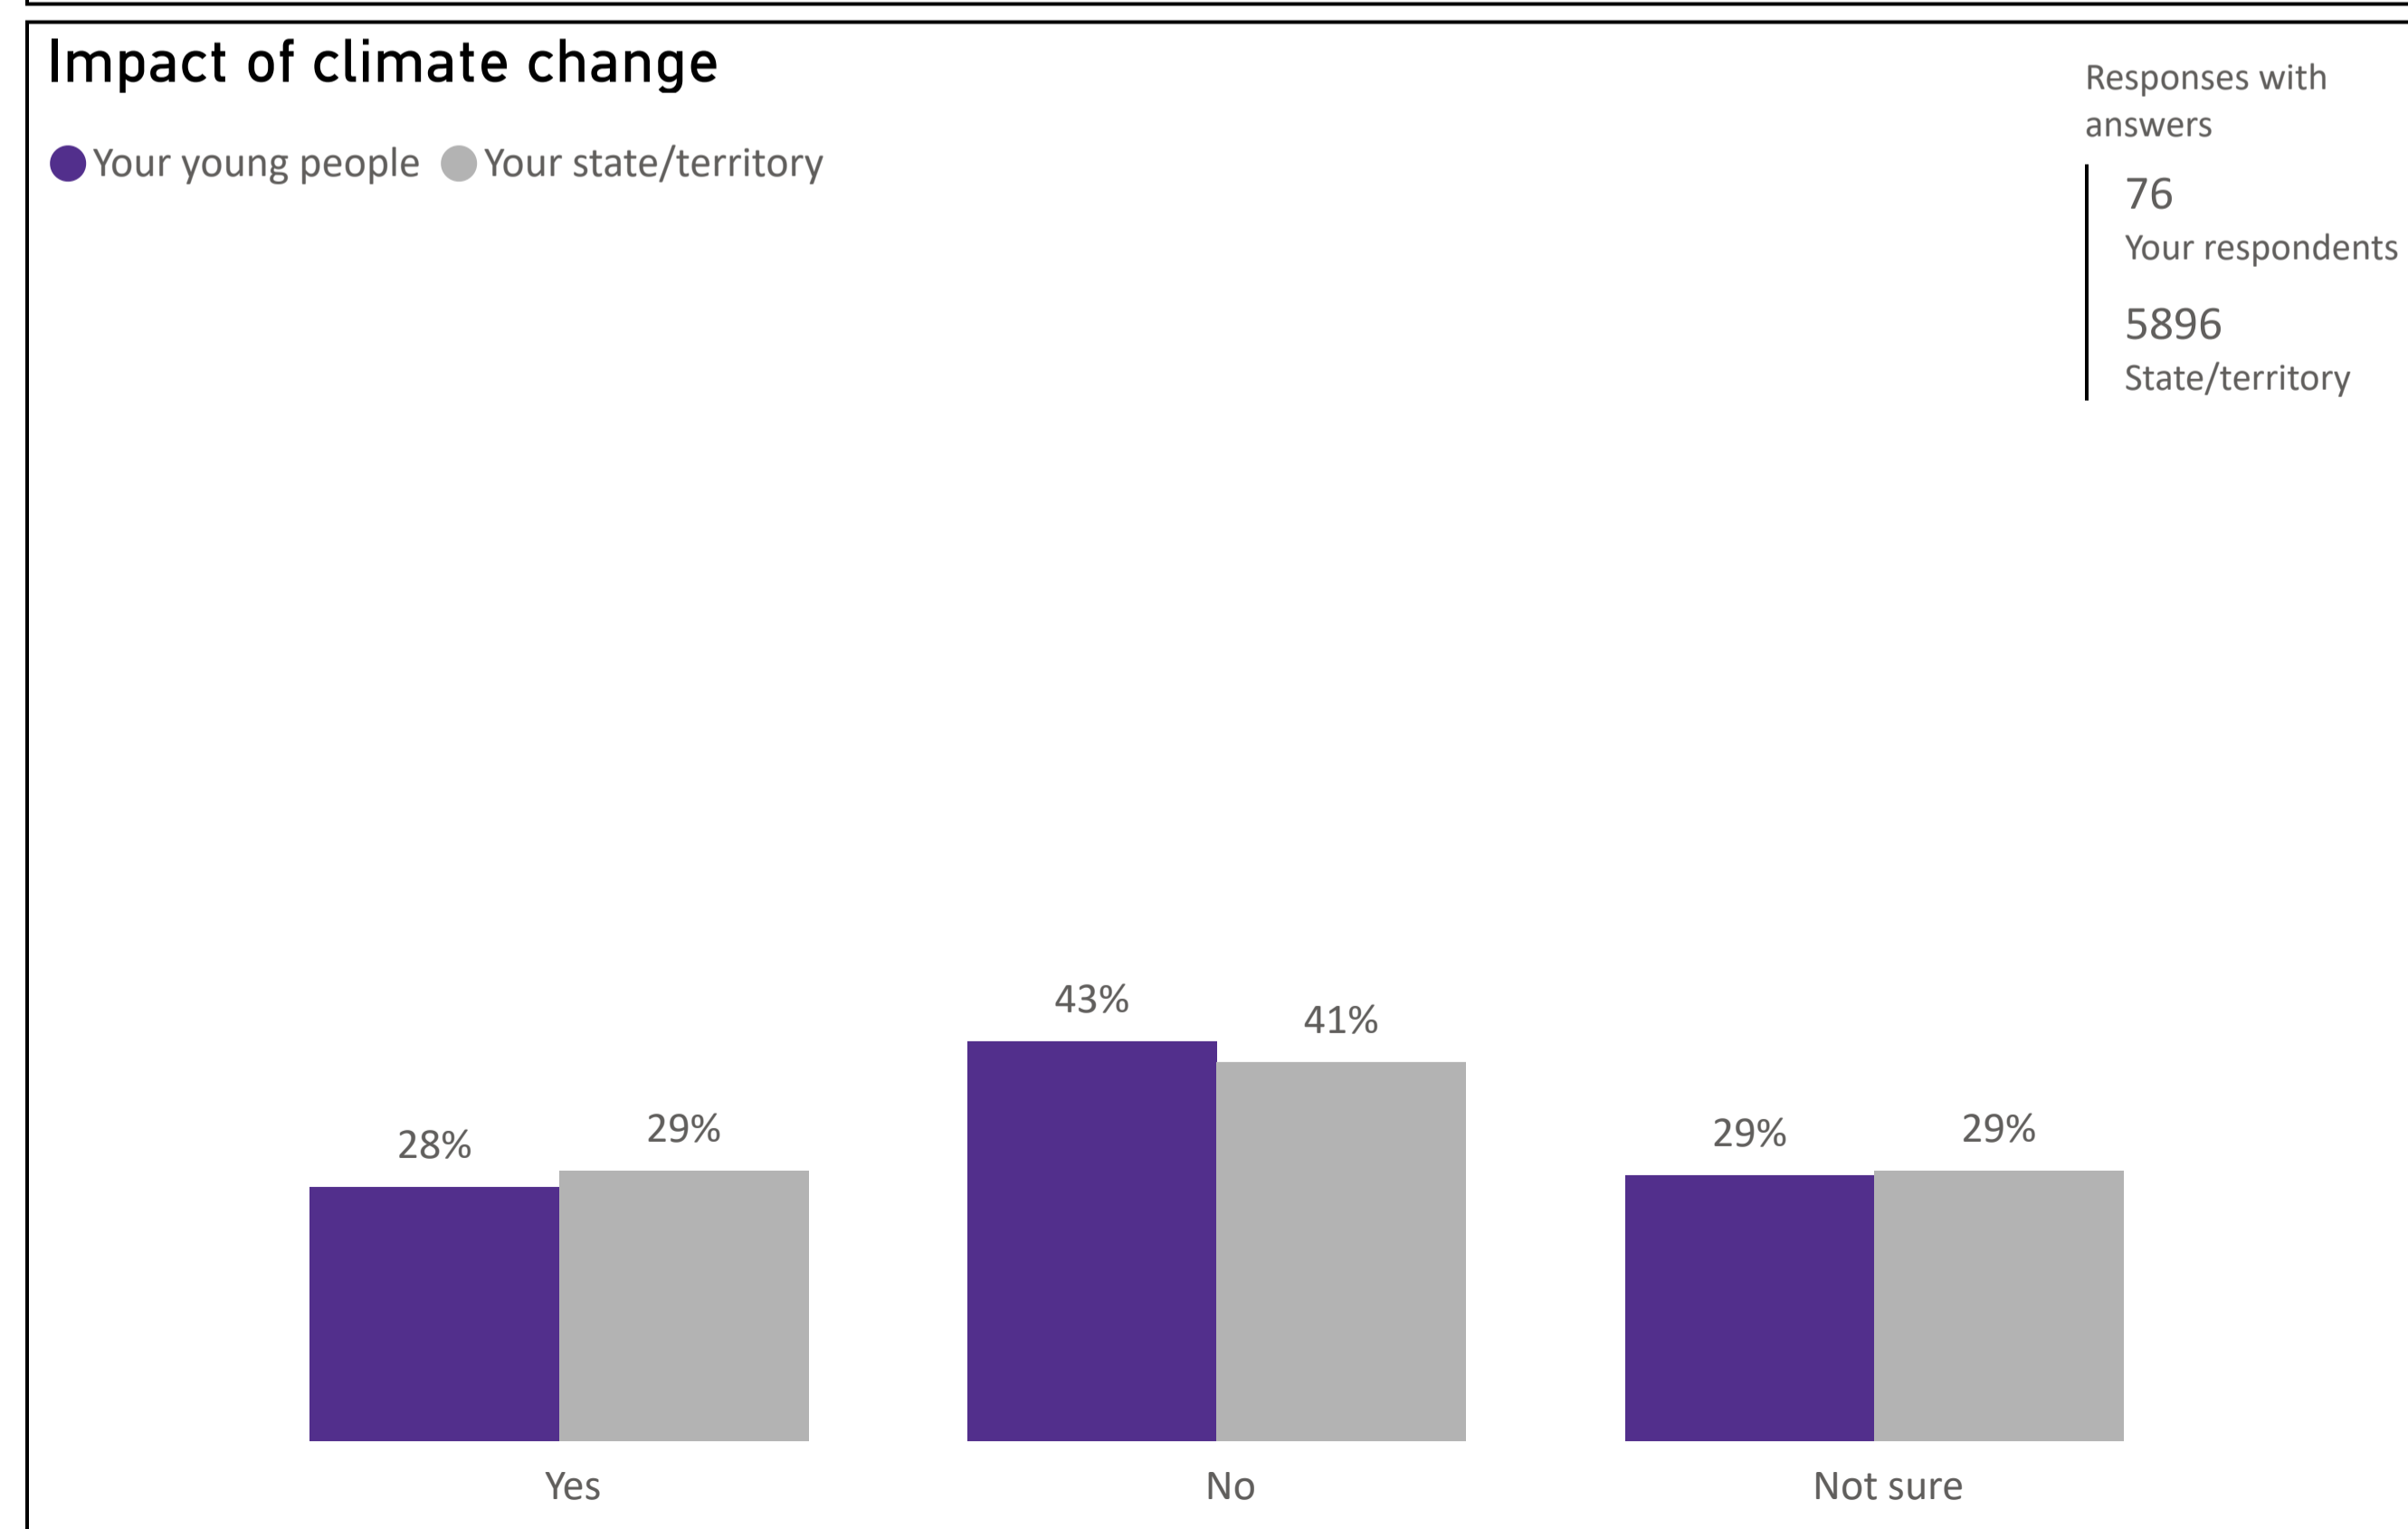

Feelings about community

Greater Shepparton (LGA)

Greater Shepparton (LGA)

Greater Shepparton (LGA)

Greater Shepparton (LGA)

Thank you to the 19,501 young people who took part in the 2023 Youth Survey!

[Read the 2023 Youth Survey national and states reports here:](https://www.missionaustralia.com.au/publications/youth-survey)

<https://www.missionaustralia.com.au/publications/youth-survey>

Please help us to ensure participation for the *Youth Survey 2024*!

We are now preparing for the *Youth Survey 2024*! If you are a young person, school, community organisation or group and are interested in being involved in the *Youth Survey 2024*, please register your interest by filling in the Expression of Interest form, available here: