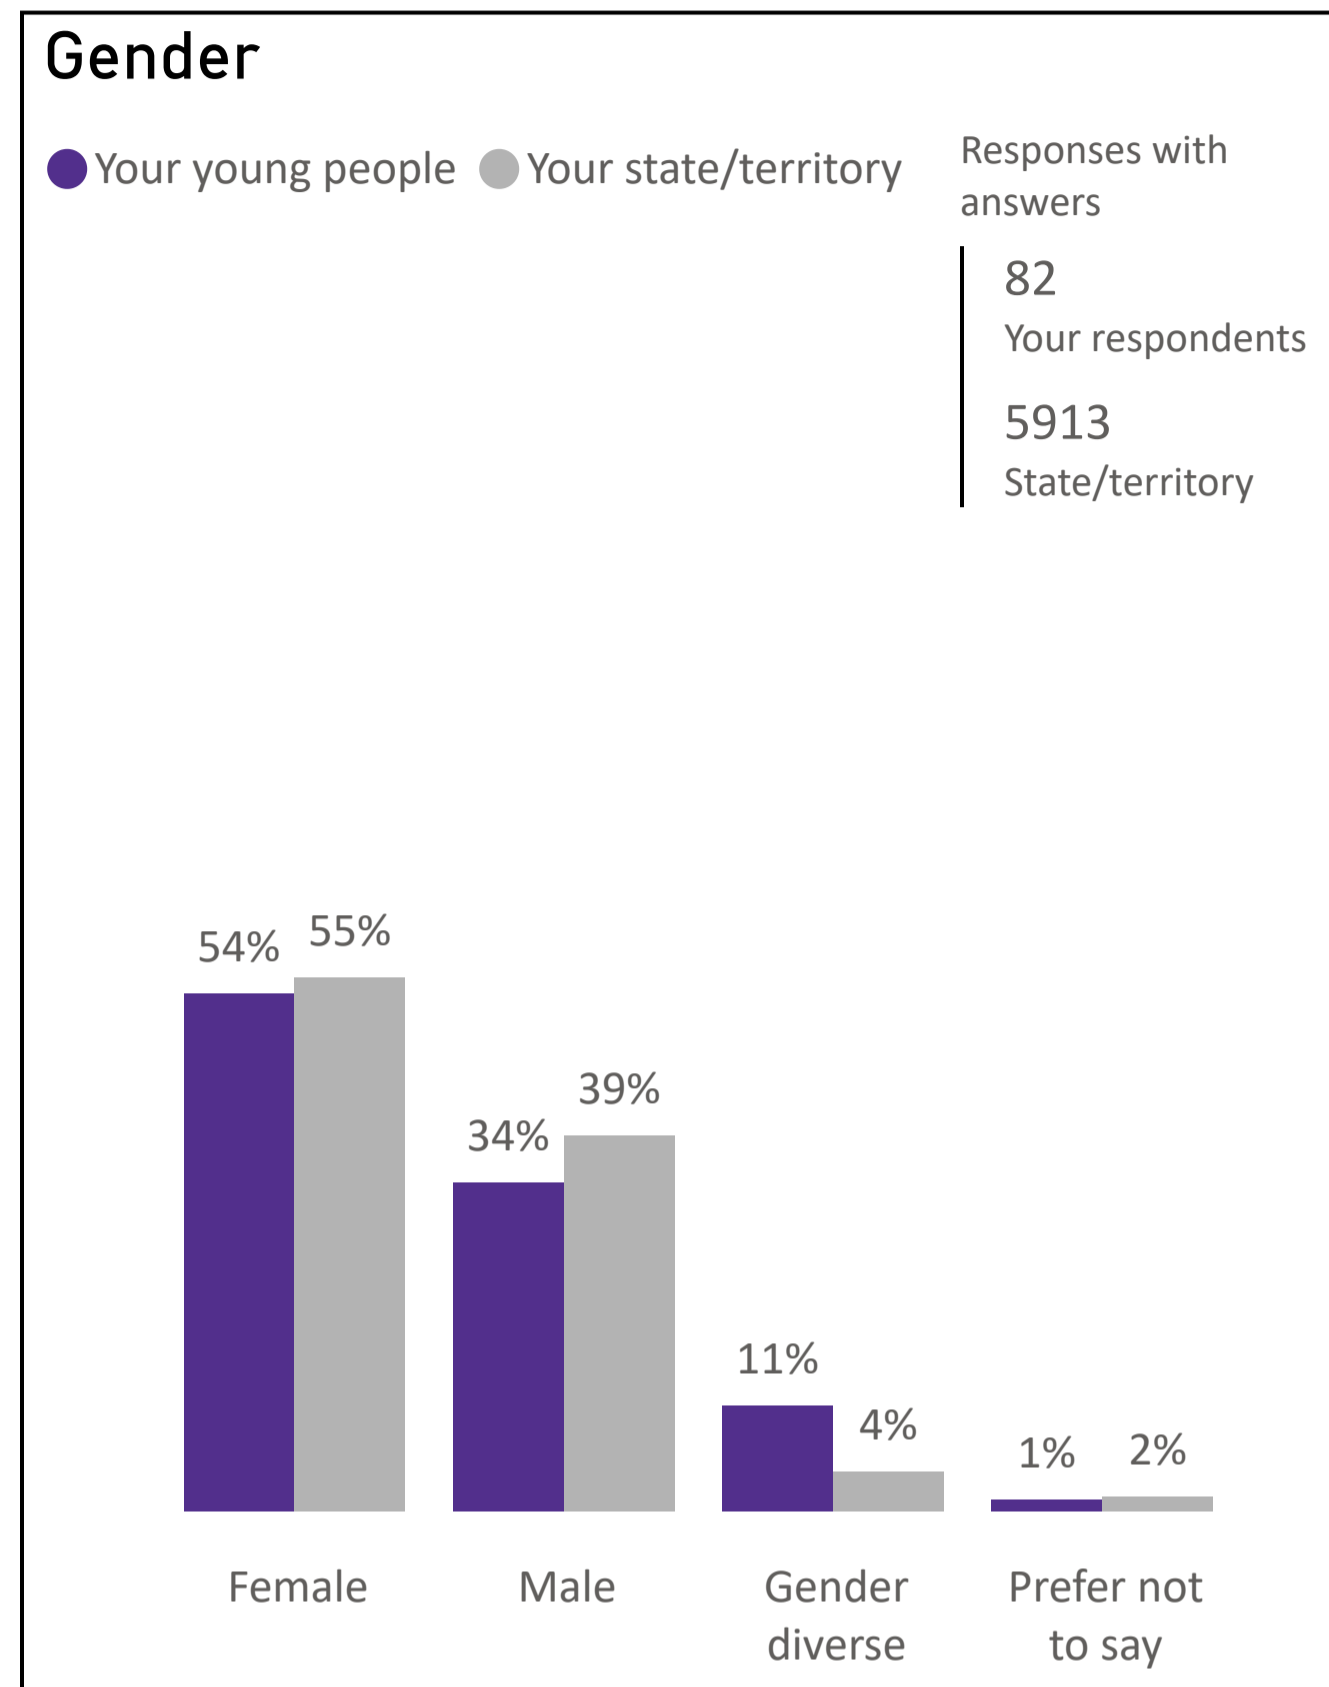

Greater Shepparton (LGA)