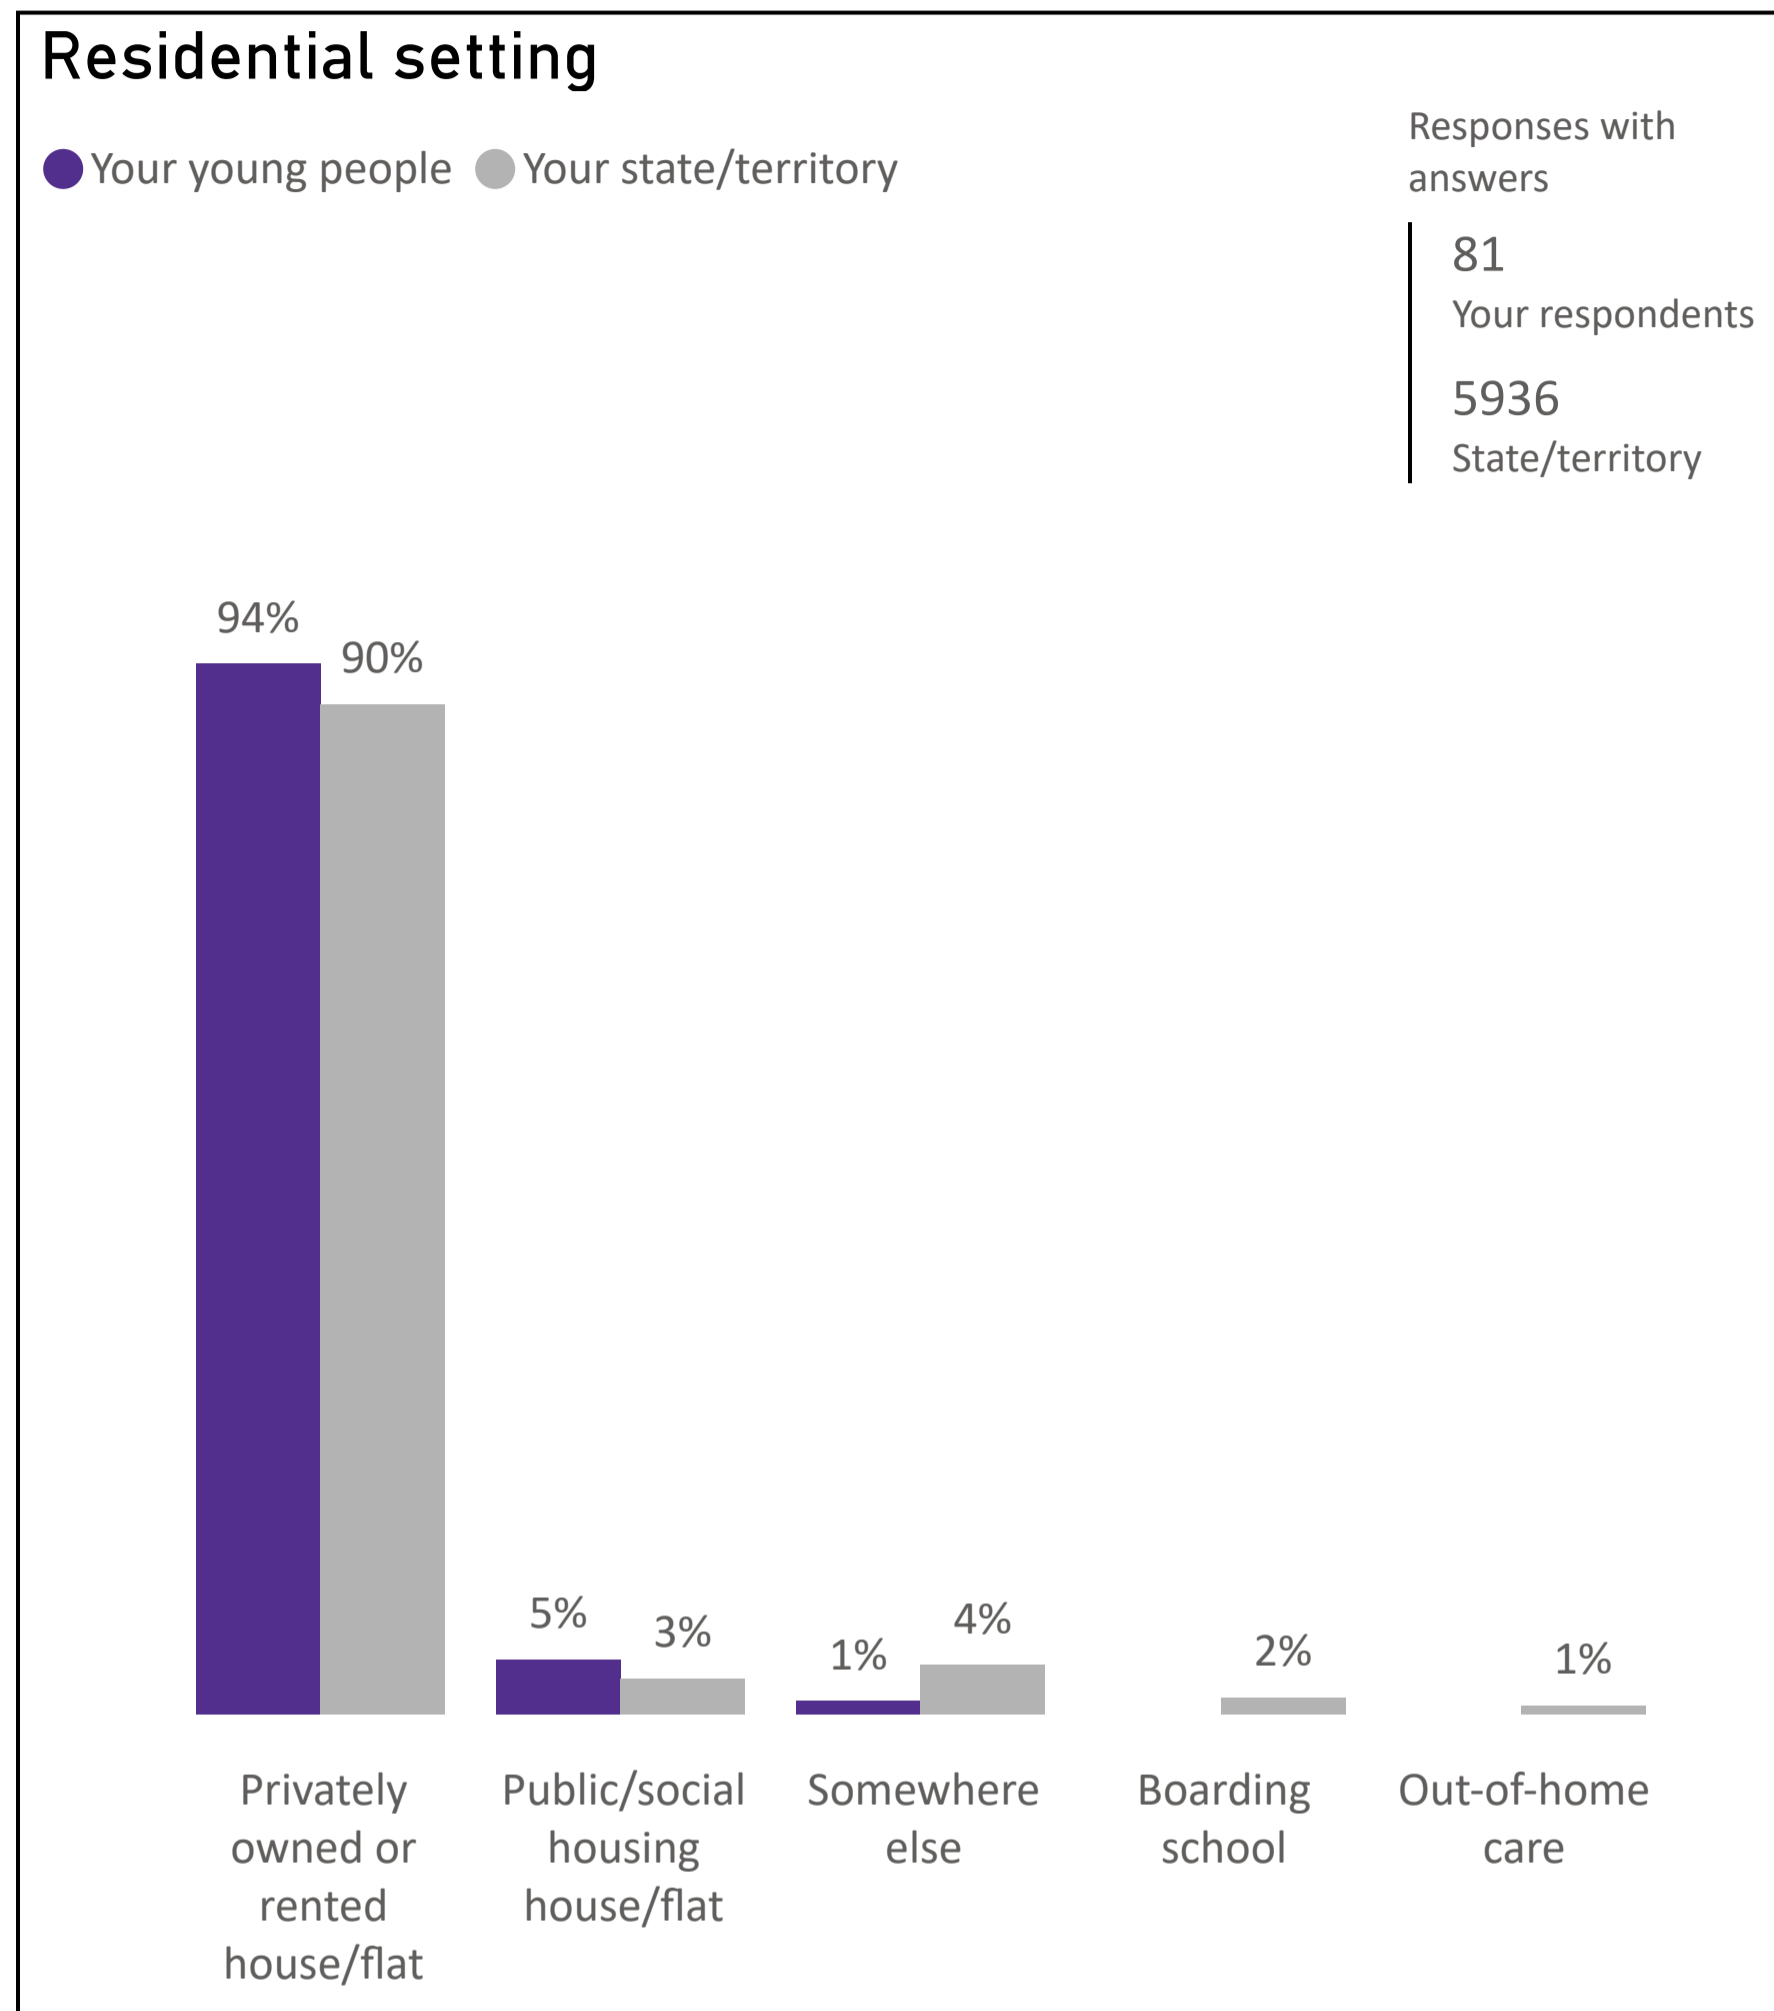

YOUTH SURVEY 2023

Greater Shepparton (LGA)

Background

Now in its 22nd year, the Mission Australia Youth Survey continues to be the biggest annual survey of its kind. A total of 19,501 young people aged 15-19 years took part in the 2023 Youth Survey. This brief report provides an overview of responses for Greater Shepparton (LGA)

Barriers to achieving study/work goals

Greater Shepparton (LGA)

Greater Shepparton (LGA)

Greater Shepparton (LGA)

Greater Shepparton (LGA)

Sources of support for important issues

Family's ability to get along with one another

Feelings about community

Greater Shepparton (LGA)

Greater Shepparton (LGA)

Greater Shepparton (LGA)

Greater Shepparton (LGA)

Thank you to the 19,501 young people who took part in the 2023 Youth Survey!

[Read the 2023 Youth Survey national and states reports here:](https://www.missionaustralia.com.au/publications/youth-survey)

<https://www.missionaustralia.com.au/publications/youth-survey>

Please help us to ensure participation for the *Youth Survey 2024*!

We are now preparing for the *Youth Survey 2024*! If you are a young person, school, community organisation or group and are interested in being involved in the *Youth Survey 2024*, please register your interest by filling in the Expression of Interest form, available here: